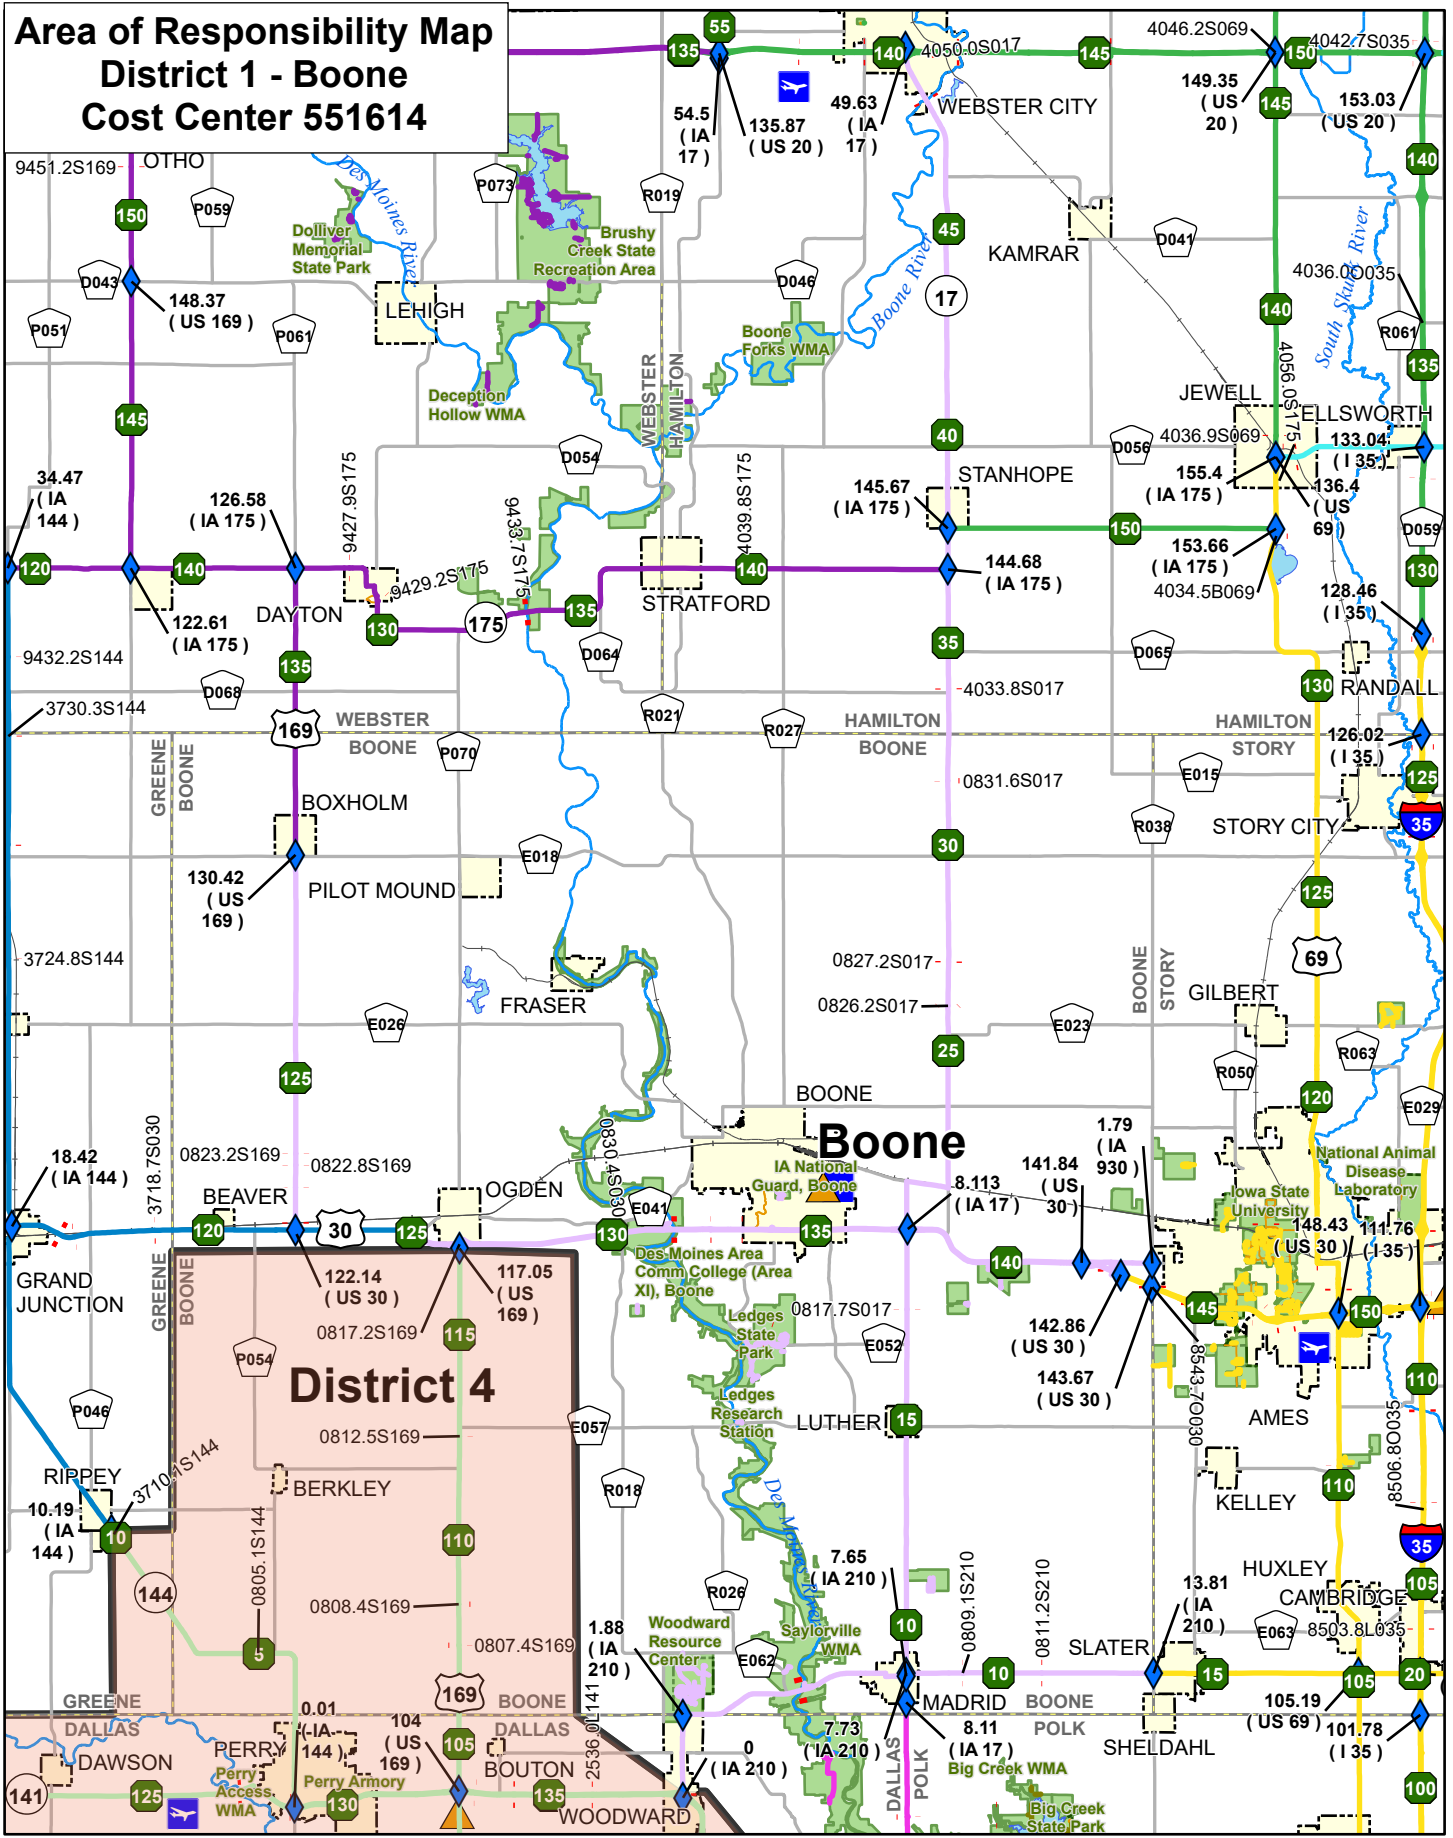

Area of Responsibility Map District 1 - Boone Cost Center 551614

Reference Scale: 1:400,000
As of August 10, 2021

W:\Highway\Maintenance\GIS\Projects\AreaResponsibilityMaps\GarageMaps\ID1\Boone.aprx

-  Bridges
-  Cost Center Milepost Breaks
-  Maintenance Garages