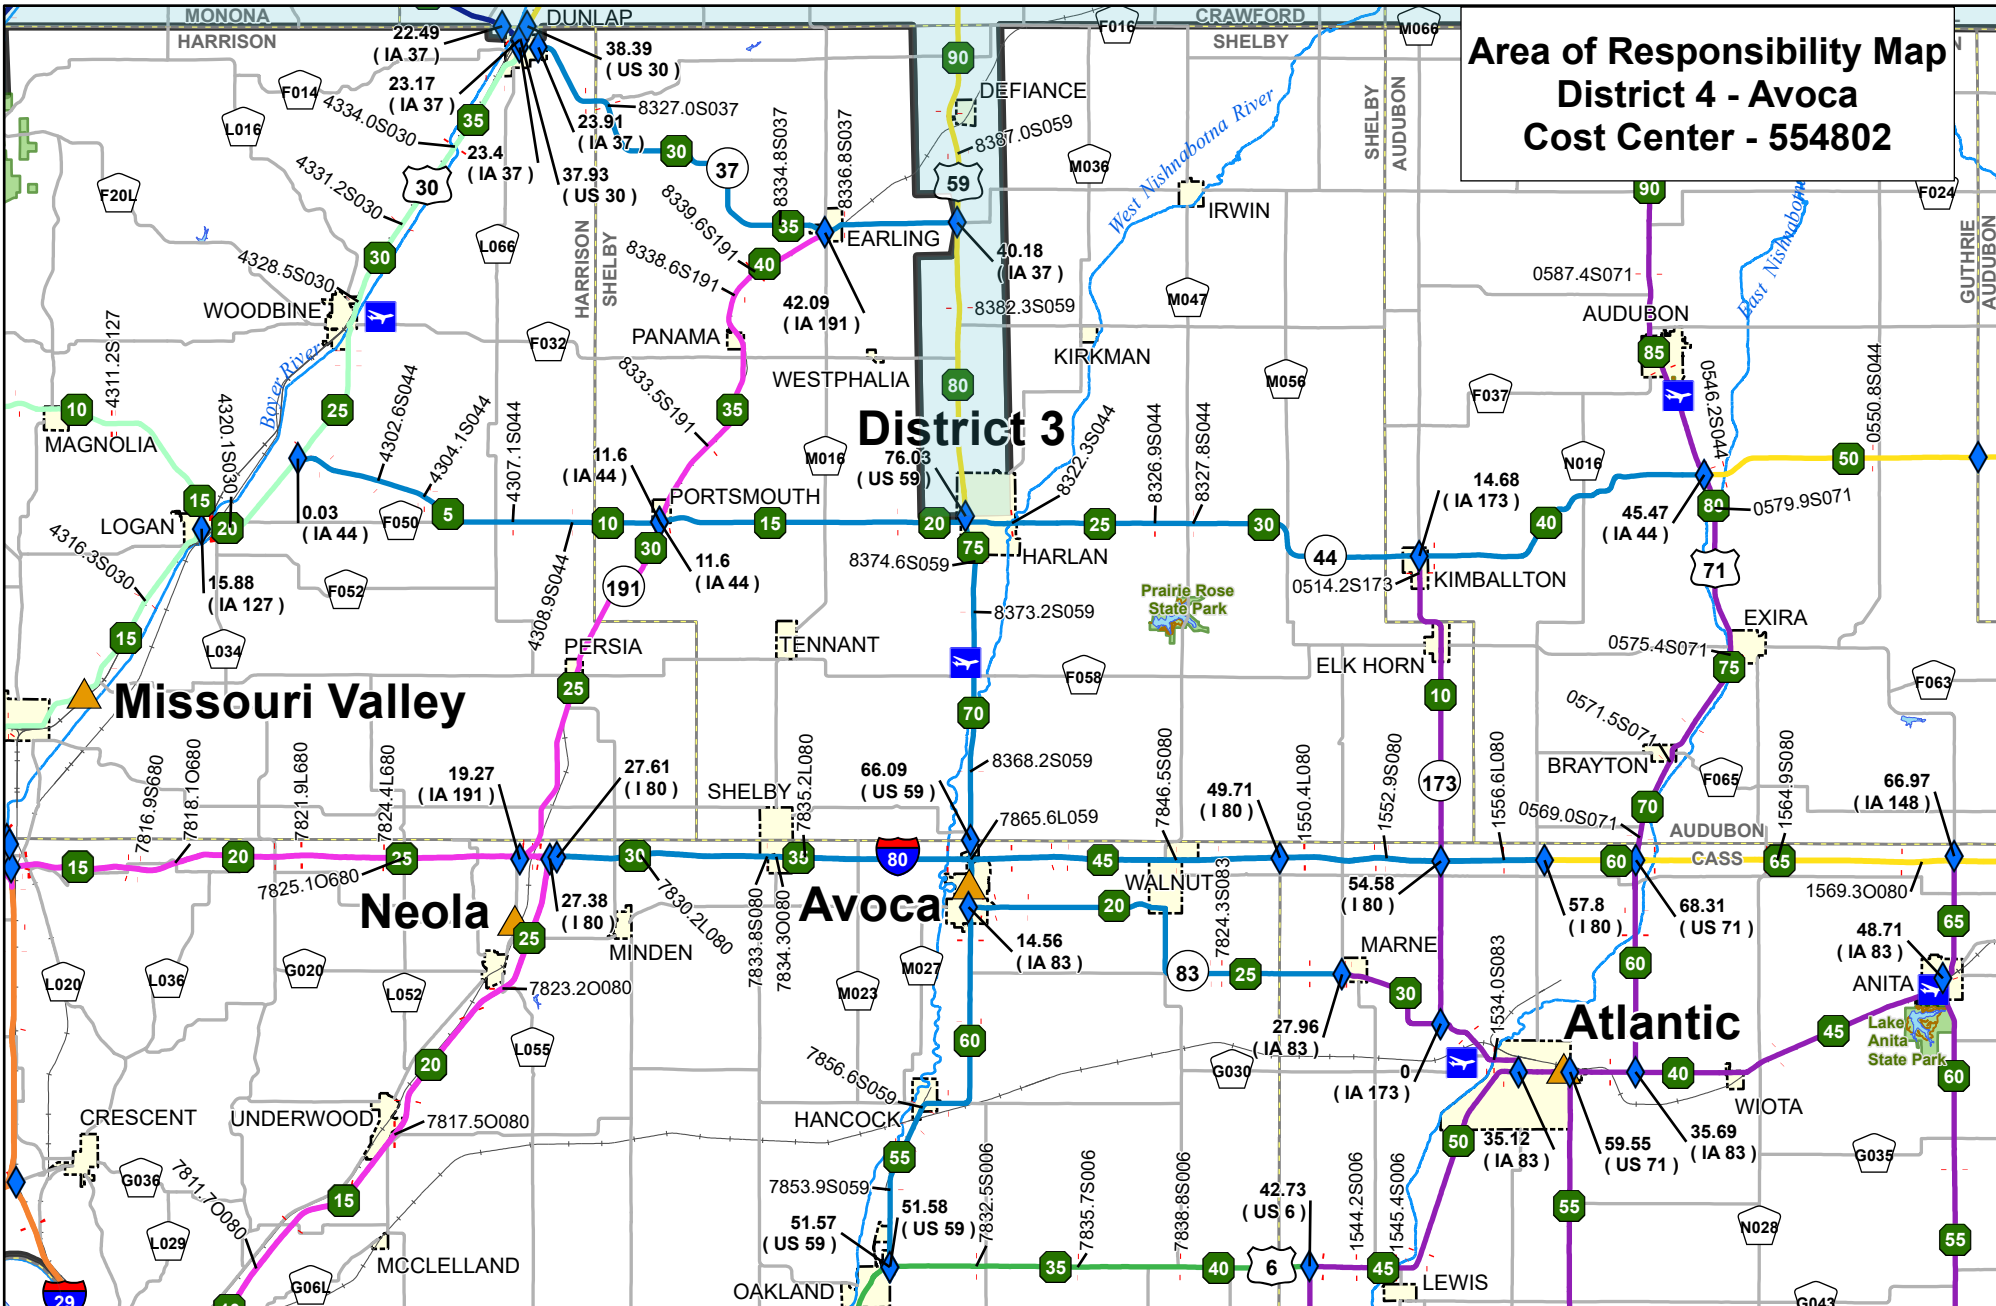

Area of Responsibility Map District 4 - Avoca Cost Center - 554802

Missouri Valley

Neola

Avoca

Atlantic

District 3

Reference Scale: 1:495,000
As of August 27, 2021

W:\Highway\Maintenance\GIS\Projects\AreaResponsibilityMaps\GarageMaps\D4\Avoca.aprx

-  Bridges
-  Cost Center Milepost Breaks
-  Maintenance Garages

- Maintenance Districts
District Number
-  1
 -  2
 -  3
 -  4
 -  5
 - 6