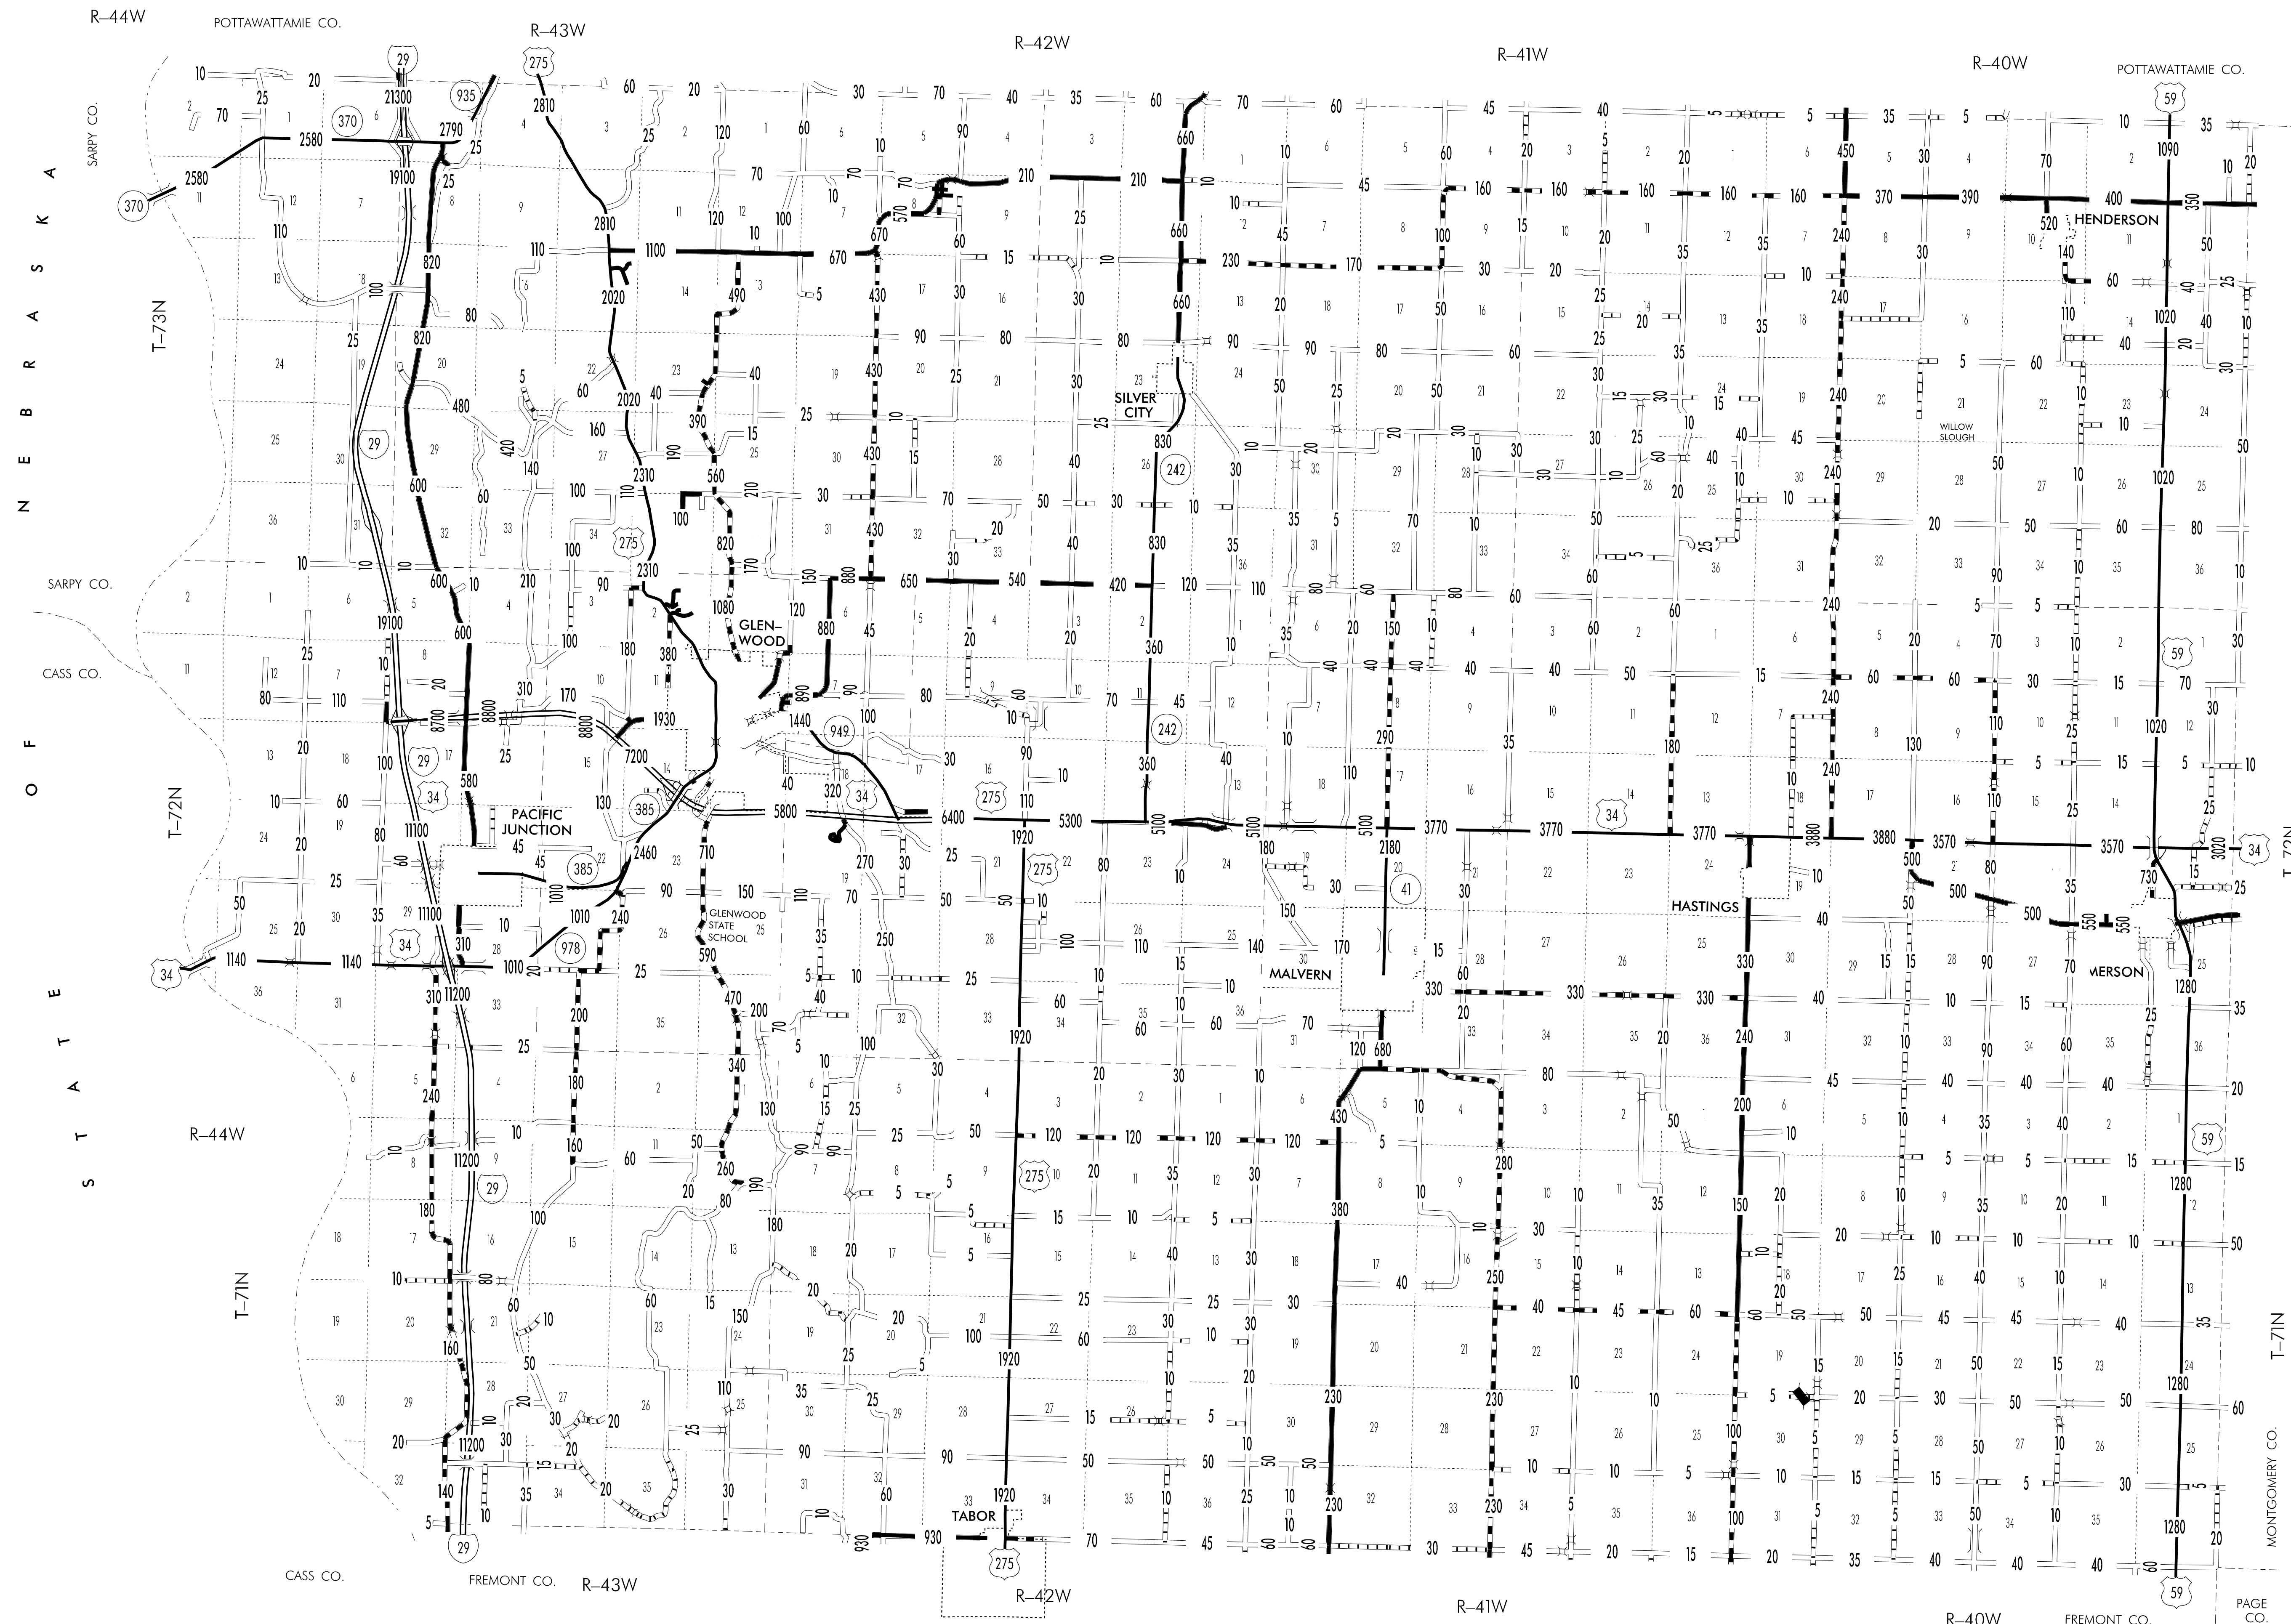

TRAFFIC FLOW MAP OF MILLS COUNTY IOWA

Prepared By

Phone (515) 239-1282
In Cooperation With

United States
Department of Transportation

JANUARY 1, 2001

LEGEND

2000

65