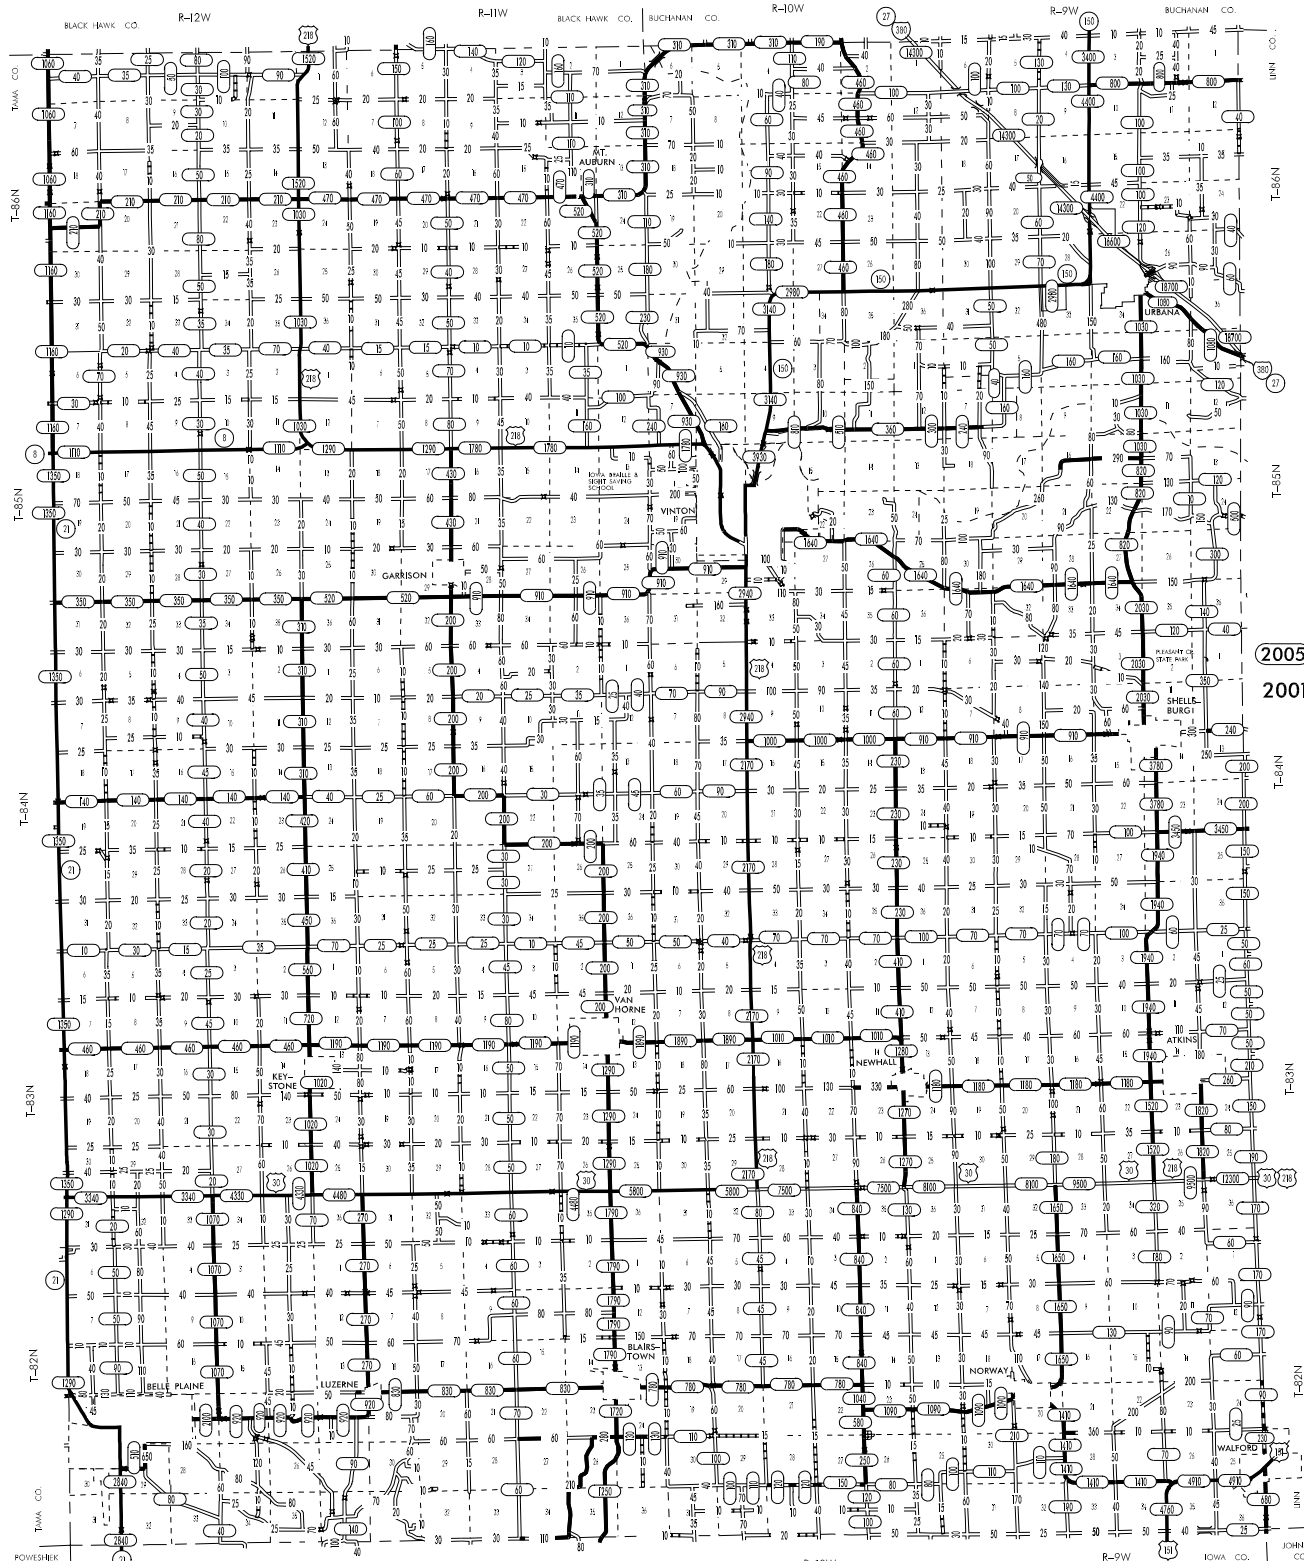

TRAFFIC FLOW MAP OF BENTON COUNTY IOWA

Prepared By
 Iowa Department
of Transportation

Phone (515) 239-1282
In Cooperation With
United States
Department of Transportation

JANUARY 1, 2005

03 - 27 - 05

LEGEND

2005 ANNUAL AVERAGE DAILY TRAFFIC
2001 ANNUAL AVERAGE DAILY TRAFFIC

2005

6