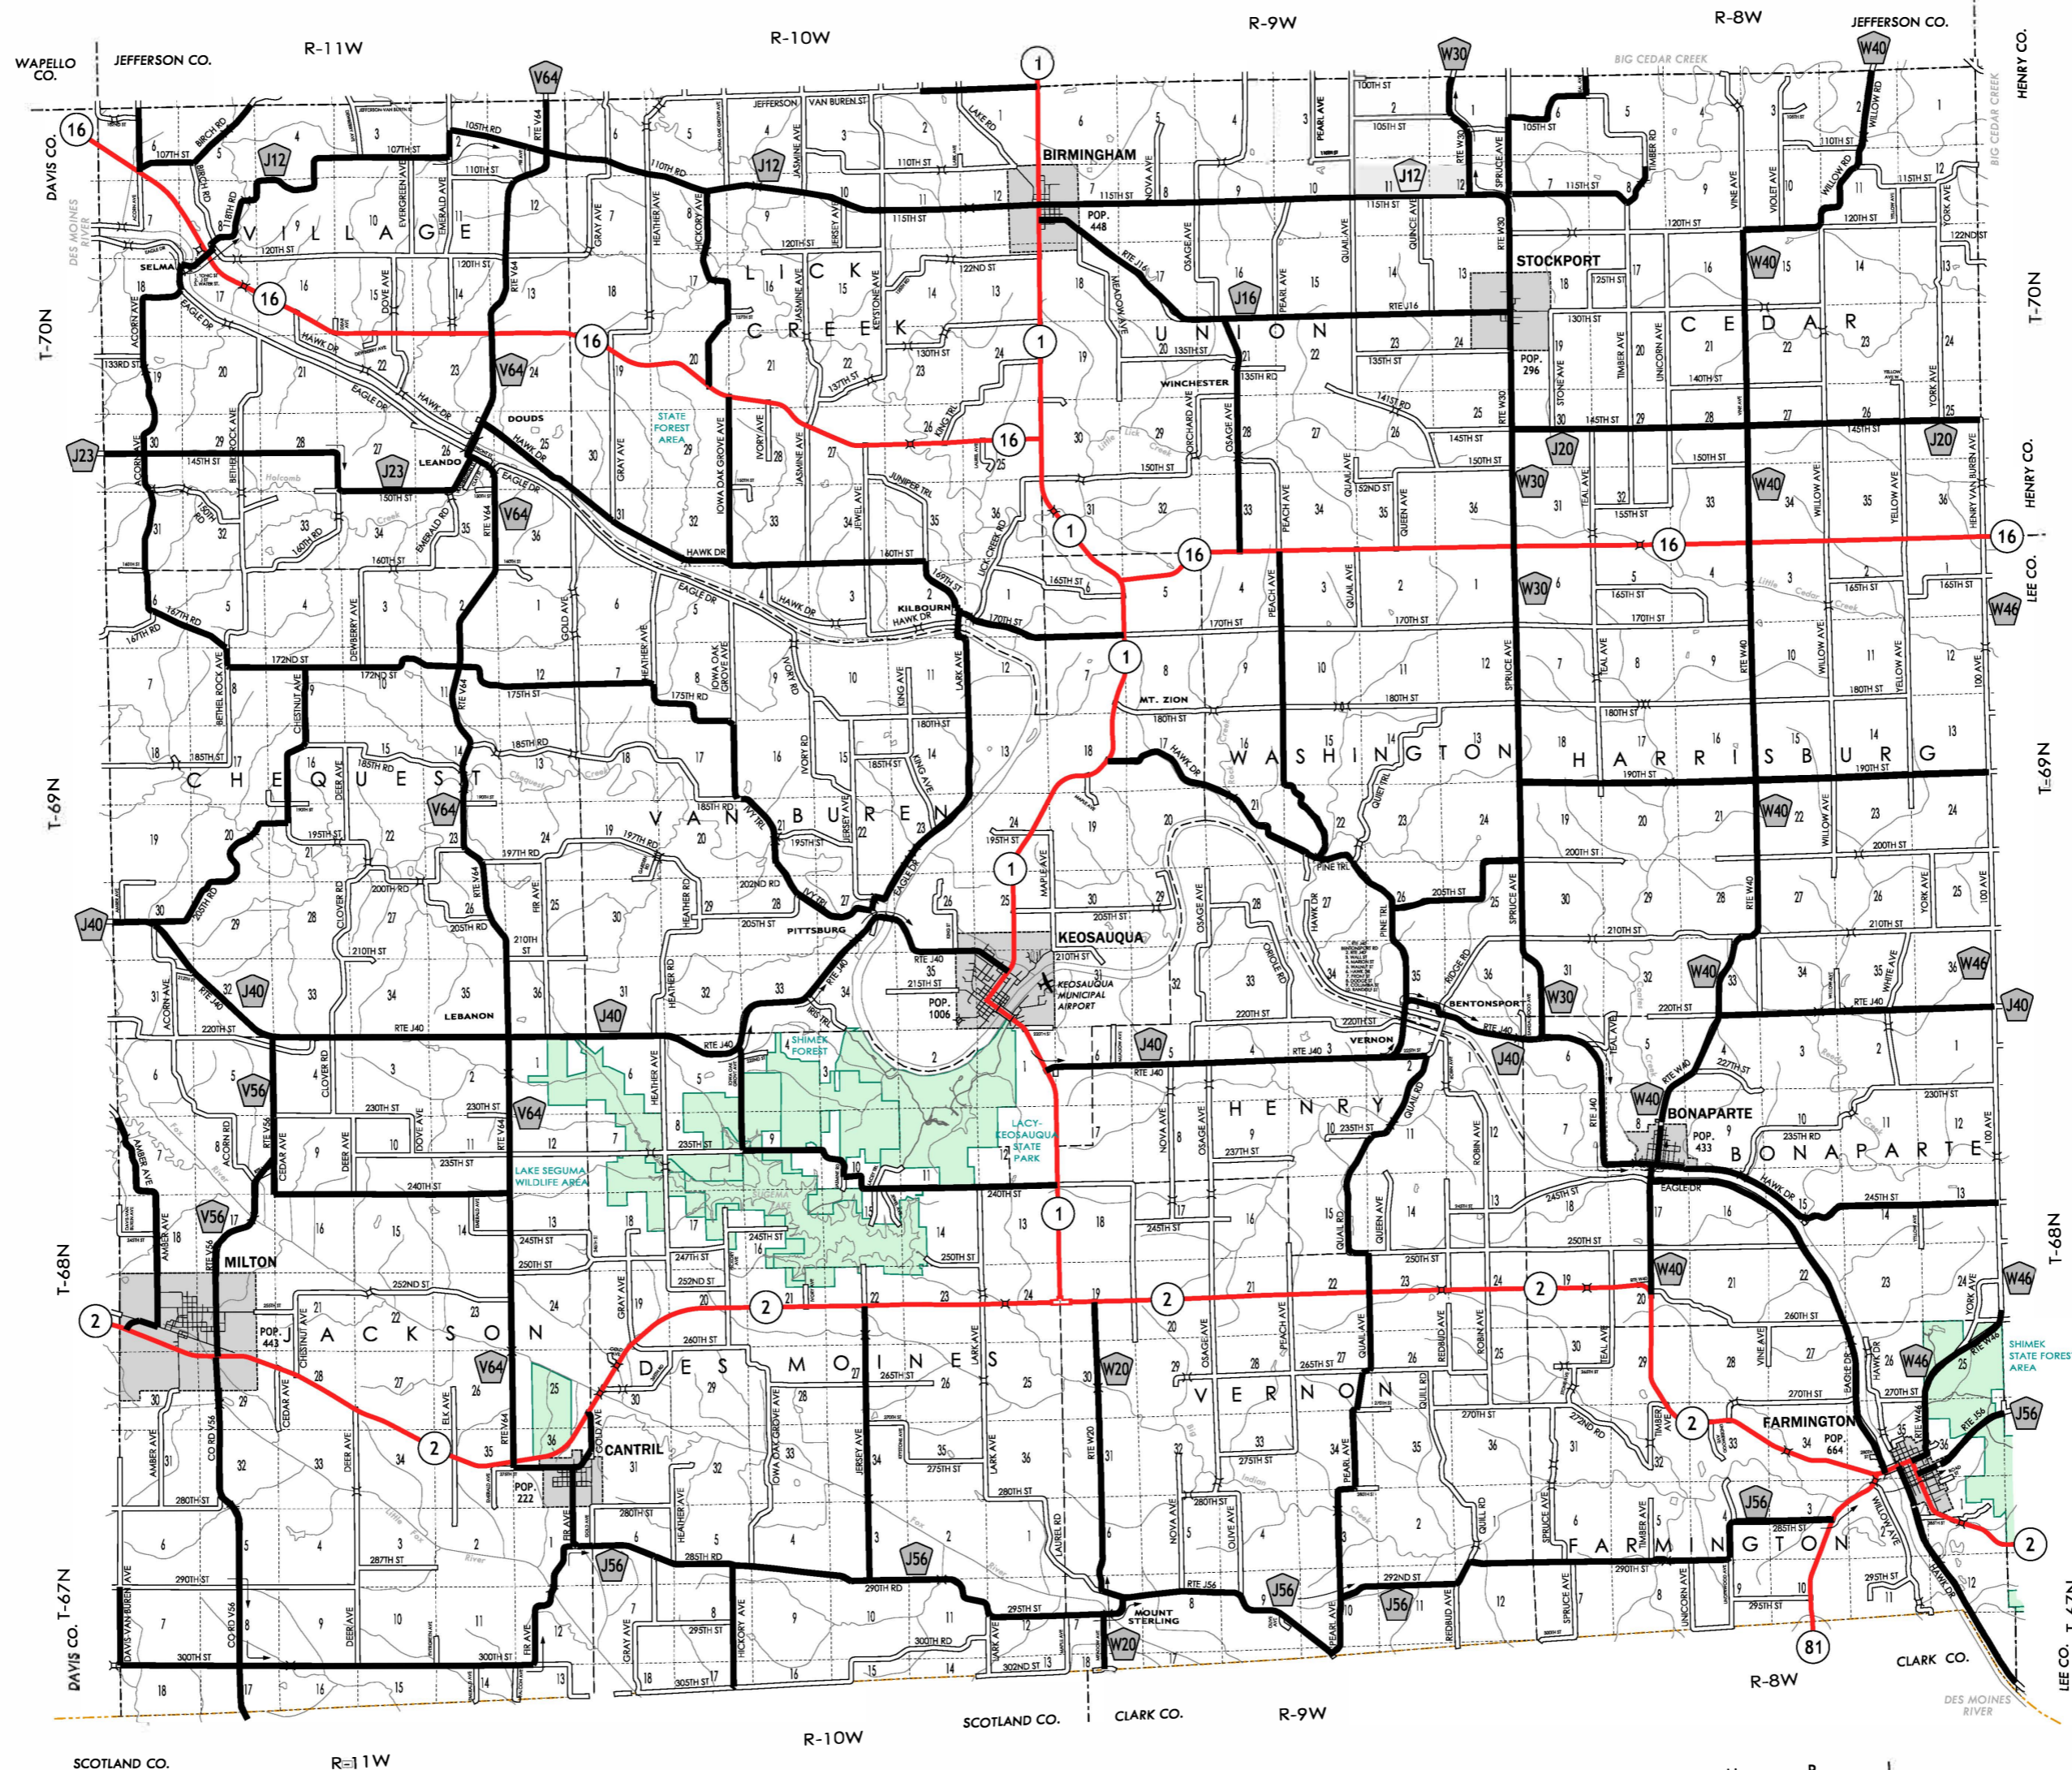

Farm-to-Market Road System Map VAN BUREN COUNTY IOWA

Office of Systems Planning
Phone: (515) 239-1669

In Cooperation With
United States
Department of Transportation

BASEMAP
JANUARY 1, 2017

LEGEND

- FARM-TO-MARKET ROAD
- Proposed FARM-TO-MARKET ROAD
- INTERSTATE HIGHWAY
- PRIMARY HIGHWAY
- SECONDARY ROAD
- INTERSTATE HIGHWAY
- UNITED STATES HIGHWAY
- STATE HIGHWAY
- COUNTY HIGHWAY
- AIRPORT
- HYDROLOGY
- BRIDGE
- STATE BOUNDARY
- COUNTY BOUNDARY
- TOWNSHIP BOUNDARY
- SECTION LINE
- ROAD NAMES
- UNINCORPORATED PLACE
- STATE PARKS
- STATE INSTITUTIONS
- FEDERAL LAND

County line roads on the south and east are classified by the adjacent county.

Farm-to-Market System as of:
07-10-2018
Verified by Chair of
Farm-to-Market Review Board

Signature: On File
Date: _____

Based on Farm-to-Market Review Board
meeting held:
07-10-2018