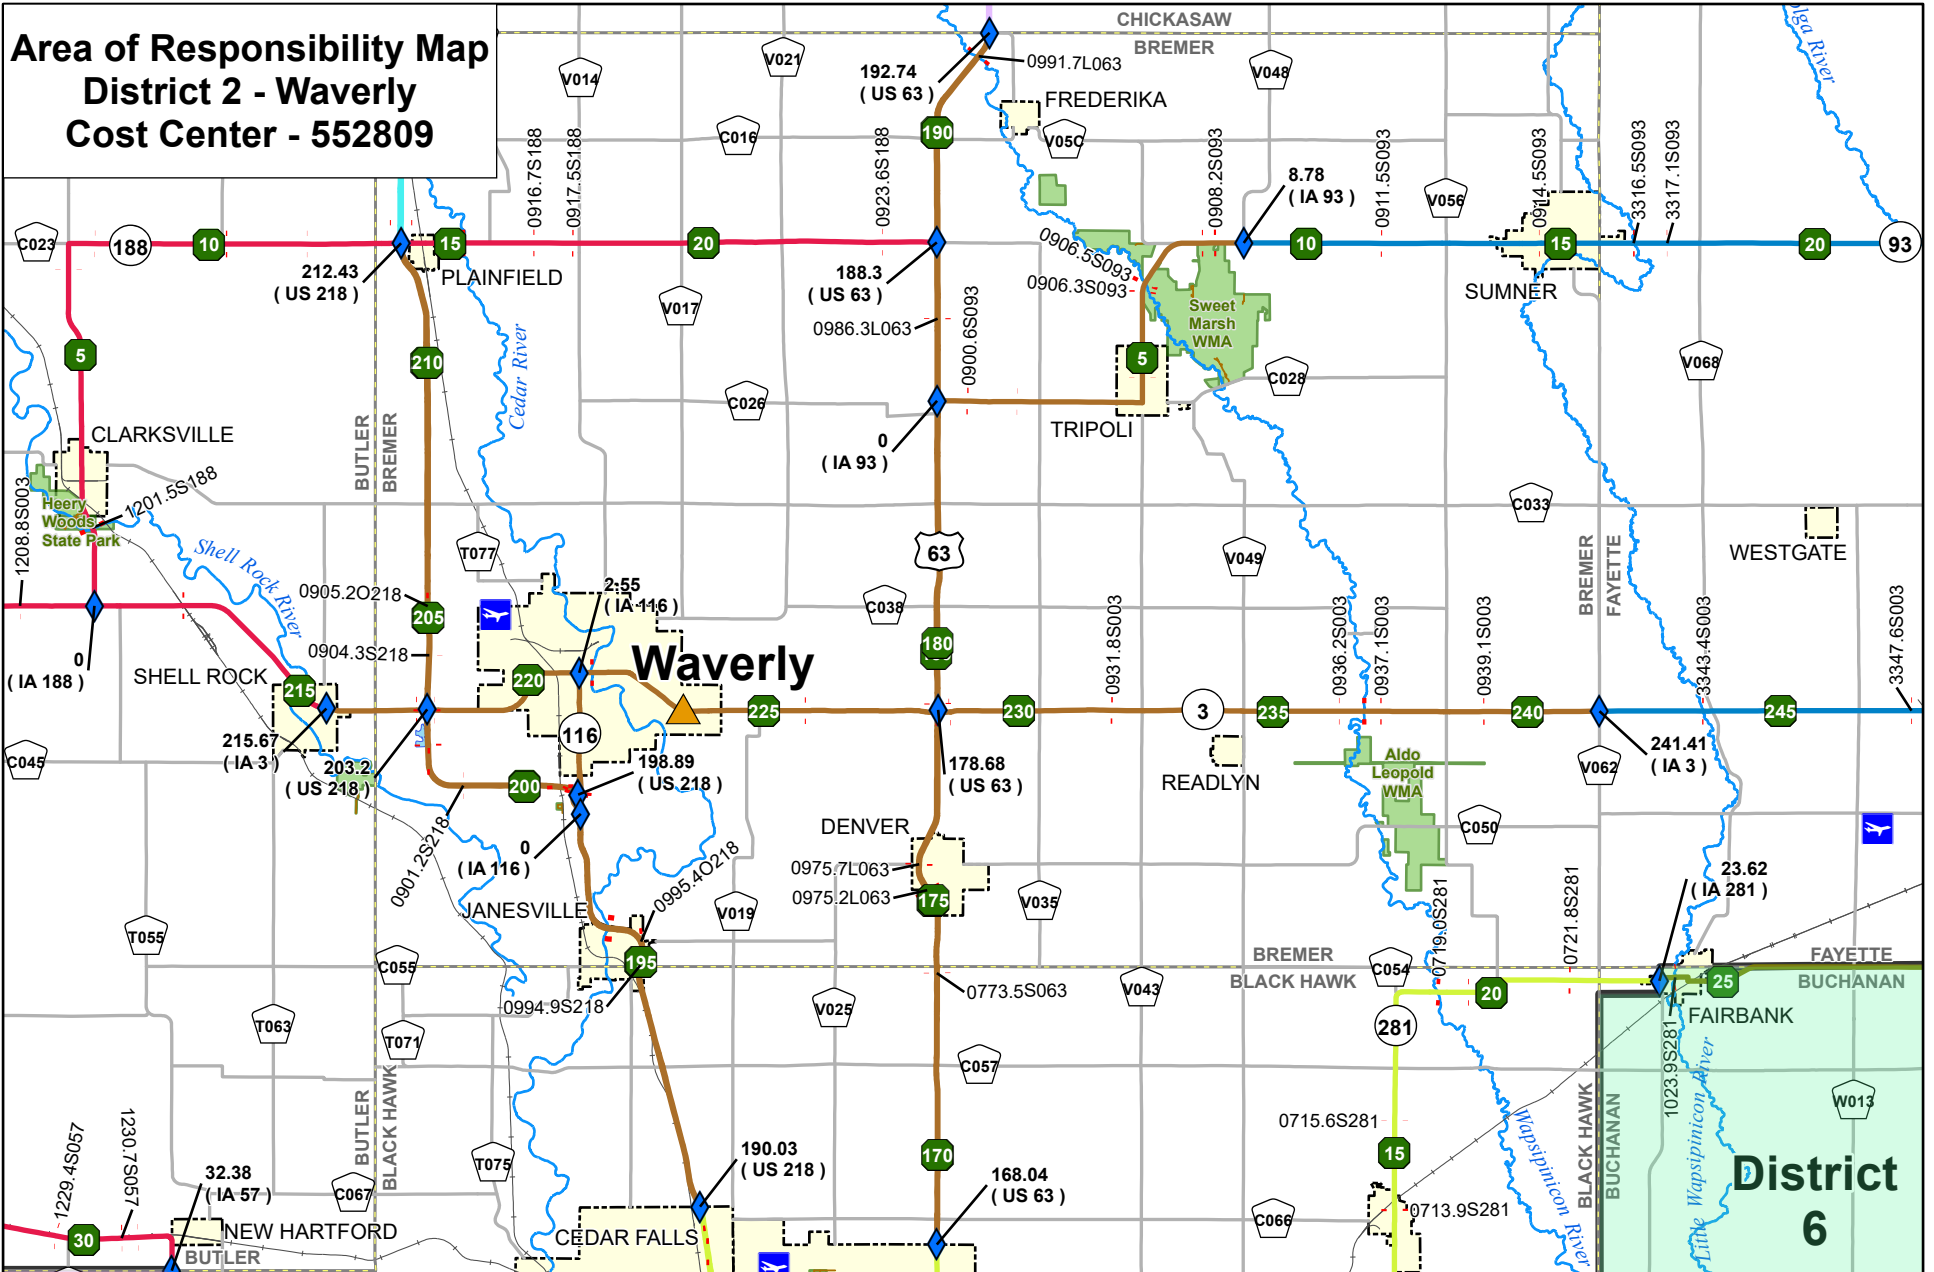

Area of Responsibility Map District 2 - Waverly Cost Center - 552809

Reference Scale: 1:325,000
As of August 19, 2021

W:\Highway\Maintenance\GIS\Projects\AreaResponsibility\Maps\GarageMaps\ID2\Waverly.aprx

- Bridges
- Cost Center Milepost Breaks
- Maintenance Garages

Maintenance Districts

District Number

- 1
- 2
- 3
- 4
- 5
- 6