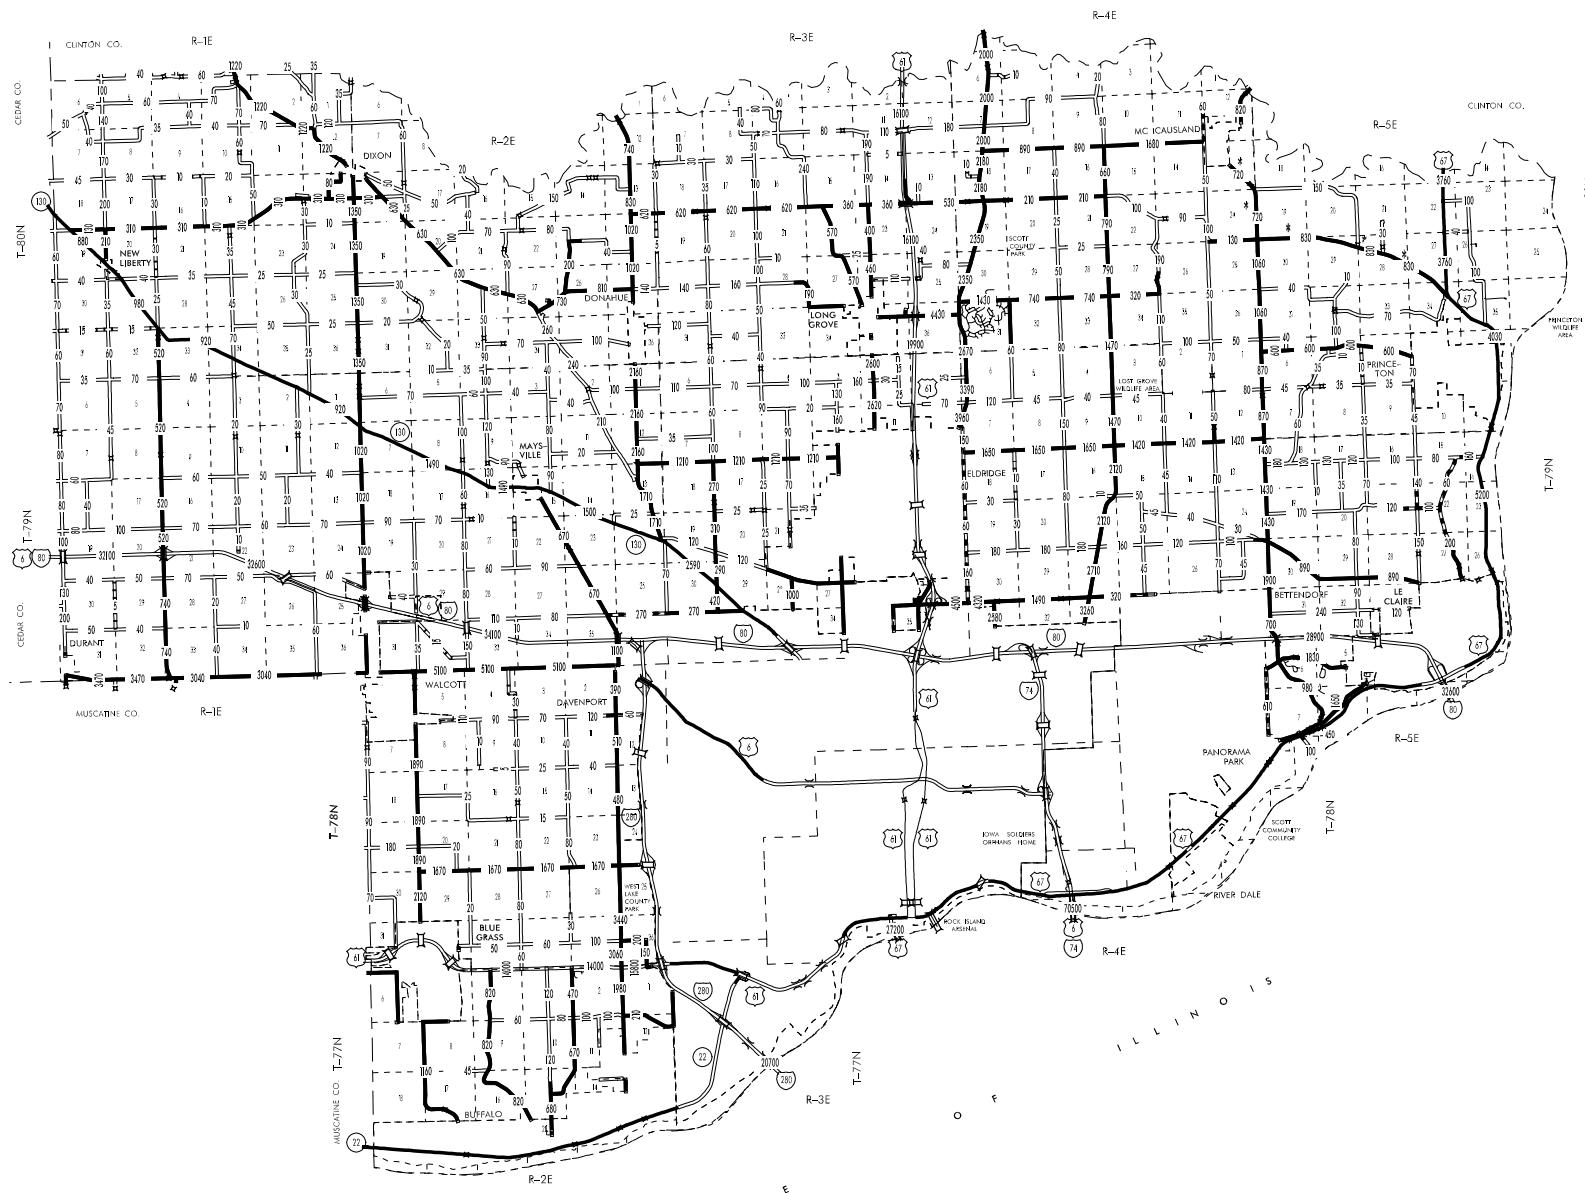

2006 ANNUAL AVERAGE DAILY TRAFFIC

* Revised November 2009

TRAFFIC FLOW MAP OF SCOTT COUNTY IOWA

Prepared By

Phone (515) 239-1282
In Cooperation With

United States
Department of Transportation

JANUARY 1, 2009

LEGEND

2006