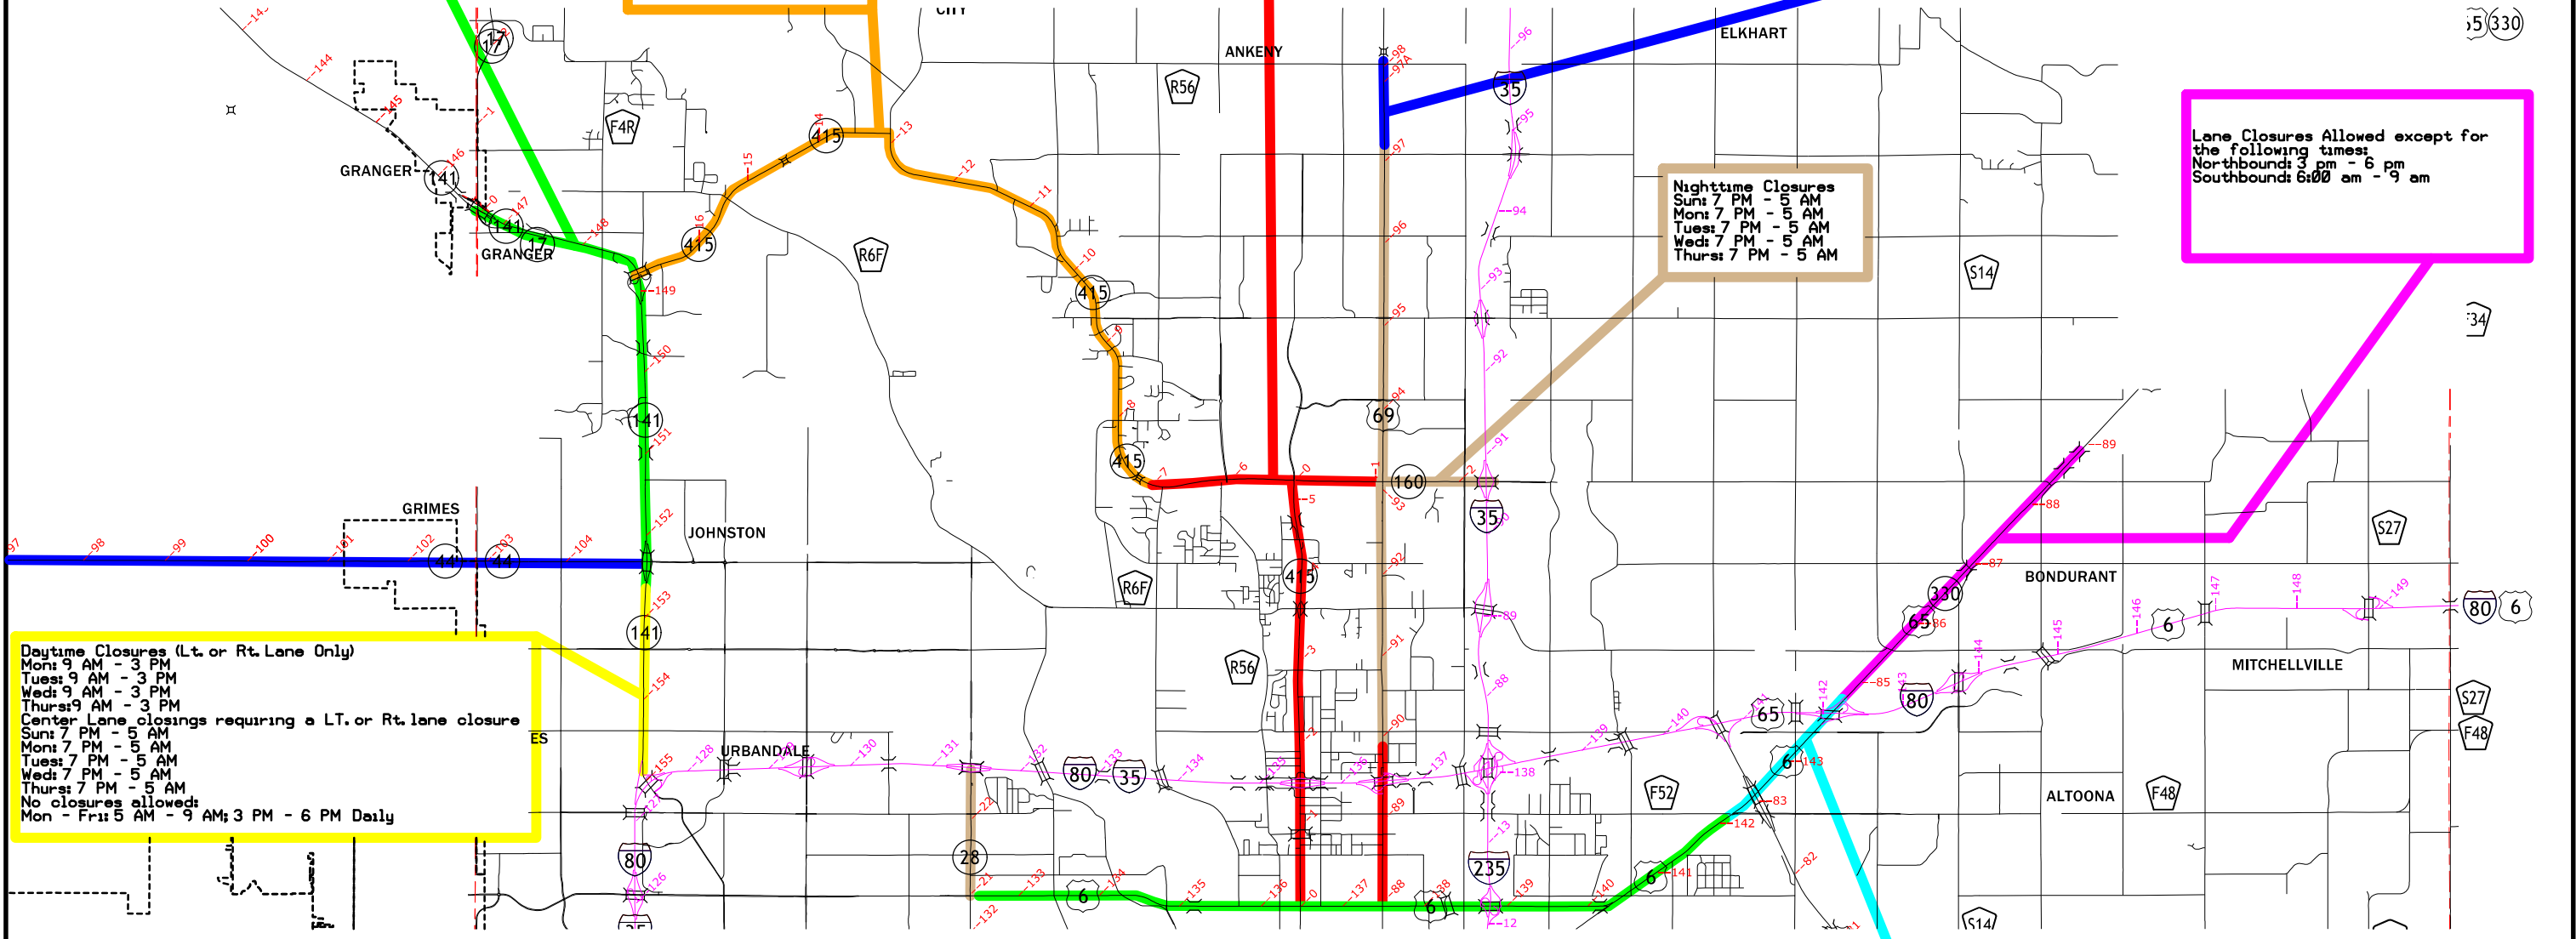

Daytime Closures (Allowed May 15th to August 15th)
Mon: 9 AM - 3 PM
Tues: 9 AM - 3 PM
Wed: 9 AM - 3 PM
Thurs: 9 AM - 3 PM
Nighttime Closures
Sun: 7 PM - 5 AM
Mon: 7 PM - 5 AM
Tues: 7 PM - 5 AM
Wed: 7 PM - 5 AM
Thurs: 7 PM - 5 AM
No closures allowed:
Mon - Fri: 6 AM - 9 AM; 3 PM - 6 PM Daily

Daytime Closures
Mon: 9 AM - 3 PM
Tues: 9 AM - 3 PM
Wed: 9 AM - 3 PM
Thurs: 9 AM - 3 PM
Center Lane closings requiring a Lt. or Rt. lane closure
Sun: 7 PM - 5 AM
Mon: 7 PM - 5 AM
Tues: 7 PM - 5 AM
Wed: 7 PM - 5 AM
Thurs: 7 PM - 5 AM
No closures allowed:
Mon - Fri: 6 AM - 9 AM; 3 PM - 6 PM Daily

Lane Closures Allowed except for the following times:
Northbound: 3 pm - 6 pm
Southbound: 6:00 am - 9 am

Nighttime Closures
Sun: 7 PM - 5 AM
Mon: 7 PM - 5 AM
Tues: 7 PM - 5 AM
Wed: 7 PM - 5 AM
Thurs: 7 PM - 5 AM

Daytime Closures (Lt. or Rt. Lane Only)
Mon: 9 AM - 3 PM
Tues: 9 AM - 3 PM
Wed: 9 AM - 3 PM
Thurs: 9 AM - 3 PM
Center Lane closings requiring a Lt. or Rt. lane closure
Sun: 7 PM - 5 AM
Mon: 7 PM - 5 AM
Tues: 7 PM - 5 AM
Wed: 7 PM - 5 AM
Thurs: 7 PM - 5 AM
No closures allowed:
Mon - Fri: 5 AM - 9 AM; 3 PM - 6 PM Daily

Daytime Closures (Allowed Sept 15th to May 1)
Mon: 9 AM - 3 PM
Tues: 9 AM - 3 PM
Wed: 9 AM - 3 PM
Thurs: 9 AM - 3 PM
Nighttime Closures
Sun: 7 PM - 5 AM
Mon: 7 PM - 5 AM
Tues: 7 PM - 5 AM
Wed: 7 PM - 5 AM
Thurs: 7 PM - 5 AM
No closures allowed:
Mon - Fri: 6 AM - 9 AM; 3 PM - 6 PM Daily

Des Moines Metro Allowable Lane Closures

Date: 12/9/22