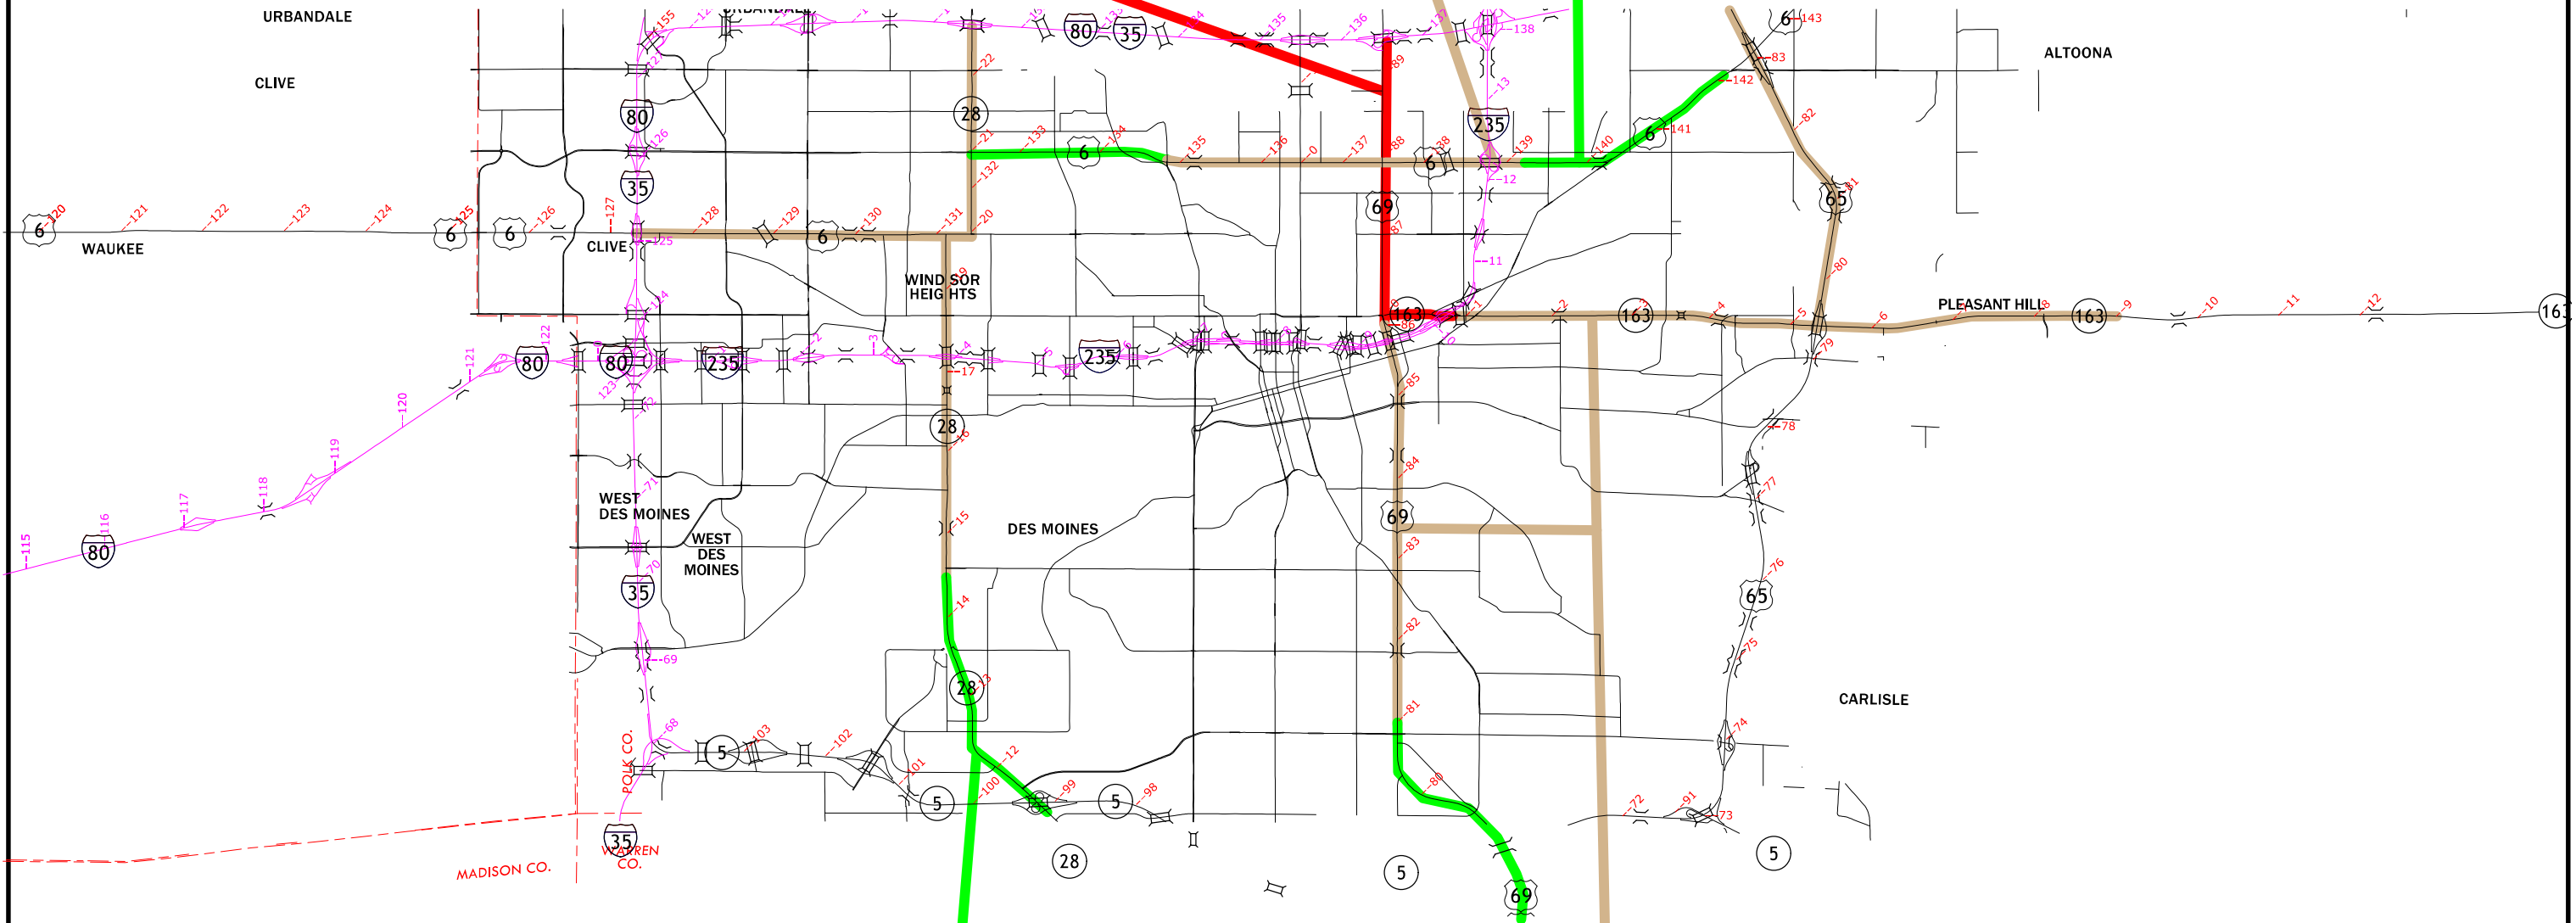

Lane Closures Allowed except for the following times:
 Northbound: 3 pm - 6 pm
 Southbound: 6:00 am - 9 am

Nighttime Closures
 Sun: 7 PM - 5 AM
 Mon: 7 PM - 5 AM
 Tues: 7 PM - 5 AM
 Wed: 7 PM - 5 AM
 Thurs: 7 PM - 5 AM

Des Moines Metro Allowable Lane Closures

Date: 12/9/22

Daytime Closures (Allowed May 15th to August 15th)
 Mon: 9 AM - 3 PM
 Tues: 9 AM - 3 PM
 Wed: 9 AM - 3 PM
 Thurs: 9 AM - 3 PM
Nighttime Closures
 Sun: 7 PM - 5 AM
 Mon: 7 PM - 5 AM
 Tues: 7 PM - 5 AM
 Wed: 7 PM - 5 AM
 Thurs: 7 PM - 5 AM
 No closures allowed:
 Mon - Fri: 6 AM - 9 AM; 3 PM - 6 PM Daily

Nighttime Closures
 Sun: 7 PM - 5 AM
 Mon: 7 PM - 5 AM
 Tues: 7 PM - 5 AM
 Wed: 7 PM - 5 AM
 Thurs: 7 PM - 5 AM

Daytime Closures
 Mon: 9 AM - 3 PM
 Tues: 9 AM - 3 PM
 Wed: 9 AM - 3 PM
 Thurs: 9 AM - 3 PM
Nighttime Closures
 Sun: 7 PM - 5 AM
 Mon: 7 PM - 5 AM
 Tues: 7 PM - 5 AM
 Wed: 7 PM - 5 AM
 Thurs: 7 PM - 5 AM
 No closures allowed:
 Mon - Fri: 5 AM - 9 AM; 3 PM - 6 PM Daily

Nighttime Closures
 Sun: 7 PM - 5 AM
 Mon: 7 PM - 5 AM
 Tues: 7 PM - 5 AM
 Wed: 7 PM - 5 AM
 Thurs: 7 PM - 5 AM

Des Moines Metro Allowable Lane Closures
 Date: 12/9/22