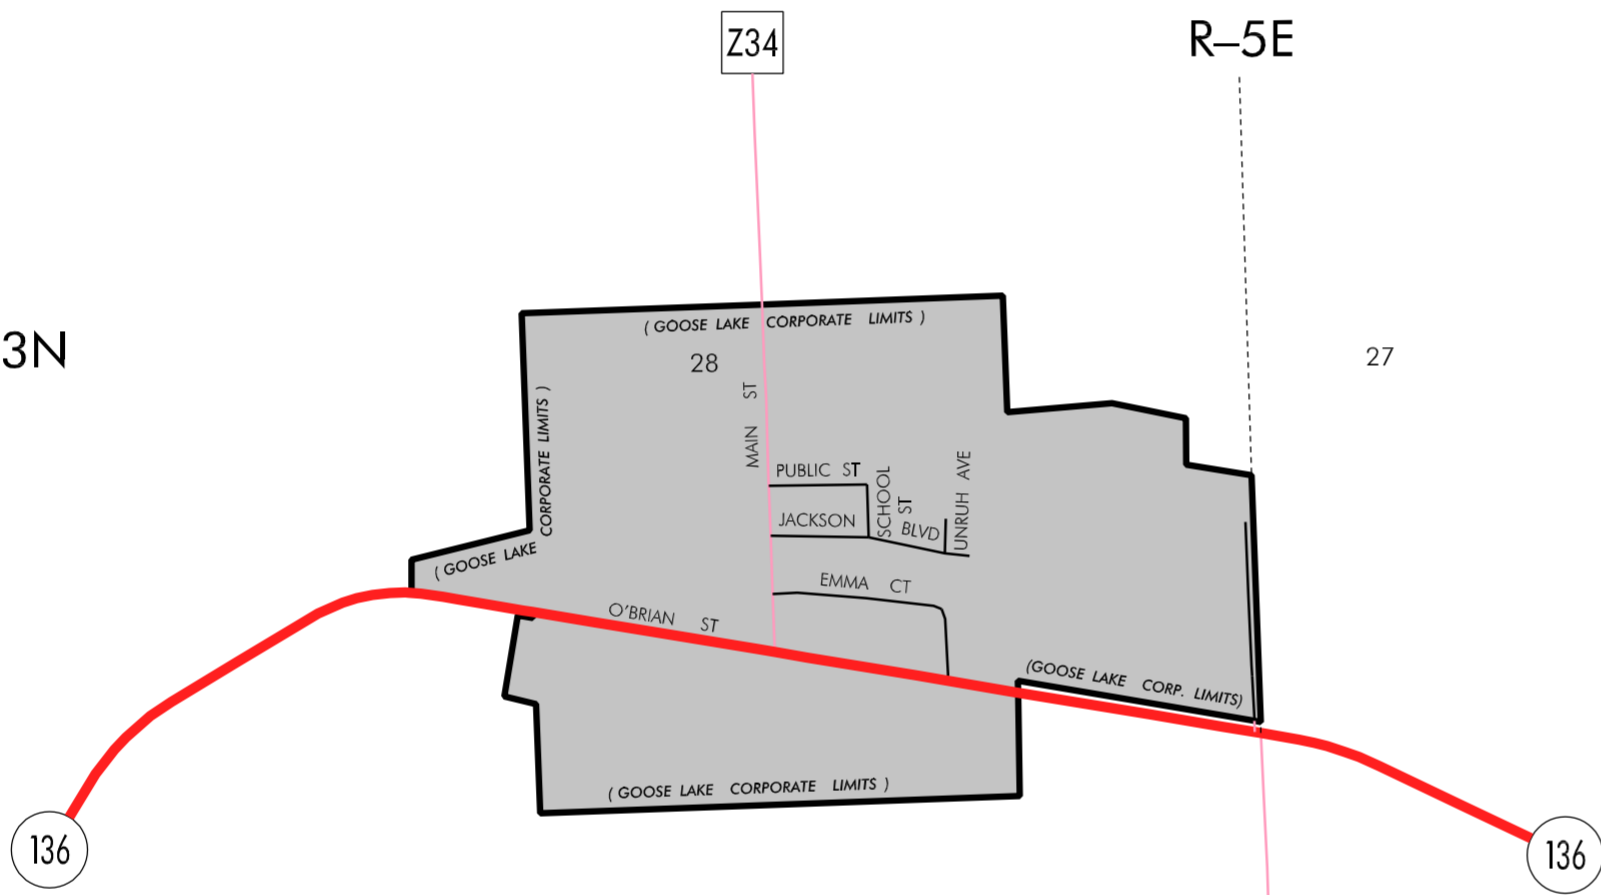

T-83N

**LEGEND**

- INTERSTATE ROUTE 
- FREEWAY OR EXPRESSWAY ROUTE 
- U.S. NUMBERED ROUTE 
- STATE NUMBERED ROUTE 
- COUNTY NUMBERED ROUTE 
- LOCAL ROAD OR CITY STREET 
- RAILROAD 
- CORPORATION LINE 
- SECTION LINE 
- CUL DE SAC 
- SECTION, TOWNSHIP & RANGE NUMBERS 

**HIGHWAY AND STREET MAP  
OF  
GOOSE LAKE  
IOWA**

PREPARED BY  
IOWA DEPARTMENT OF TRANSPORTATION  
DIVISION OF PLANNING AND PROGRAMMING  
OFFICE OF TRANSPORTATION DATA  
PHONE (515) 239-1289  
IN COOPERATION WITH  
UNITED STATES DEPARTMENT OF TRANSPORTATION  
FEDERAL HIGHWAY ADMINISTRATION

23-2980