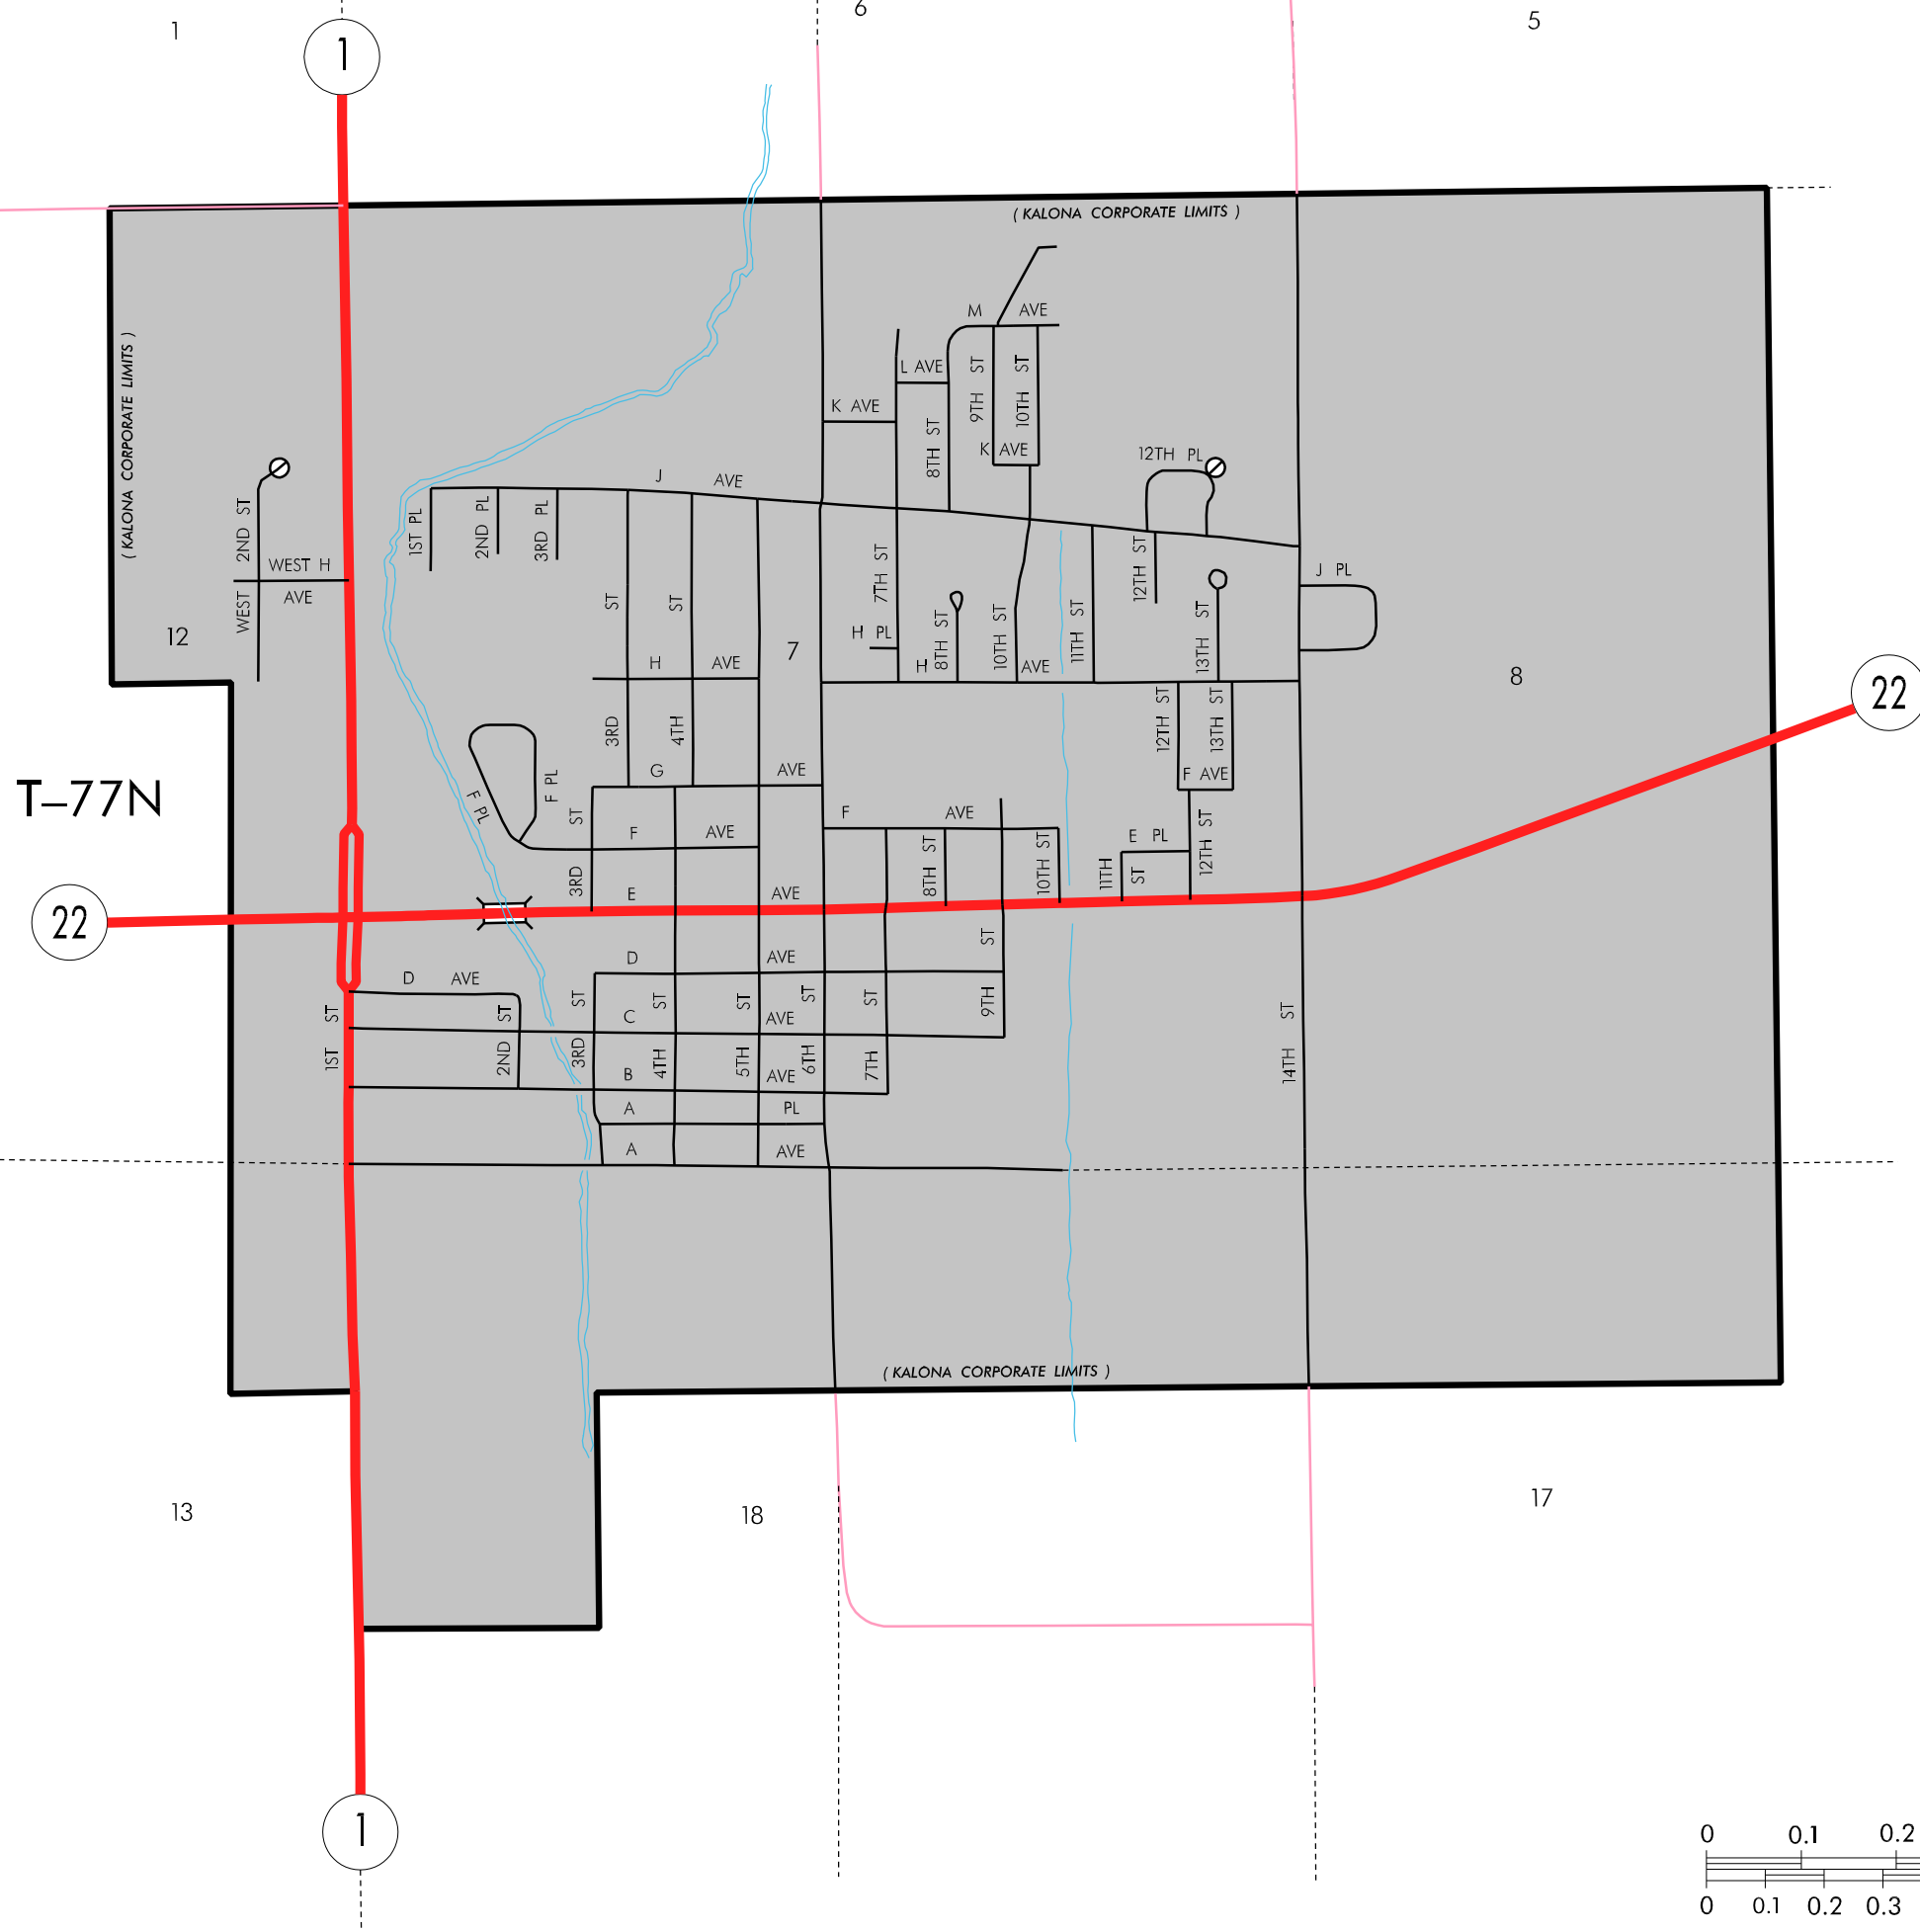

R-8W R-7W

LEGEND

- INTERSTATE ROUTE 
- FREEWAY OR EXPRESSWAY ROUTE 
- U.S. NUMBERED ROUTE 
- STATE NUMBERED ROUTE 
- COUNTY NUMBERED ROUTE 
- LOCAL ROAD OR CITY STREET 
- RAILROAD 
- CORPORATION LINE 
- SECTION LINE 
- CUL DE SAC 
- SECTION, TOWNSHIP & RANGE NUMBERS 

**HIGHWAY AND STREET MAP
OF
KALONA
IOWA**

PREPARED BY
IOWA DEPARTMENT OF TRANSPORTATION
DIVISION OF PLANNING AND PROGRAMMING
OFFICE OF TRANSPORTATION DATA
PHONE (515) 239-1289
IN COOPERATION WITH
UNITED STATES DEPARTMENT OF TRANSPORTATION
FEDERAL HIGHWAY ADMINISTRATION