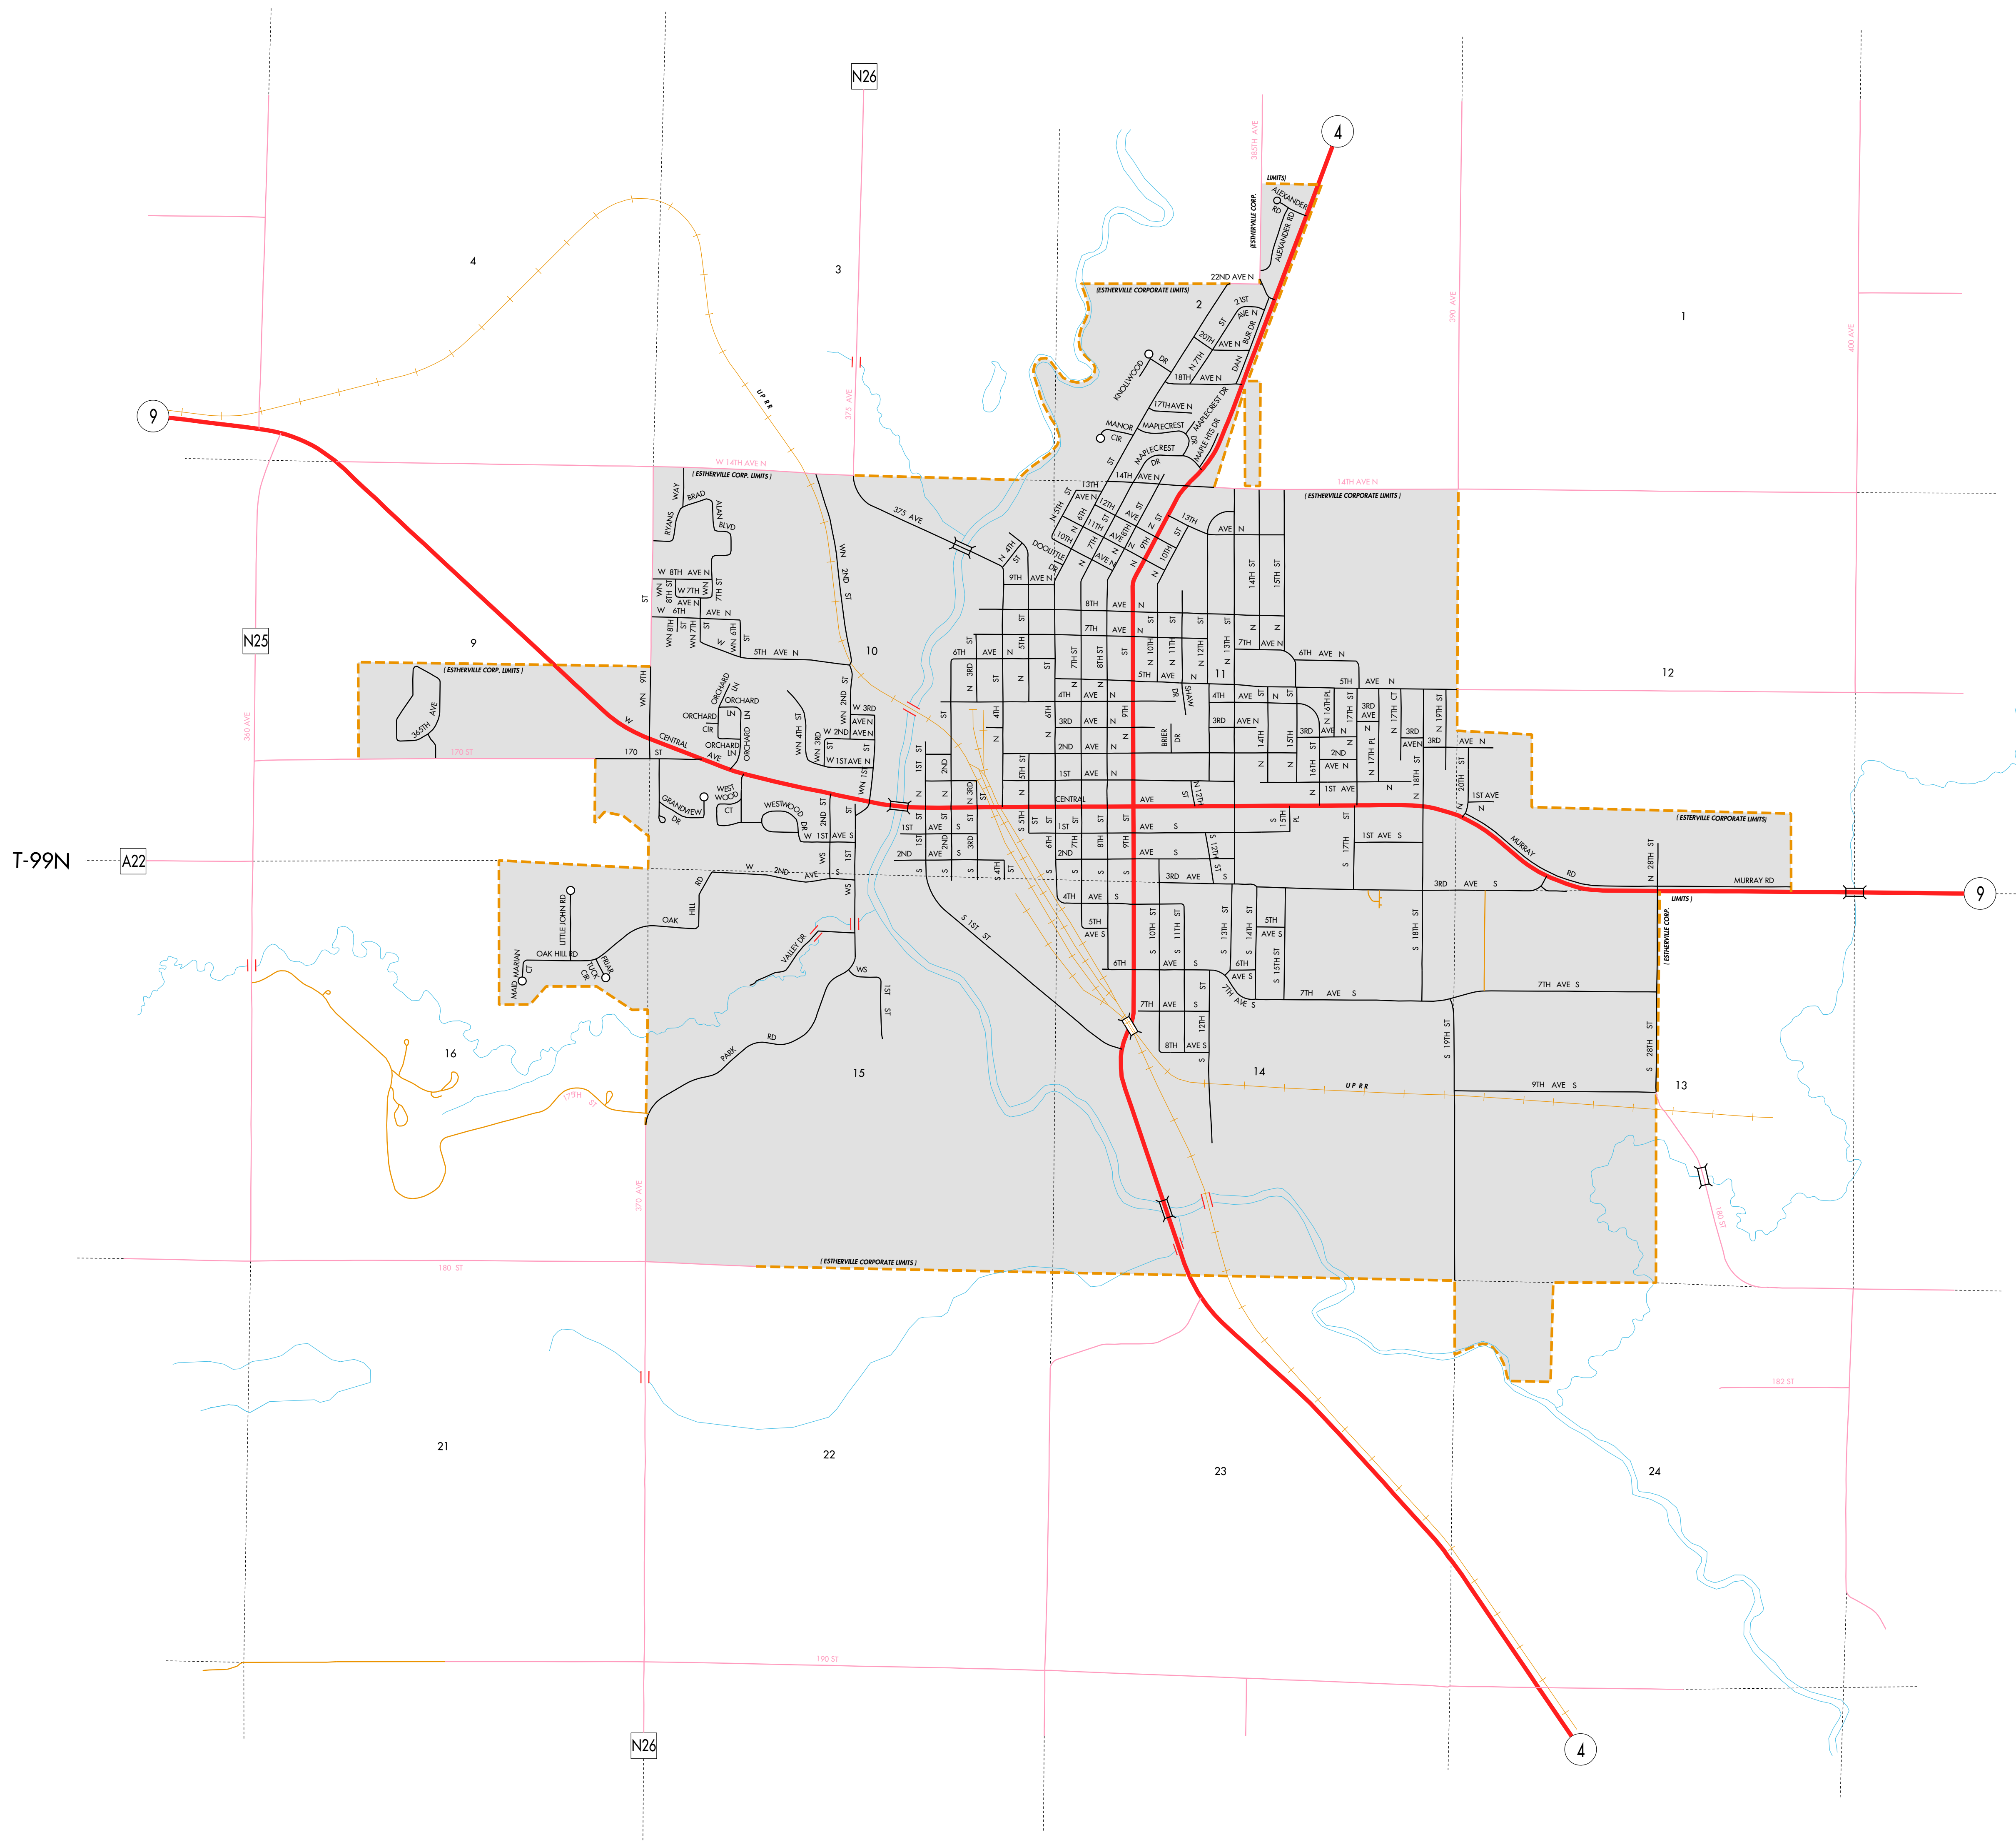

R-34N

LEGEND

- INTERSTATE ROUTE
- FREEWAY OR EXPRESSWAY ROUTE
- U.S. NUMBERED ROUTE
- STATE NUMBERED ROUTE
- COUNTY NUMBERED ROUTE
- LOCAL ROAD OR CITY STREET
- RAILROAD
- CORPORATION LINE
- SECTION LINE
- CUL DE SAC
- SECTION, TOWNSHIP & RANGE NUMBERS

HIGHWAY AND STREET MAP
OF
ESTHERVILLE
IOWA

PREPARED BY
IOWA DEPARTMENT OF TRANSPORTATION
DIVISION OF PLANNING AND PROGRAMMING
OFFICE OF TRANSPORTATION DATA
PHONE (515) 239-1269
IN COOPERATION WITH
UNITED STATES DEPARTMENT OF TRANSPORTATION
FEDERAL HIGHWAY ADMINISTRATION