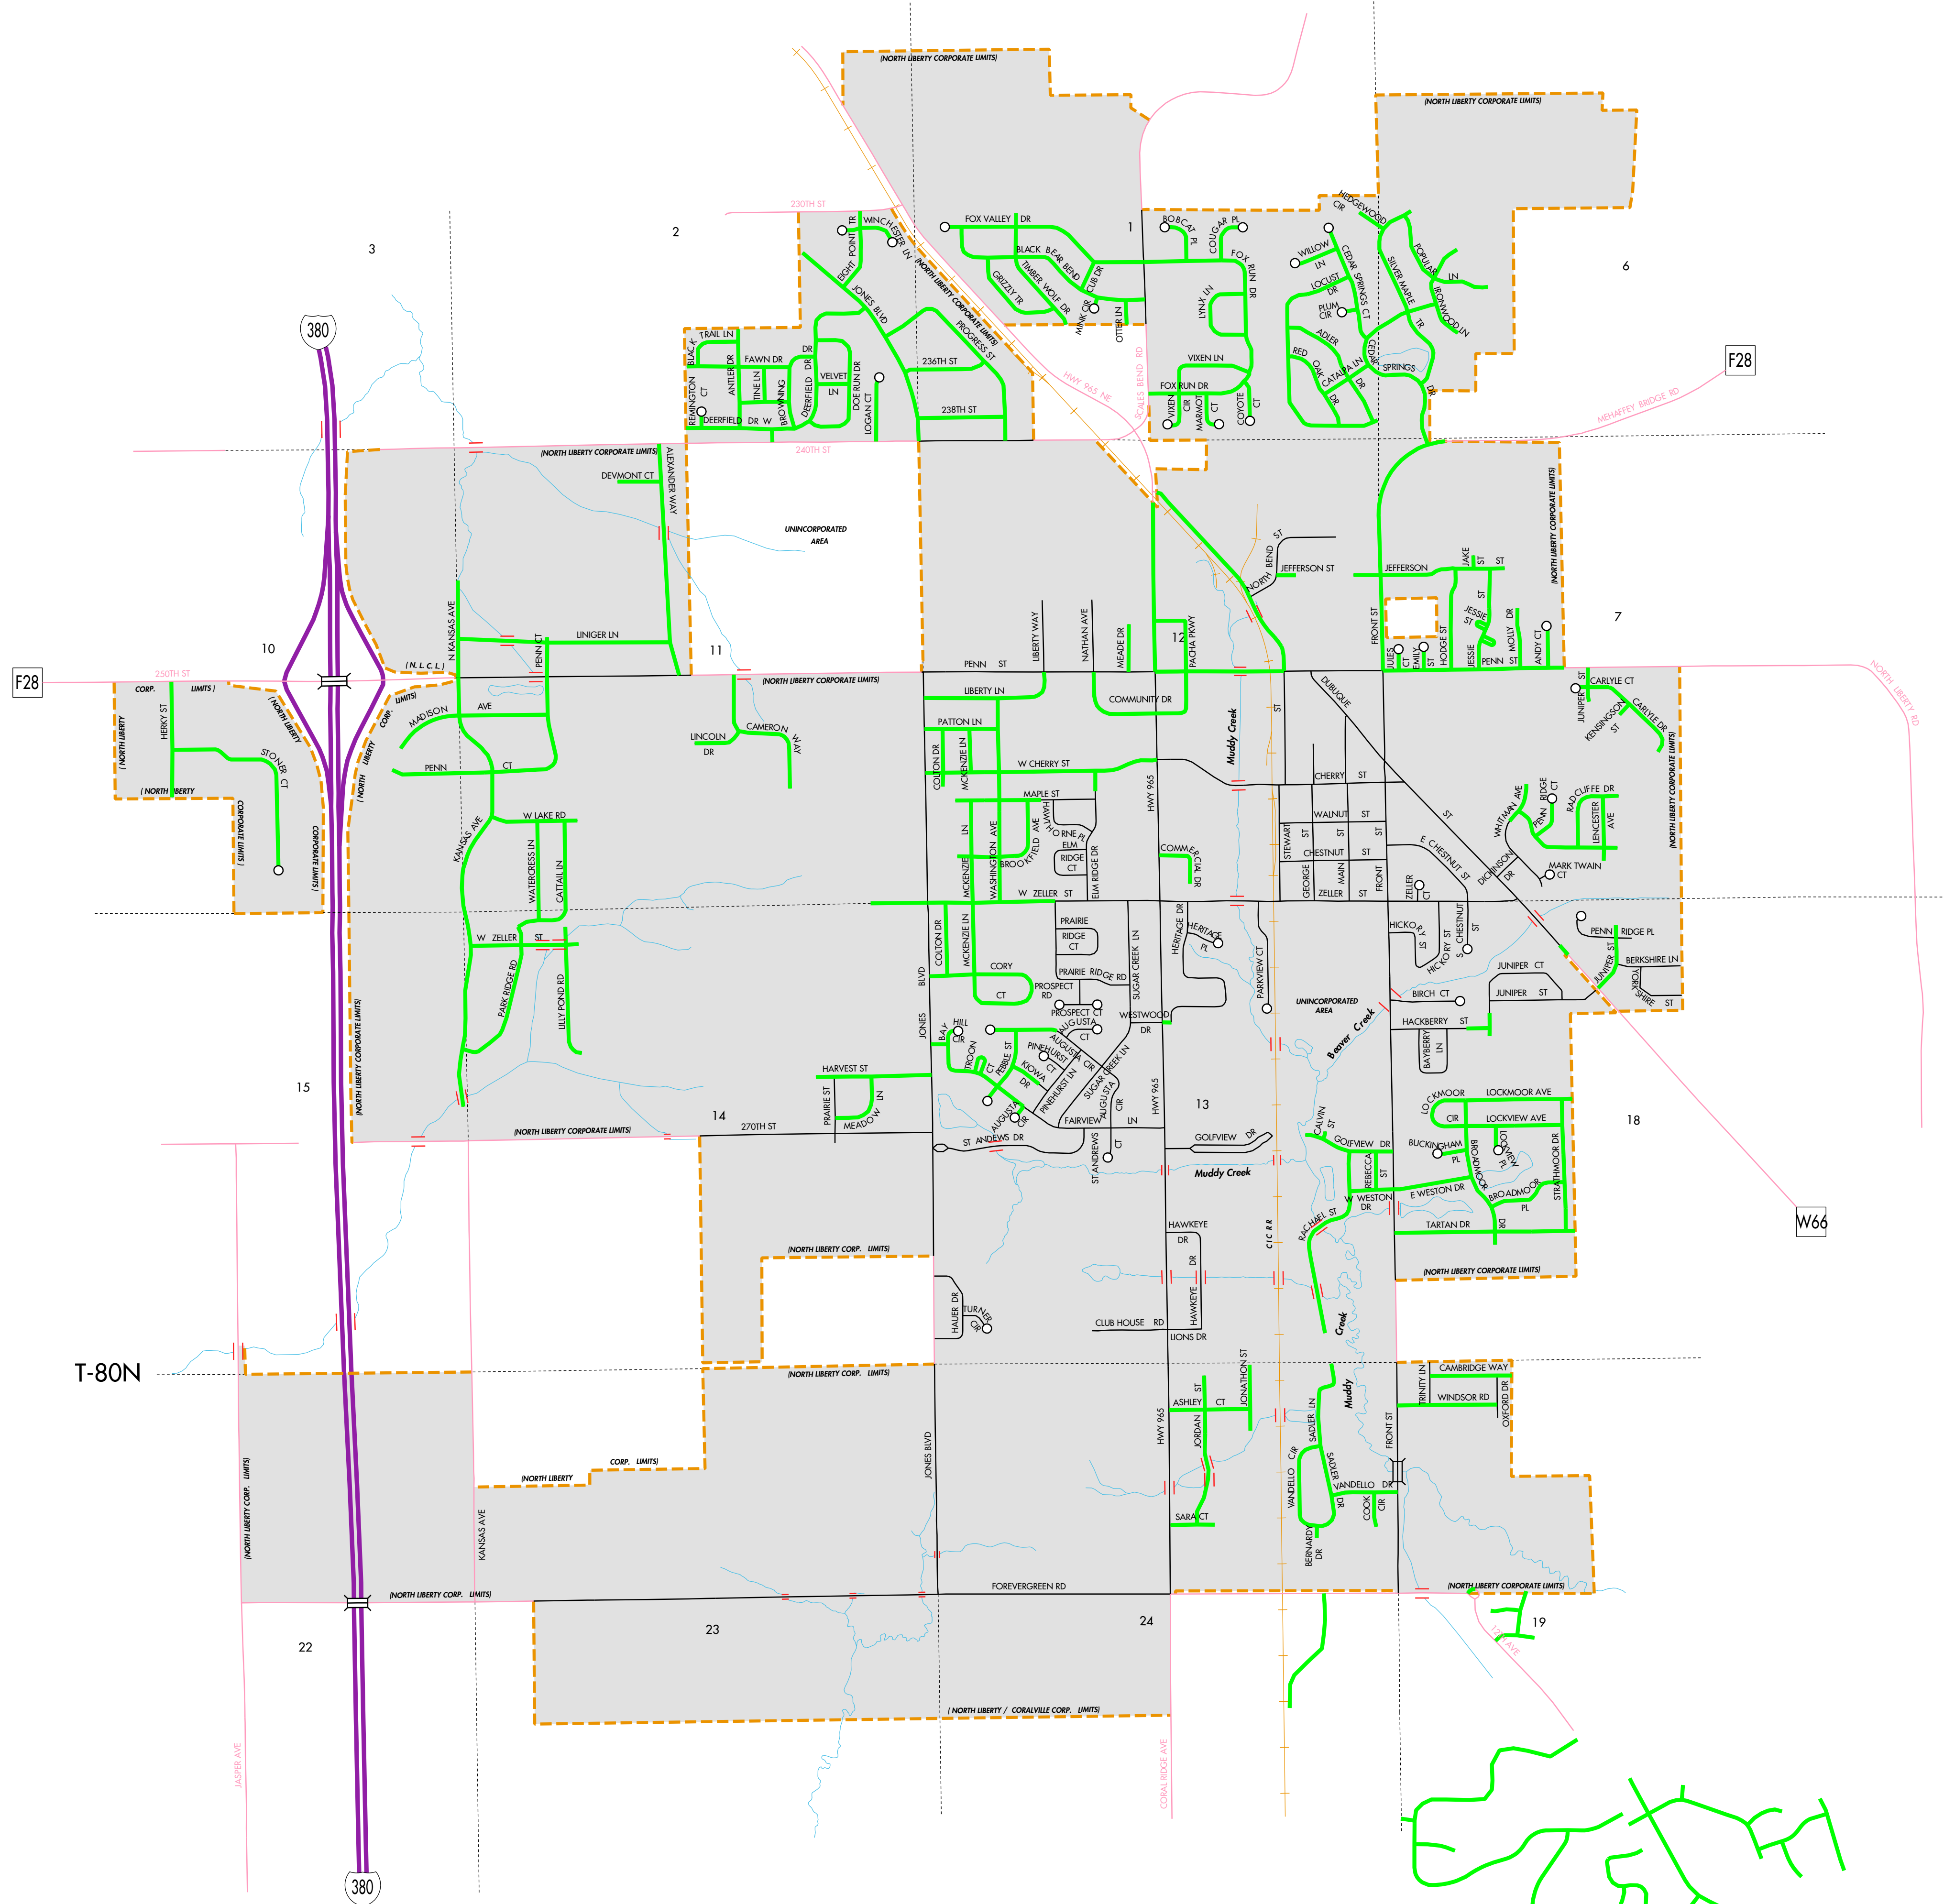

R-7W R-6W

LEGEND

- INTERSTATE ROUTE
- FREEWAY OR EXPRESSWAY ROUTE
- U.S. NUMBERED ROUTE
- STATE NUMBERED ROUTE
- COUNTY NUMBERED ROUTE
- LOCAL ROAD OR CITY STREET
- RAILROAD
- CORPORATION LINE
- SECTION LINE
- CUL DE SAC
- SECTION, TOWNSHIP & RANGE NUMBERS

HIGHWAY AND STREET MAP
OF
**NORTH LIBERTY
IOWA**

PREPARED BY
IOWA DEPARTMENT OF TRANSPORTATION
DIVISION OF PLANNING AND PROGRAMMING
OFFICE OF TRANSPORTATION DATA
PHONE (515) 239-1289
IN COOPERATION WITH
UNITED STATES DEPARTMENT OF TRANSPORTATION
FEDERAL HIGHWAY ADMINISTRATION

52-5557