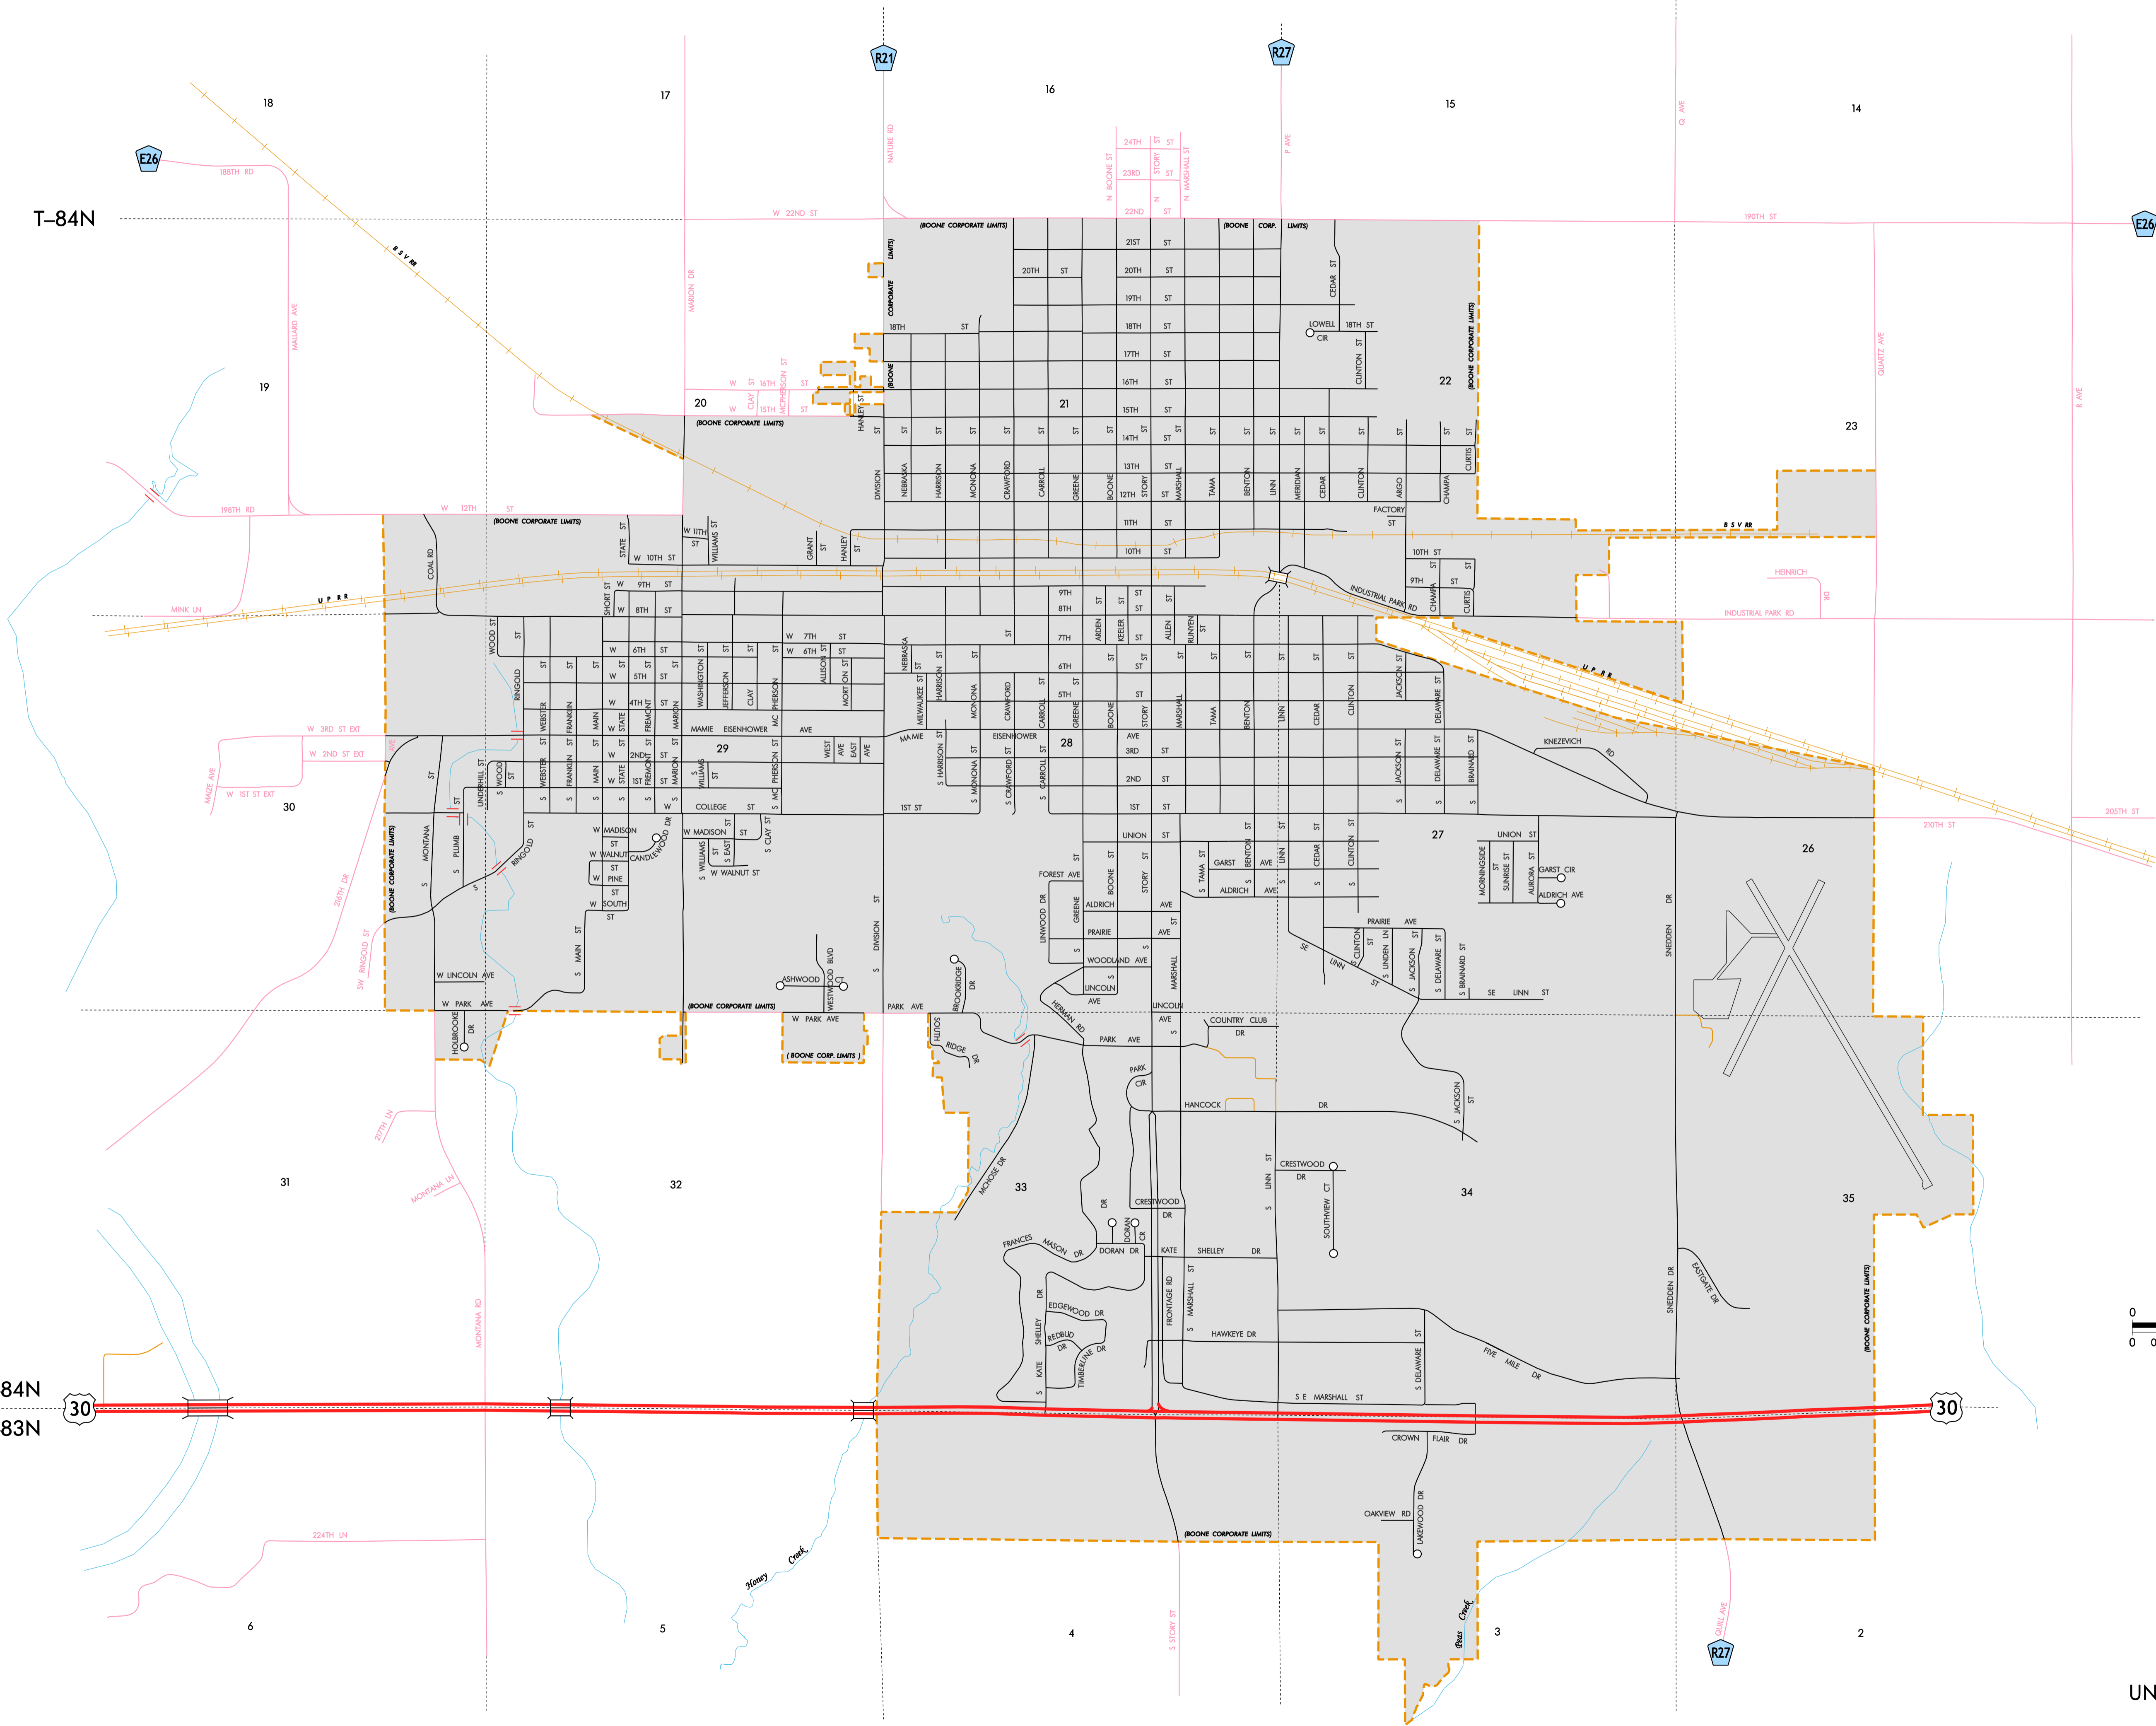

R-26W

T-84N

T-84N
T-83N

LEGEND

- INTERSTATE ROUTE
- FREEWAY OR EXPRESSWAY ROUTE
- U.S. NUMBERED ROUTE
- BUSINESS ROUTE
- STATE NUMBERED ROUTE
- UNSIGNED ROUTE
- COUNTY NUMBERED ROUTE
- SECONDARY ROAD OR ADJOINING CITY STREET
- CITY STREET
- PARK, INSTITUTION, OR FEDERAL ROAD
- RAILROAD
- CORPORATION LINE
- SECTION LINE
- CUL-DE-SAC
- SECTION, TOWNSHIP & RANGE NUMBERS

**HIGHWAY AND STREET MAP
OF
BOONE
IOWA**

PREPARED BY
IOWA DEPARTMENT OF TRANSPORTATION
PLANNING, PROGRAMMING, AND MODAL DIVISION
OFFICE OF TRANSPORTATION DATA
PHONE (515) 239-1289
IN COOPERATION WITH
UNITED STATES DEPARTMENT OF TRANSPORTATION
FEDERAL HIGHWAY ADMINISTRATION