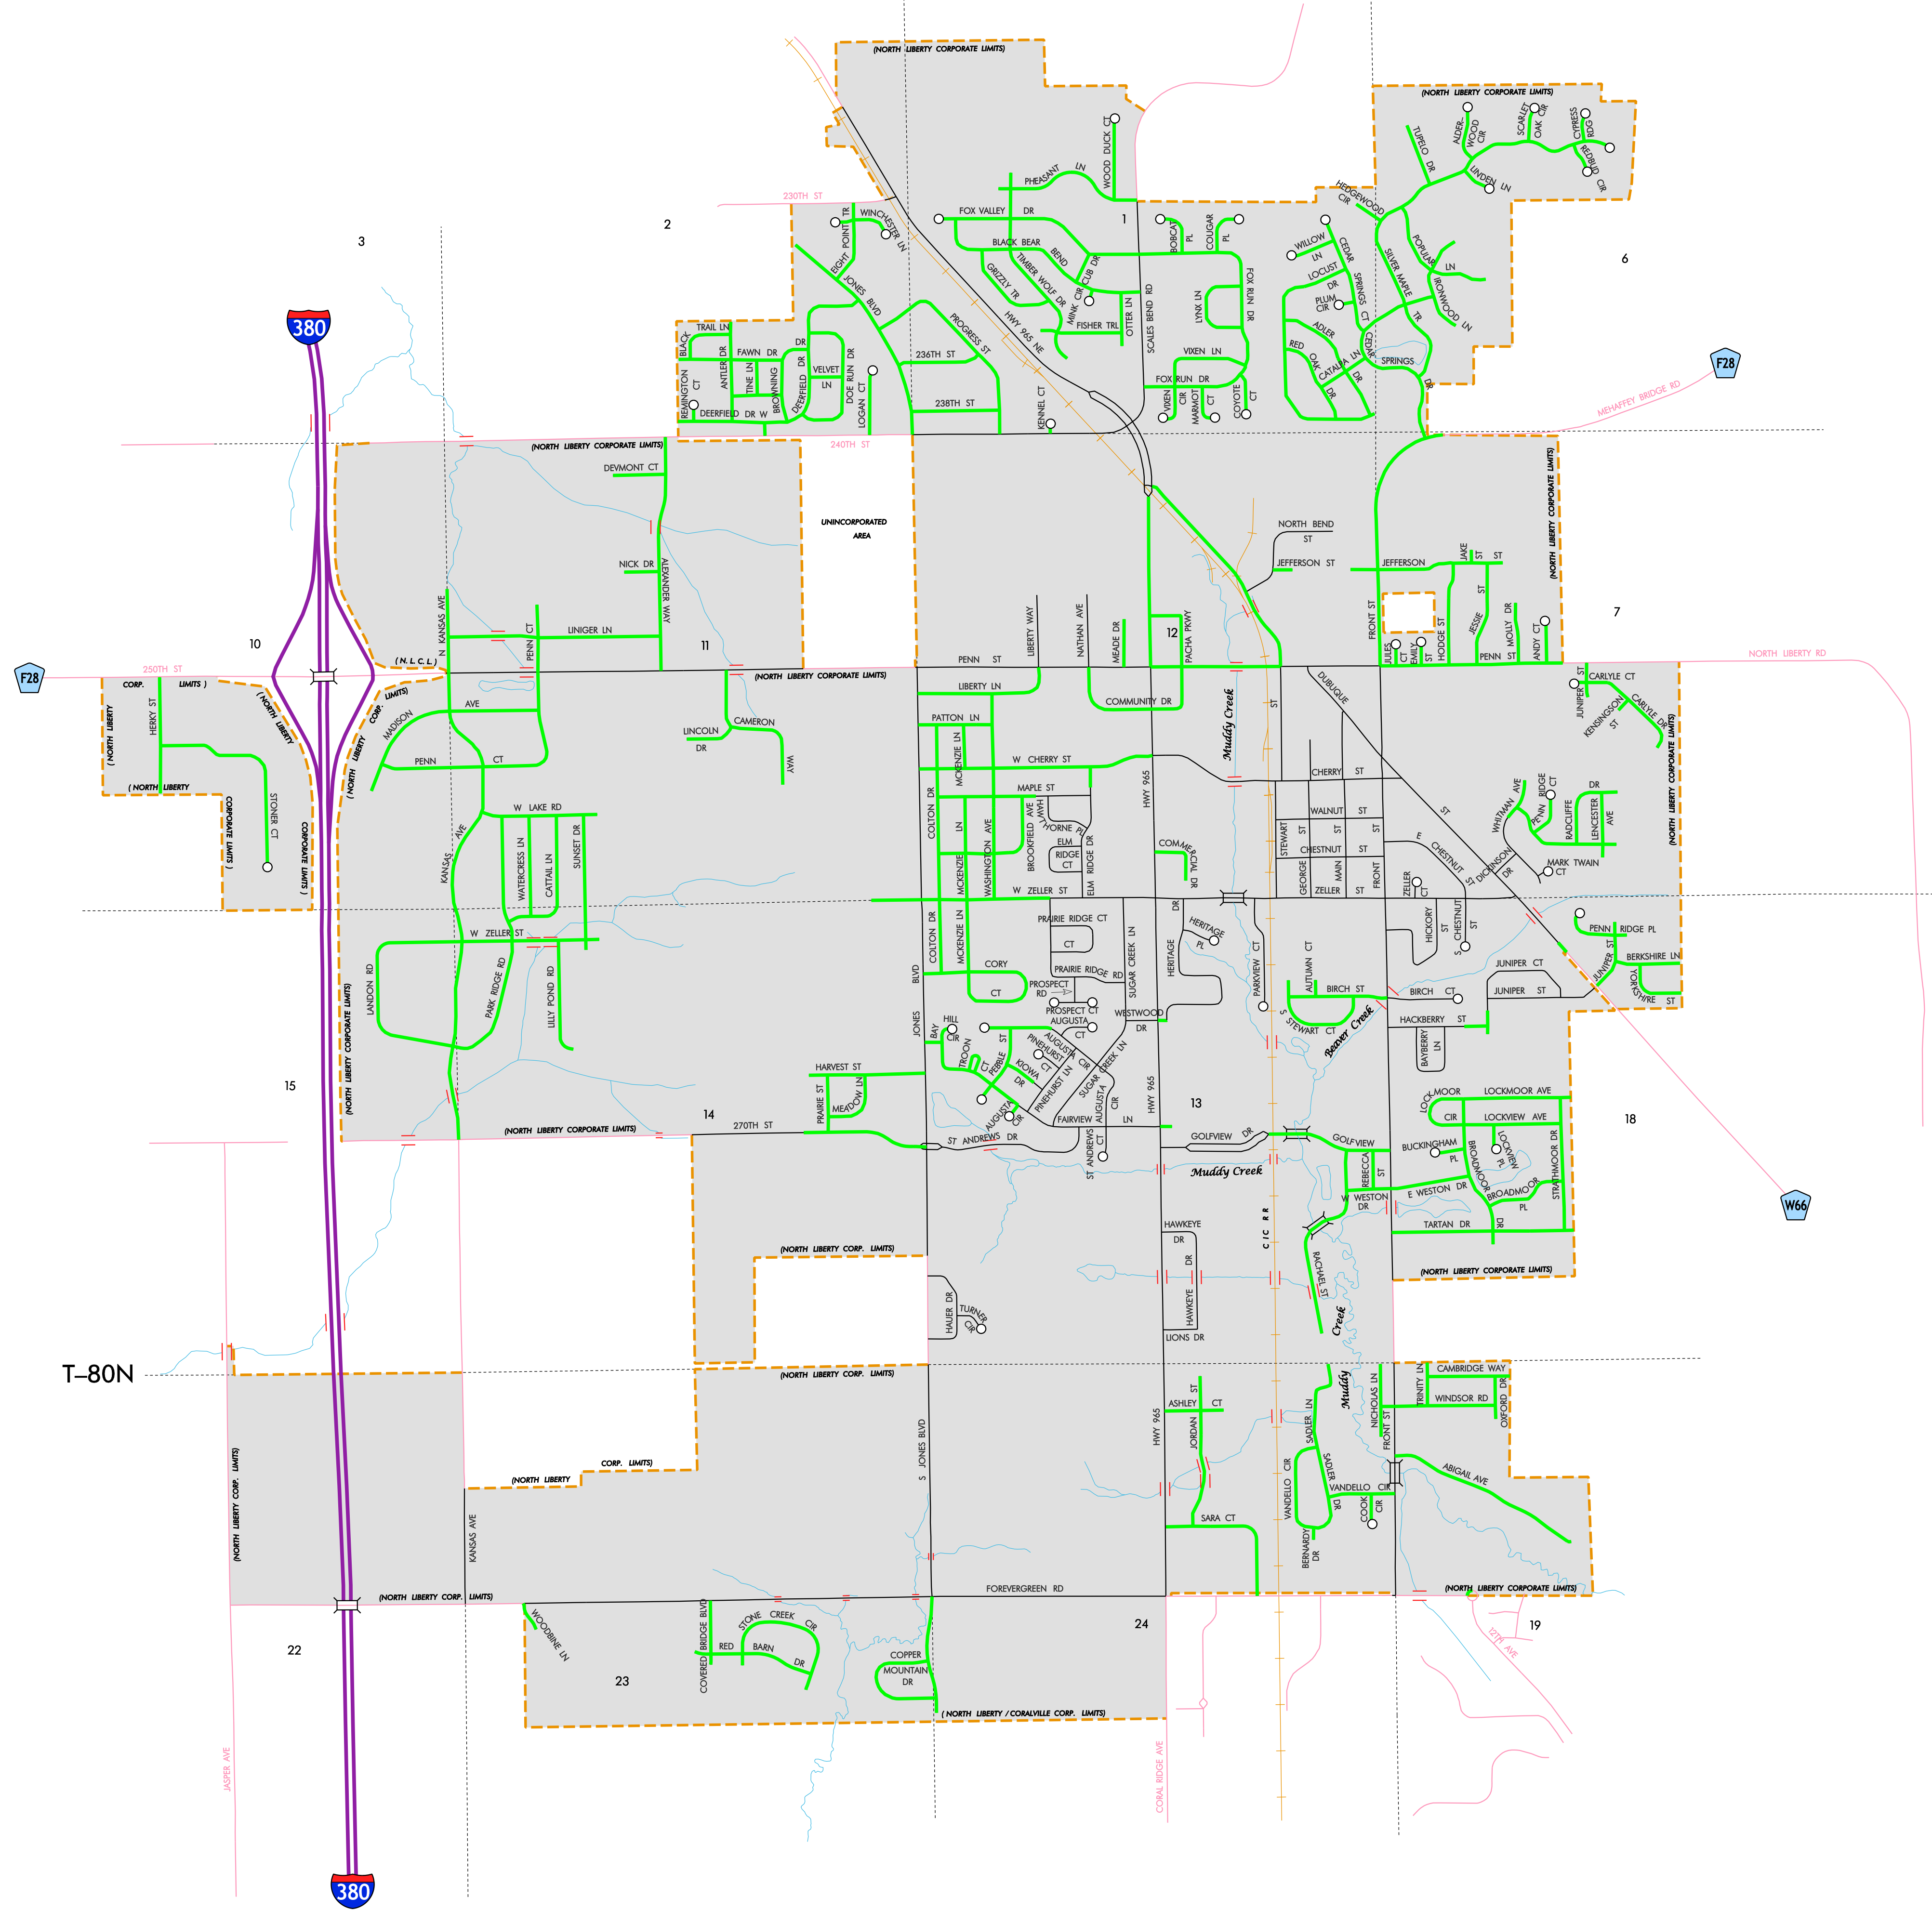

R-7W R-6W

LEGEND

- INTERSTATE ROUTE
- FREEWAY OR EXPRESSWAY ROUTE
- U.S. NUMBERED ROUTE
- BUSINESS ROUTE
- STATE NUMBERED ROUTE
- UNSIGNERD ROUTE
- COUNTY NUMBERED ROUTE
- SECONDARY ROAD OR ADJOINING CITY STREET
- CITY STREET
- PARK, INSTITUTION, OR FEDERAL ROAD
- RAILROAD
- CORPORATION LINE
- SECTION LINE
- CUL-DE-SAC
- SECTION, TOWNSHIP & RANGE NUMBERS

**HIGHWAY AND STREET MAP
OF
NORTH LIBERTY
IOWA**

PREPARED BY
IOWA DEPARTMENT OF TRANSPORTATION
PLANNING, PROGRAMMING, AND MODAL DIVISION
OFFICE OF TRANSPORTATION DATA
PHONE (515) 239-1289
IN COOPERATION WITH
UNITED STATES DEPARTMENT OF TRANSPORTATION
FEDERAL HIGHWAY ADMINISTRATION