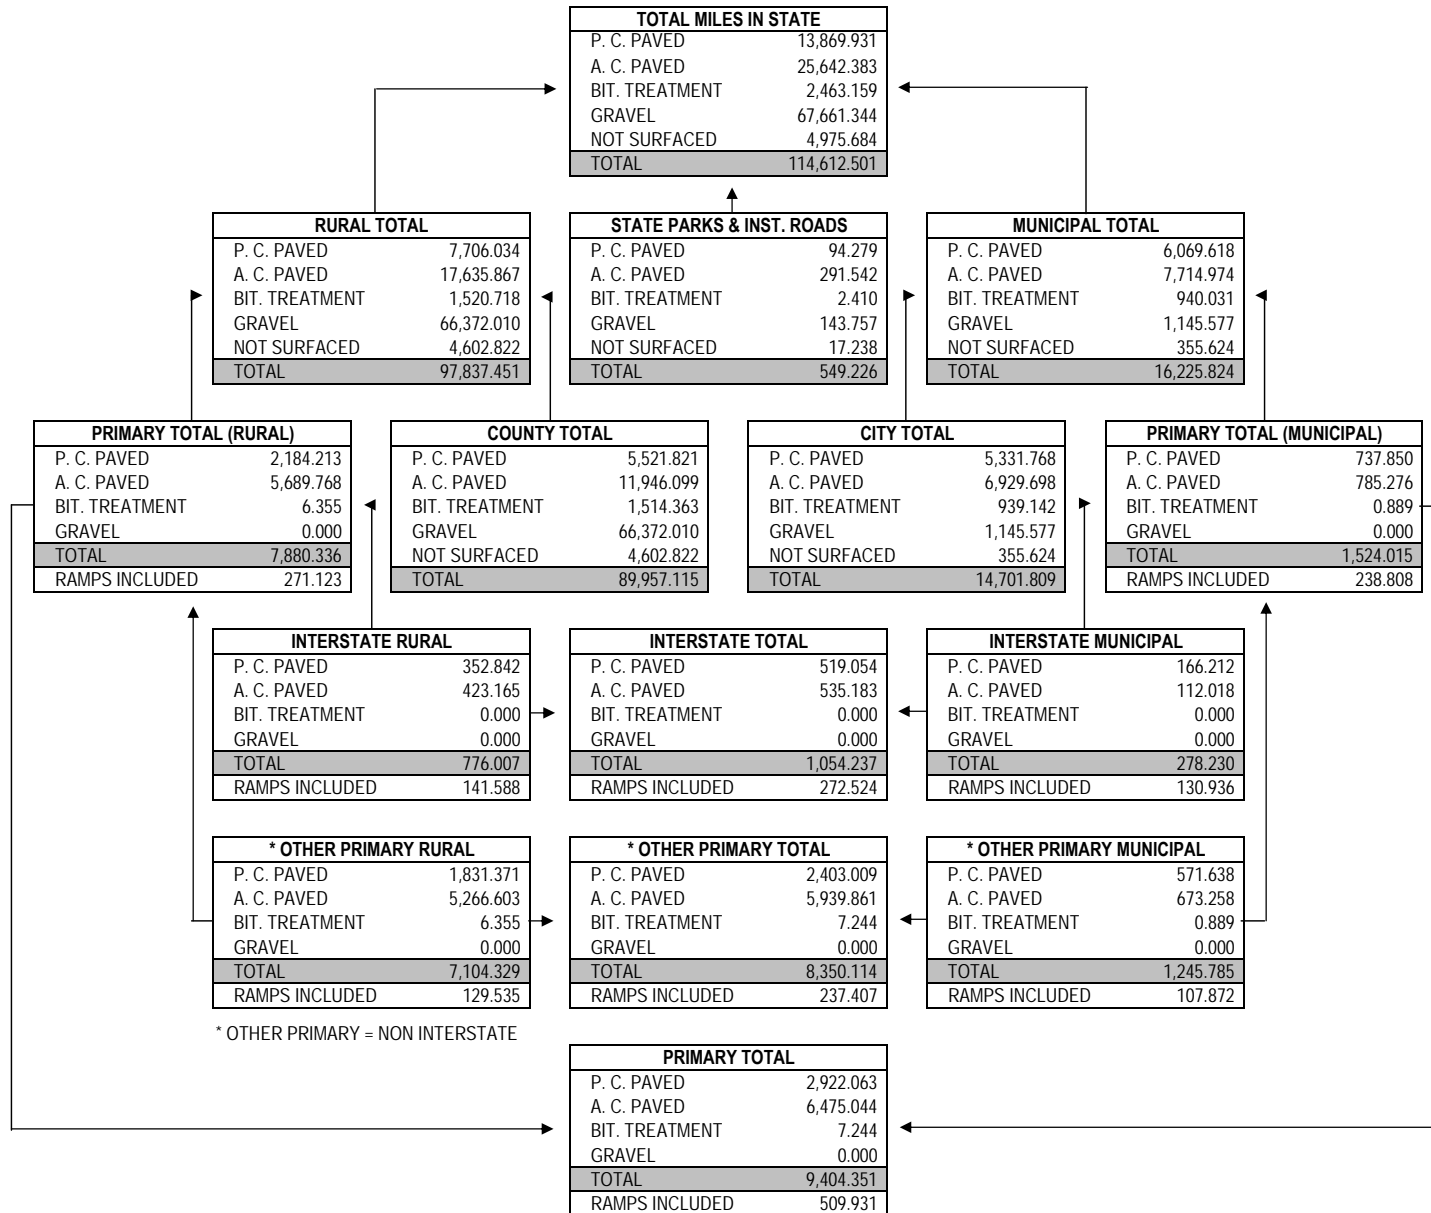

# MILES OF PUBLIC ROADS IN IOWA BY SURFACE TYPE

AS OF JANUARY 1, 2009

PREPARED BY

IOWA DEPARTMENT OF TRANSPORTATION

PHONE (515) 239-1289