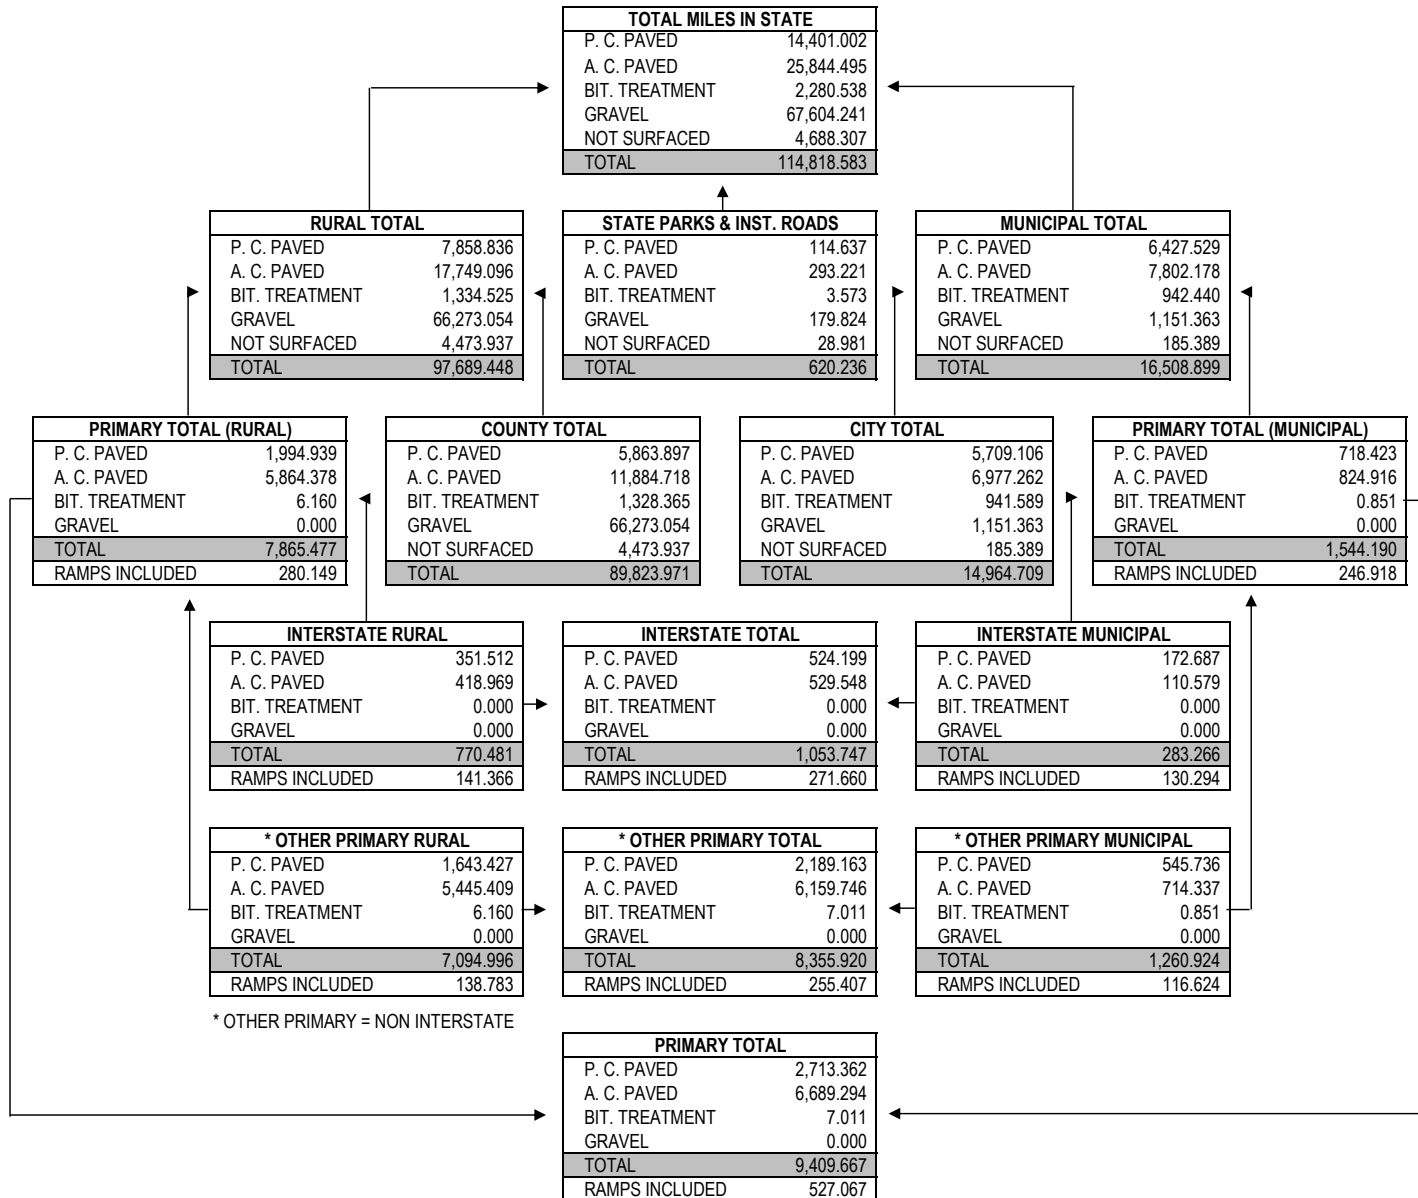

# MILES OF PUBLIC ROADS IN IOWA BY SURFACE TYPE

AS OF DECEMBER 31, 2013

PREPARED BY

IOWA DEPARTMENT OF TRANSPORTATION

PHONE (515) 239-1289