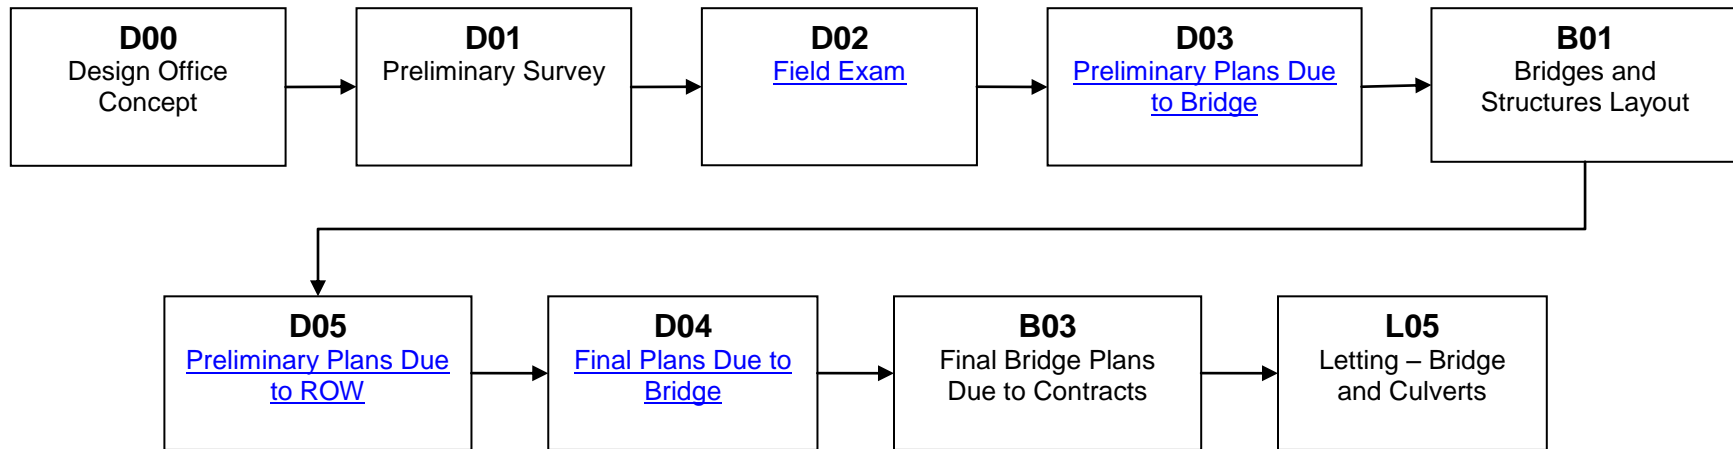

## Design Process Flow Chart For Bridge Replacement Projects

Use the links in the event boxes to display task lists for that event. A task list will show the major design activities, steps to complete each activity, along with relative Design Manual sections and Project Automation references.