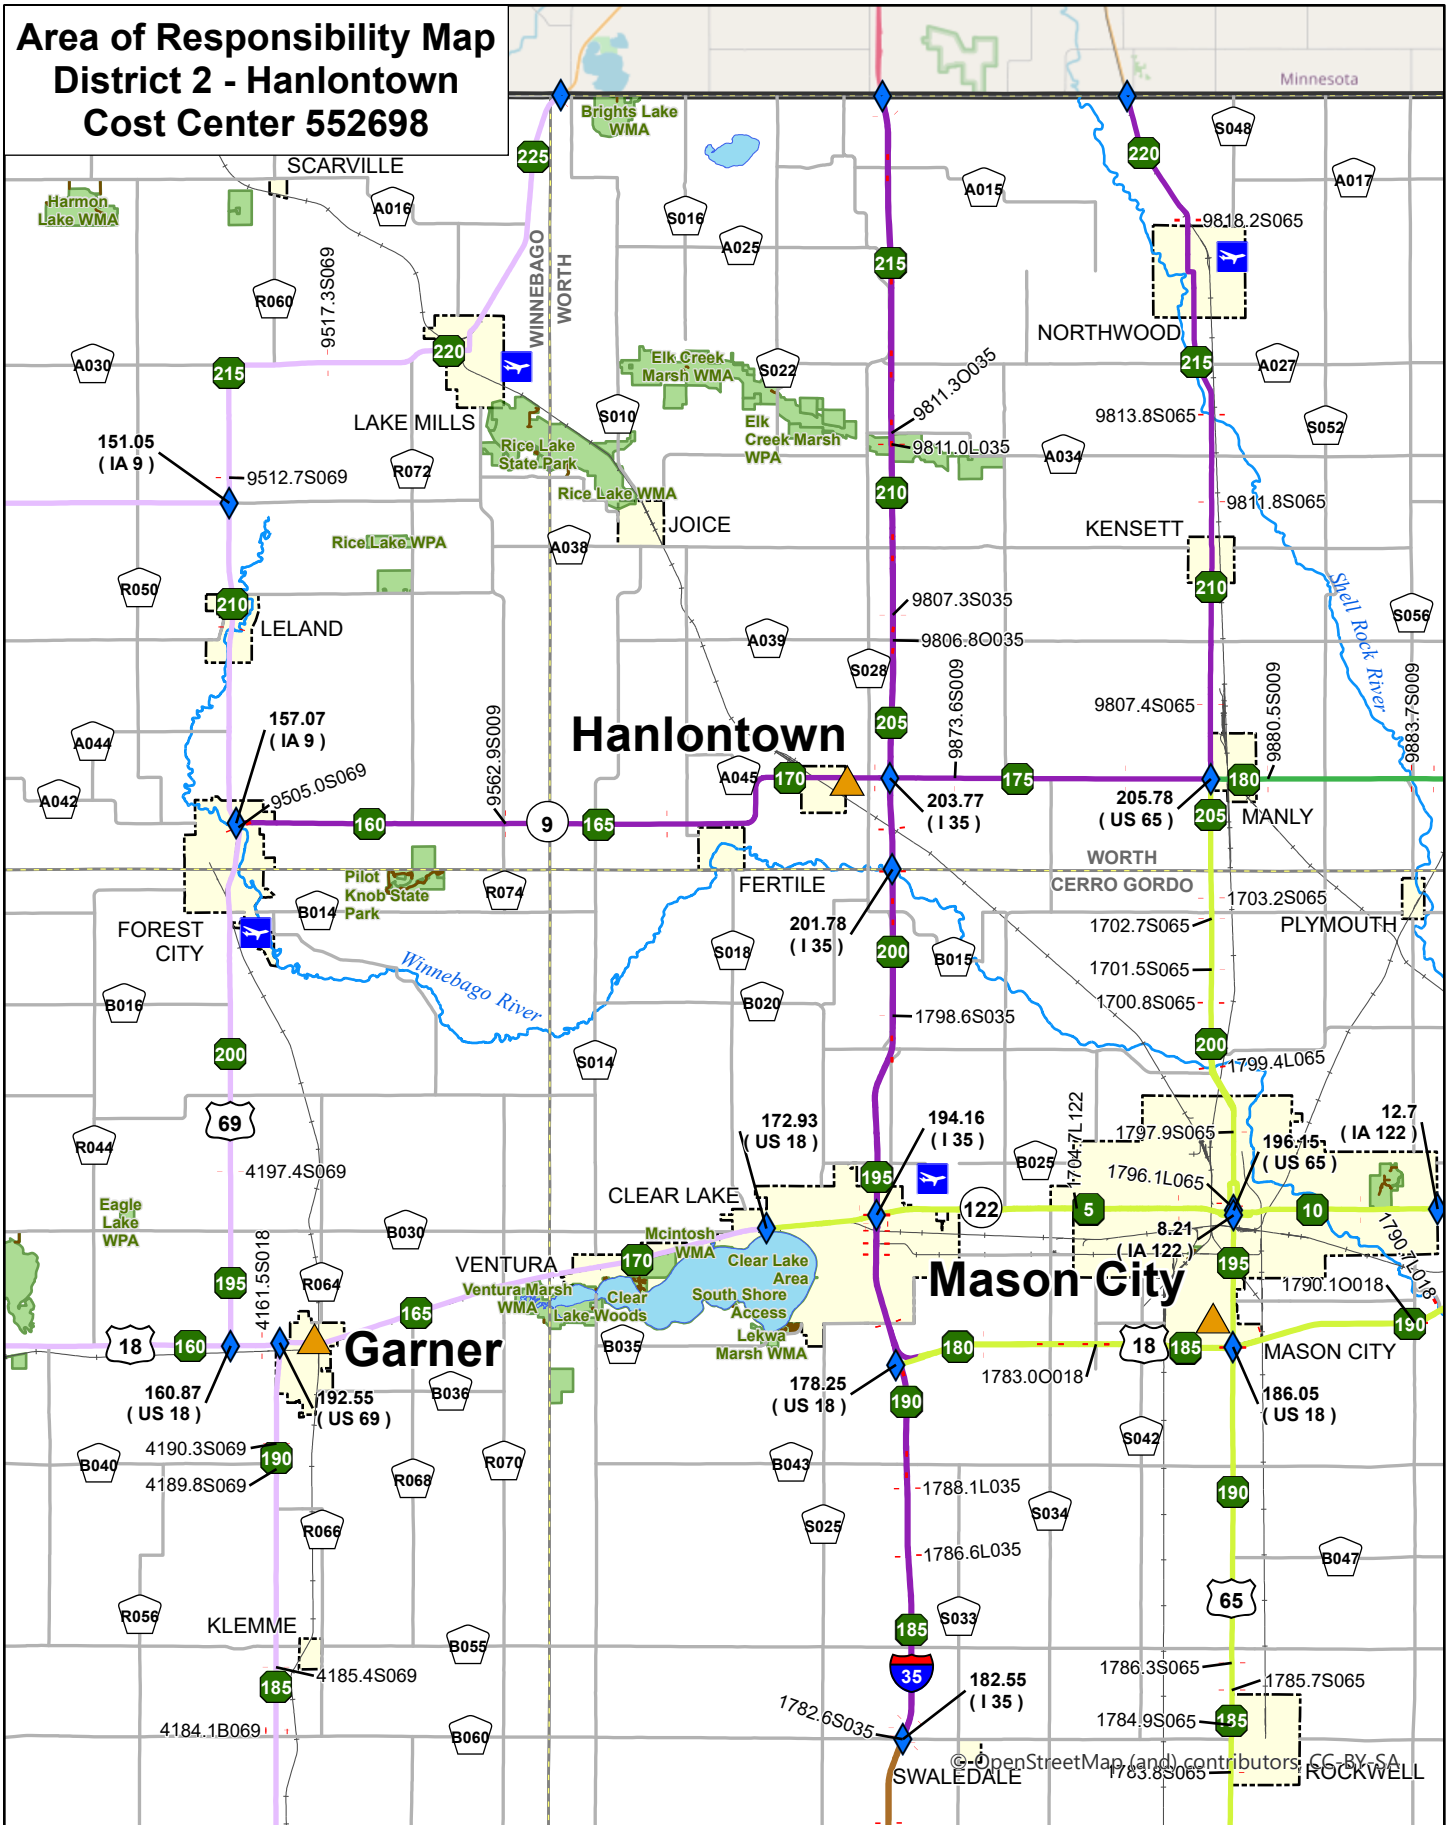

# Area of Responsibility Map District 2 - Hanlontown Cost Center 552698

© OpenStreetMap (and) contributors, CC-BY-SA

Reference Scale: 1:365,000  
As of July 16, 2021

W:\Highway\Maintenance\GIS\Projects\AreaResponsibilityMaps\GarageMaps\D2\Hanlontown.aprx

- Bridges
- Cost Center Milepost Breaks
- Maintenance Garages