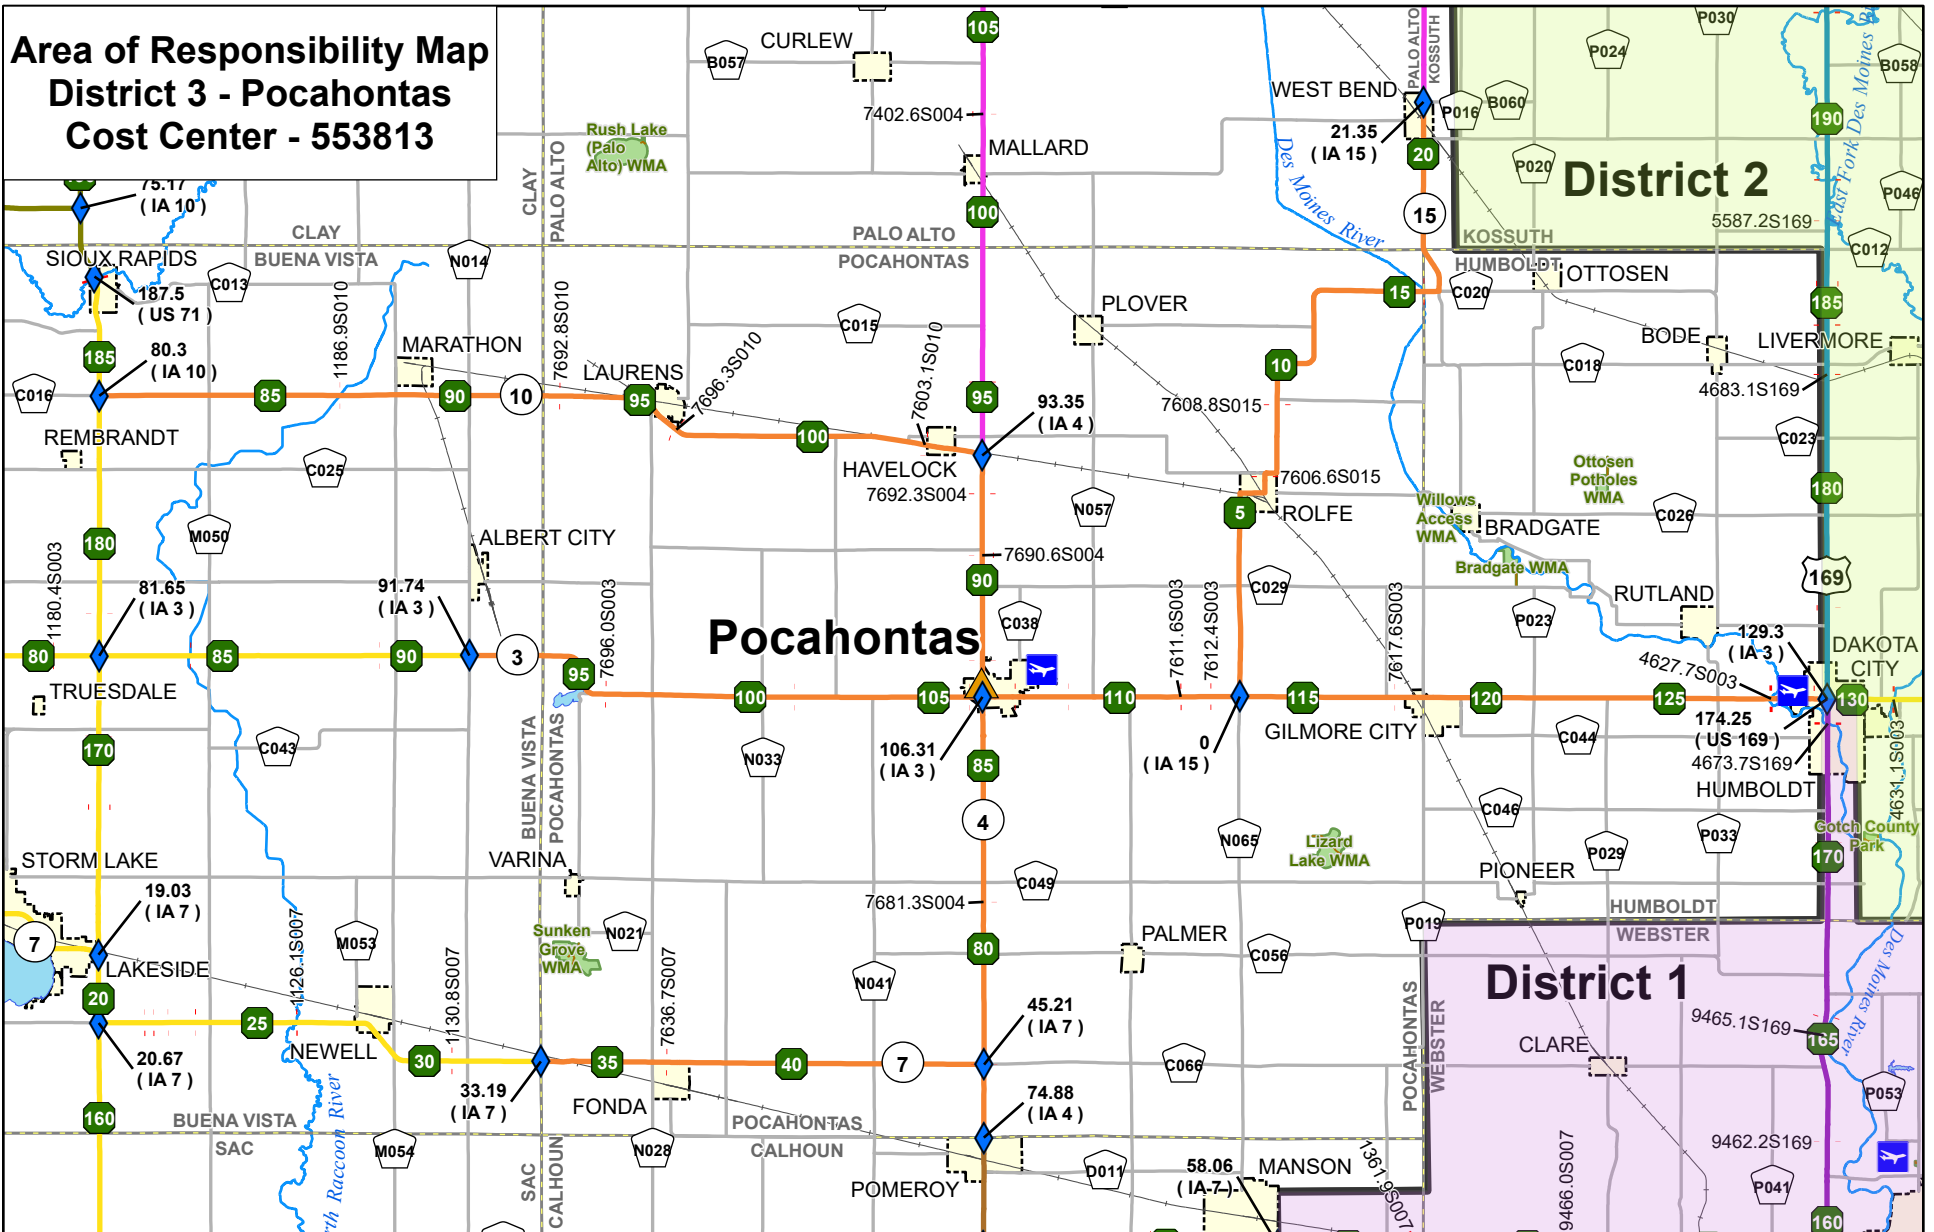

Area of Responsibility Map District 3 - Pocahontas Cost Center - 553813

Reference Scale: 1:450,000

As of September 20, 2021

W:\Highway\Maintenance\GIS\Projects\AreaResponsibility\Maps\GarageMaps\D3\Pocahontas.aprx

- Bridges
- Cost Center Milepost Breaks
- Maintenance Garages

Maintenance Districts

District Number

- 1
- 2
- 3
- 4
- 5
- 6