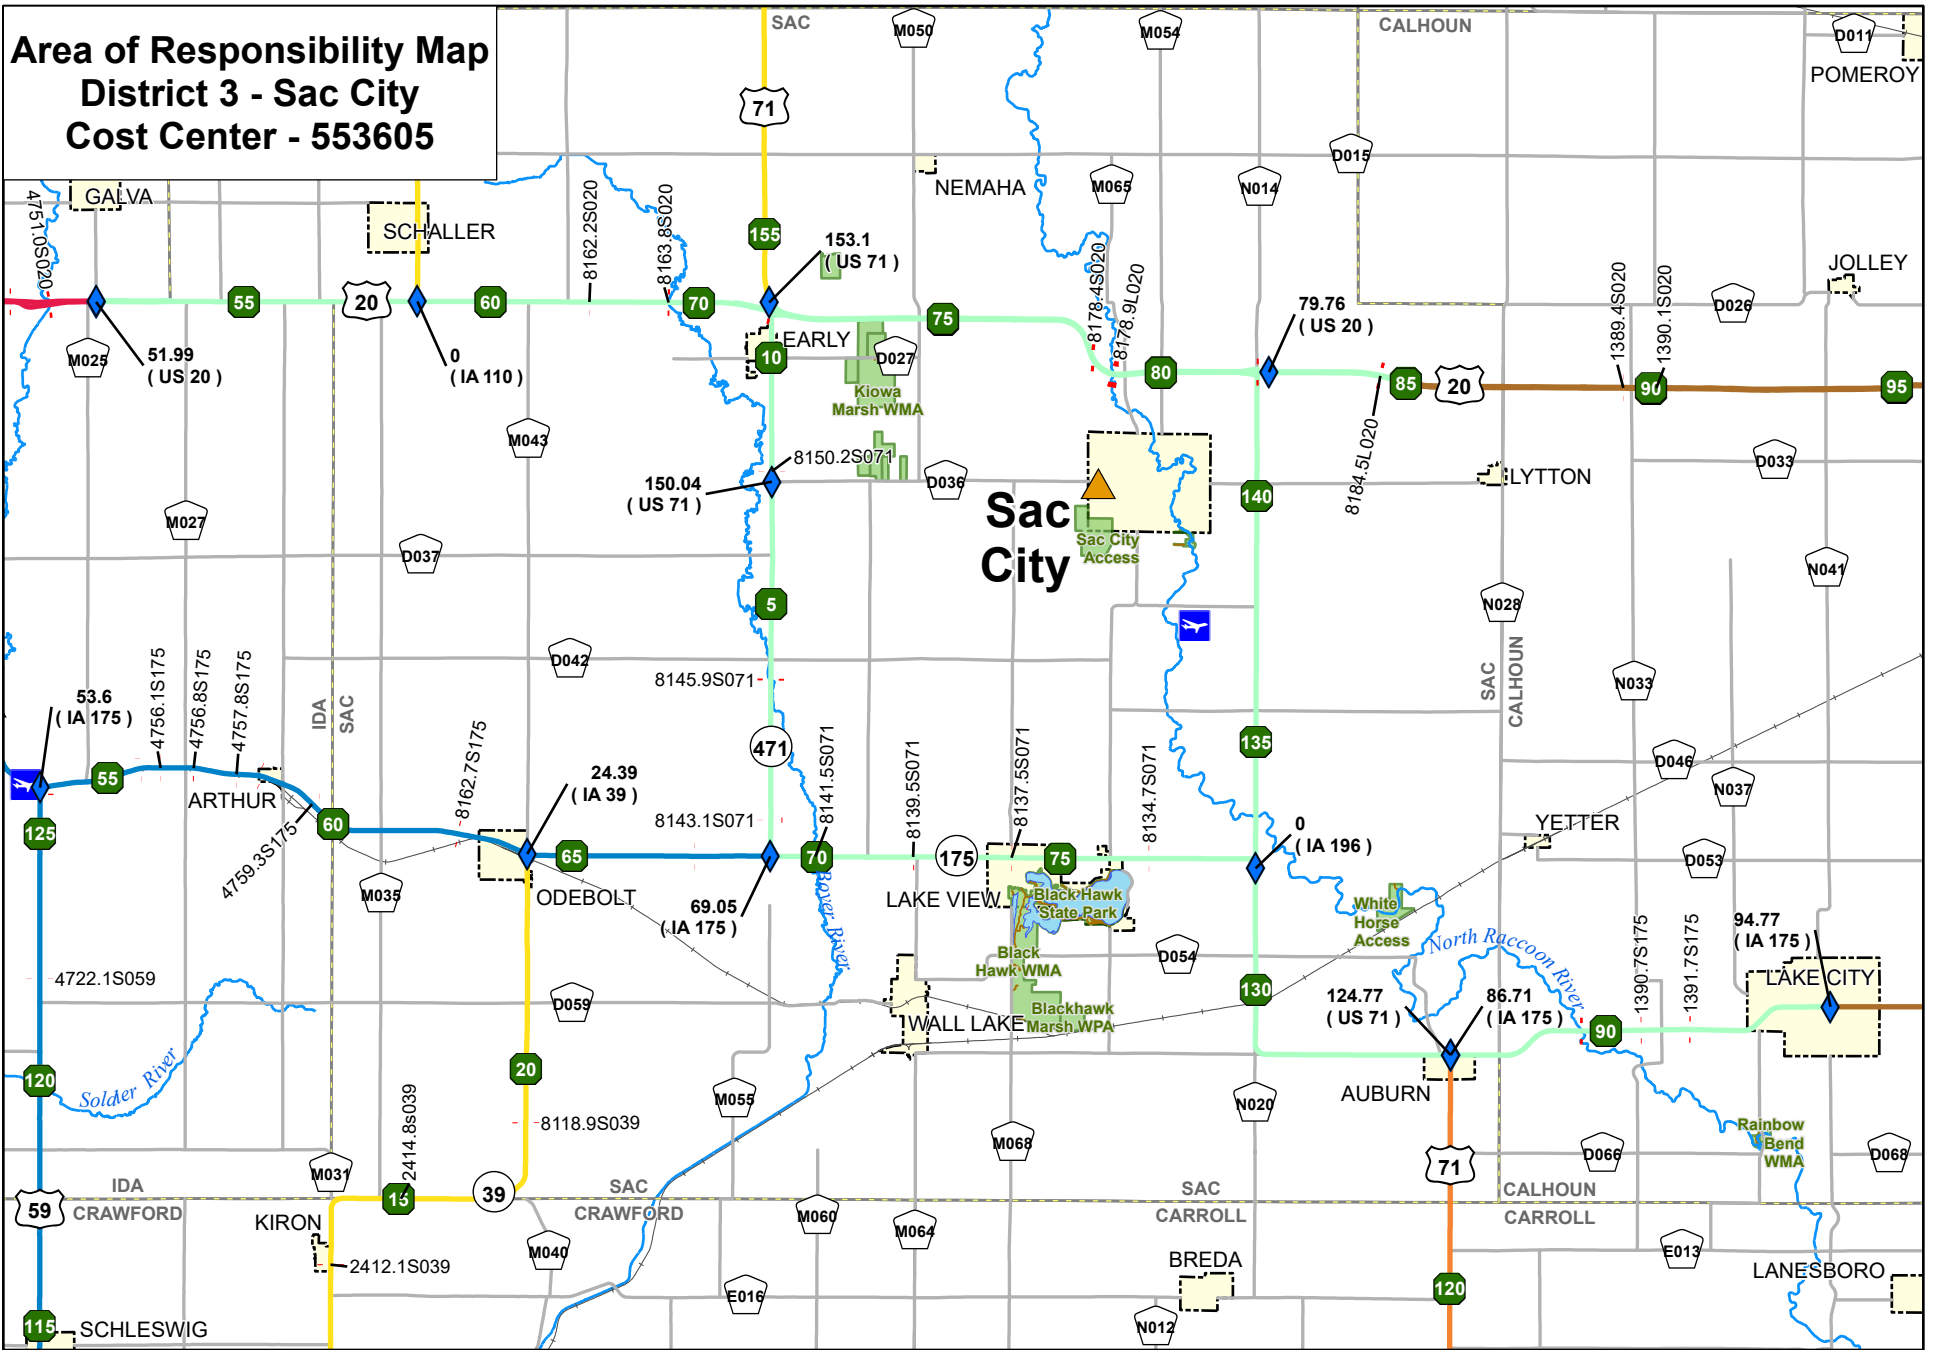

Area of Responsibility Map District 3 - Sac City Cost Center - 553605

Reference Scale: 1:335,000
As of July 16, 2021

W:\Highway\Maintenance\GIS\Projects\AreaResponsibilityMaps\GarageMaps\D3\Sac_City.aprx

- Bridges
- ◆ Cost Center Milepost Breaks
- ▲ Maintenance Garages