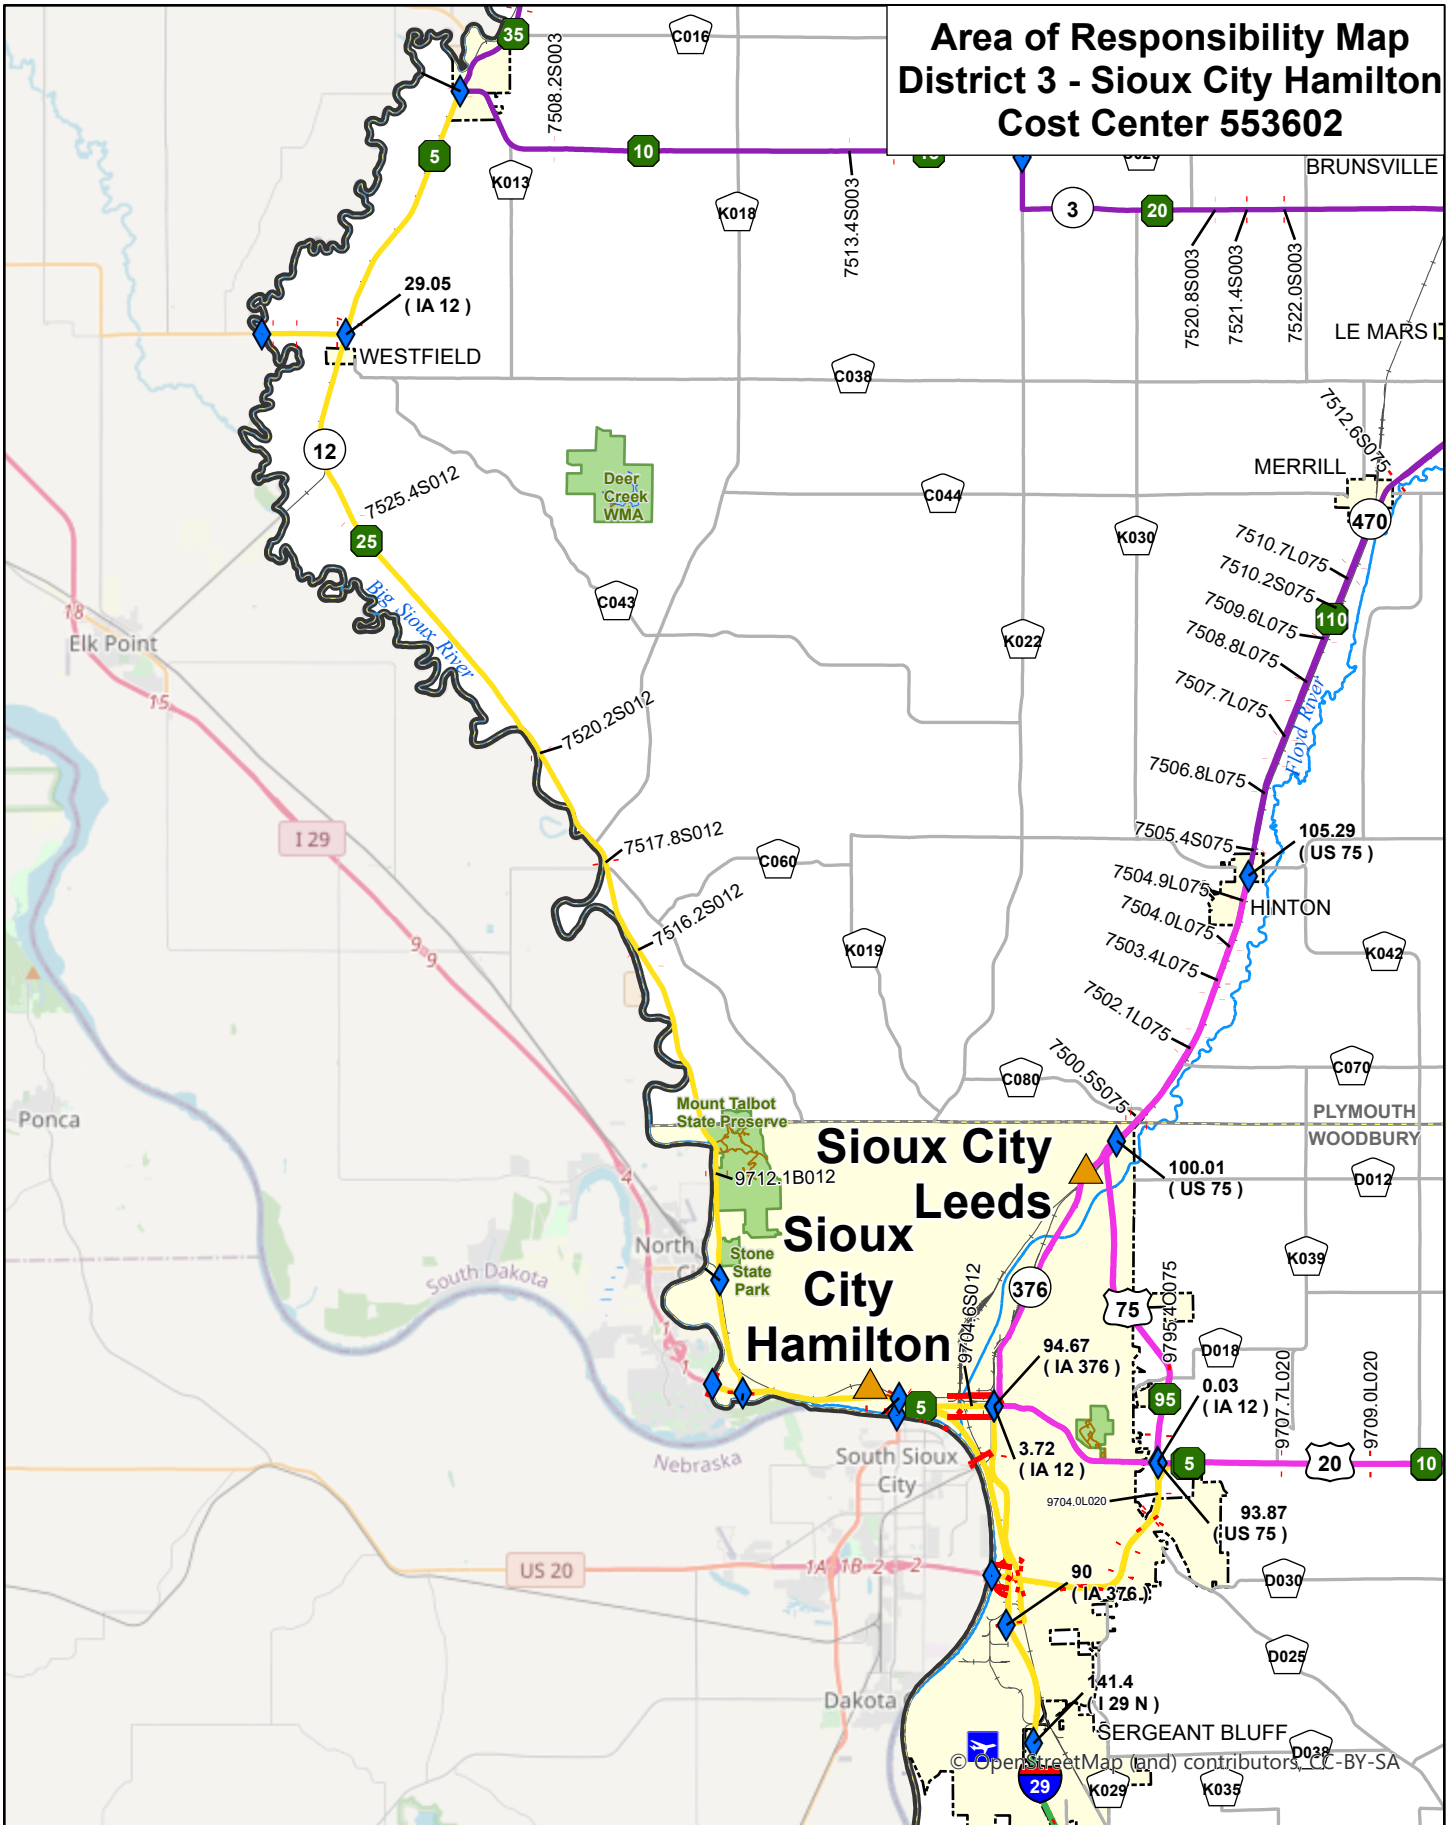

Area of Responsibility Map District 3 - Sioux City Hamilton Cost Center 553602

Sioux City Leads
Sioux City
Hamilton

Reference Scale: 1:290,000
As of August 27, 2021

W:\Highway\Maintenance\GIS\Projects\AreaResponsibilityMaps\GarageMaps\D3\Sioux_City_Hamilton.aprx

- Bridges
- Cost Center Milepost Breaks
- Maintenance Garages