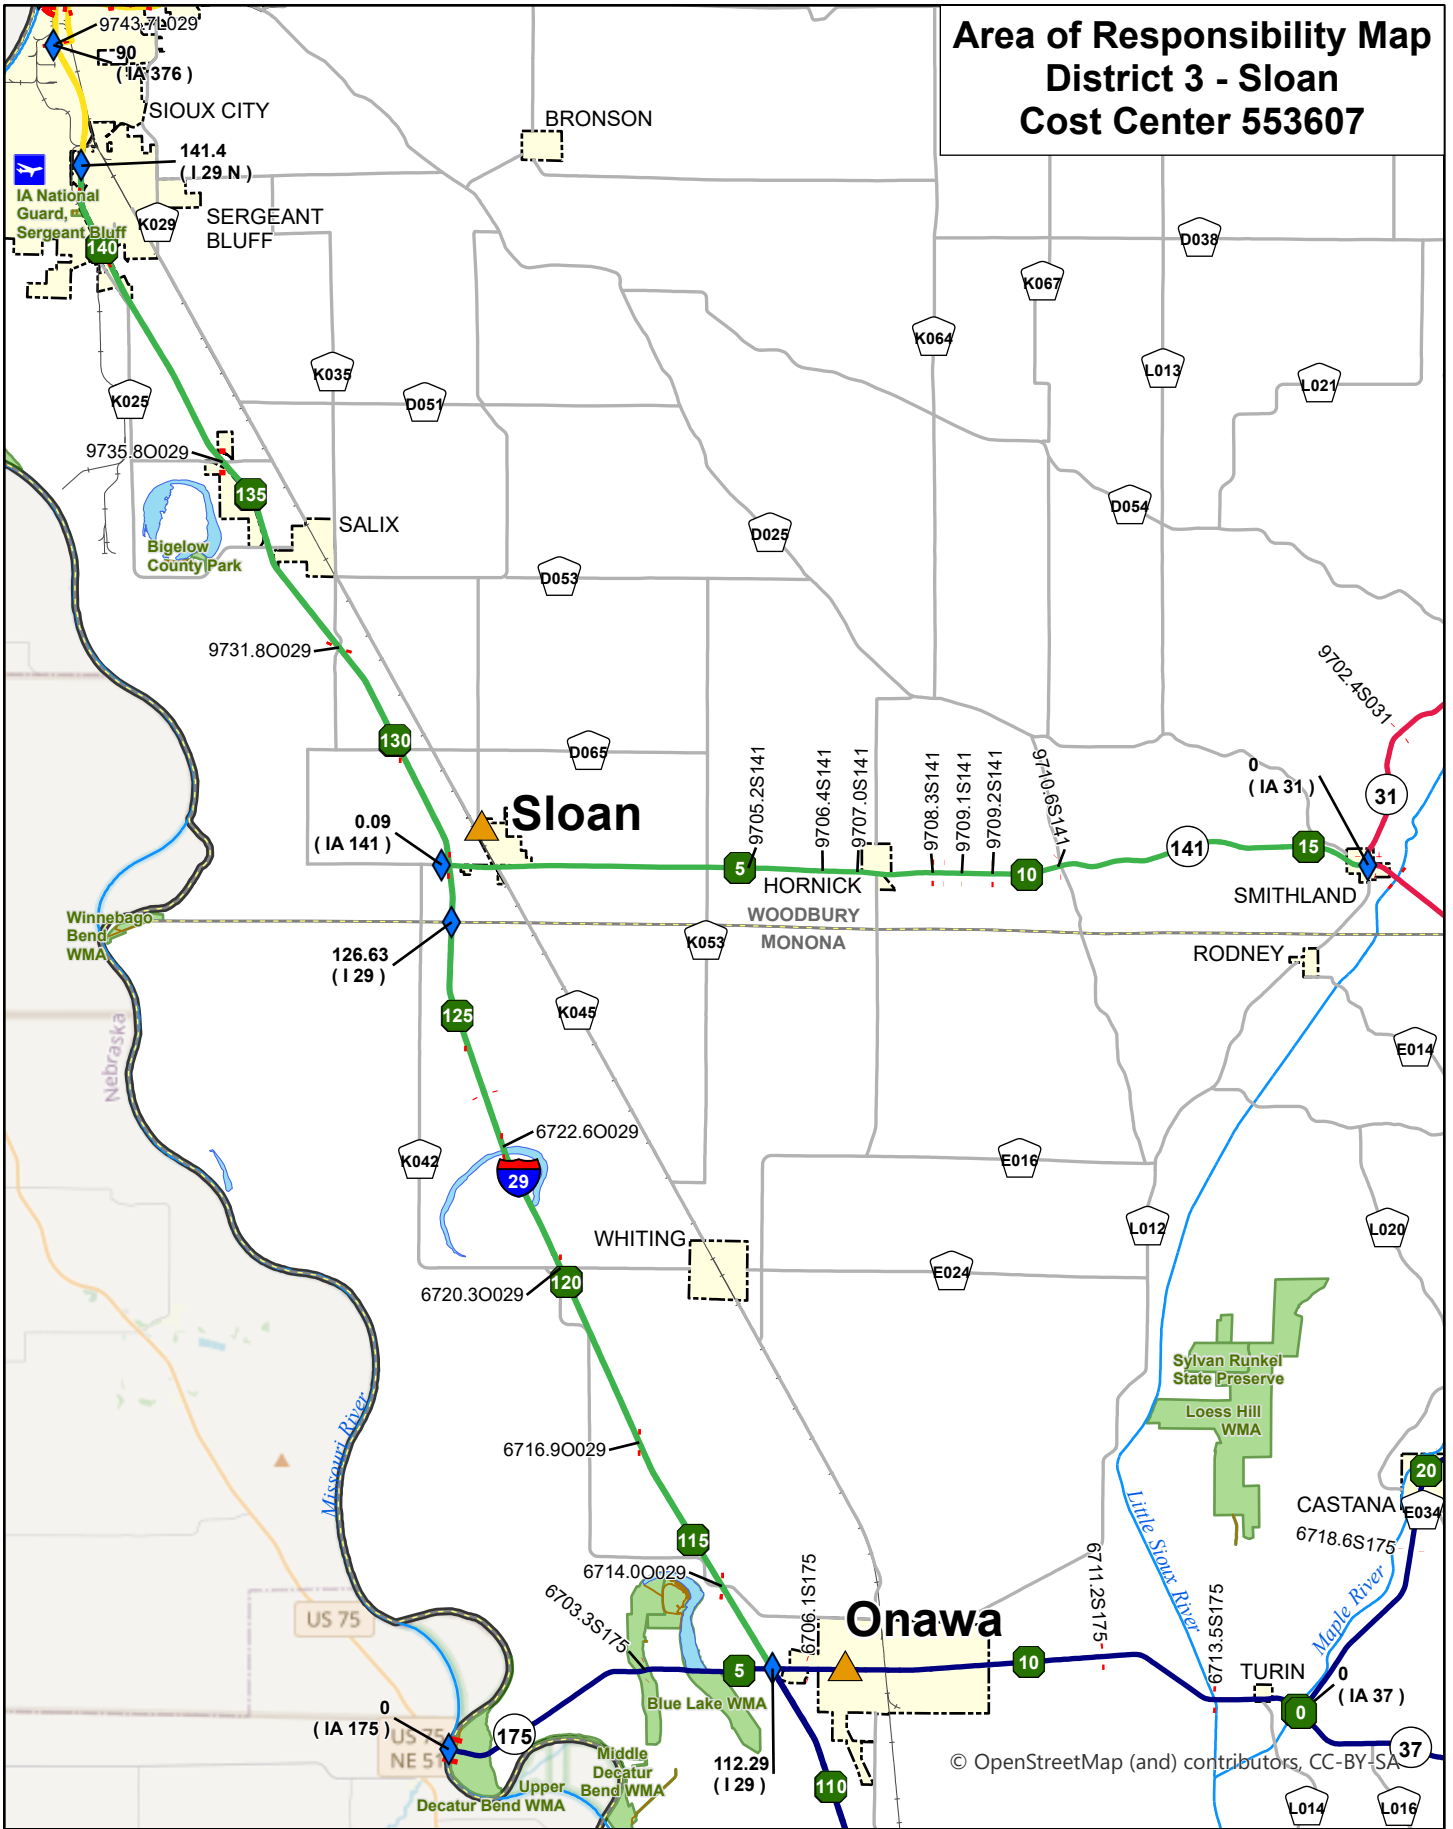

Area of Responsibility Map District 3 - Sloan Cost Center 553607

© OpenStreetMap (and) contributors, CC-BY-SA

Reference Scale: 1:285,000

As of July 16, 2021

W:\Highway\Maintenance\GIS\Projects\AreaResponsibilityMaps\GarageMaps\D3\Sloan.aprx

- Bridges
- Cost Center Milepost Breaks
- Maintenance Garages