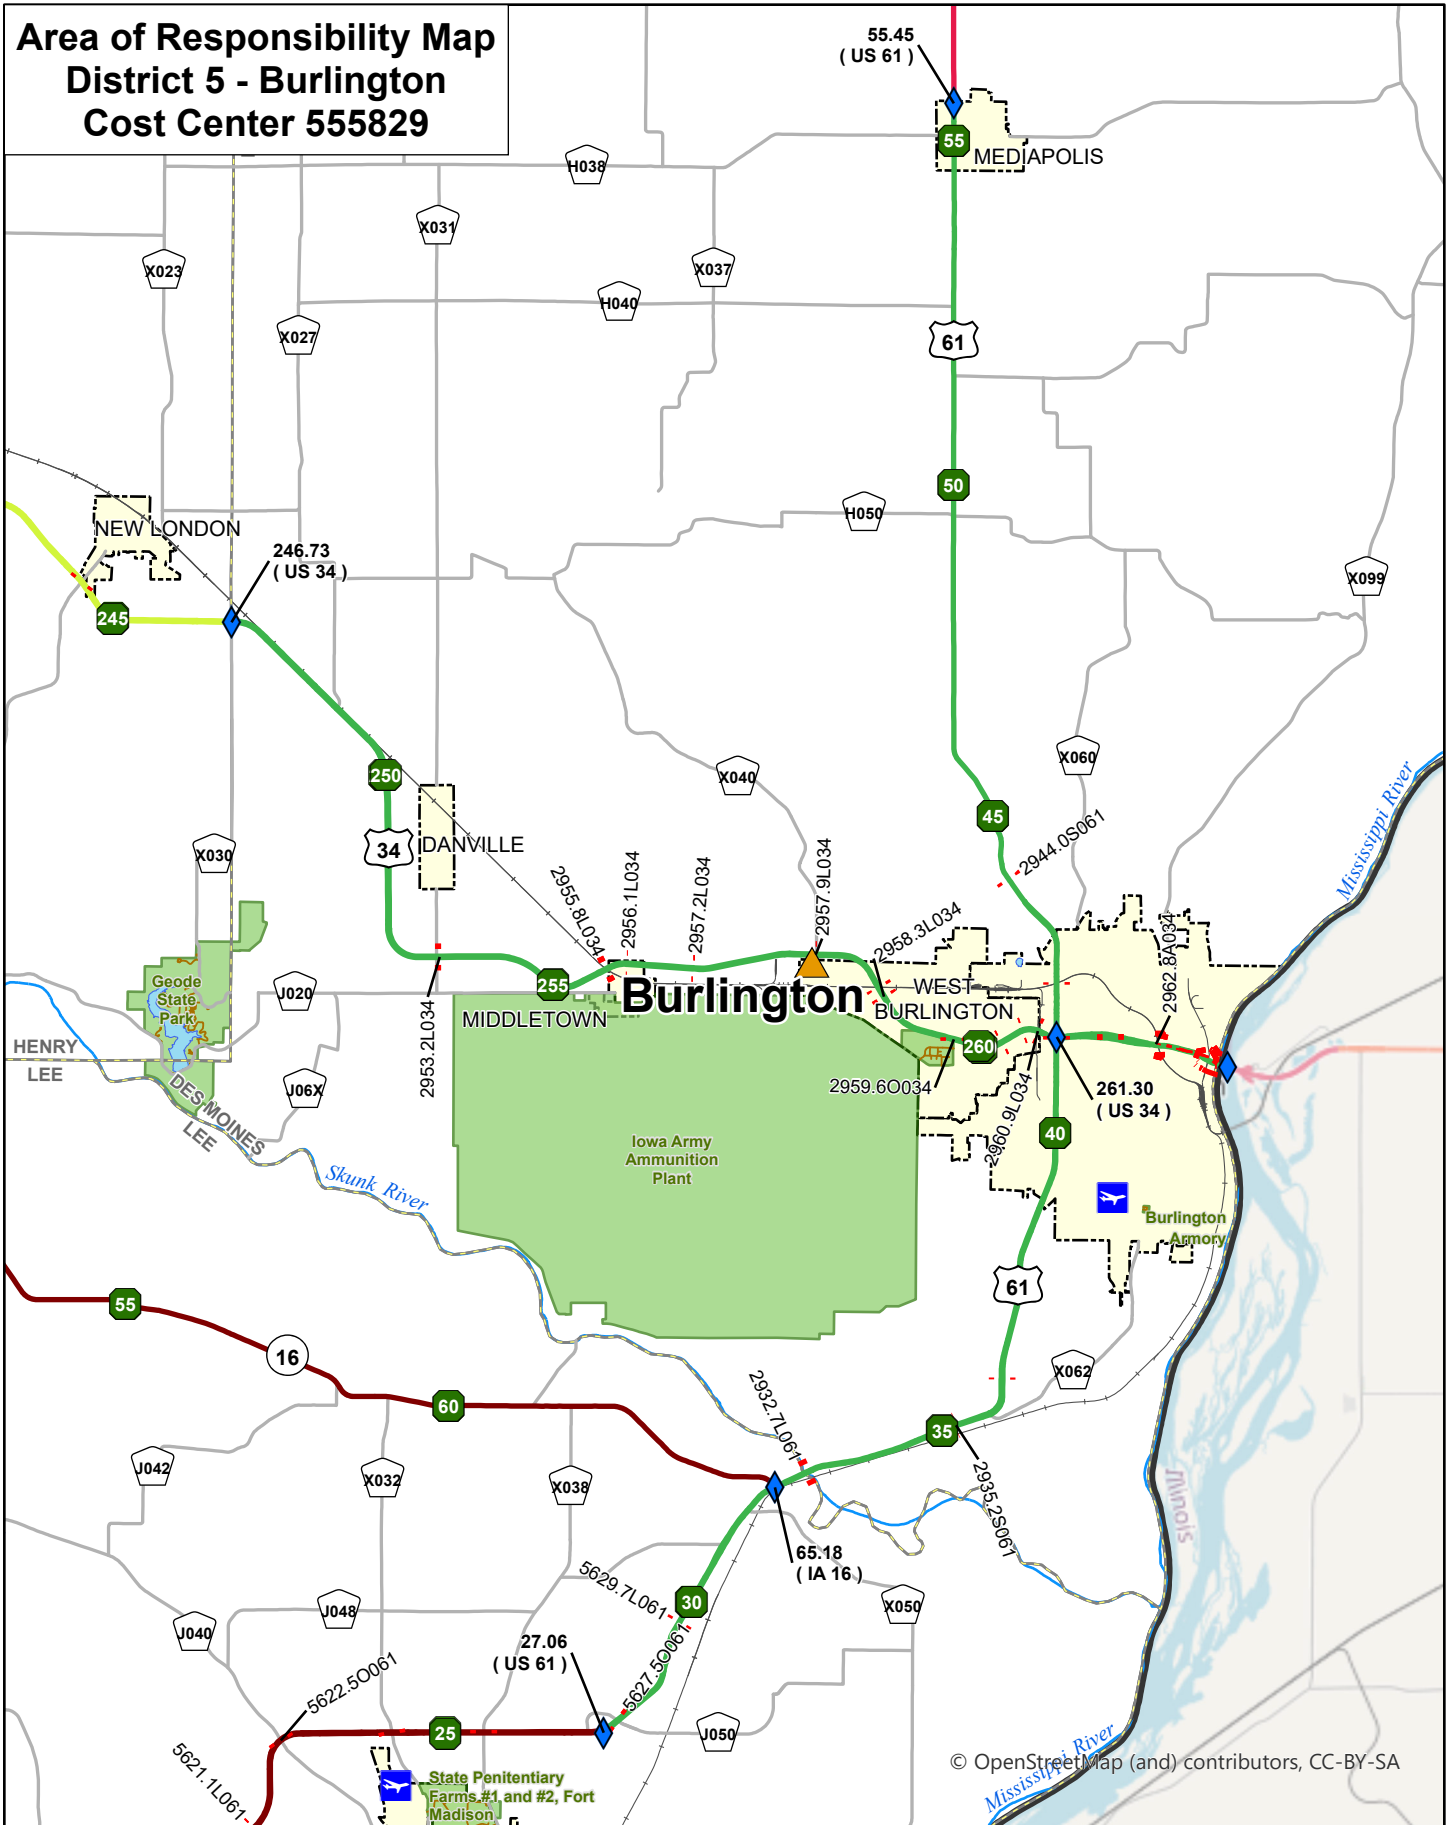

# Area of Responsibility Map District 5 - Burlington Cost Center 555829

© OpenStreetMap (and) contributors, CC-BY-SA

Reference Scale: 1:235,000  
As of August 4, 2021

W:\Highway\Maintenance\GIS\Projects\AreaResponsibilityMaps\GarageMaps\ID5\Burlington.aprx

-  Bridges
-  Cost Center Milepost Breaks
-  Maintenance Garages