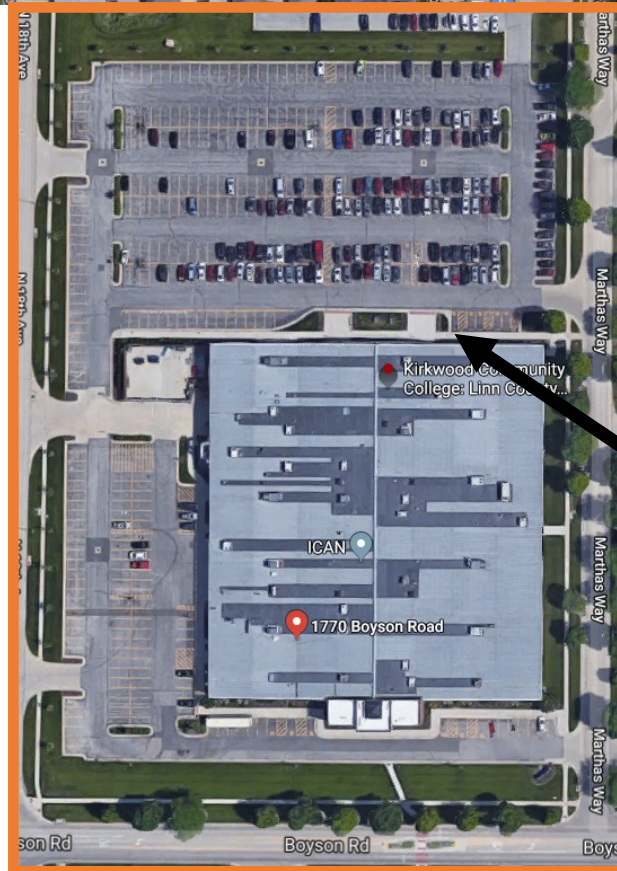

**Linn County Regional
Center of Kirkwood
Community College**

**1770 Boyson Road
Hiawatha, IA 52233
319-398-1052**

Room 900

January 25th & 26th

8:30 - 4:30

Interstate 380

Use the parking lot on the North side of the building. (This is the back of the building)

There are 2 doors on this side.

As you are facing the building, go in through the door on the left. (East door) Room 900 is just inside the door.

Check-in begins @ 8:00