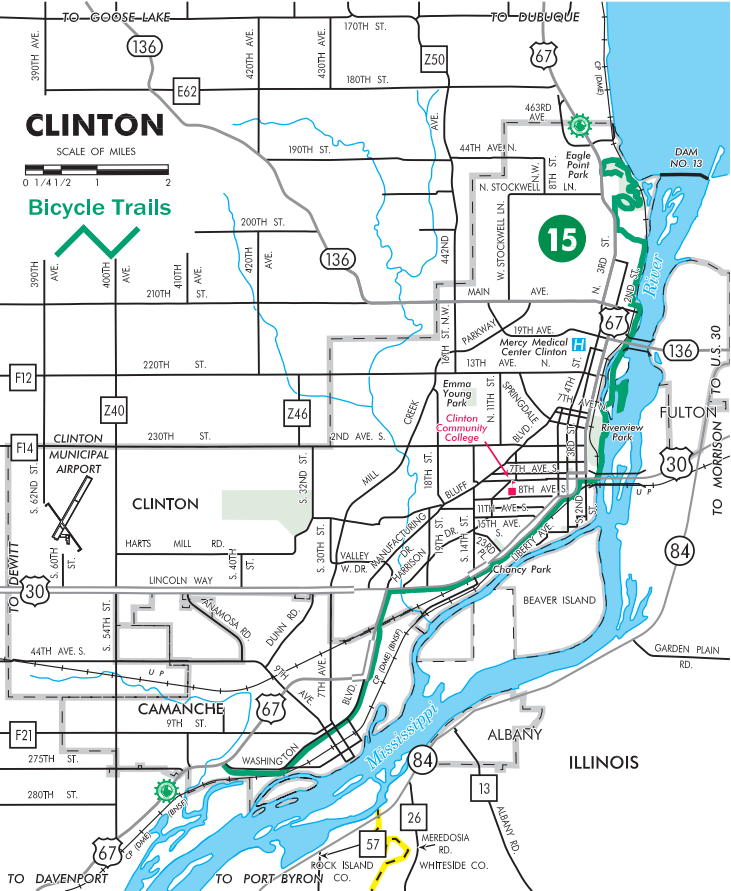

CLINTON

SCALE OF MILES

Bicycle Trails

136

Z50

67

E62

DAM NO. 13

Z46

F14

CLINTON MUNICIPAL AIRPORT

CLINTON

30

F21

CAMANACHE

67

TO PORT-BYRON CO.

ROCK ISLAND CO.

MEREDOSIA RD. WHITESIDE CO.

ALBANY RD.

GARDEN PLAIN RD.

BEAVER ISLAND

Chancy Park

Riverview Park