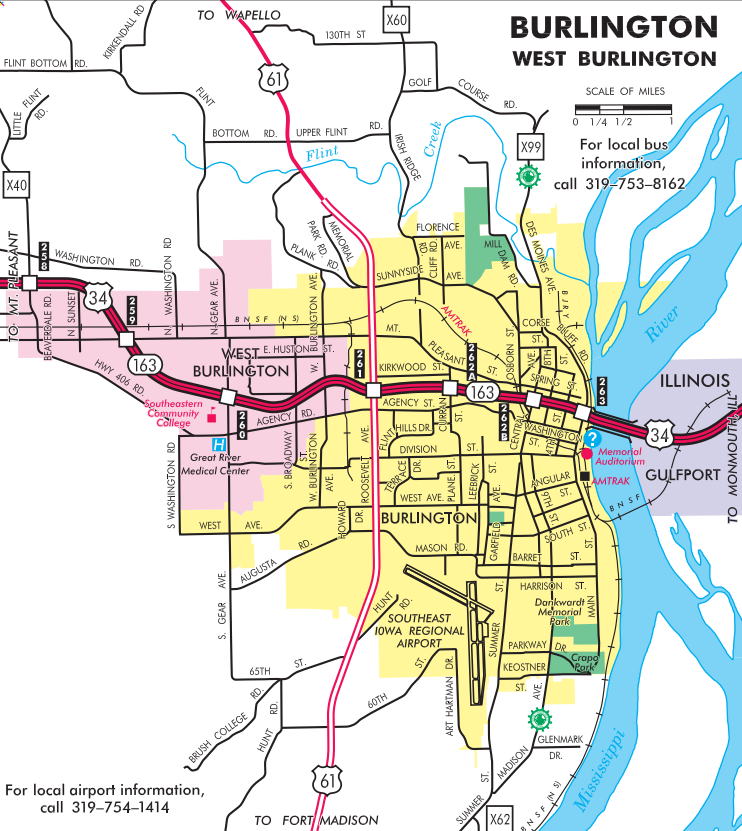

BURLINGTON WEST BURLINGTON

SCALE OF MILES

For local bus
information,
call 319-753-8162

For local airport information,
call 319-754-1414