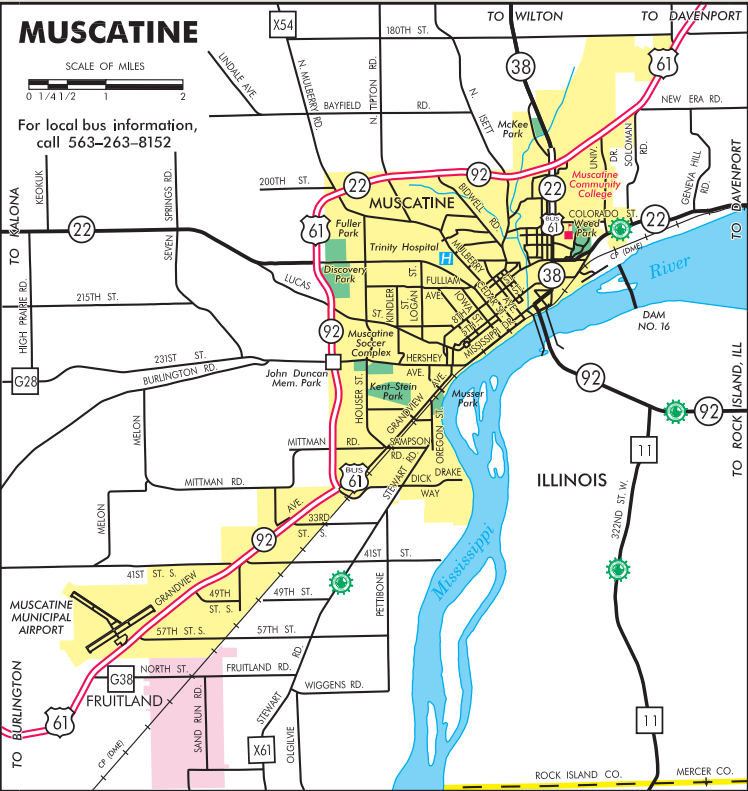

MUSCATINE

SCALE OF MILES

For local bus information,
call 563-263-8152

ROCK ISLAND CO. MERCER CO.