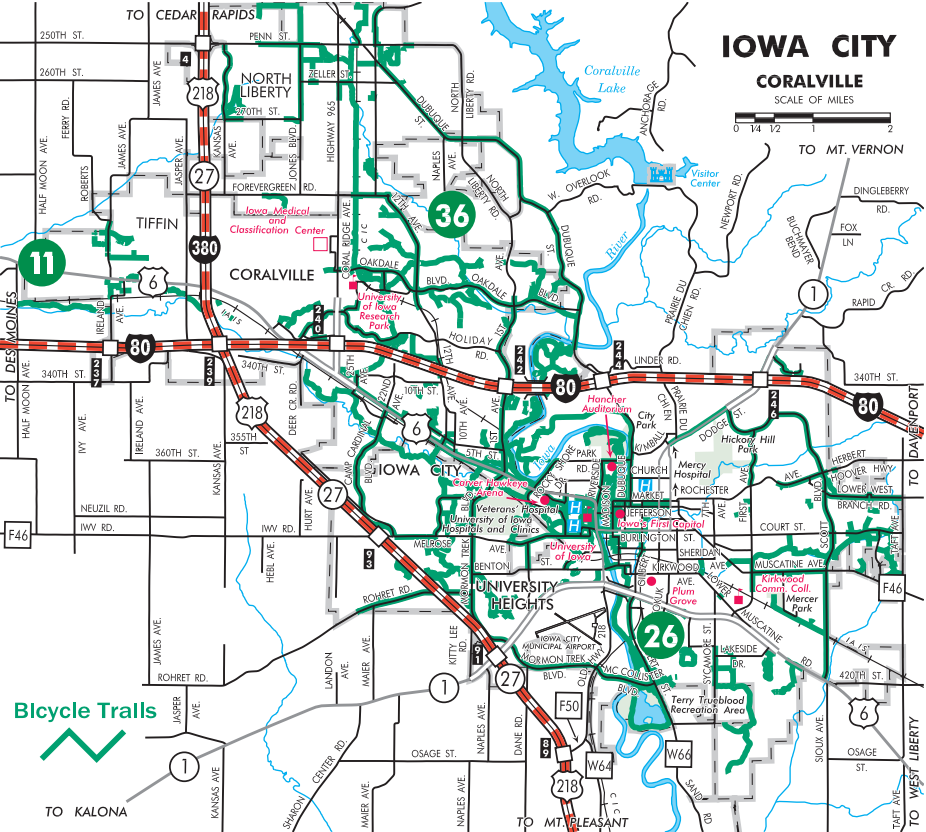

IOWA CITY

CORALVILLE

SCALE OF MILES

Bicycle Trails

Iowa Medical and Classification Center
University of Iowa Research Park
Hancker Auditorium
City Park
Museum
Jefferson University
Veterans Hospital
Hospitals and Clinics
University of Iowa
Kirkwood Comm. Coll.
Mercer Park
Terry Trustblood Recreation Area

Coralville Lake
Coralville River
Visitor Center

TO KALONA

TO MT. PLEASANT

TO MT. VERNON

TO WEST LIBERTY

TO DES MOINES

TO DALLASPORT