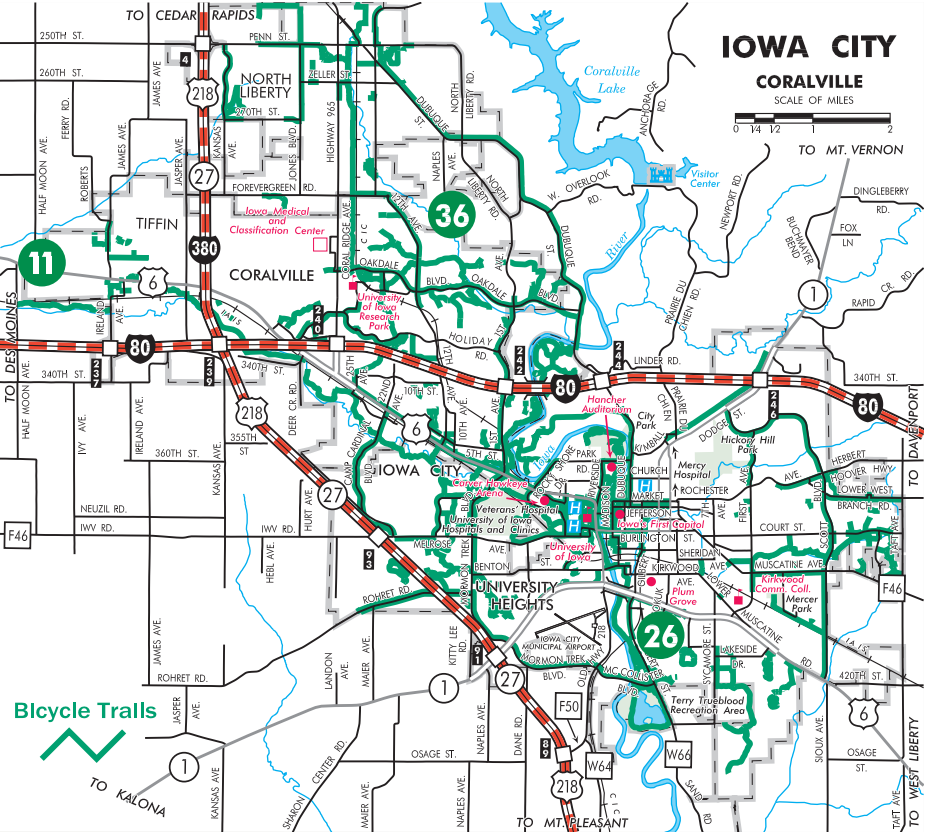

IOWA CITY

CORALVILLE

SCALE OF MILES

Bicycle Trails

TO KALONA