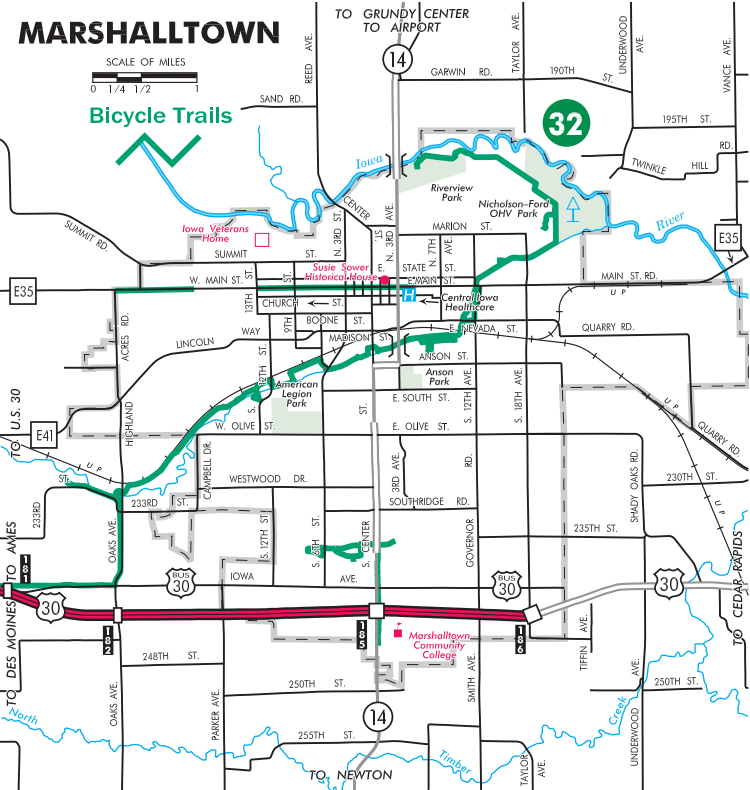

MARSHALLTOWN

Bicycle Trails

TO GRUNDY CENTER
TO AIRPORT

32

14

Iowa Veterans Home

Susie Sower Historical House

Riverview Park

Nicholson-Ford OHV Park

Central Iowa Healthcare

American Legion Park

Anson Park

Marshalltown Community College

TO U.S. 30

TO DES MOINES

TO CEDAR RAPIDS

TO NEWTON