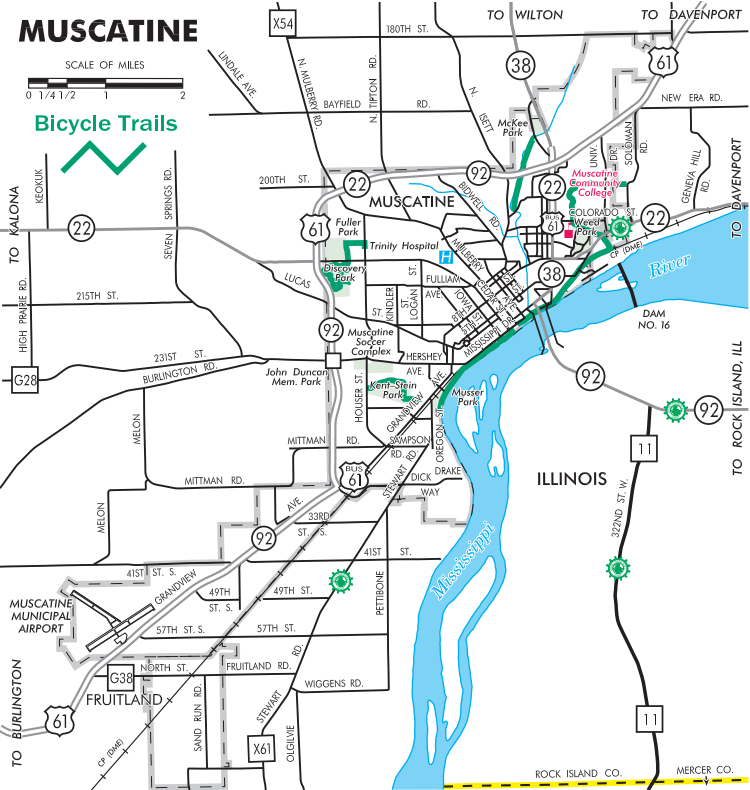

MUSCATINE

SCALE OF MILES

Bicycle Trails

X54

180TH ST.

TO WILTON

TO DAVENPORT

38

61

LINDALE AVE.

N. HILBERY RD.

N. TIPTON RD.

BAYFIELD RD.

N. 1ST

McKee Park

NEW ERA RD.

TO KALONA

KEOKUK

22

SEVEN SPRINGS RD.

200TH ST.

22

MUSCATINE

92

BIDWELL RD.

Muscatine Community College

UNIV. DR.

SOLEMAN RD.

COLORADO ST.

Weese Park

GENEVA HILL RD.

TO DAVENPORT