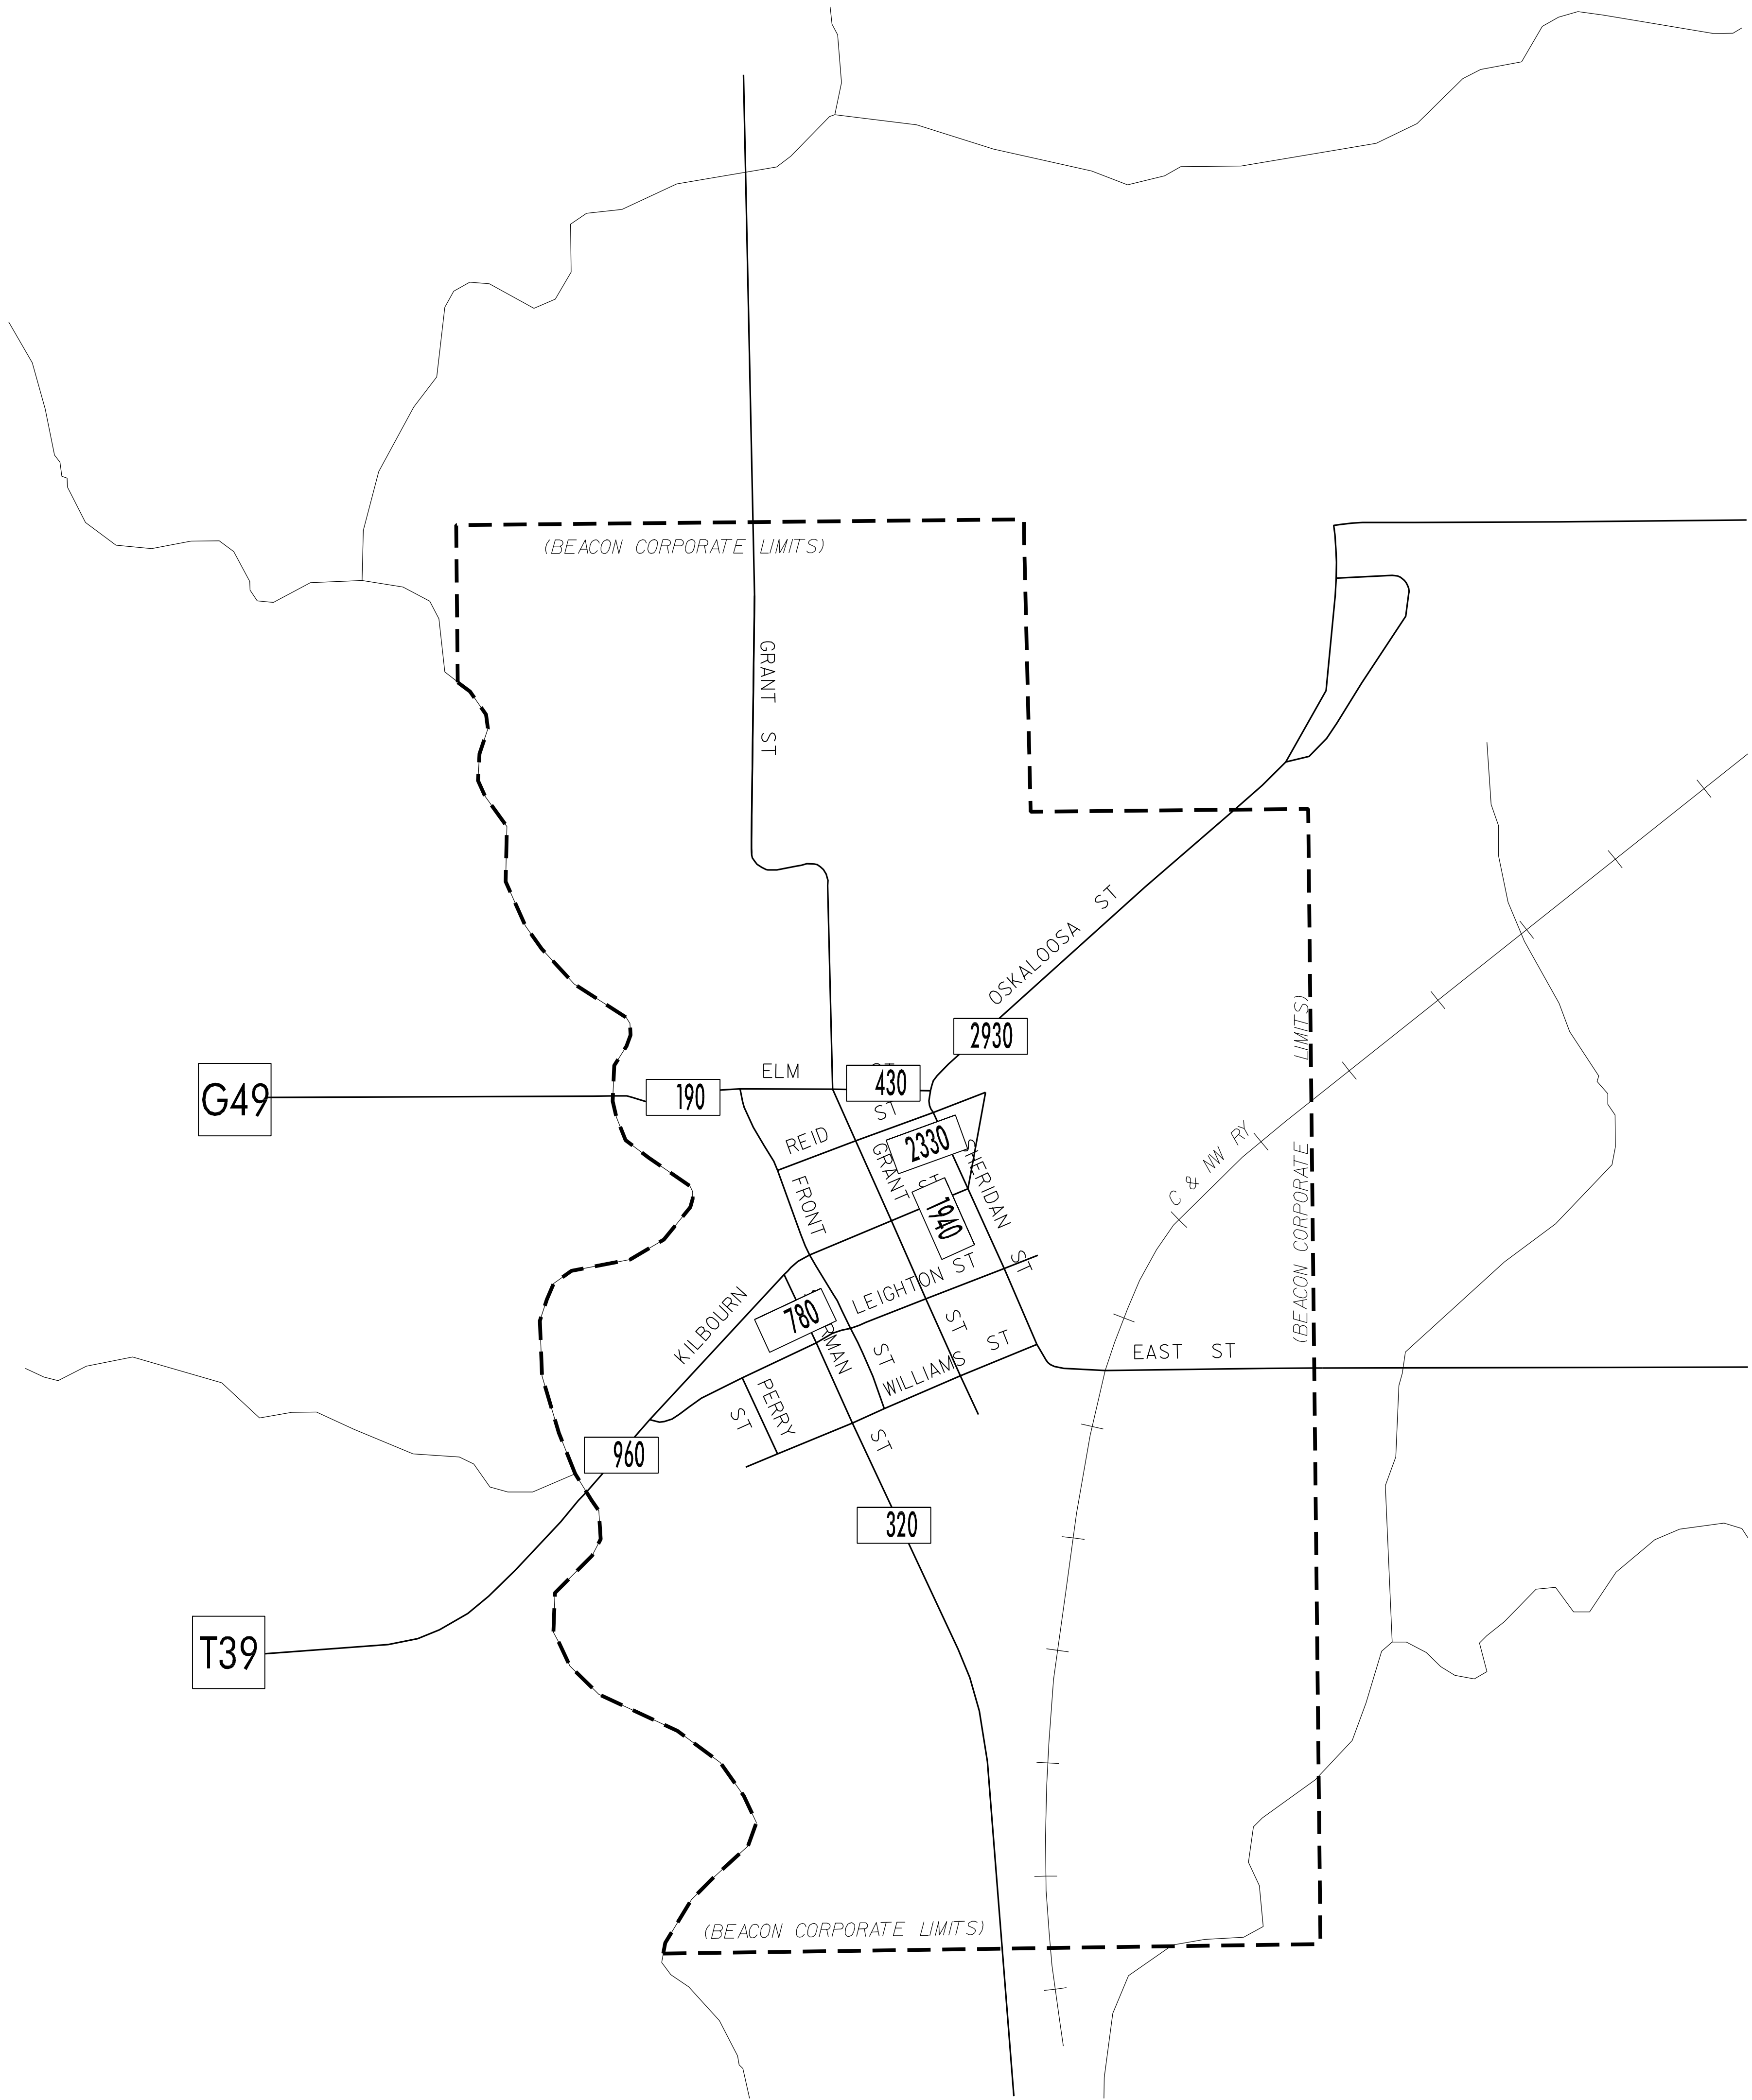

TRAFFIC FLOW MAP OF
BEACON
MAHASKA COUNTY
1998 ANNUAL AVERAGE DAILY TRAFFIC

LEGEND

RECORDER ONLY 
 MANUAL COUNT 