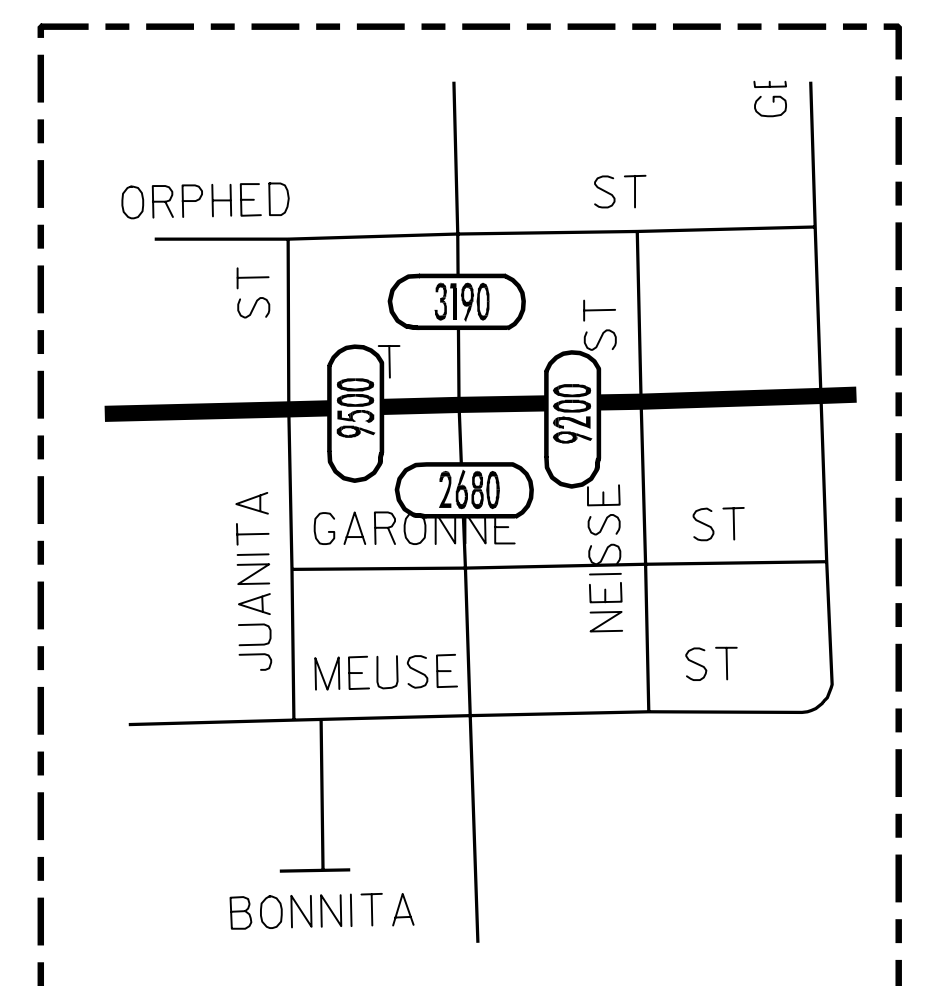

# TRAFFIC FLOW MAP OF BLUE GRASS SCOTT COUNTY 1998 ANNUAL AVERAGE DAILY TRAFFIC

## LEGEND

RECORDER ONLY   
MANUAL COUNT 