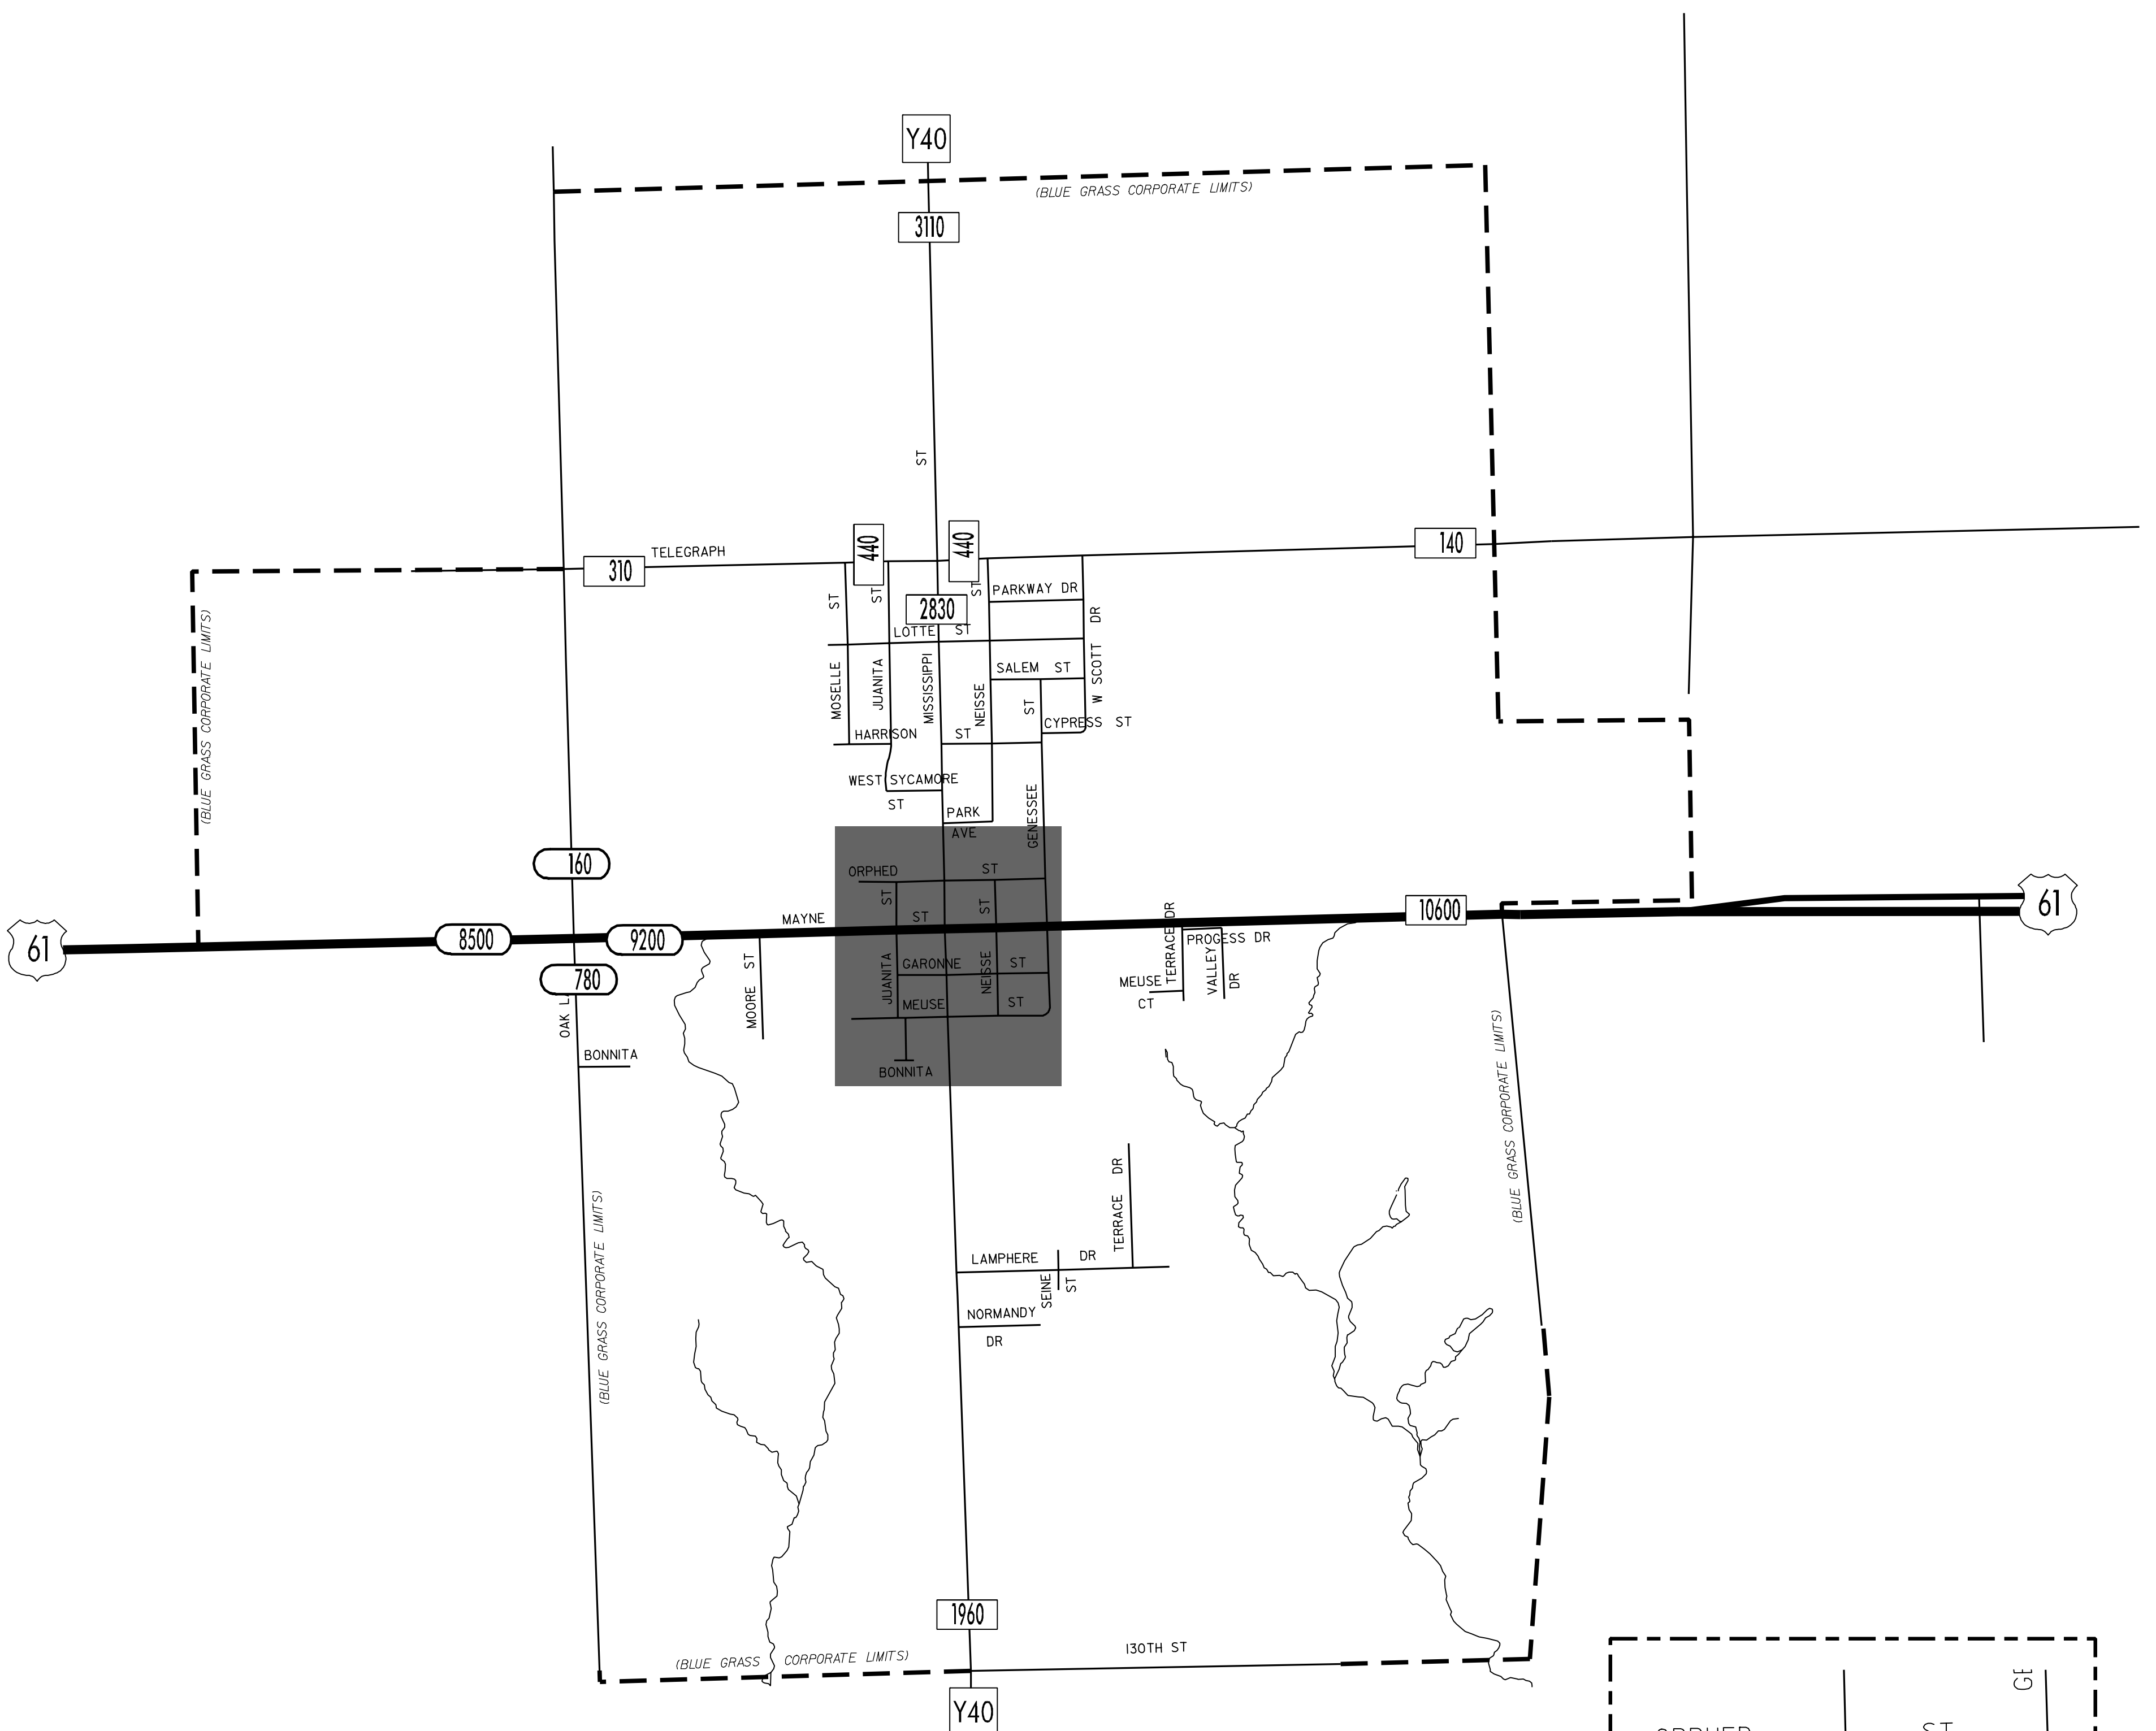

# TRAFFIC FLOW MAP OF BLUE GRASS SCOTT COUNTY 1998 ANNUAL AVERAGE DAILY TRAFFIC

## LEGEND

RECORDER ONLY   
MANUAL COUNT 