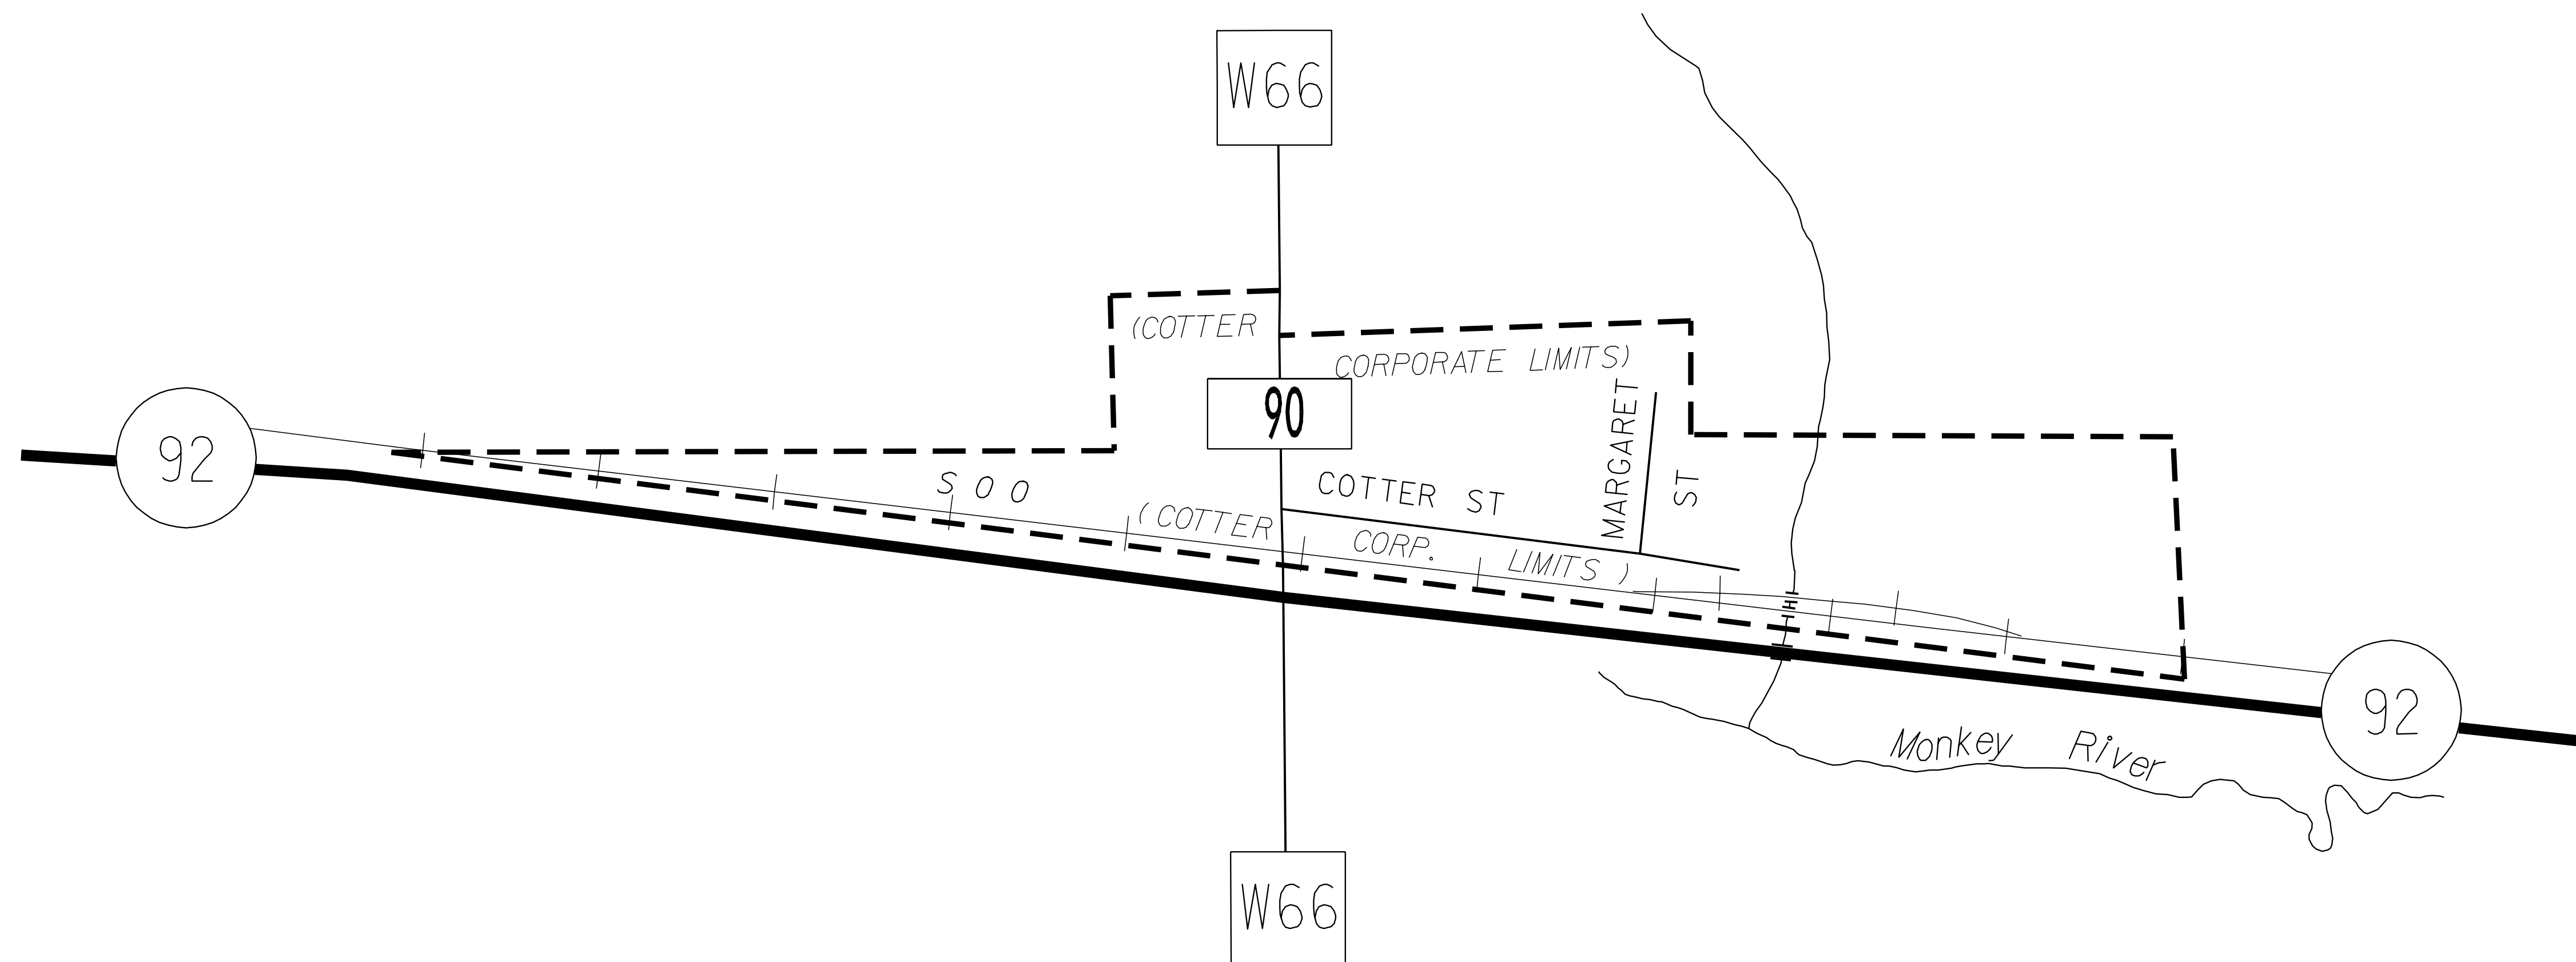

TRAFFIC FLOW MAP OF
COTTER
LOUISA COUNTY
1998 ANNUAL AVERAGE DAILY TRAFFIC

LEGEND

RECORDER ONLY 
MANUAL COUNT 