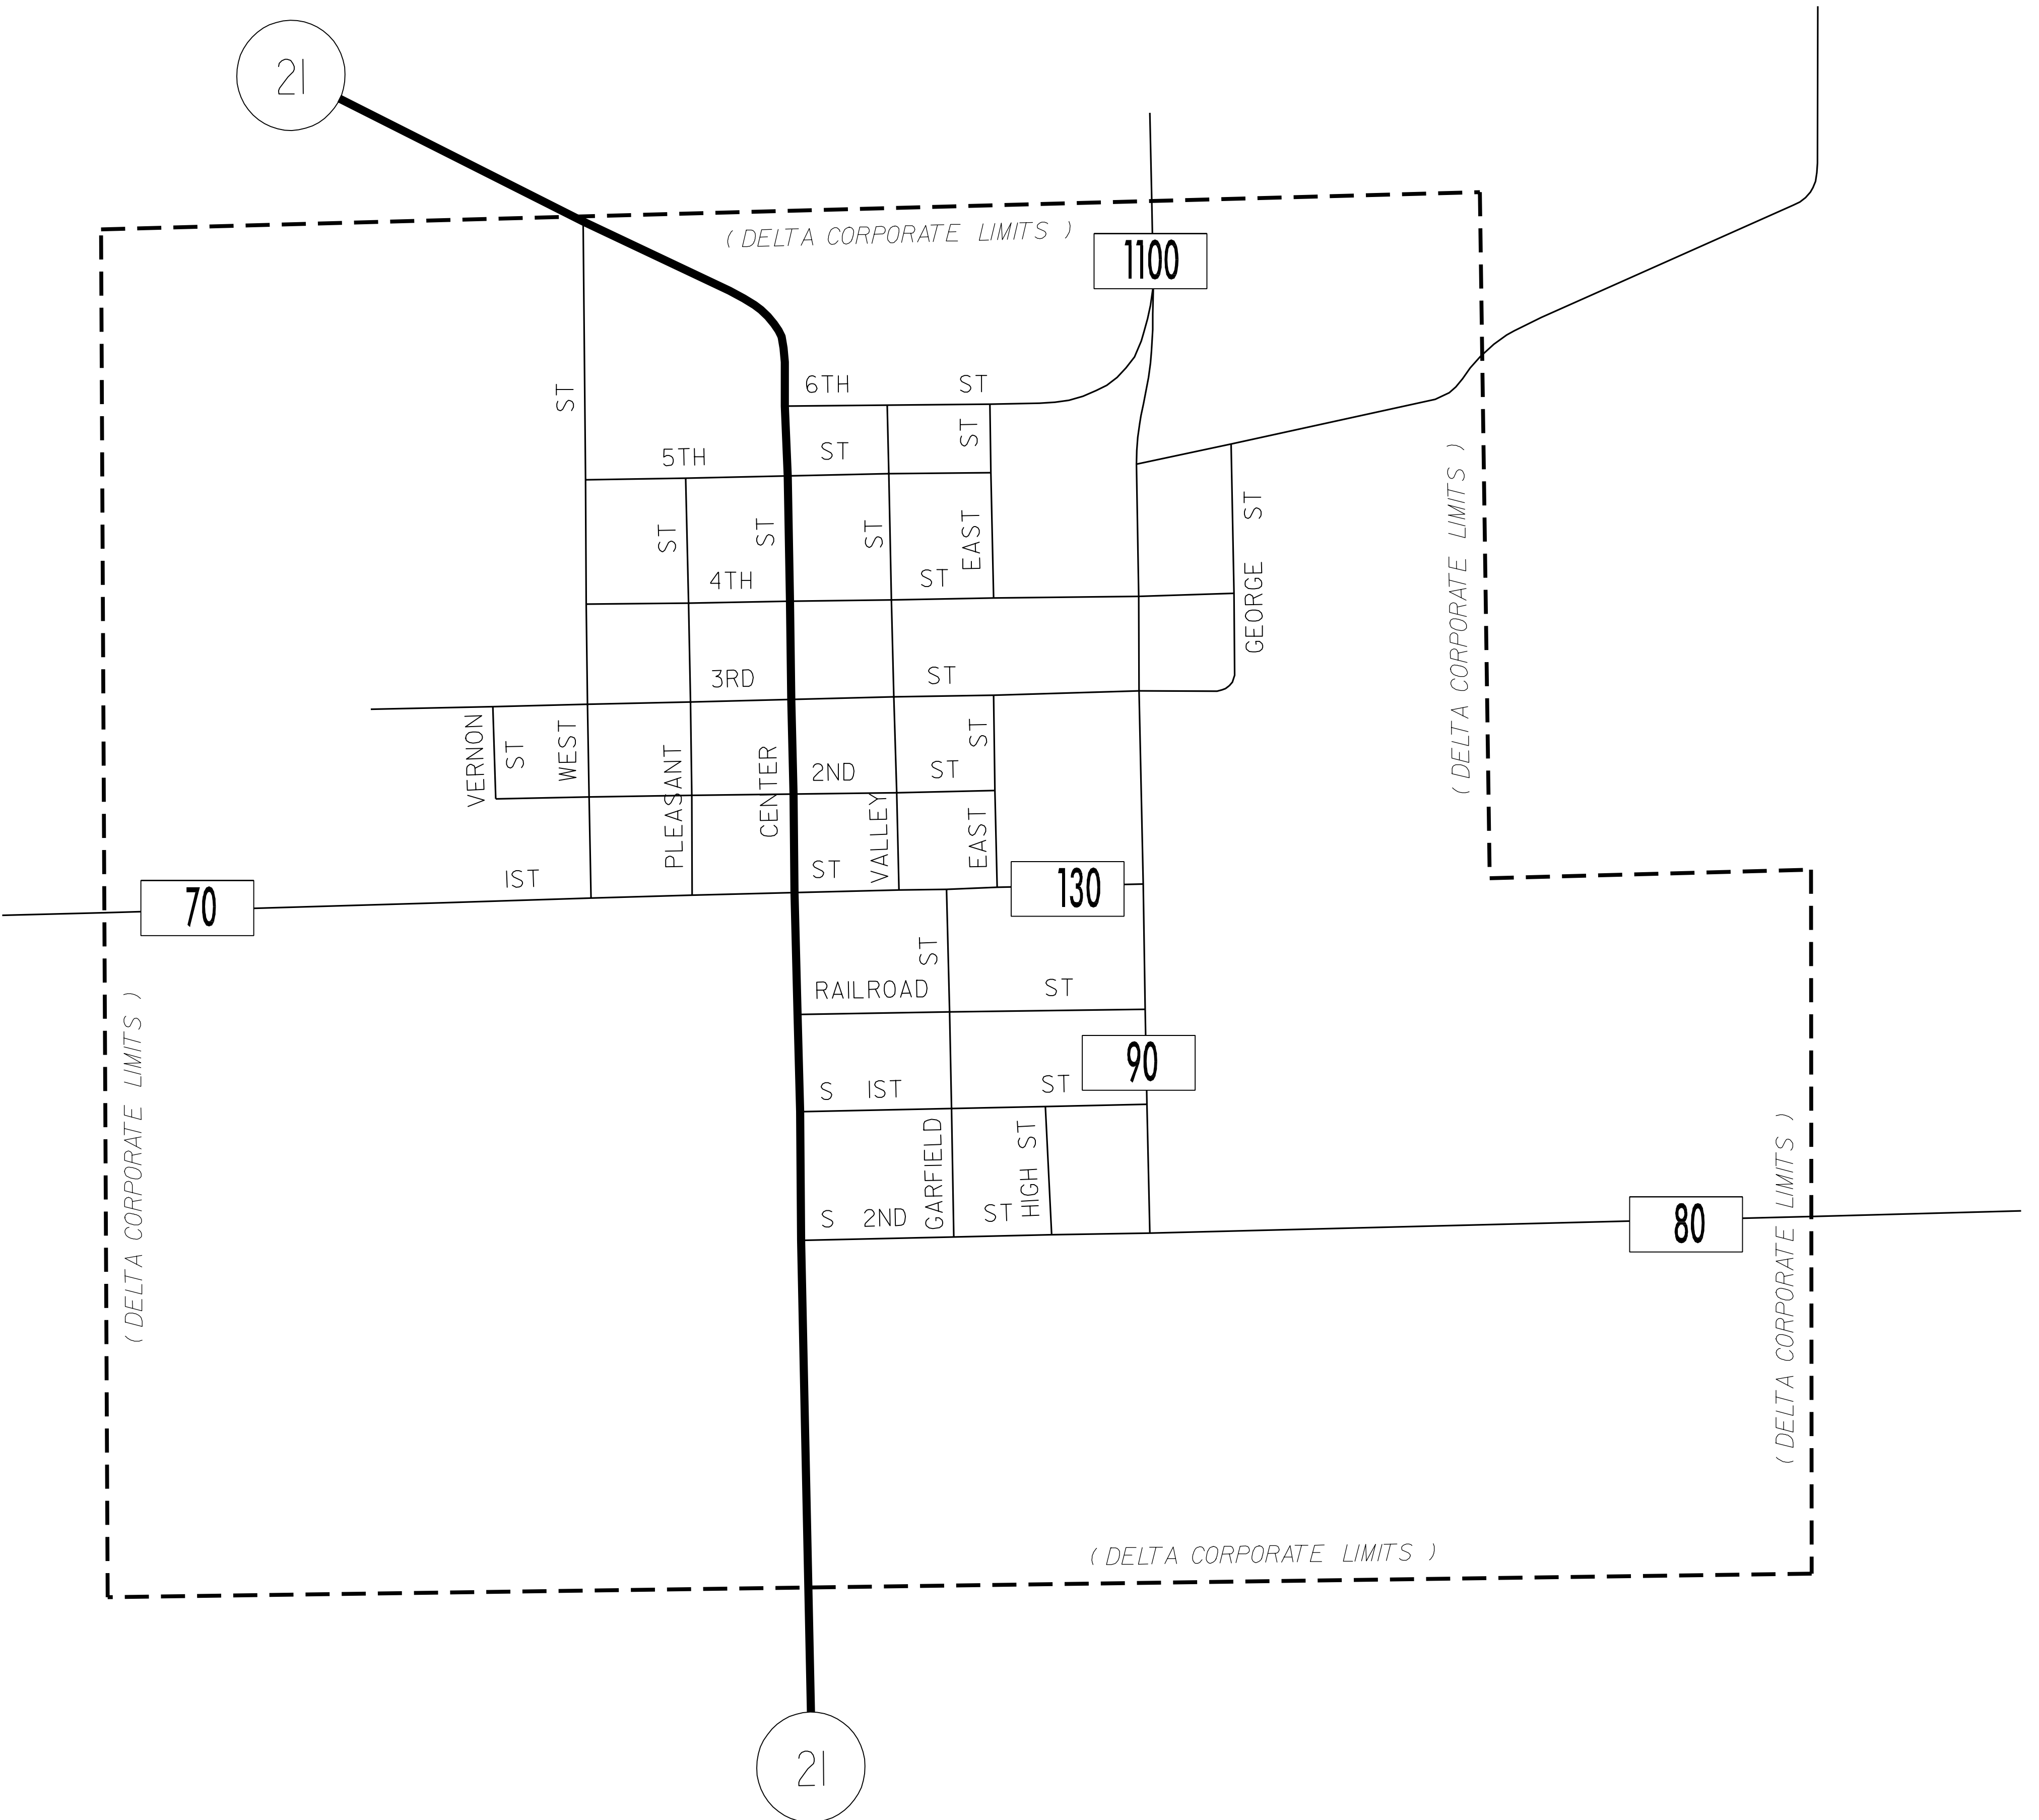

TRAFFIC FLOW MAP OF
DELTA
KEOKUK COUNTY
1998 ANNUAL AVERAGE DAILY TRAFFIC

LEGEND

- RECORDER ONLY 
- MANUAL COUNT 