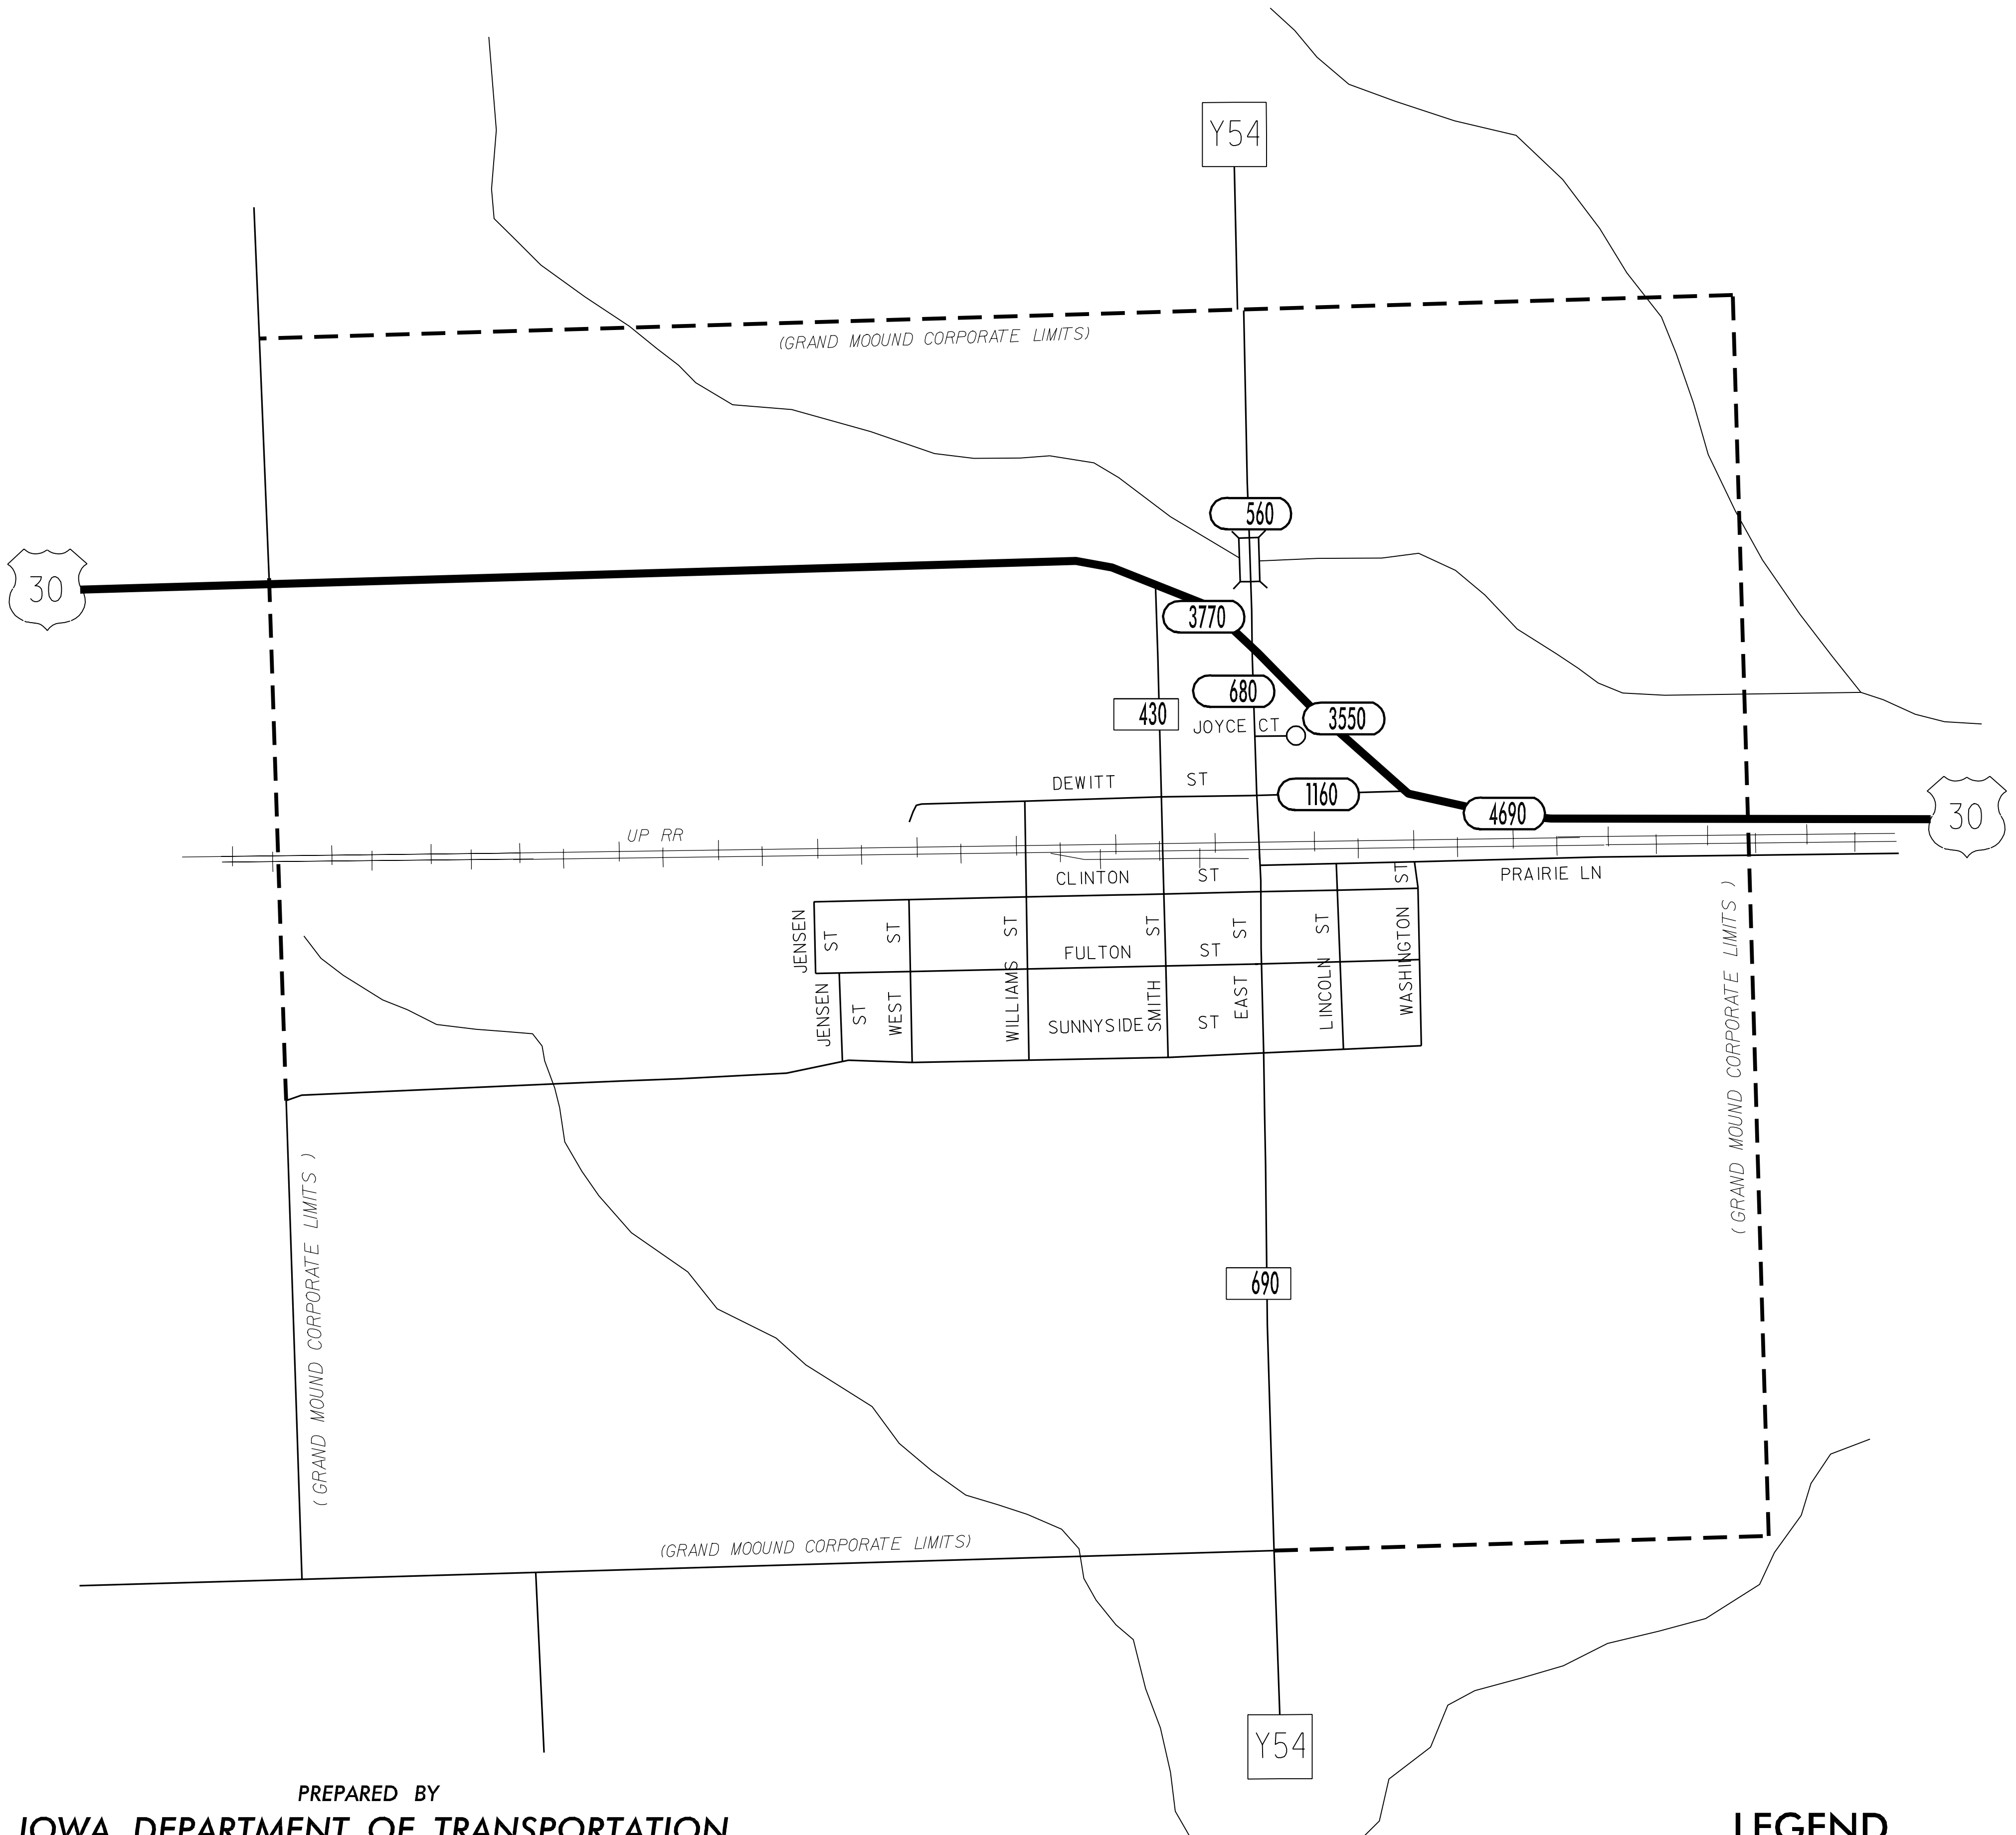

TRAFFIC FLOW MAP OF GRAND MOUND CLINTON COUNTY 1998 ANNUAL AVERAGE DAILY TRAFFIC

LEGEND

RECORDER ONLY 
MANUAL COUNT 