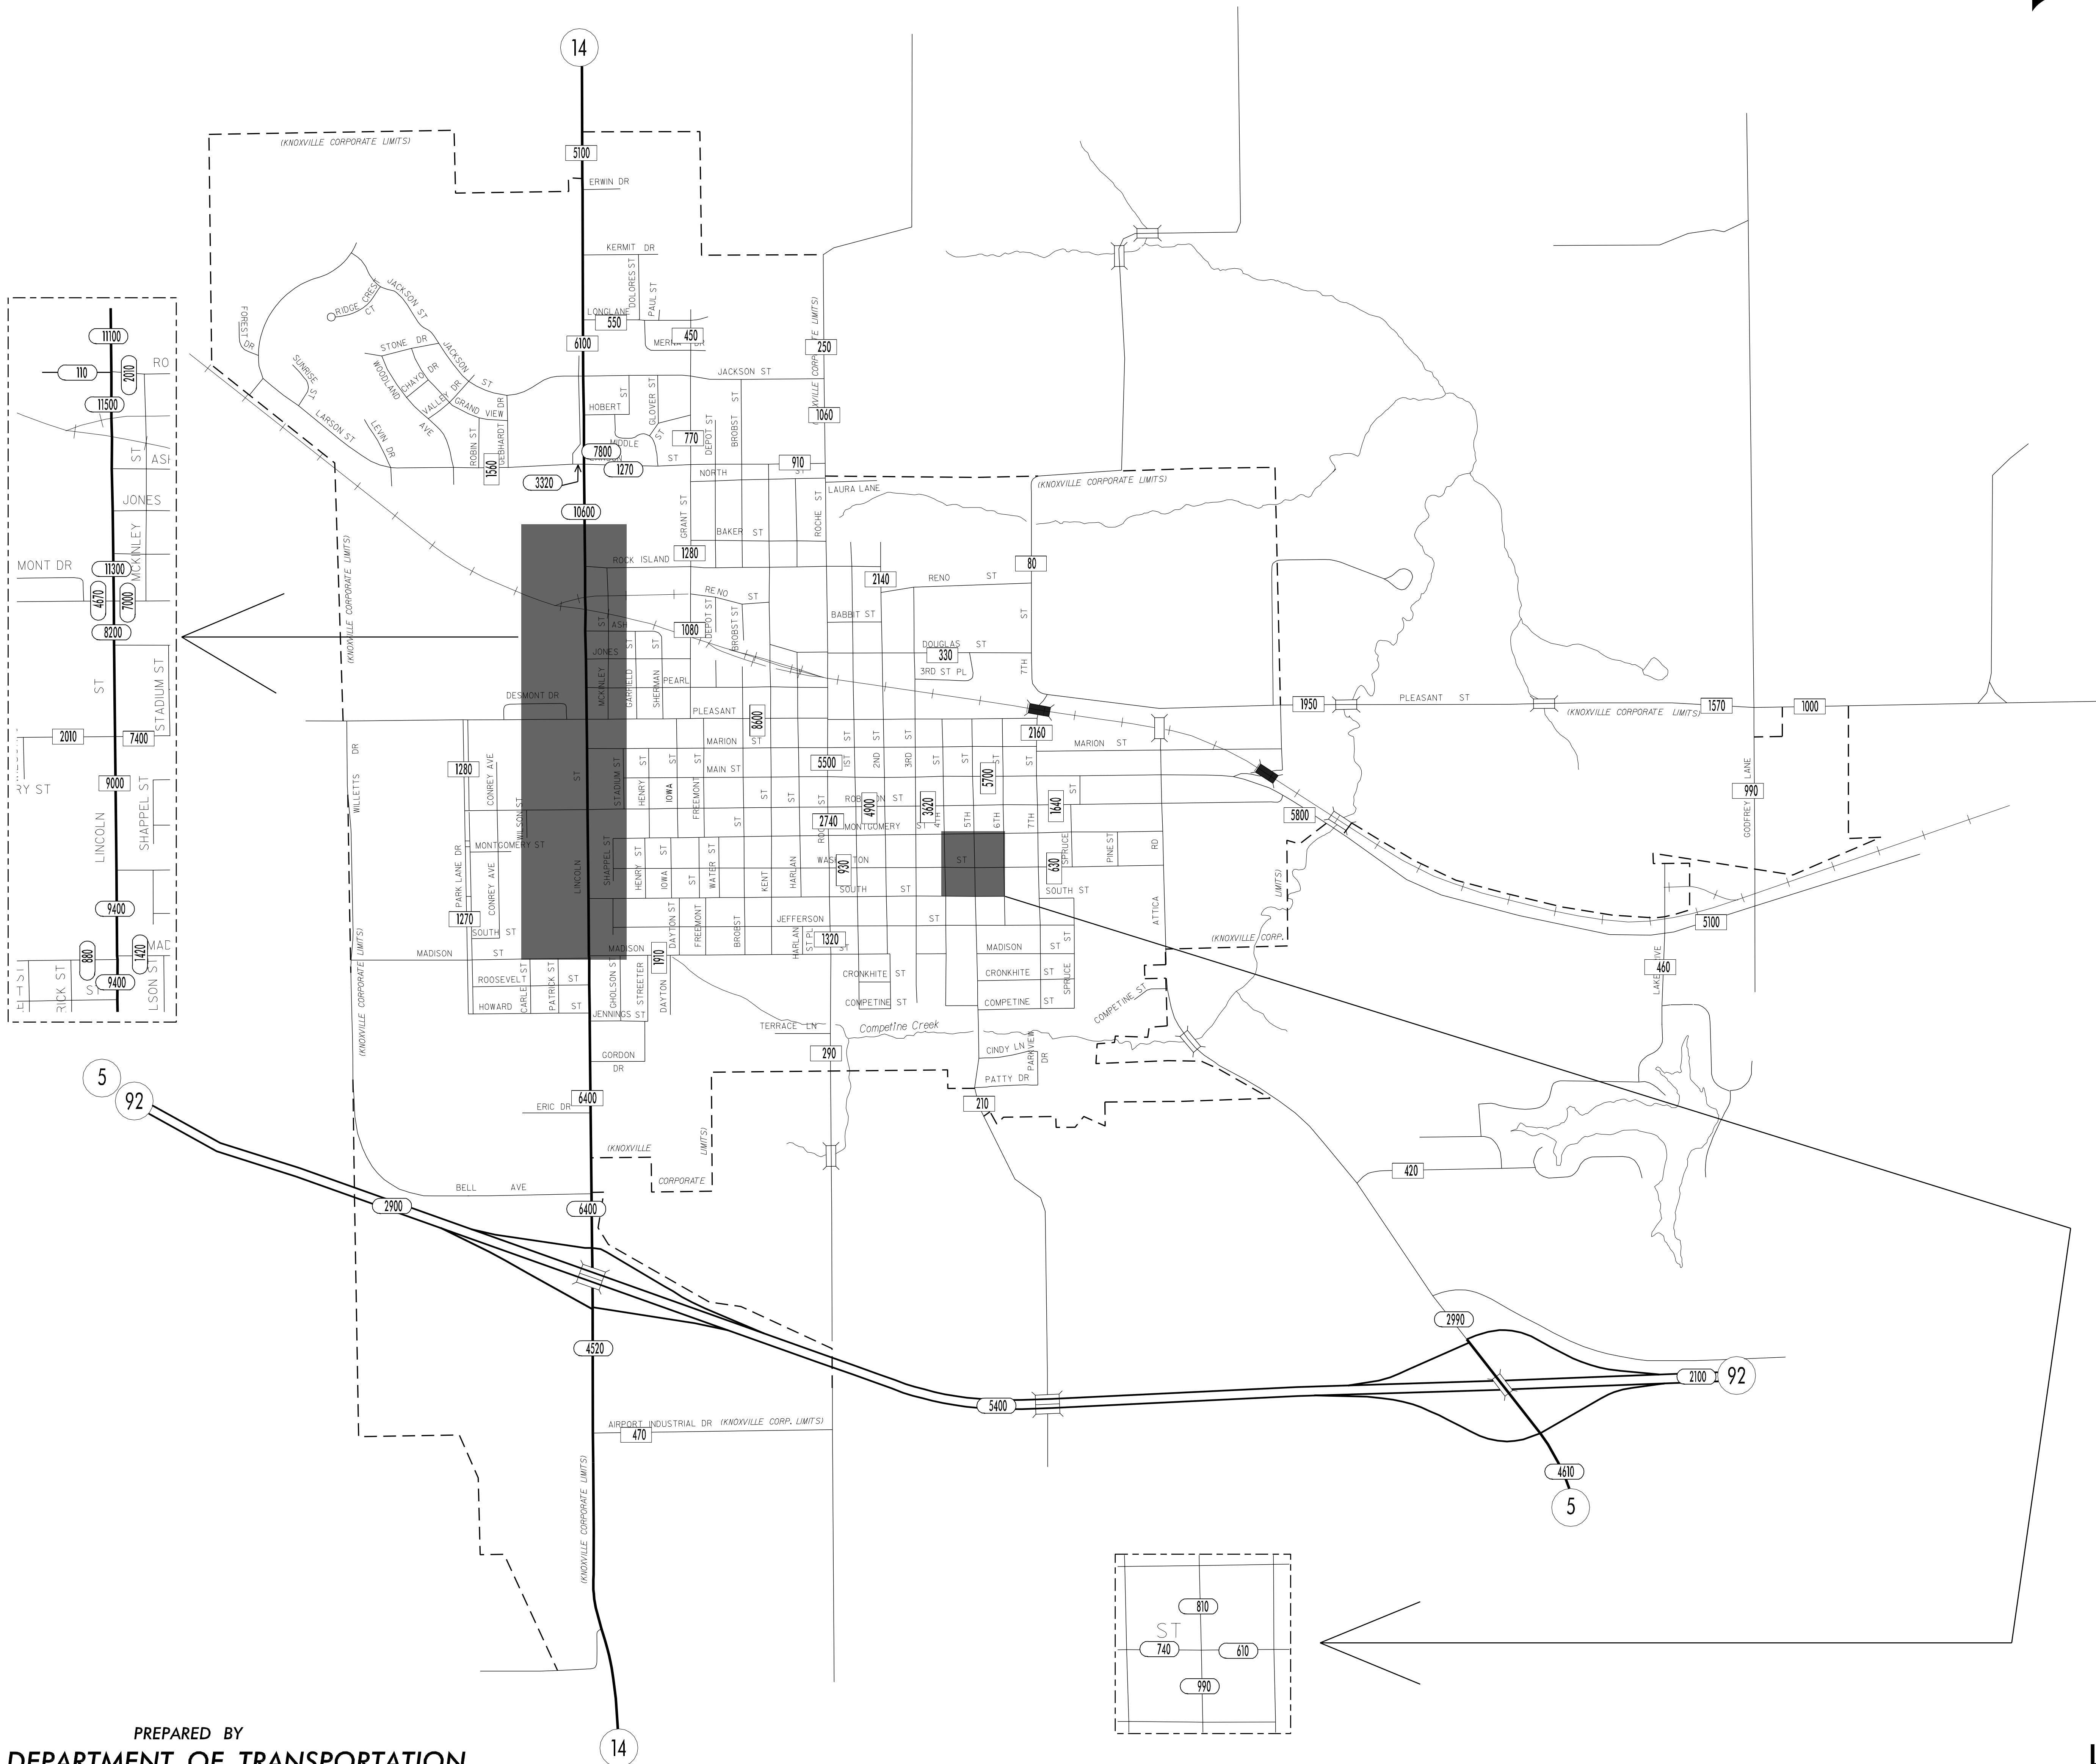

TRAFFIC FLOW MAP OF
KNOXVILLE
MARION COUNTY
 1998 ANNUAL AVERAGE DAILY TRAFFIC

LEGEND

RECORDER ONLY 
 MANUAL COUNT 