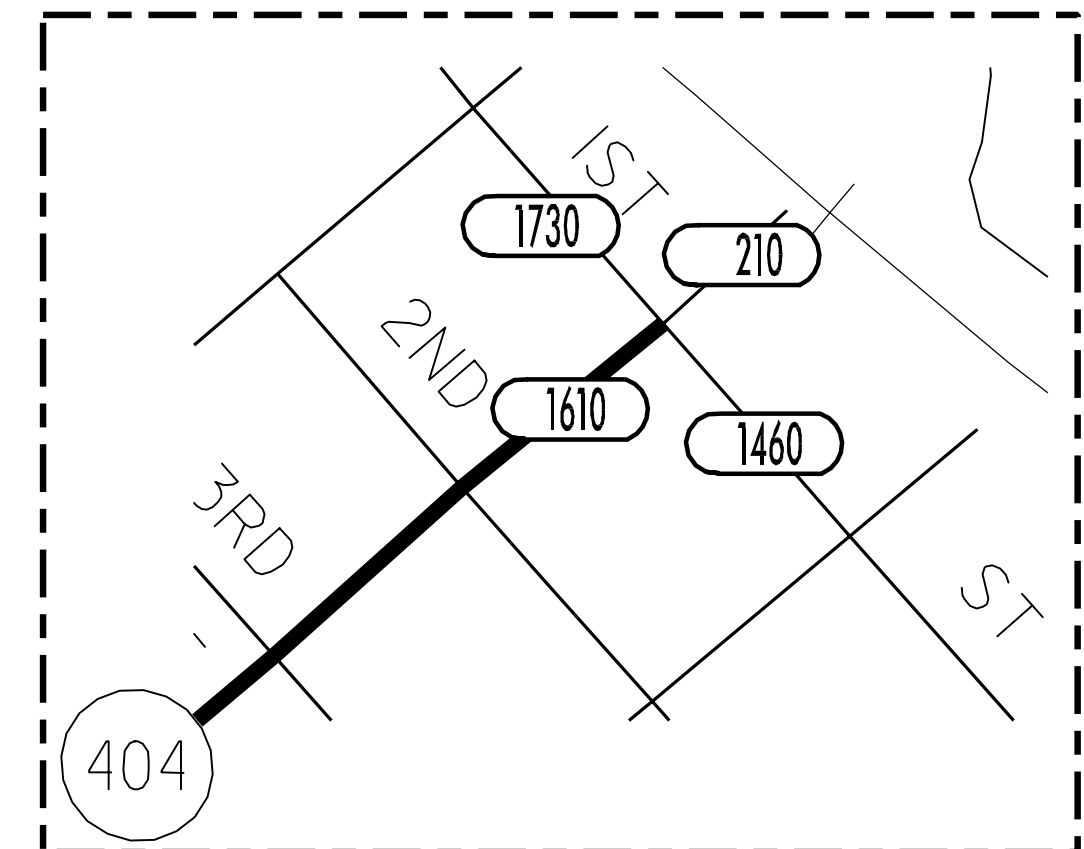

**TRAFFIC FLOW MAP OF
MONTROSE
LEE COUNTY
1998 ANNUAL AVERAGE DAILY TRAFFIC**

LEGEND

RECORDER ONLY 
MANUAL COUNT 