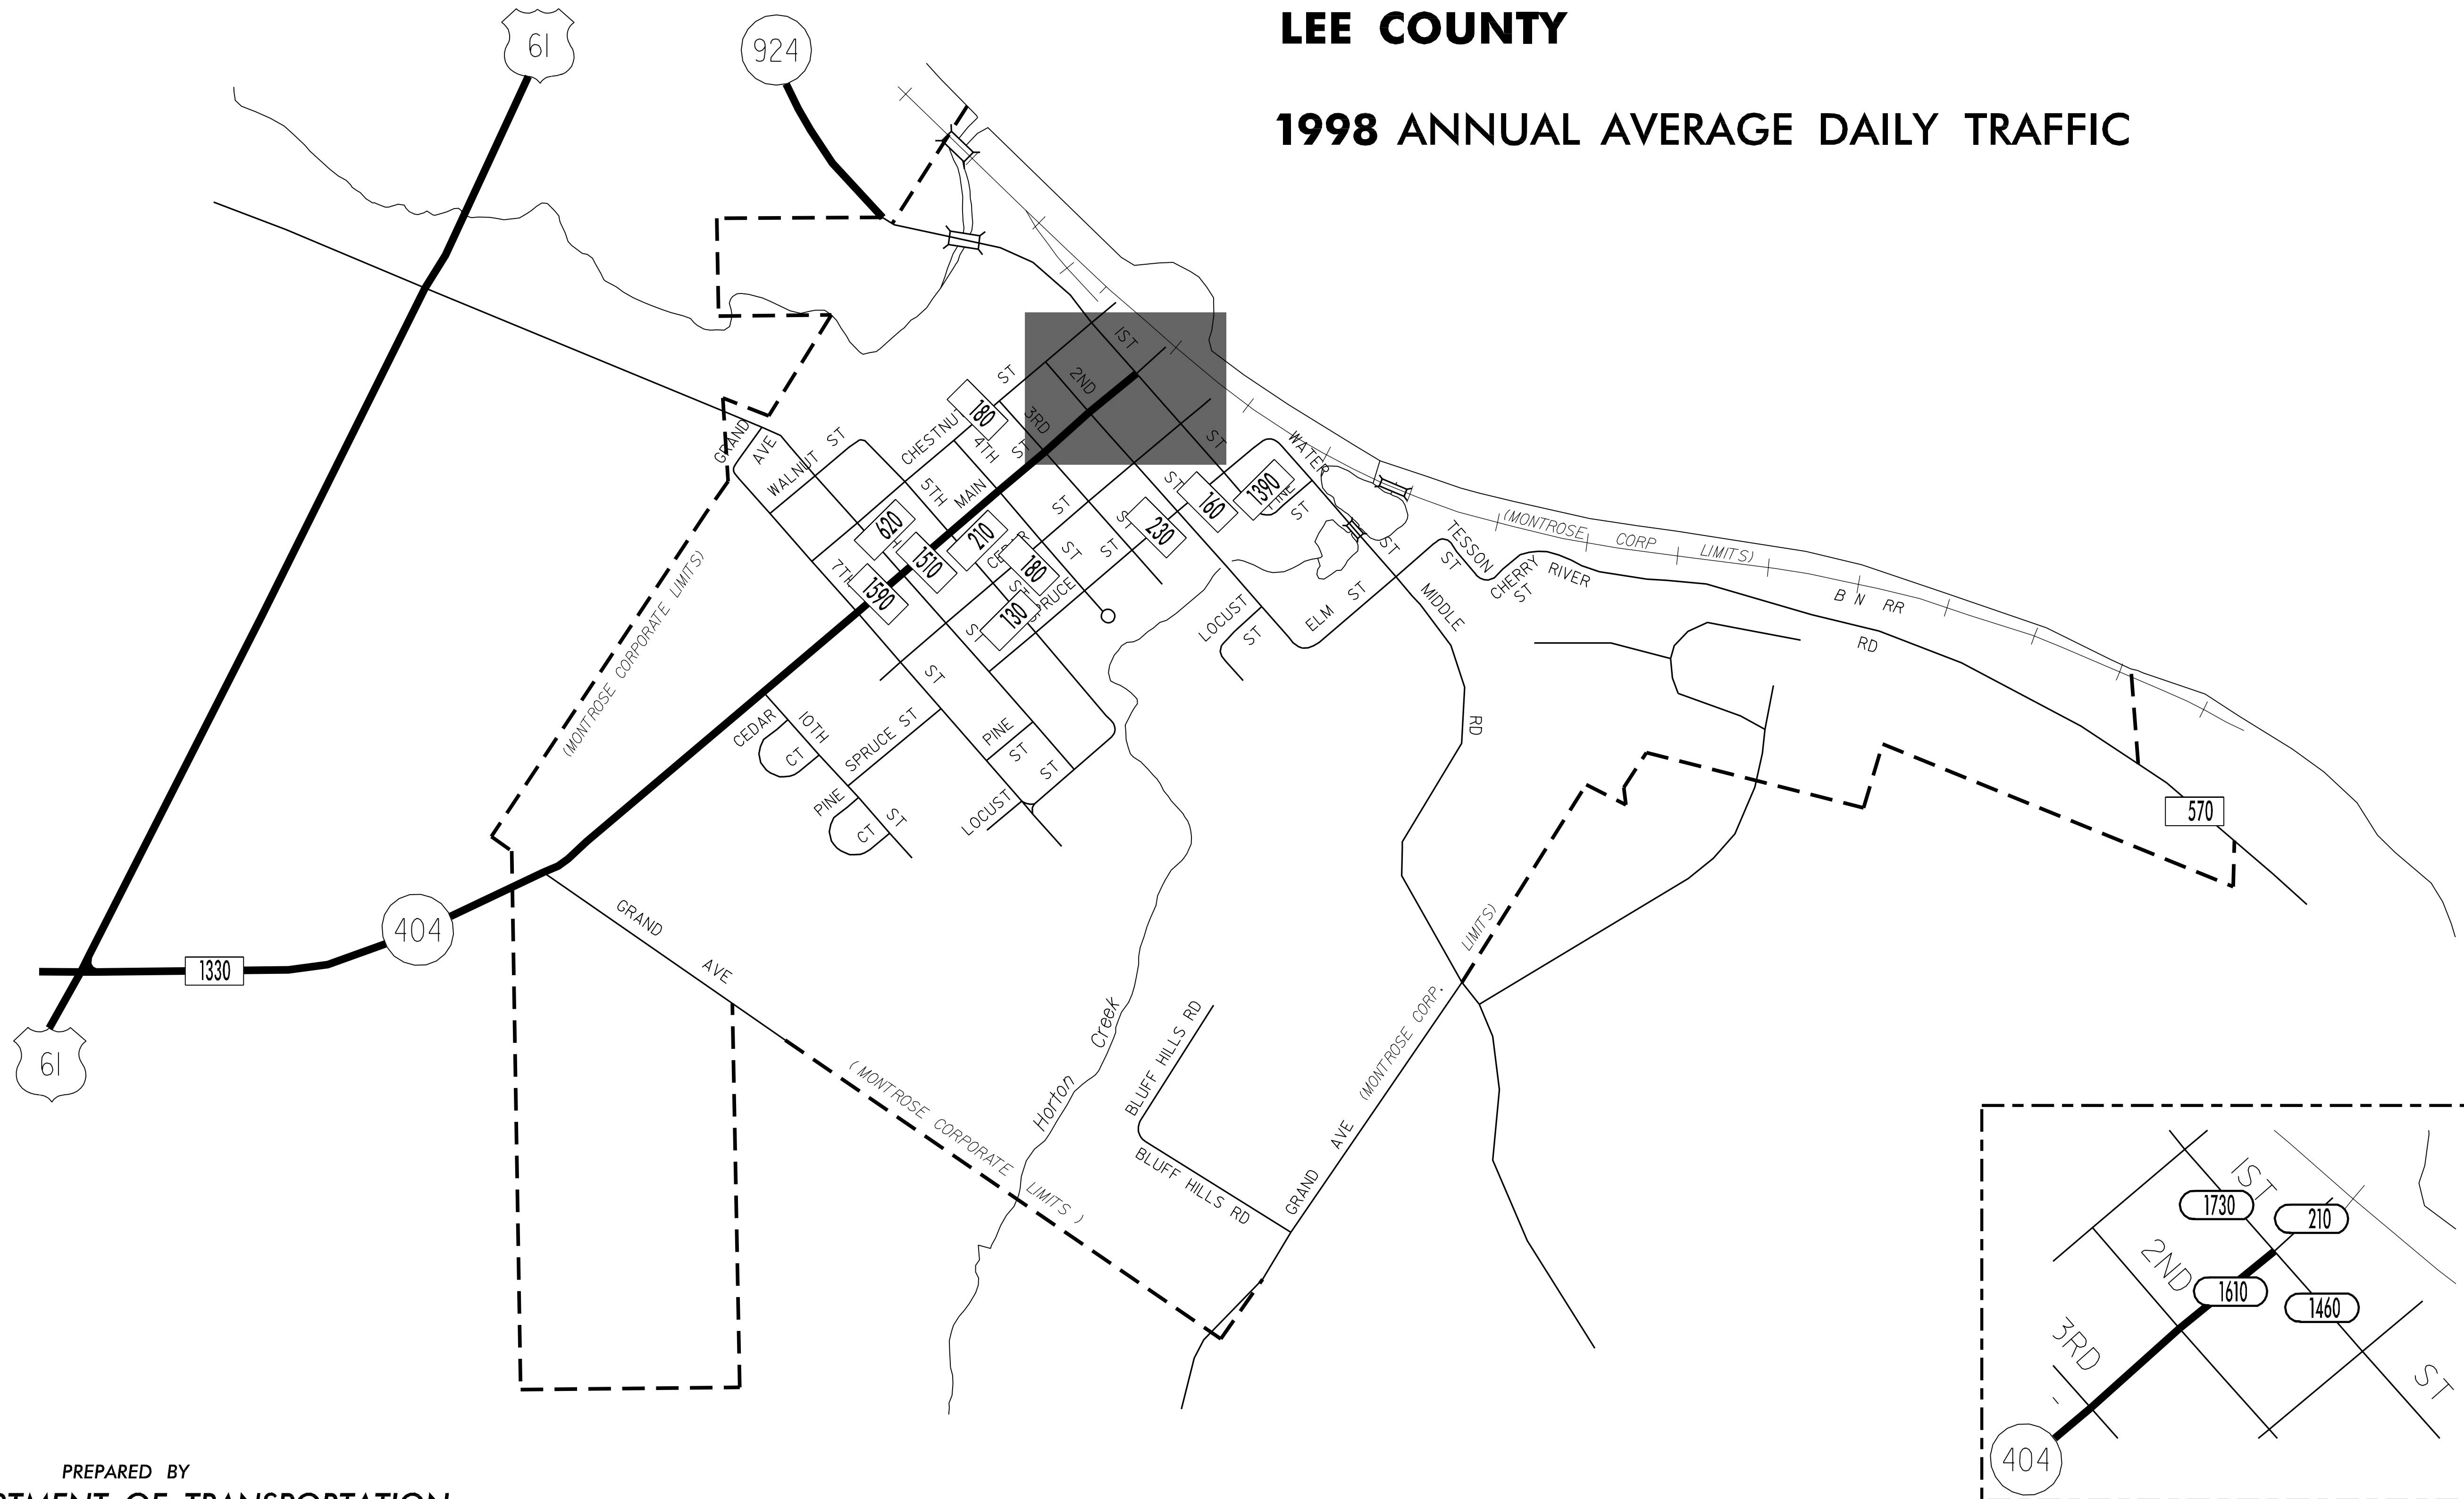

**TRAFFIC FLOW MAP OF
MONTROSE
LEE COUNTY
1998 ANNUAL AVERAGE DAILY TRAFFIC**

LEGEND

RECORDER ONLY 
MANUAL COUNT 