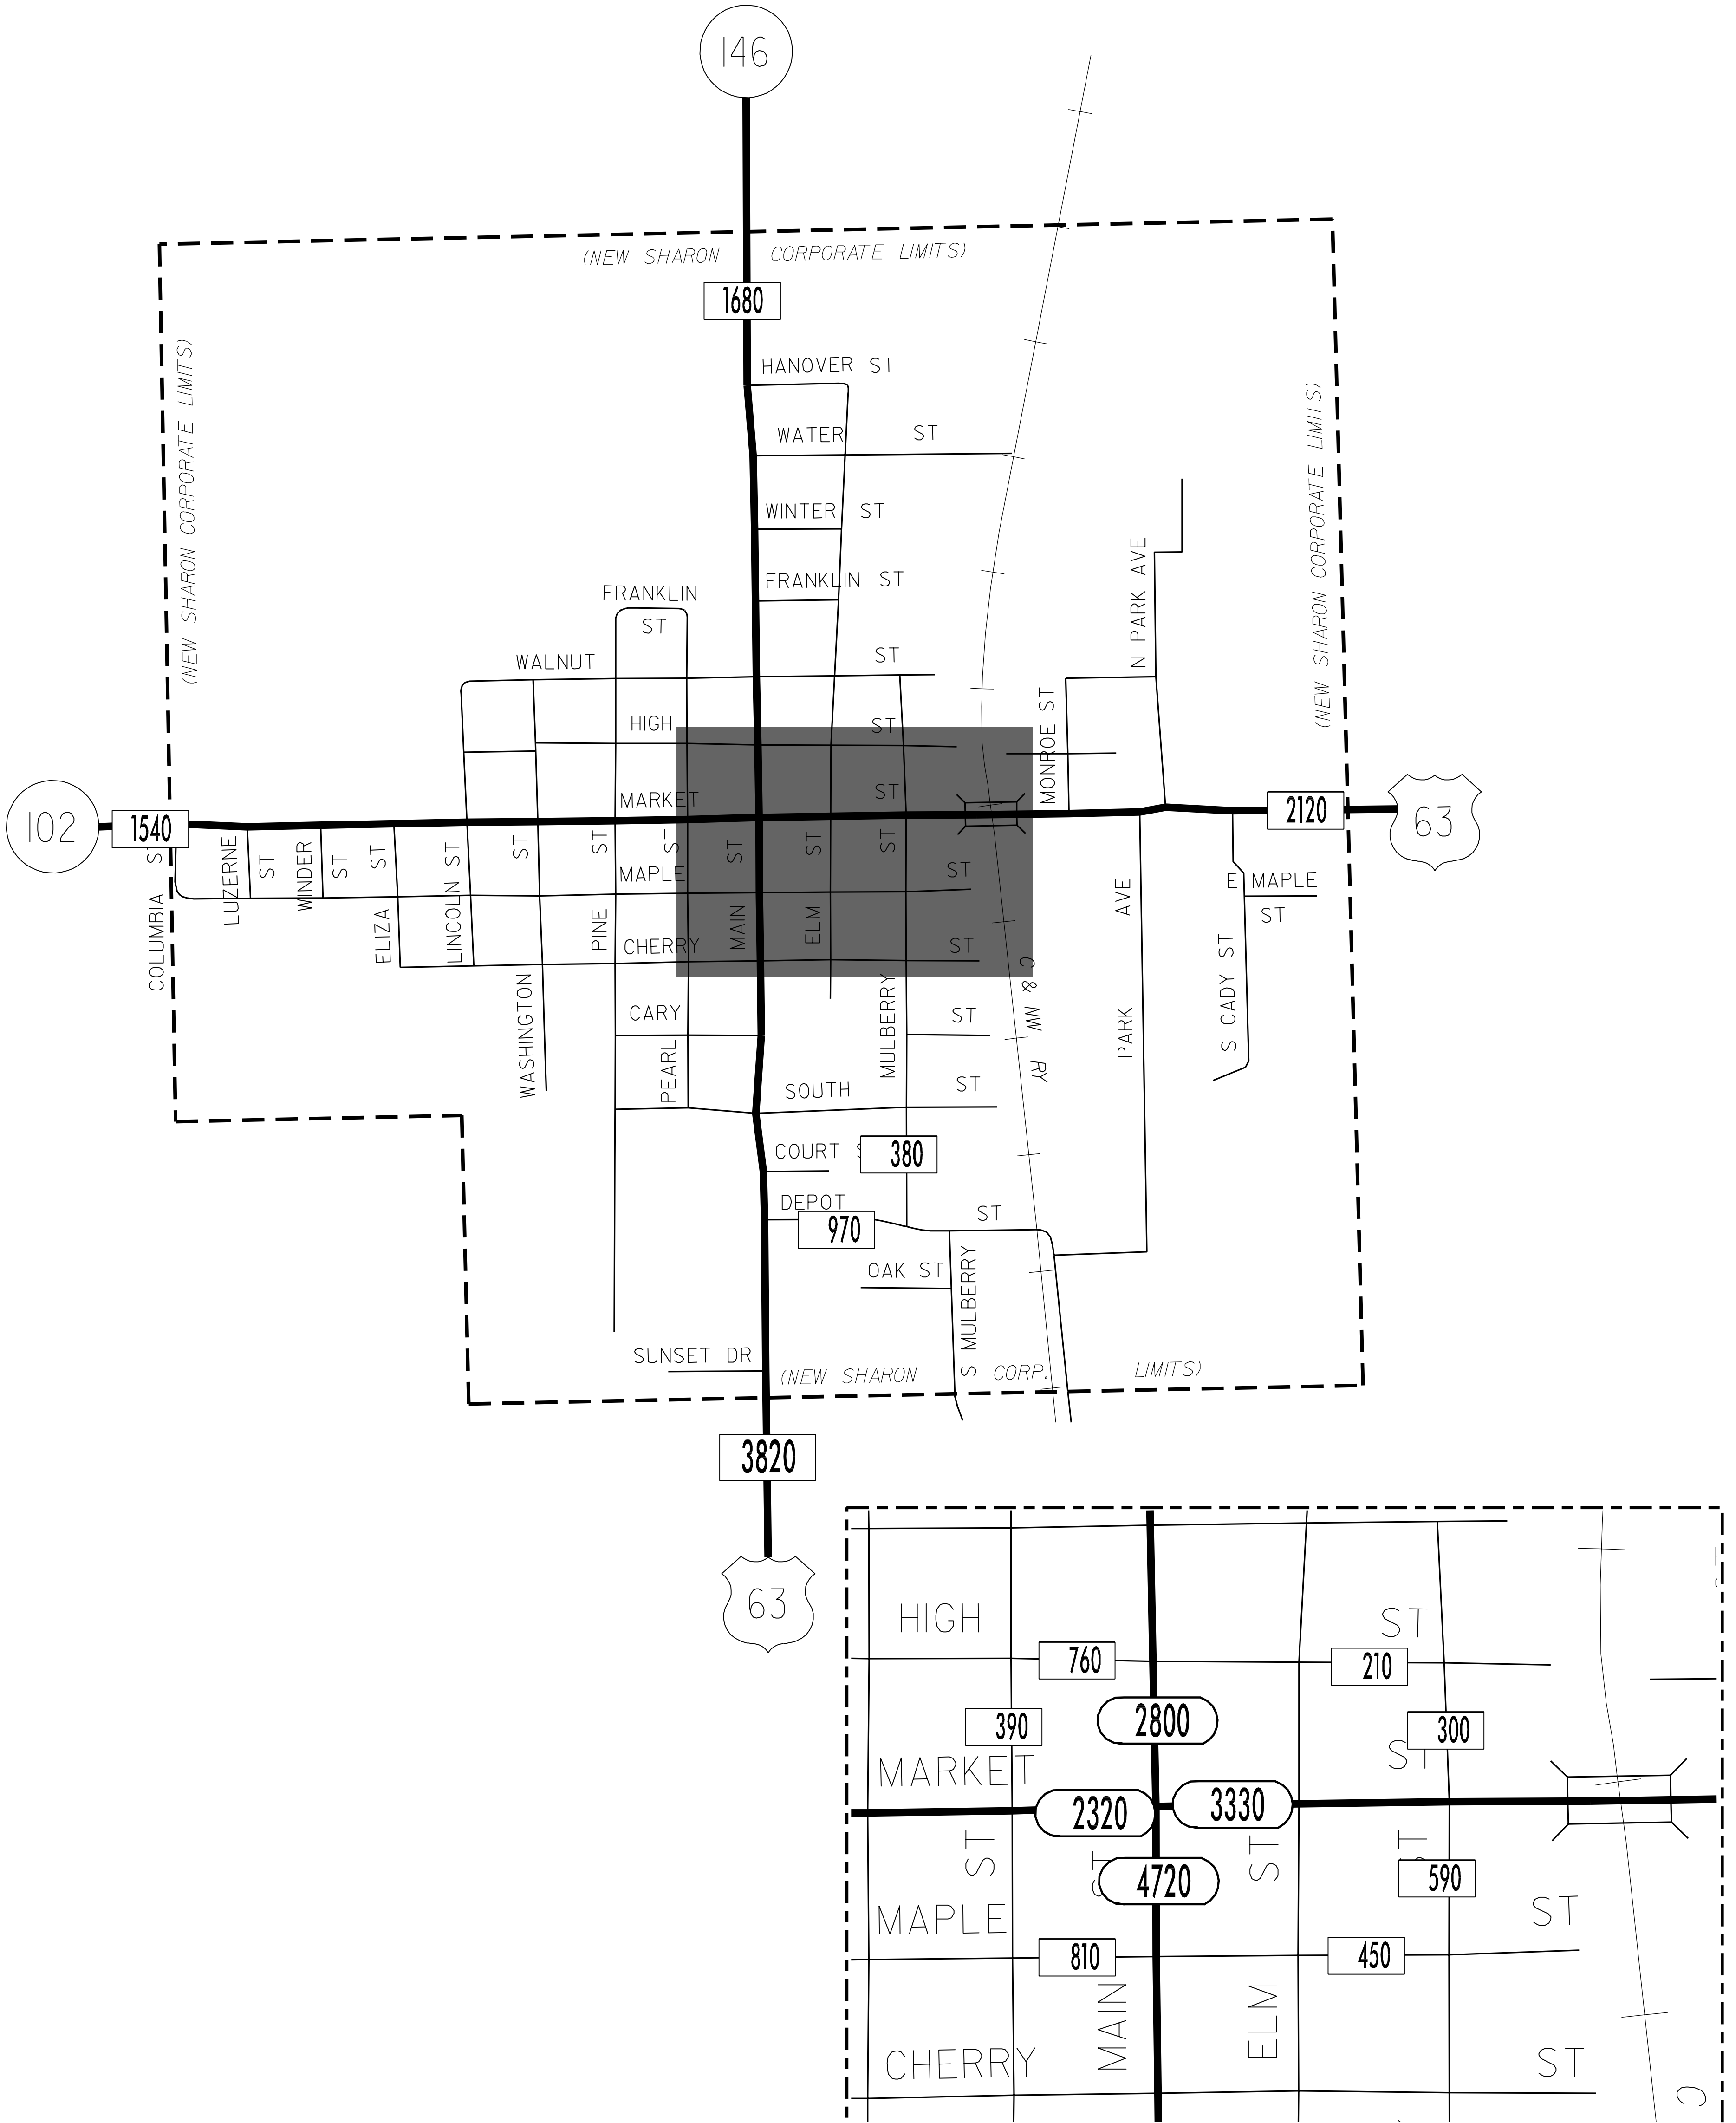

TRAFFIC FLOW MAP OF

NEW SHARON

MAHASKA COUNTY

1998 ANNUAL AVERAGE DAILY TRAFFIC

LEGEND

RECORDER ONLY   
 MANUAL COUNT 