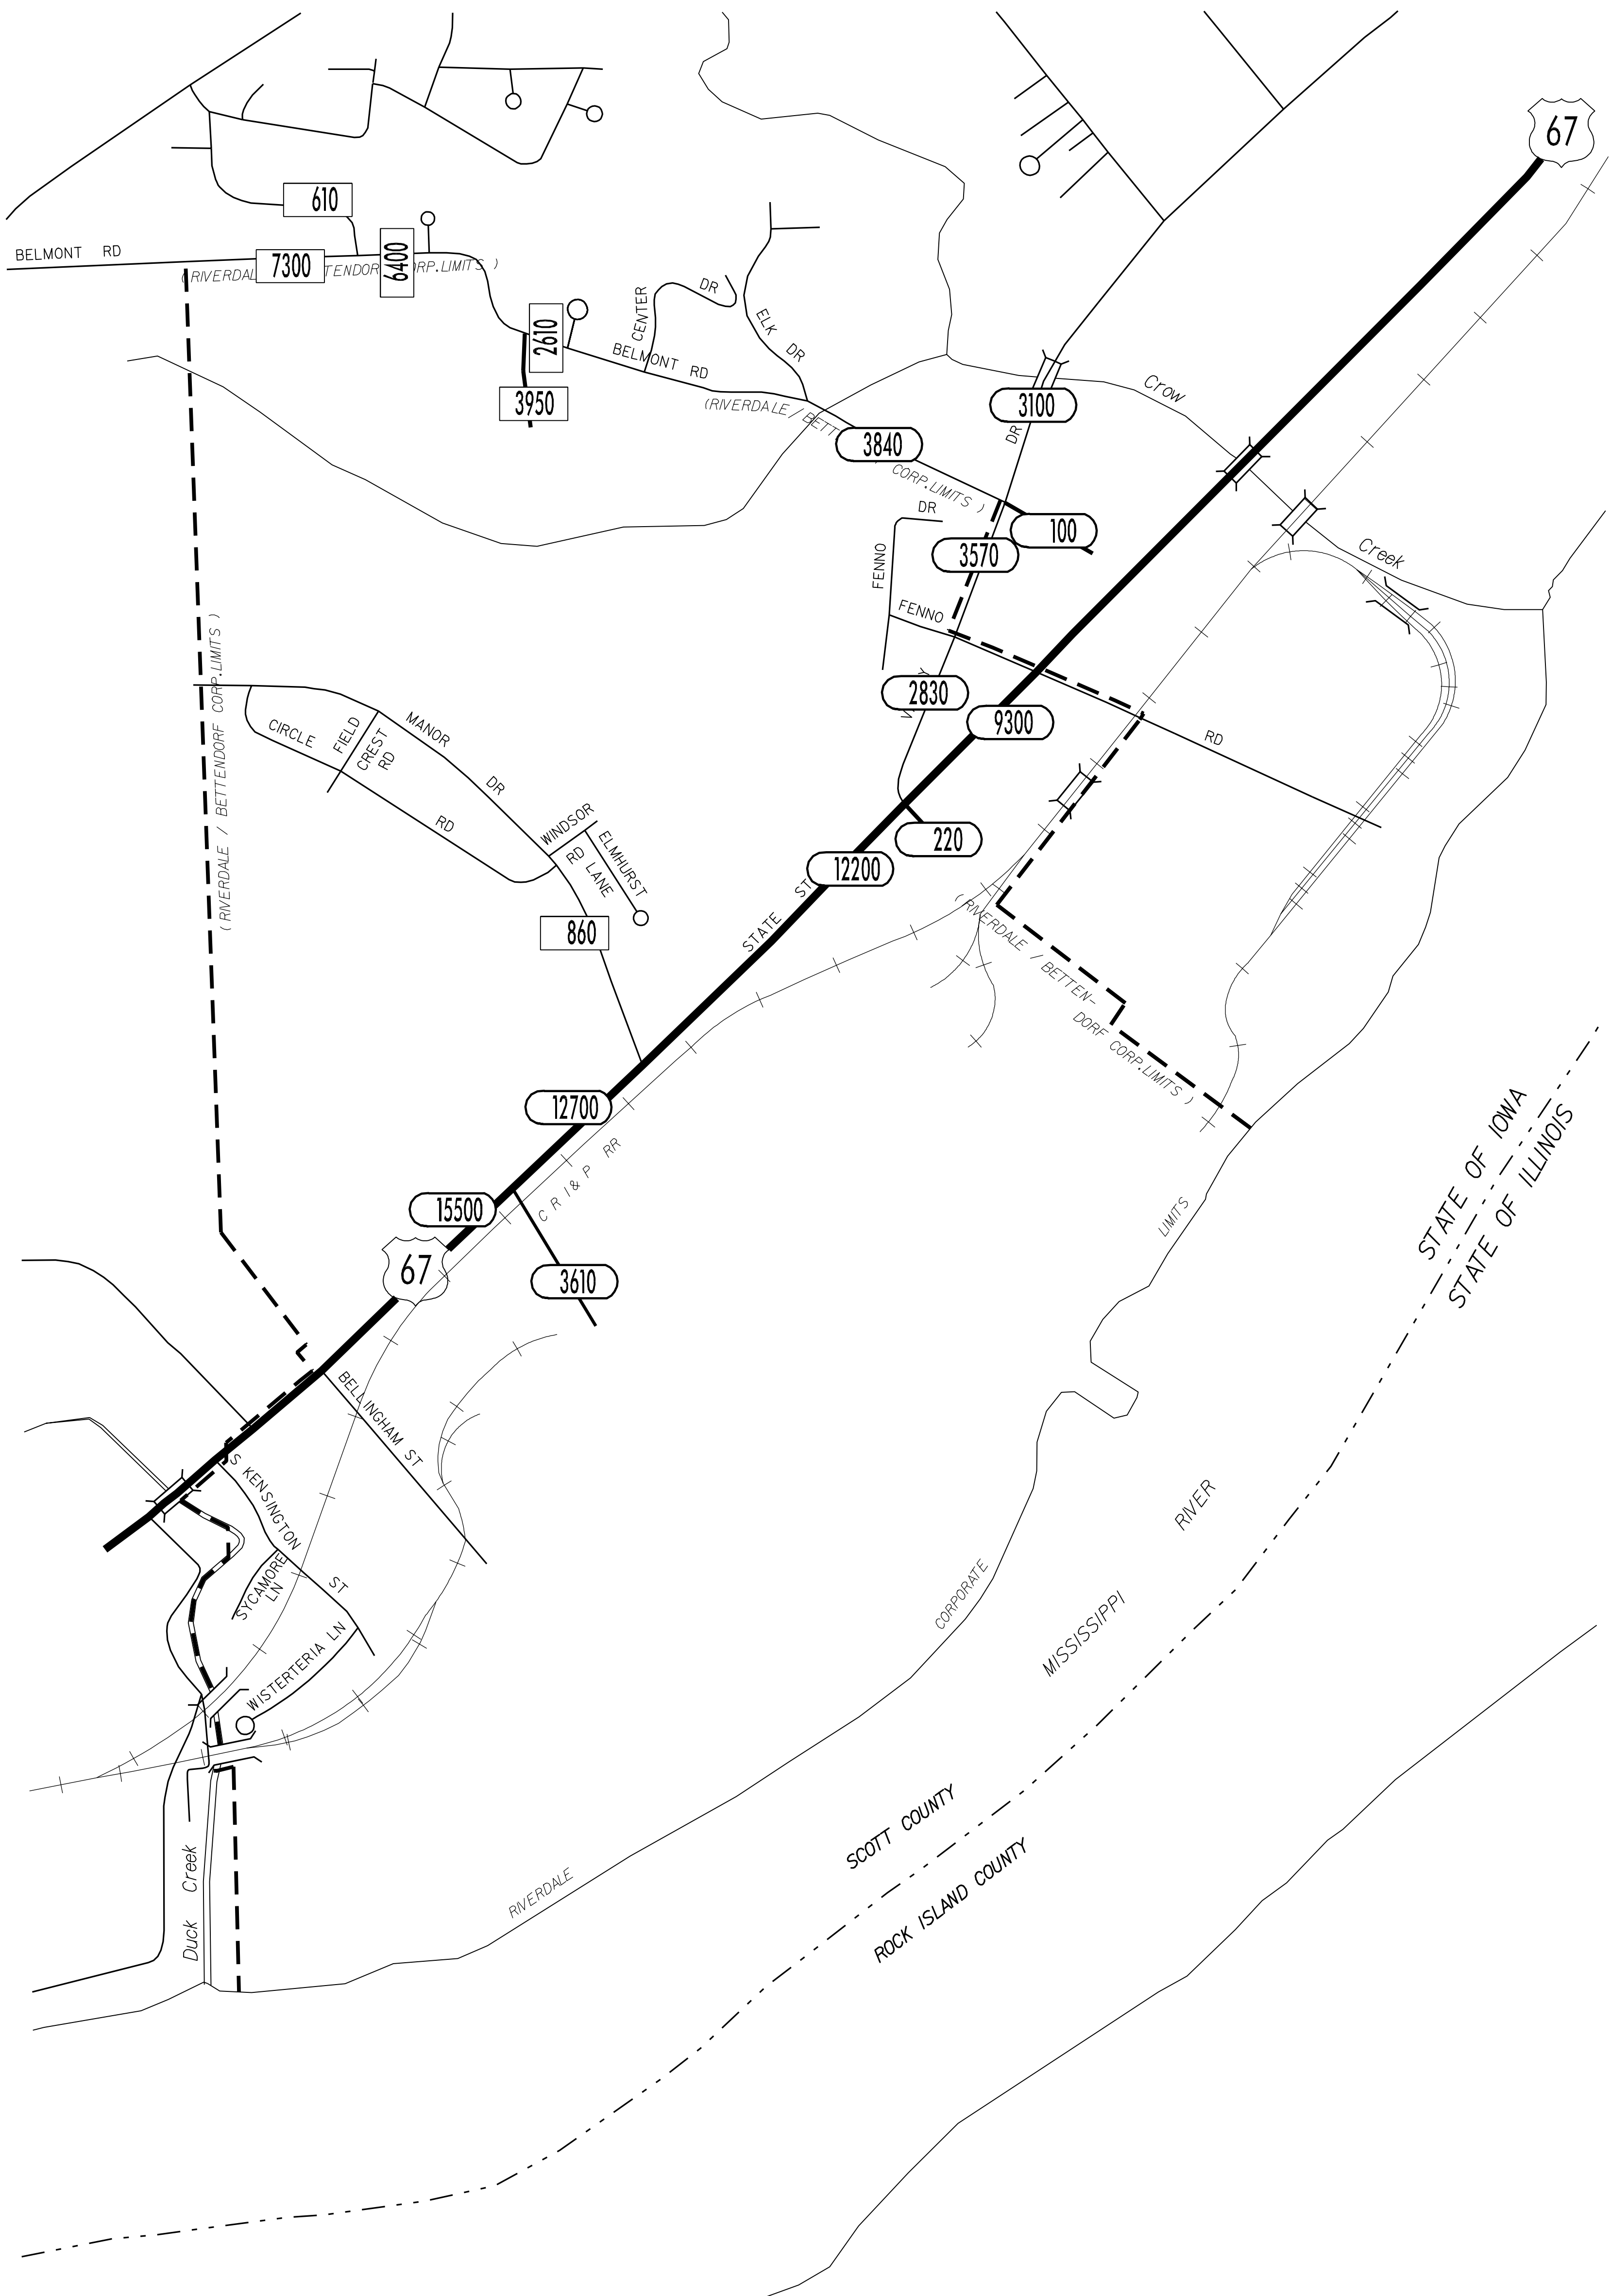

**TRAFFIC FLOW MAP OF
RIVERDALE
SCOTT COUNTY
1998 ANNUAL AVERAGE DAILY TRAFFIC**

LEGEND

RECORDER ONLY 
MANUAL COUNT 