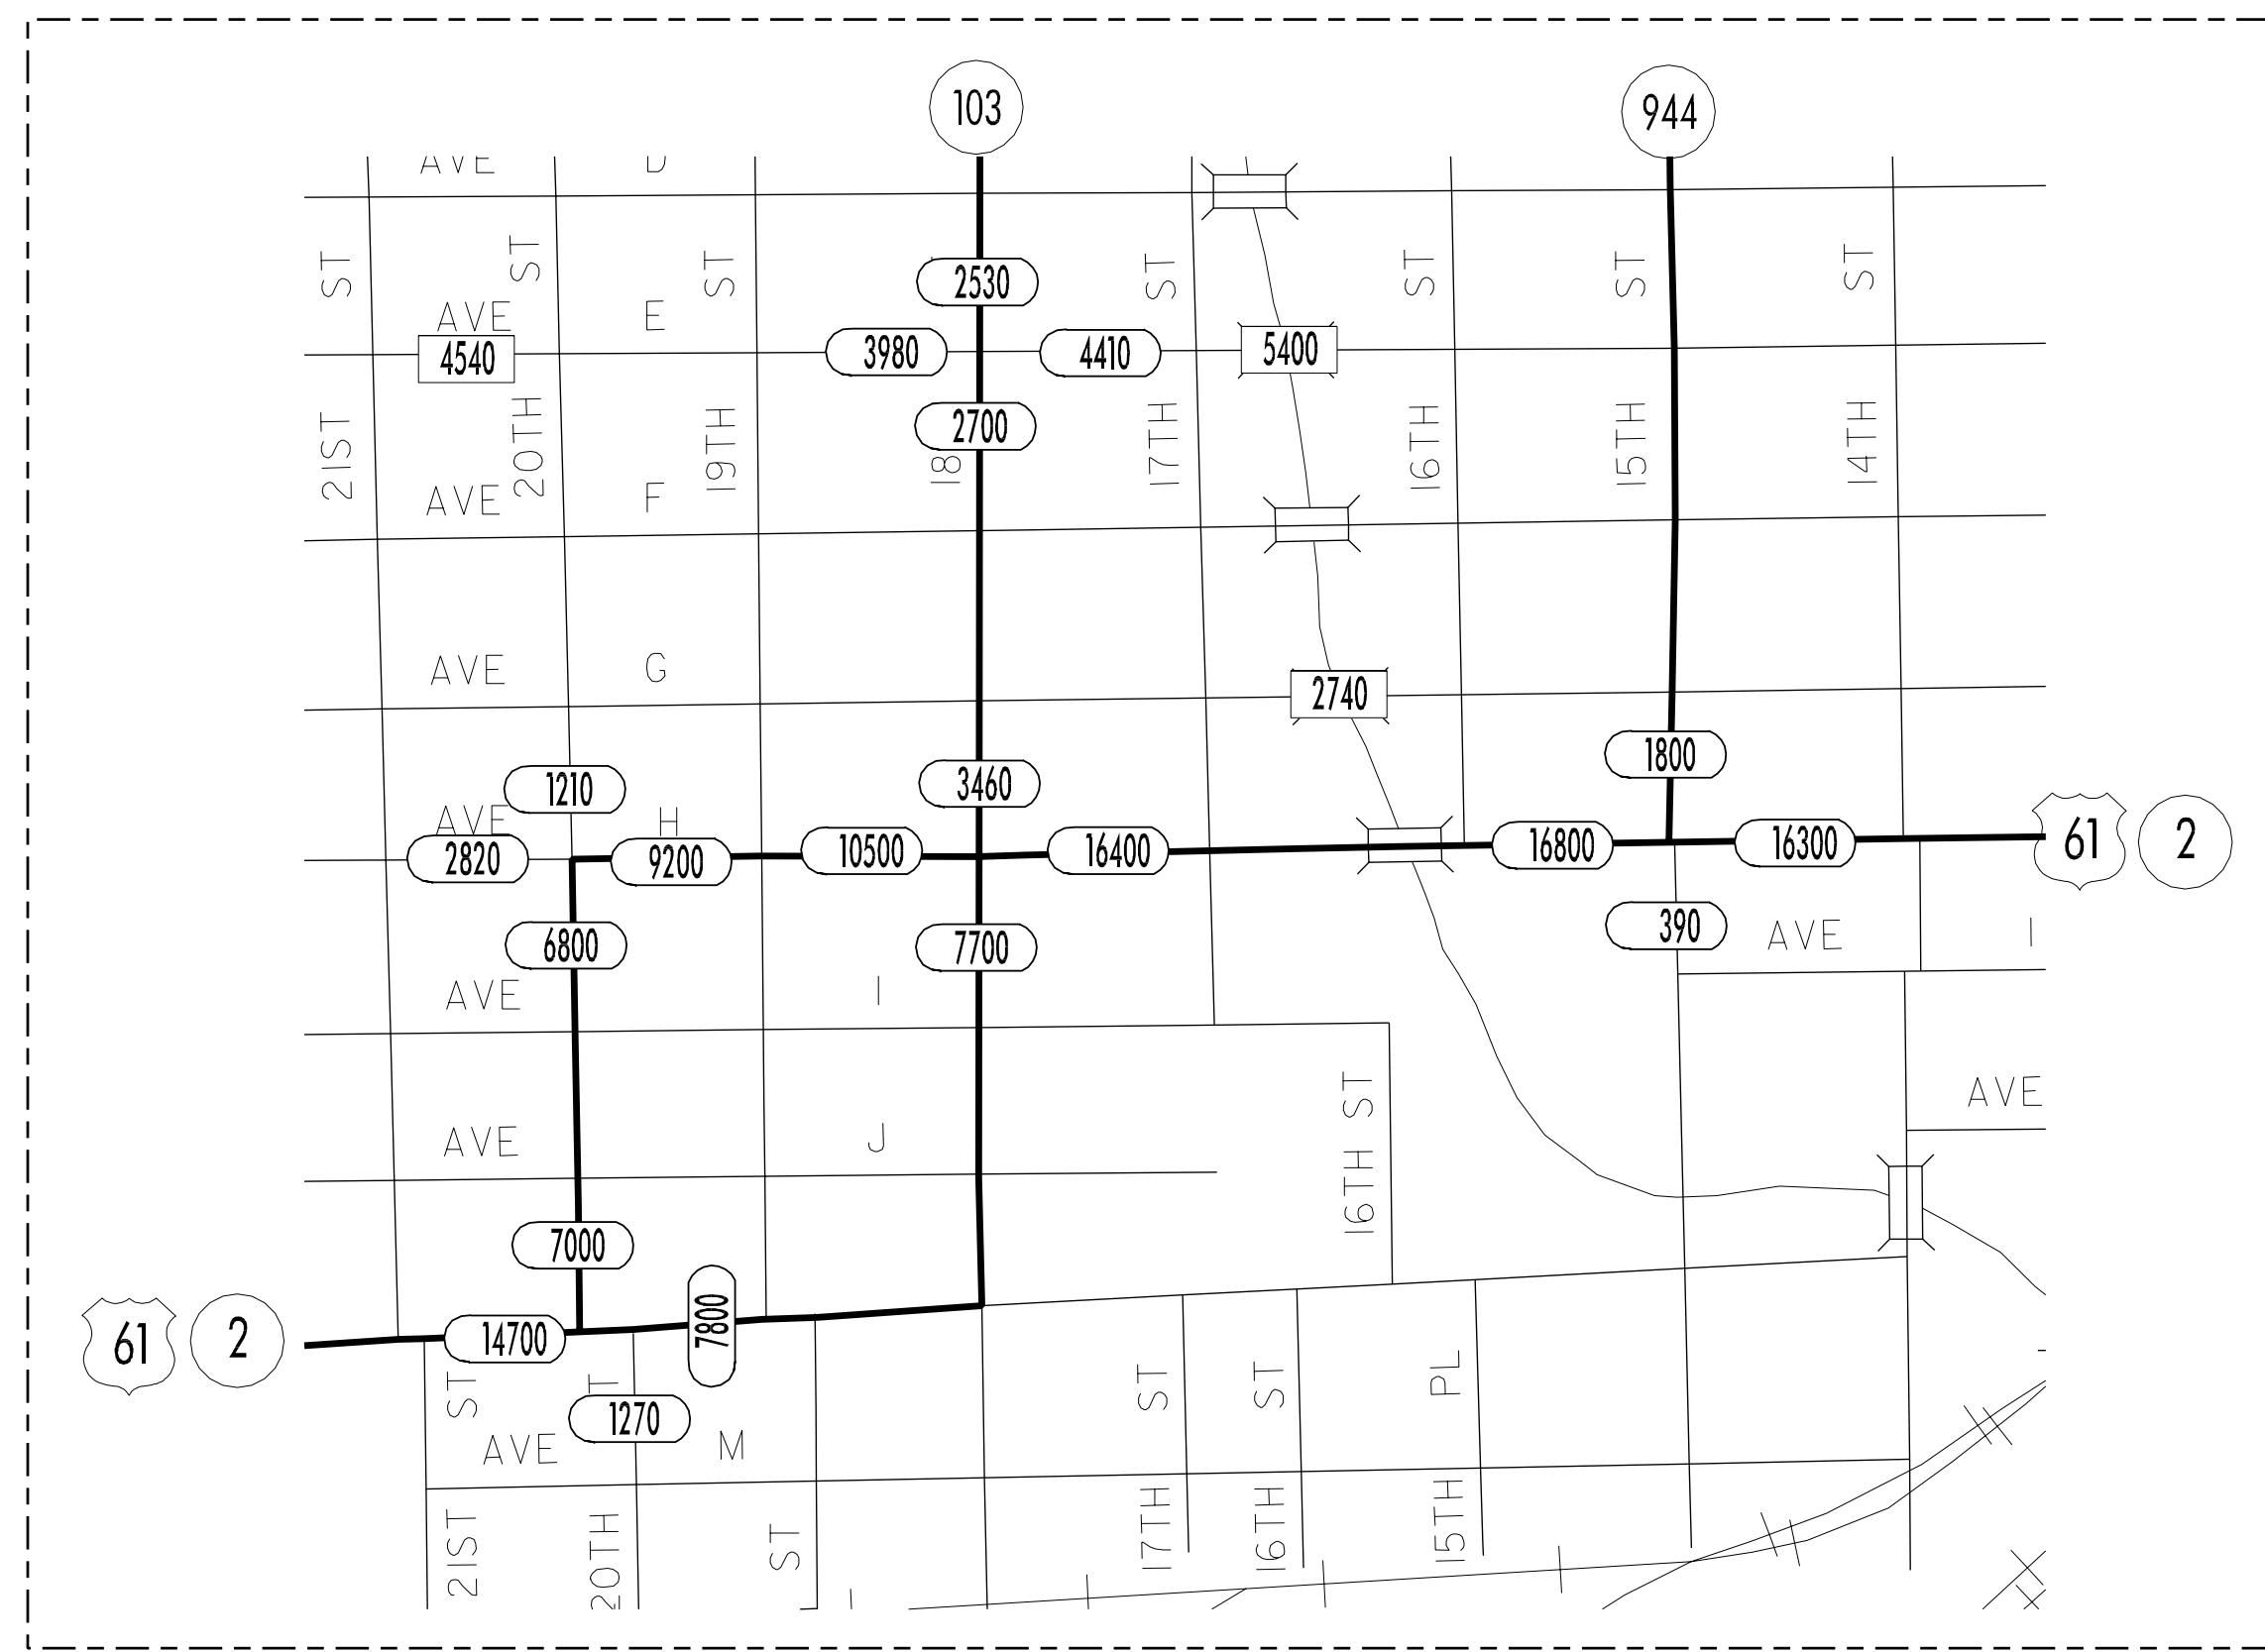

**TRAFFIC FLOW MAP OF
FORT MADISON "A"
LEE COUNTY
1998 ANNUAL AVERAGE DAILY TRAFFIC**

TRAFFIC FLOW MAP OF
FORT MADISON "B"
LEE COUNTY
1998 ANNUAL AVERAGE DAILY TRAFFIC

**TRAFFIC FLOW MAP OF
FORT MADISON "C"
LEE COUNTY
1998 ANNUAL AVERAGE DAILY TRAFFIC**