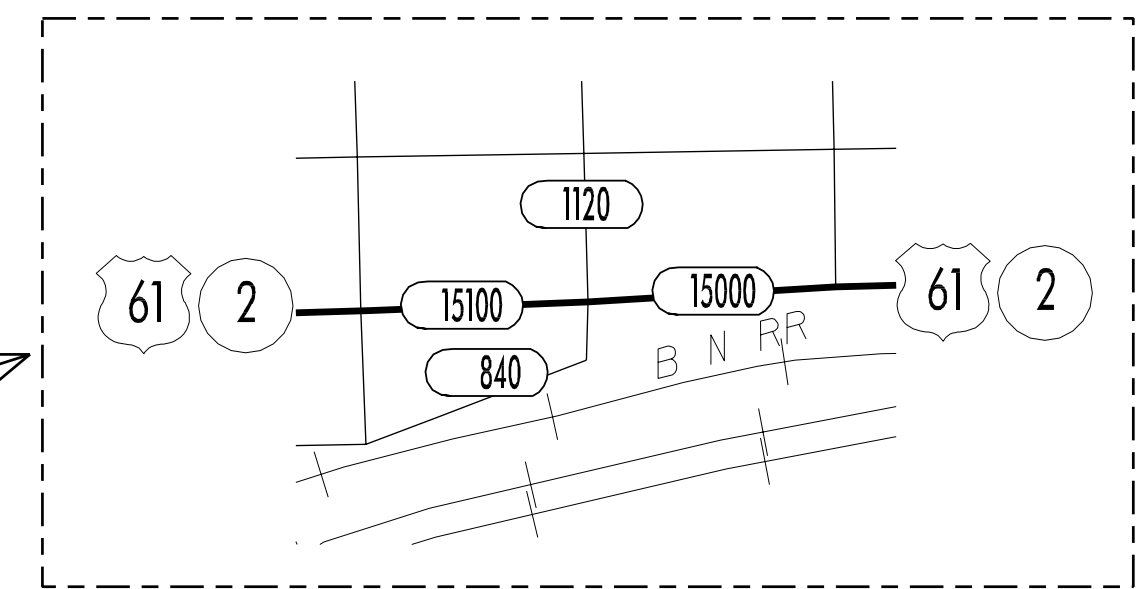

**TRAFFIC FLOW MAP OF
FORT MADISON "A"
LEE COUNTY
1998 ANNUAL AVERAGE DAILY TRAFFIC**

TRAFFIC FLOW MAP OF
FORT MADISON "B"
LEE COUNTY
1998 ANNUAL AVERAGE DAILY TRAFFIC

**TRAFFIC FLOW MAP OF
FORT MADISON "C"
LEE COUNTY
1998 ANNUAL AVERAGE DAILY TRAFFIC**