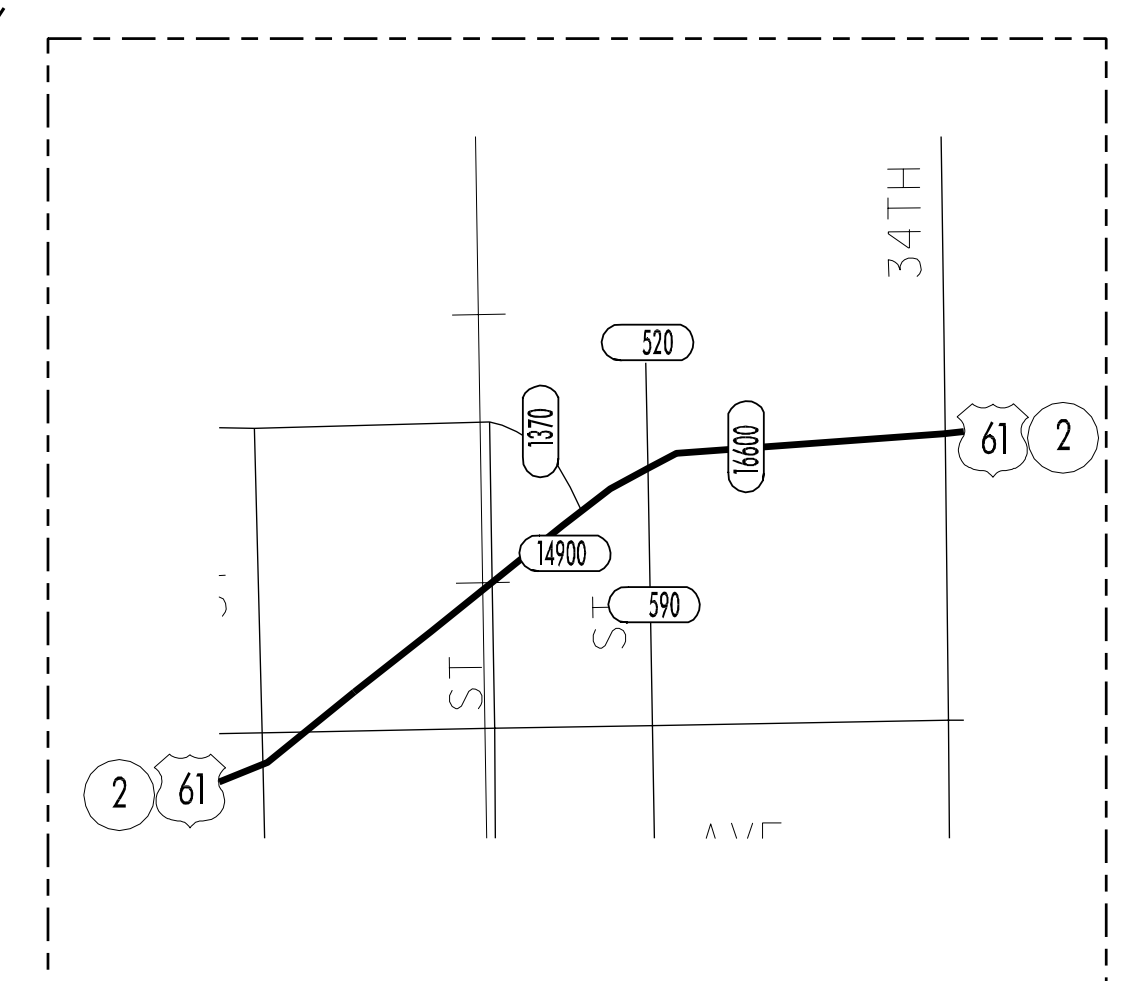

**TRAFFIC FLOW MAP OF
FORT MADISON "A"
LEE COUNTY
1998 ANNUAL AVERAGE DAILY TRAFFIC**

TRAFFIC FLOW MAP OF
FORT MADISON "B"
LEE COUNTY
1998 ANNUAL AVERAGE DAILY TRAFFIC

**TRAFFIC FLOW MAP OF
FORT MADISON "C"
LEE COUNTY
1998 ANNUAL AVERAGE DAILY TRAFFIC**