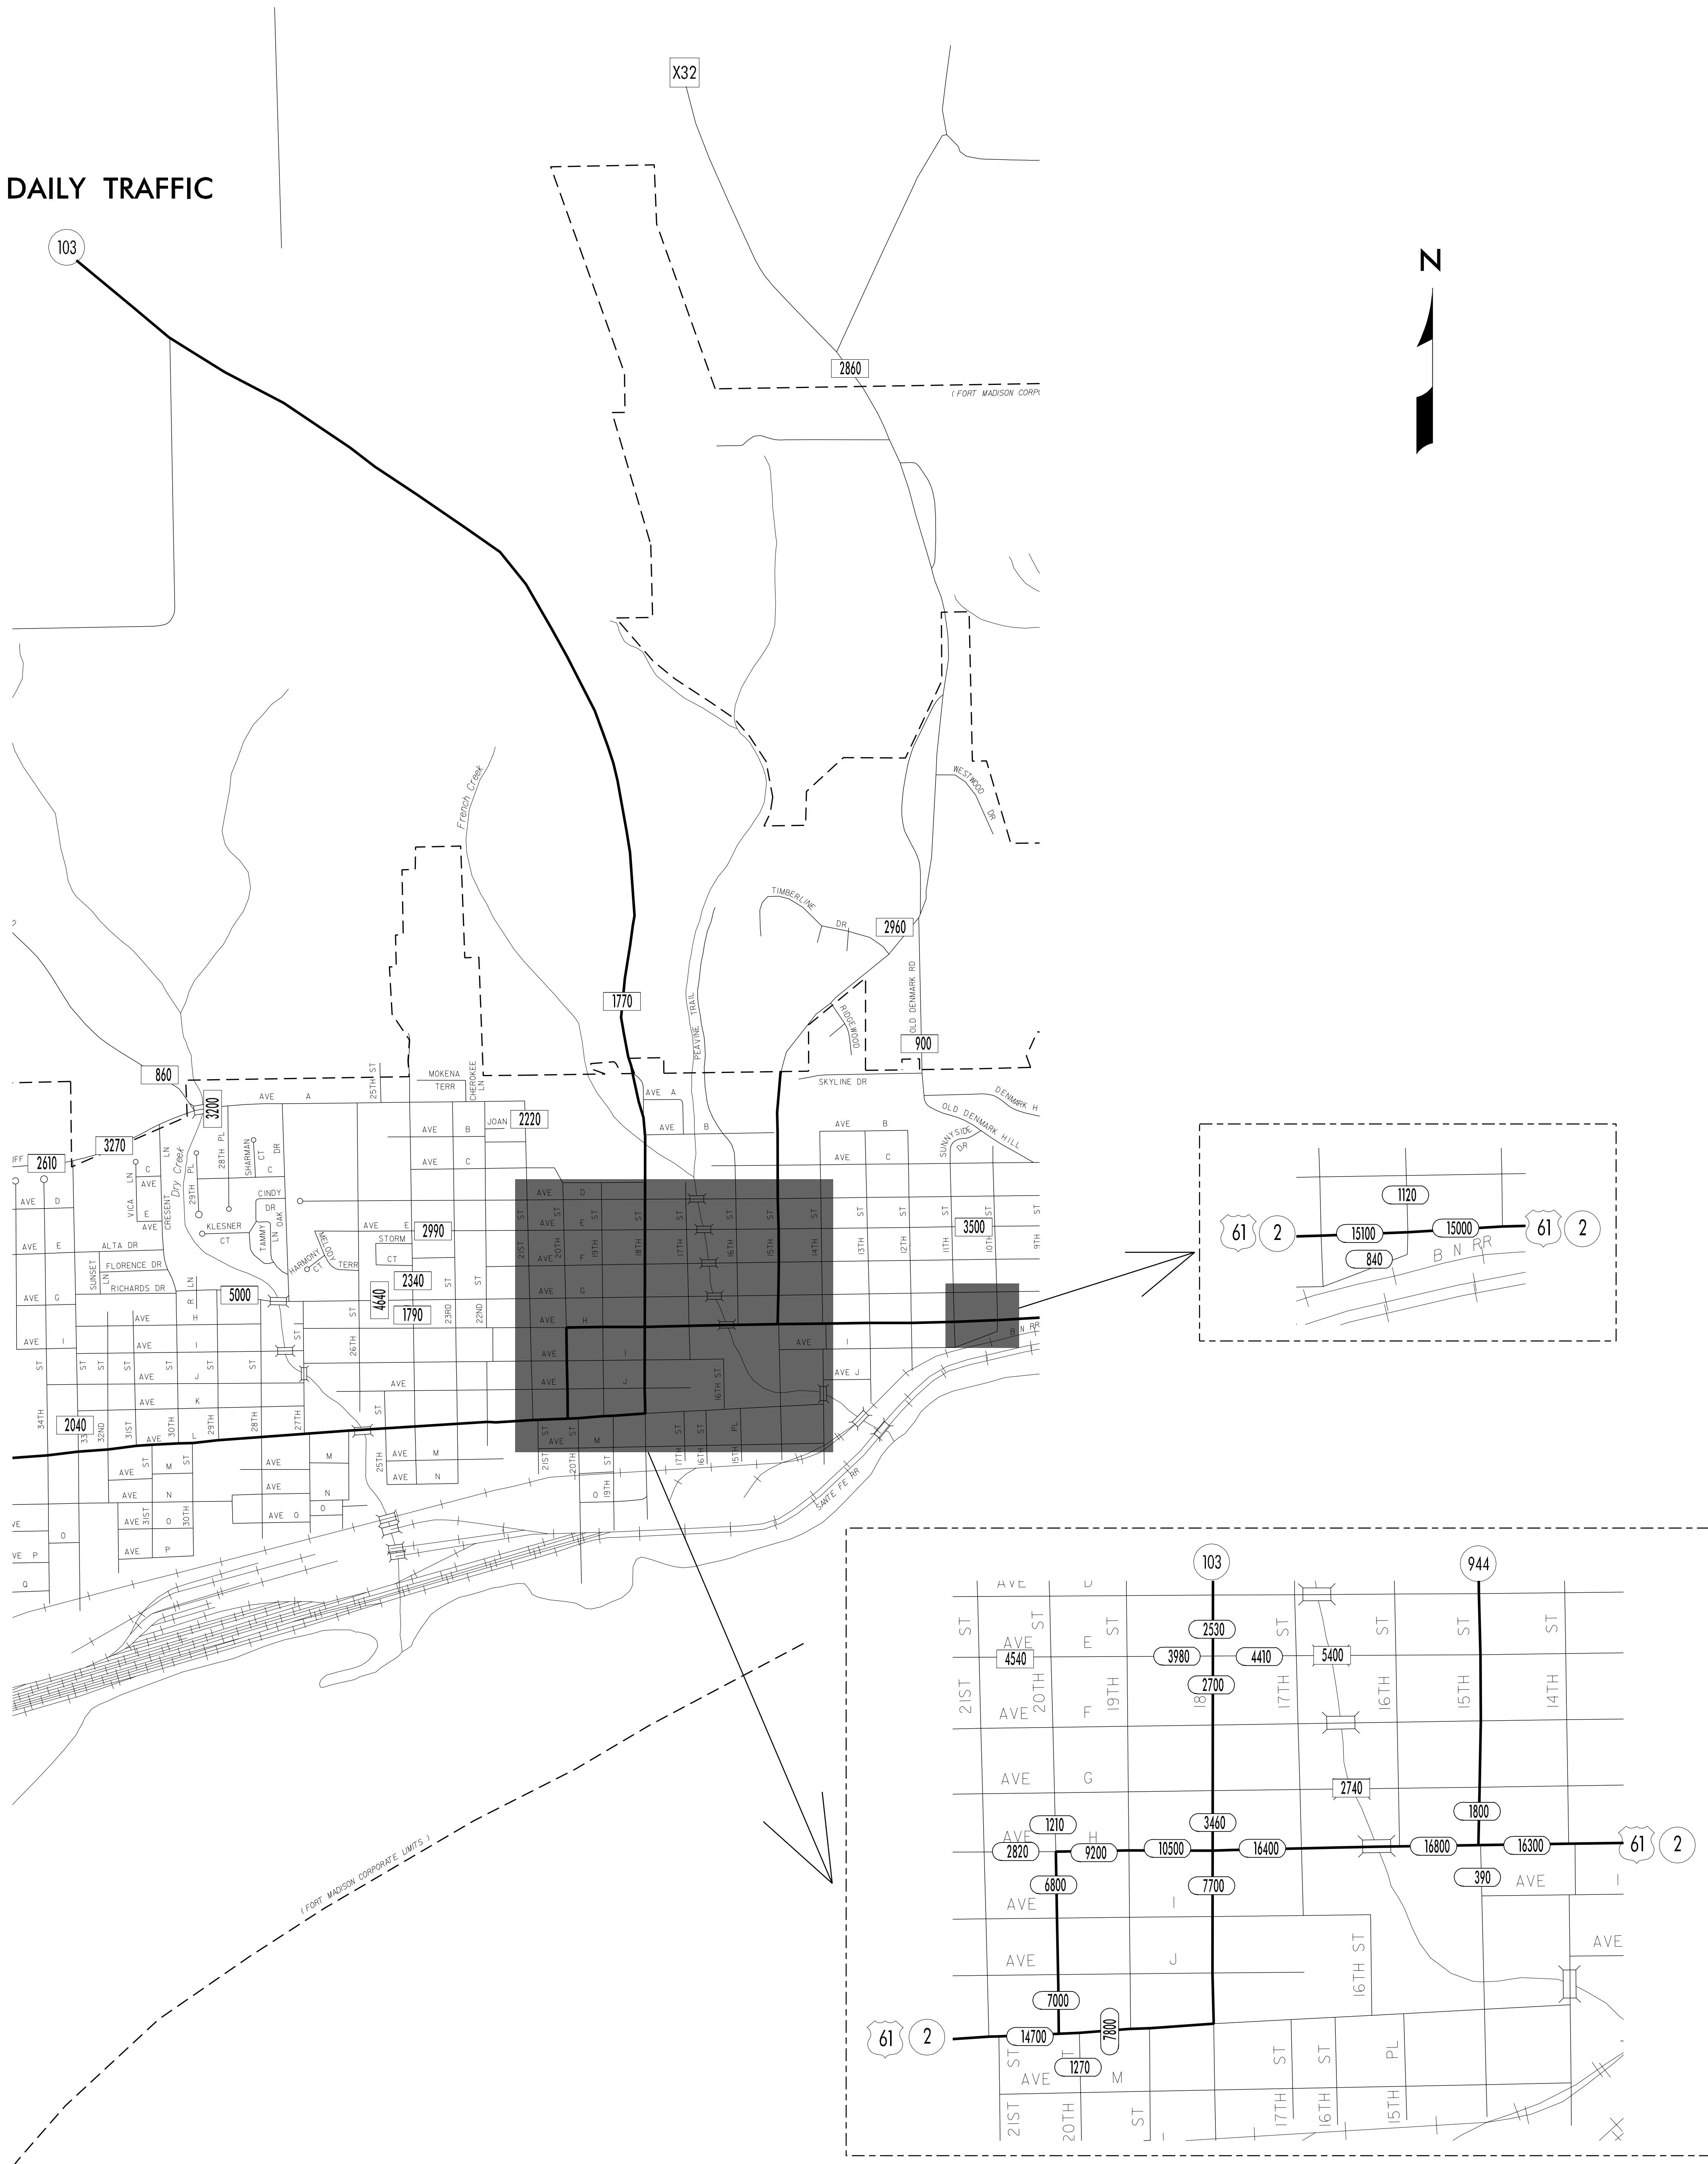

**TRAFFIC FLOW MAP OF
FORT MADISON "A"
LEE COUNTY
1998 ANNUAL AVERAGE DAILY TRAFFIC**

TRAFFIC FLOW MAP OF
FORT MADISON "B"
LEE COUNTY
1998 ANNUAL AVERAGE DAILY TRAFFIC

**TRAFFIC FLOW MAP OF
FORT MADISON "C"
LEE COUNTY
1998 ANNUAL AVERAGE DAILY TRAFFIC**