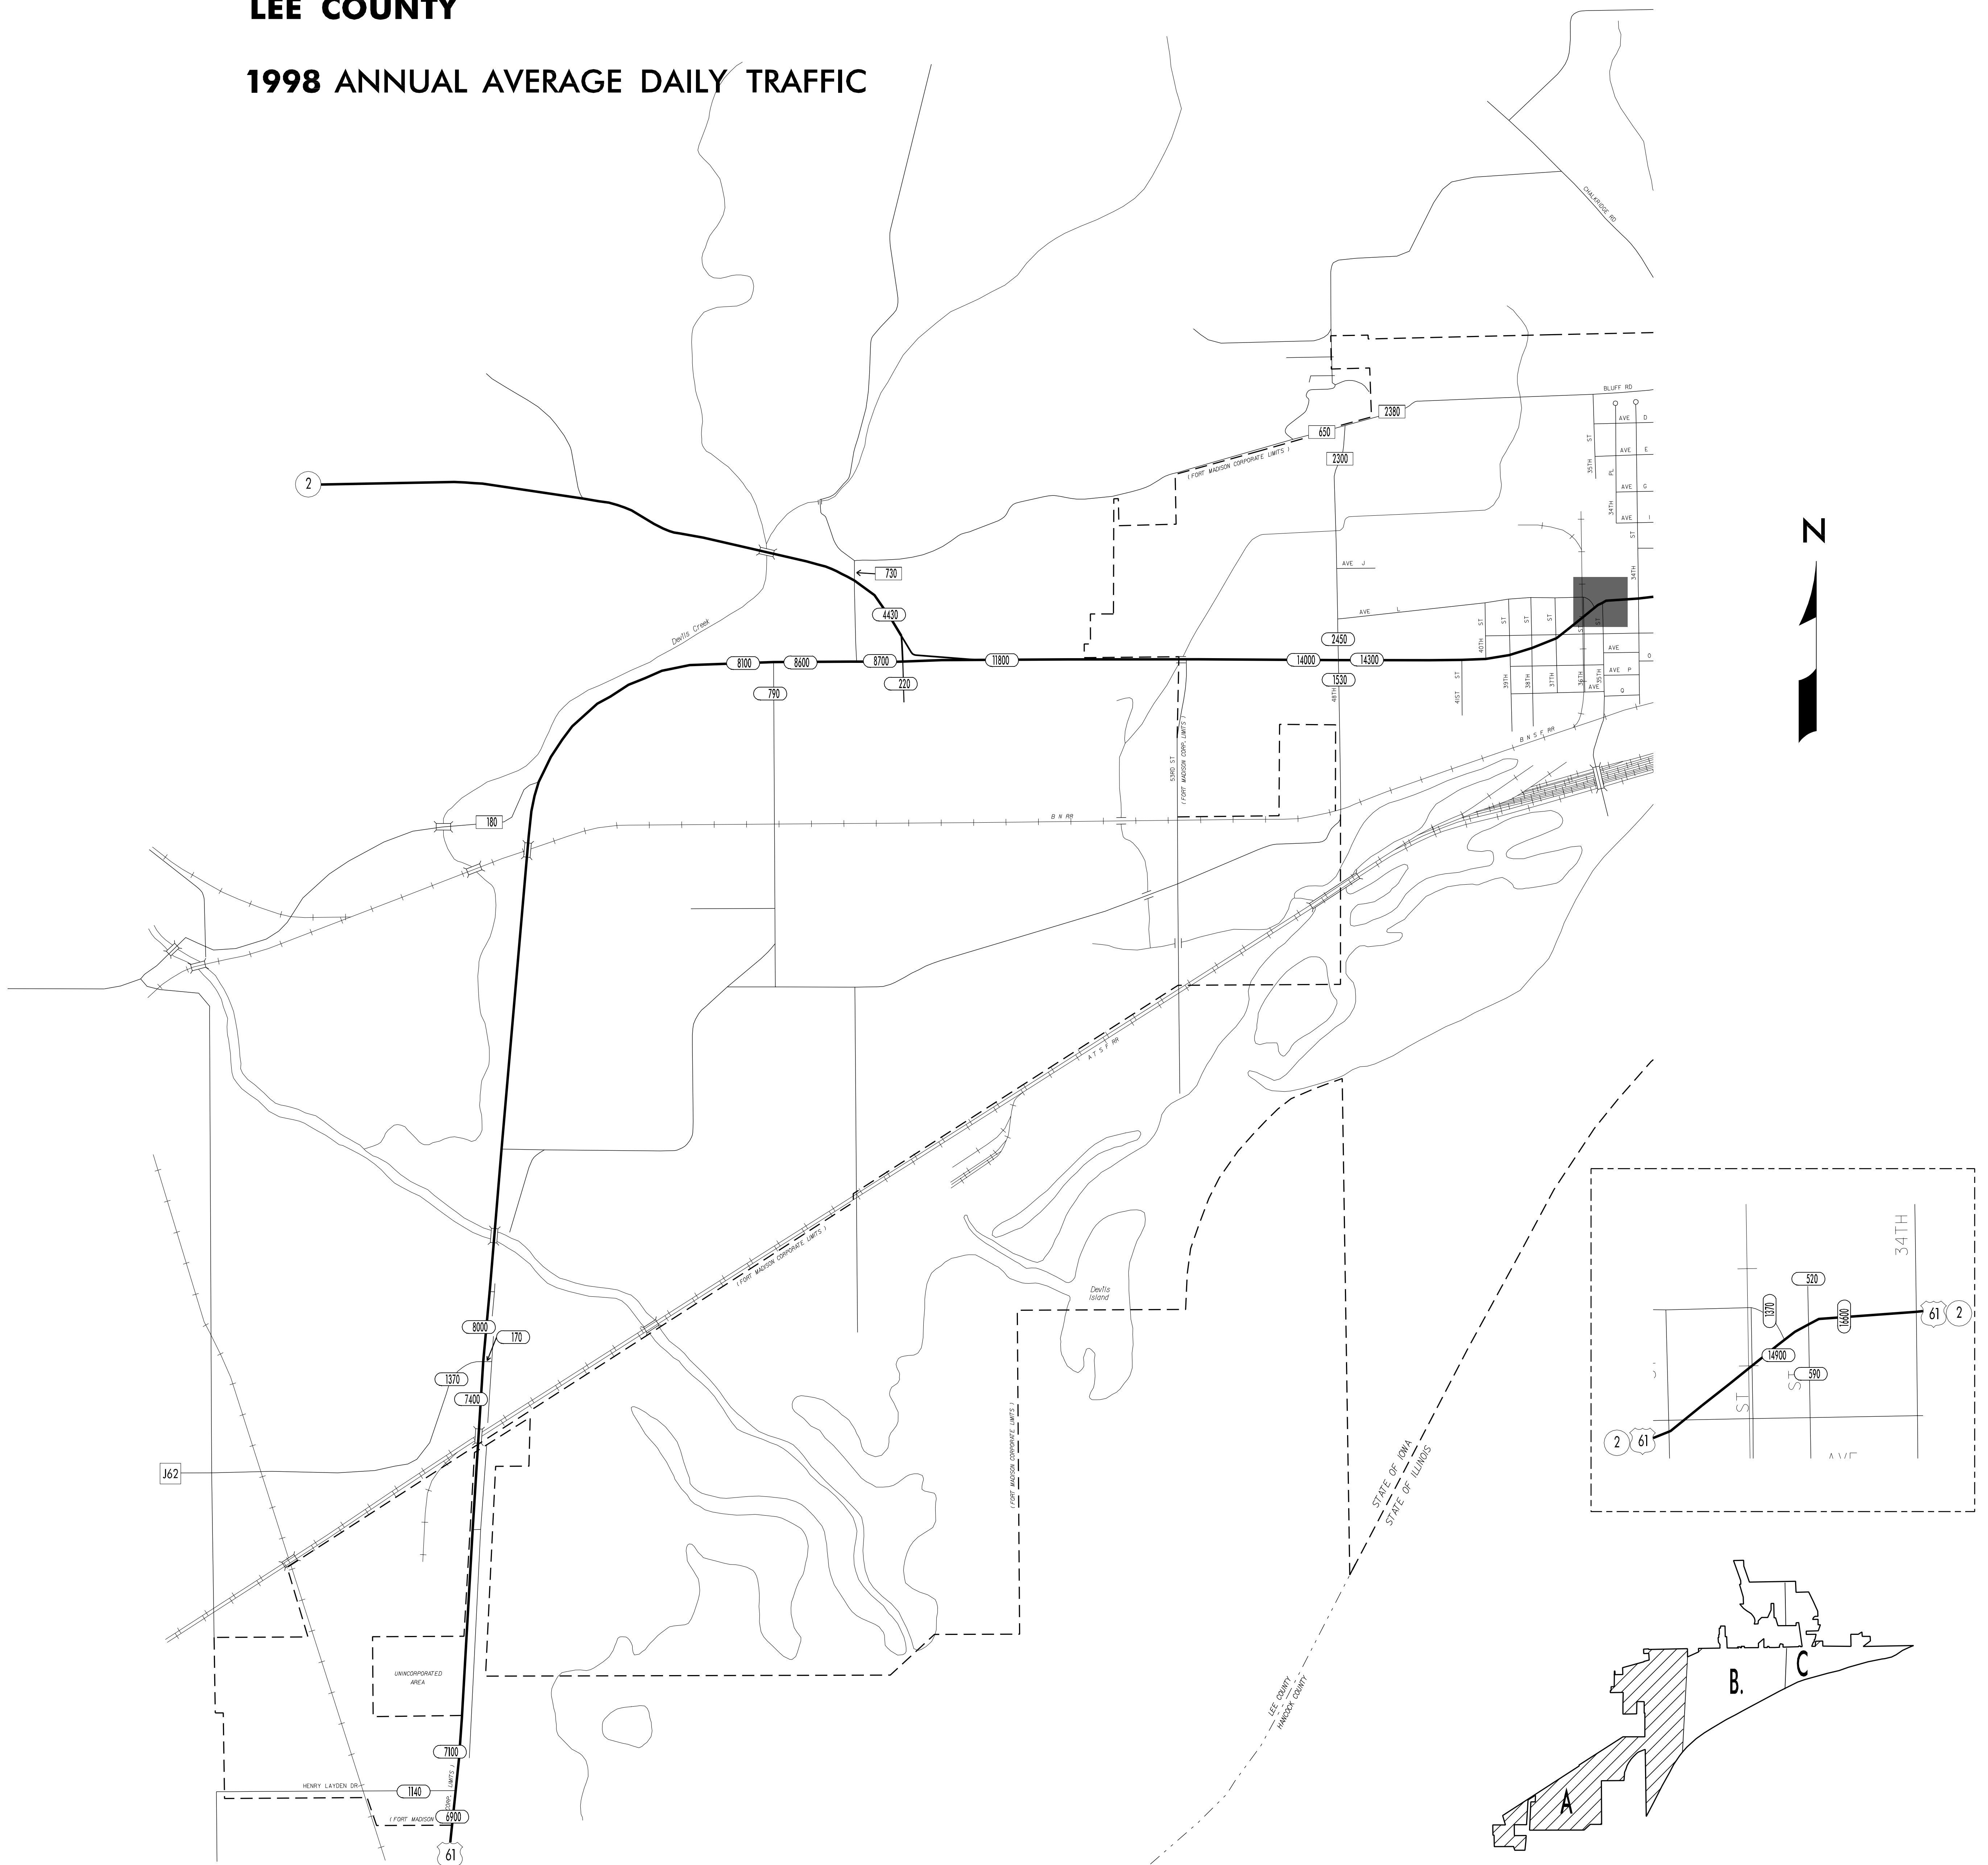

**TRAFFIC FLOW MAP OF
FORT MADISON "A"
LEE COUNTY
1998 ANNUAL AVERAGE DAILY TRAFFIC**

TRAFFIC FLOW MAP OF
FORT MADISON "B"
LEE COUNTY
1998 ANNUAL AVERAGE DAILY TRAFFIC

**TRAFFIC FLOW MAP OF
FORT MADISON "C"
LEE COUNTY
1998 ANNUAL AVERAGE DAILY TRAFFIC**