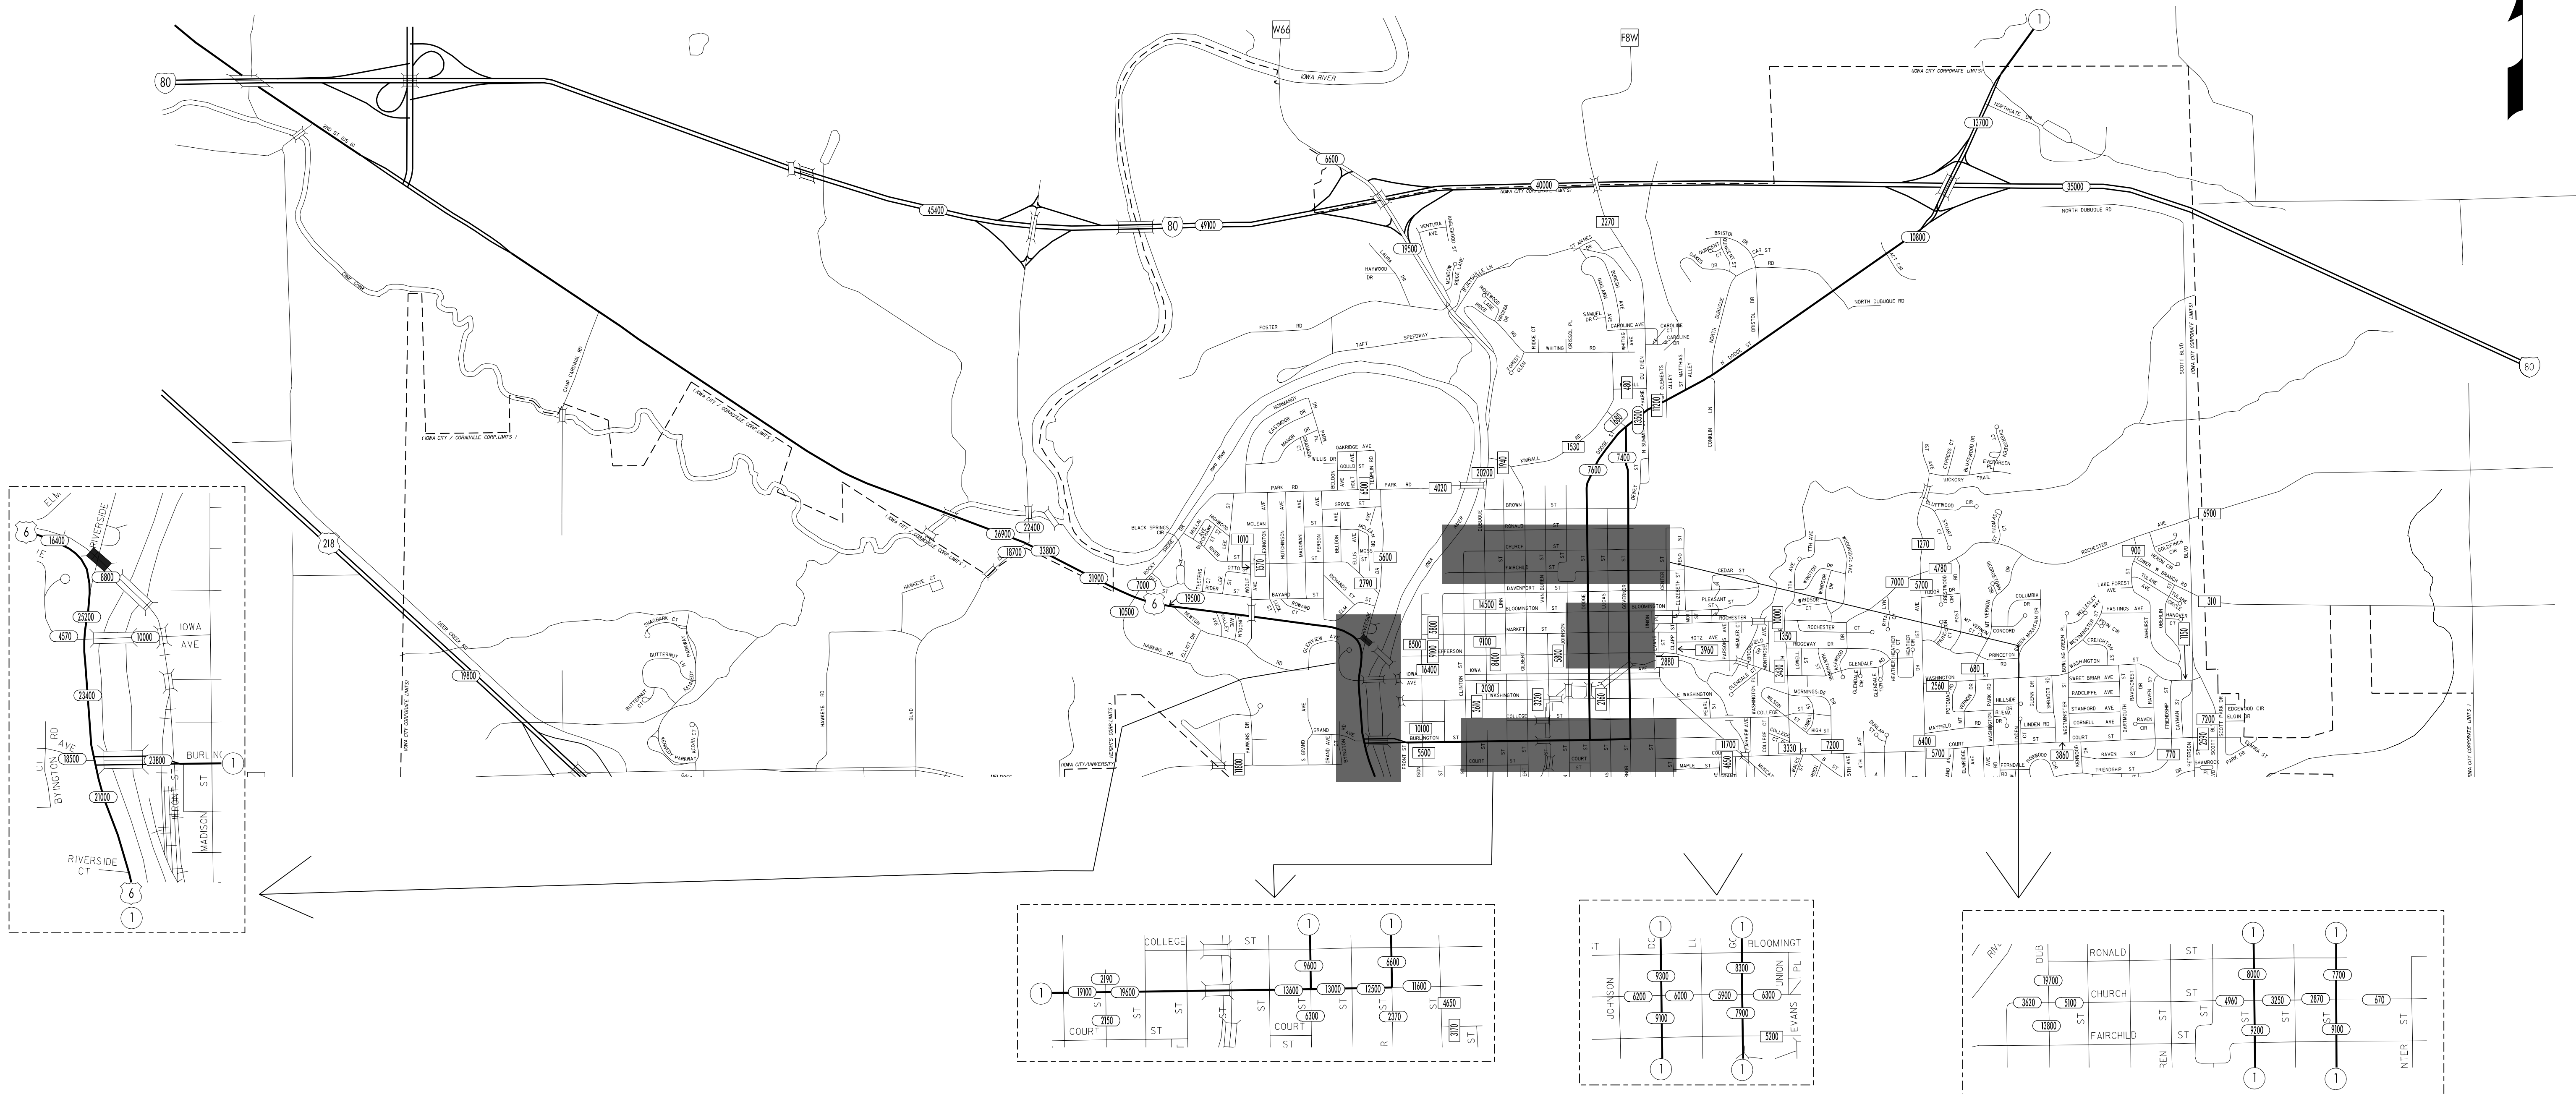

**TRAFFIC FLOW MAP OF
IOWA CITY "A"
JOHNSON COUNTY
1998 ANNUAL AVERAGE DAILY TRAFFIC**

TRAFFIC FLOW MAP OF
IOWA CITY "B"
JOHNSON COUNTY
 1998 ANNUAL AVERAGE DAILY TRAFFIC