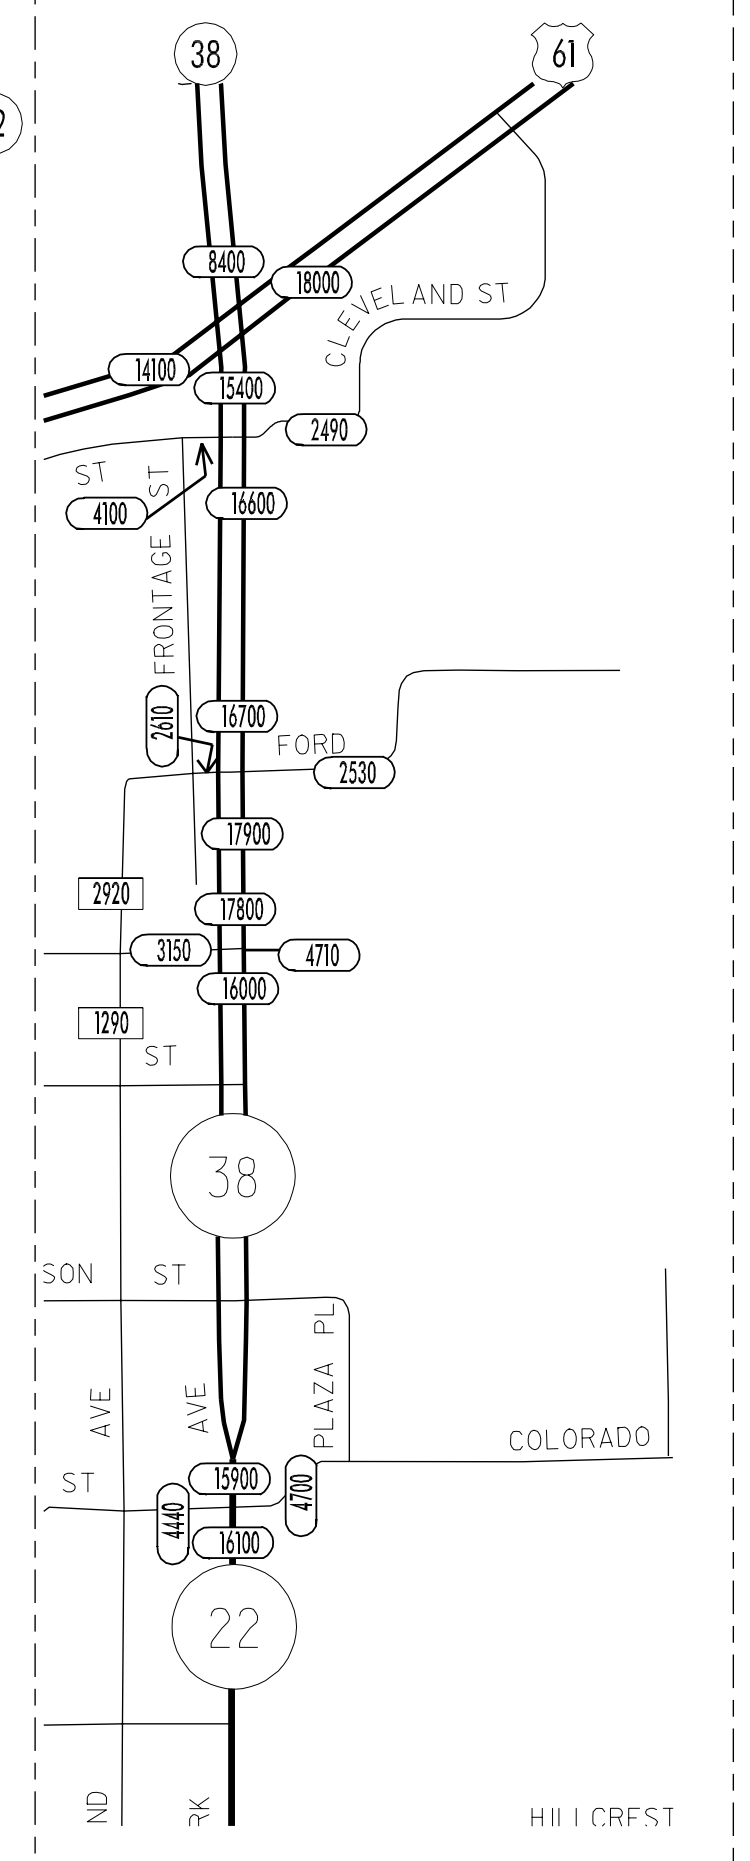

TRAFFIC FLOW MAP OF
MUSCATINE "A"
MUSCATINE COUNTY
 1998 ANNUAL AVERAGE DAILY TRAFFIC

TRAFFIC FLOW MAP OF
MUSCATINE "B"
MUSCATINE COUNTY
1998 ANNUAL AVERAGE DAILY TRAFFIC

LEGEND

RECORDER ONLY
 MANUAL COUNT