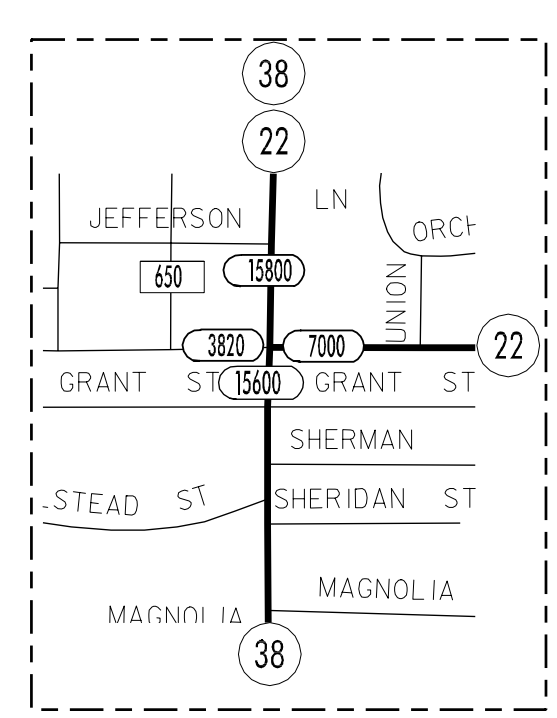

TRAFFIC FLOW MAP OF
MUSCATINE "A"
MUSCATINE COUNTY
 1998 ANNUAL AVERAGE DAILY TRAFFIC

TRAFFIC FLOW MAP OF
MUSCATINE "B"
MUSCATINE COUNTY
1998 ANNUAL AVERAGE DAILY TRAFFIC

LEGEND

RECORDER ONLY
 MANUAL COUNT