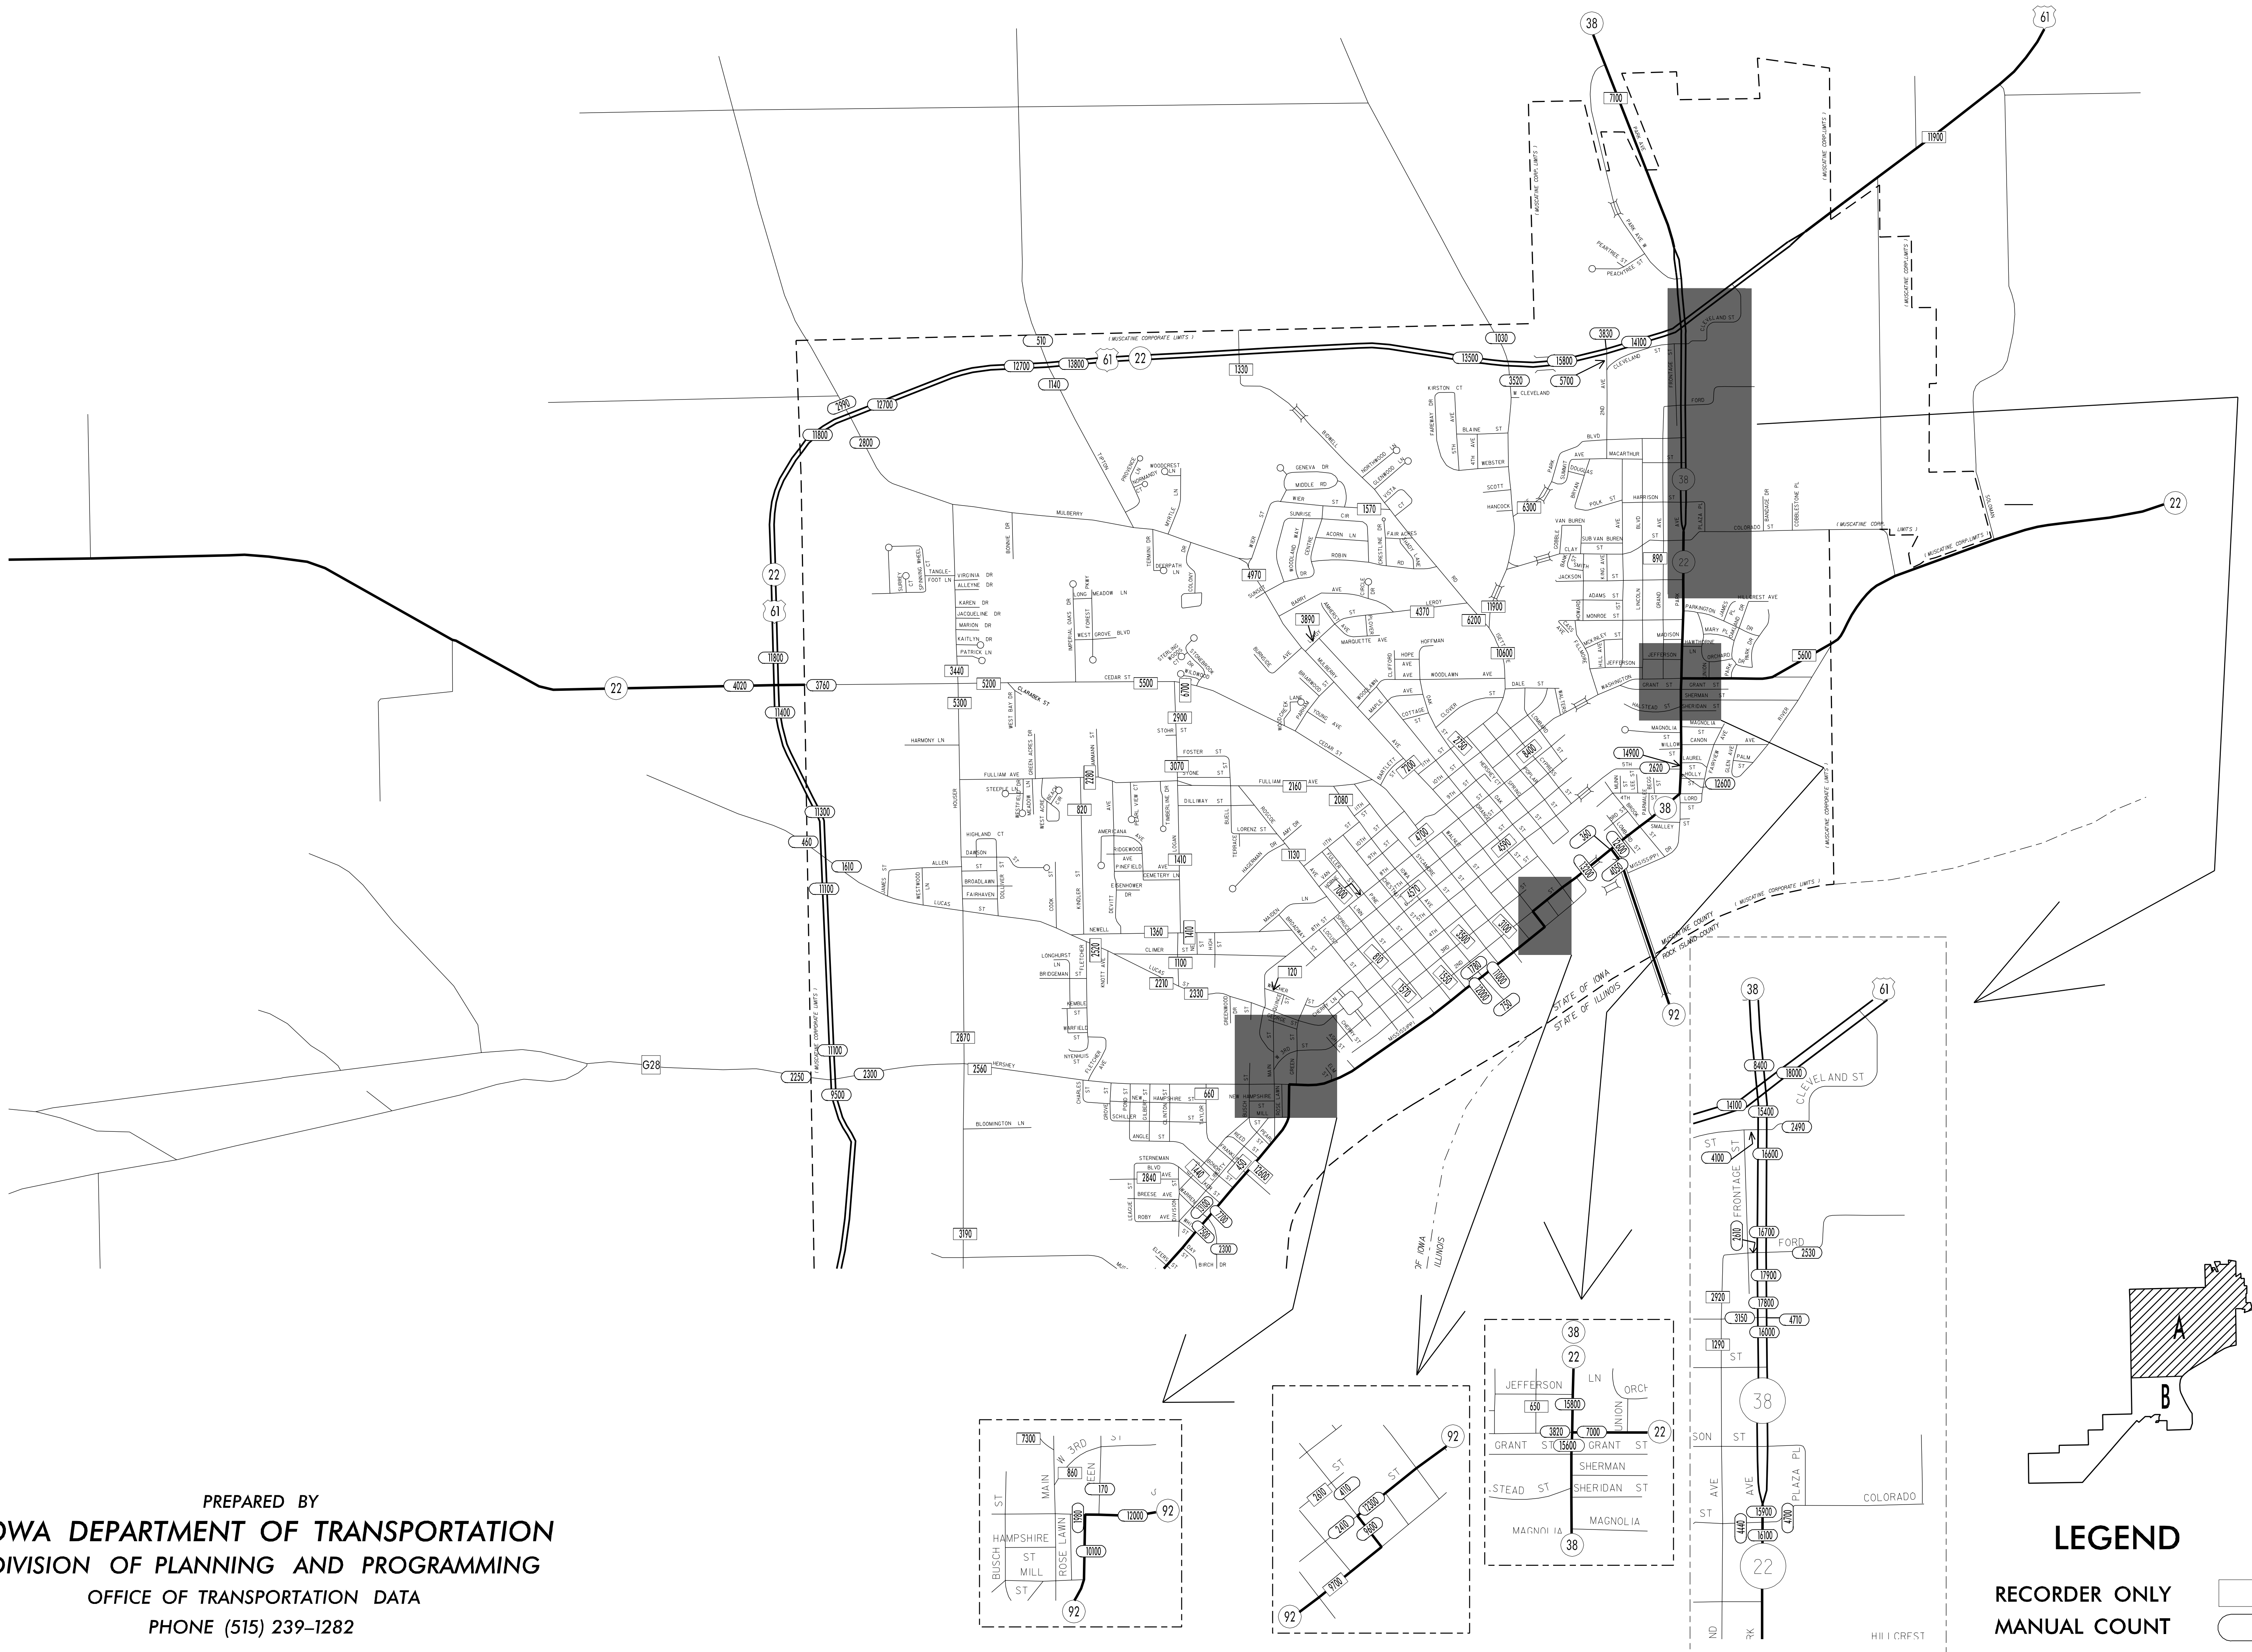

TRAFFIC FLOW MAP OF
MUSCATINE "A"
MUSCATINE COUNTY
 1998 ANNUAL AVERAGE DAILY TRAFFIC

TRAFFIC FLOW MAP OF
MUSCATINE "B"
MUSCATINE COUNTY
1998 ANNUAL AVERAGE DAILY TRAFFIC

LEGEND

RECORDER ONLY
 MANUAL COUNT