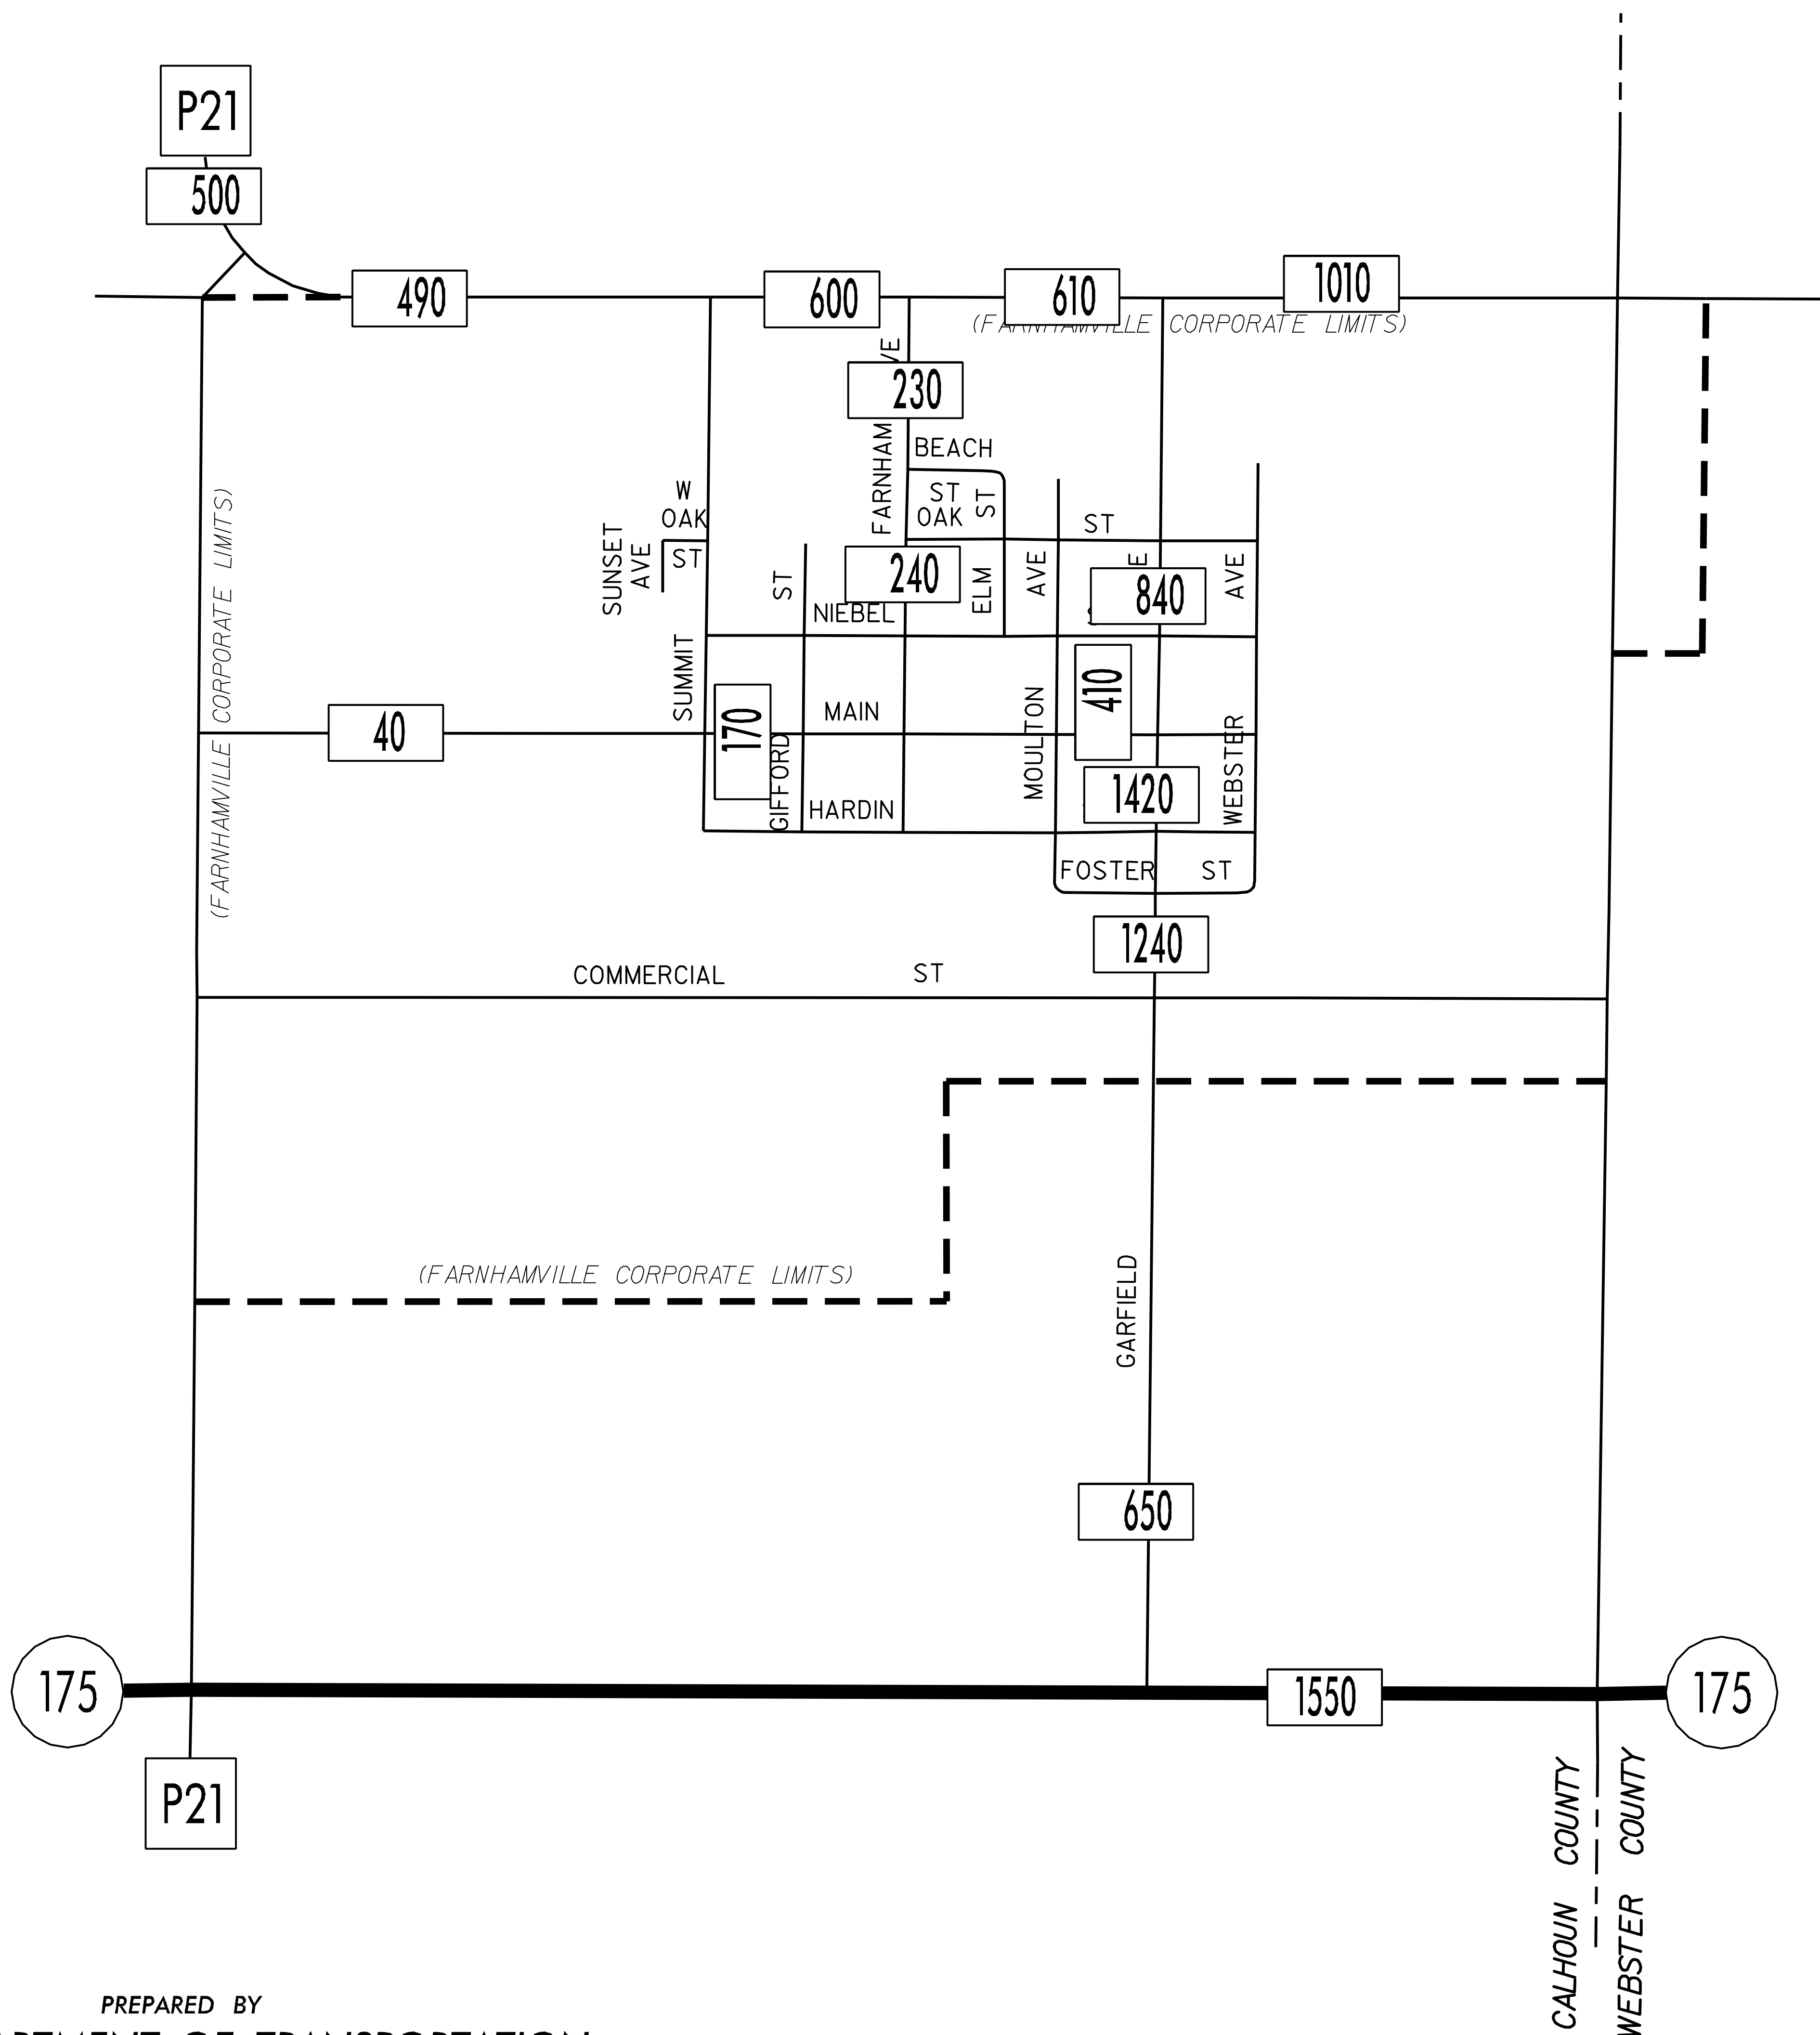

TRAFFIC FLOW MAP OF
FARNHAMVILLE
CALHOUN COUNTY
1999 ANNUAL AVERAGE DAILY TRAFFIC

LEGEND

RECORDED ONLY 
 MANUAL COUNT 