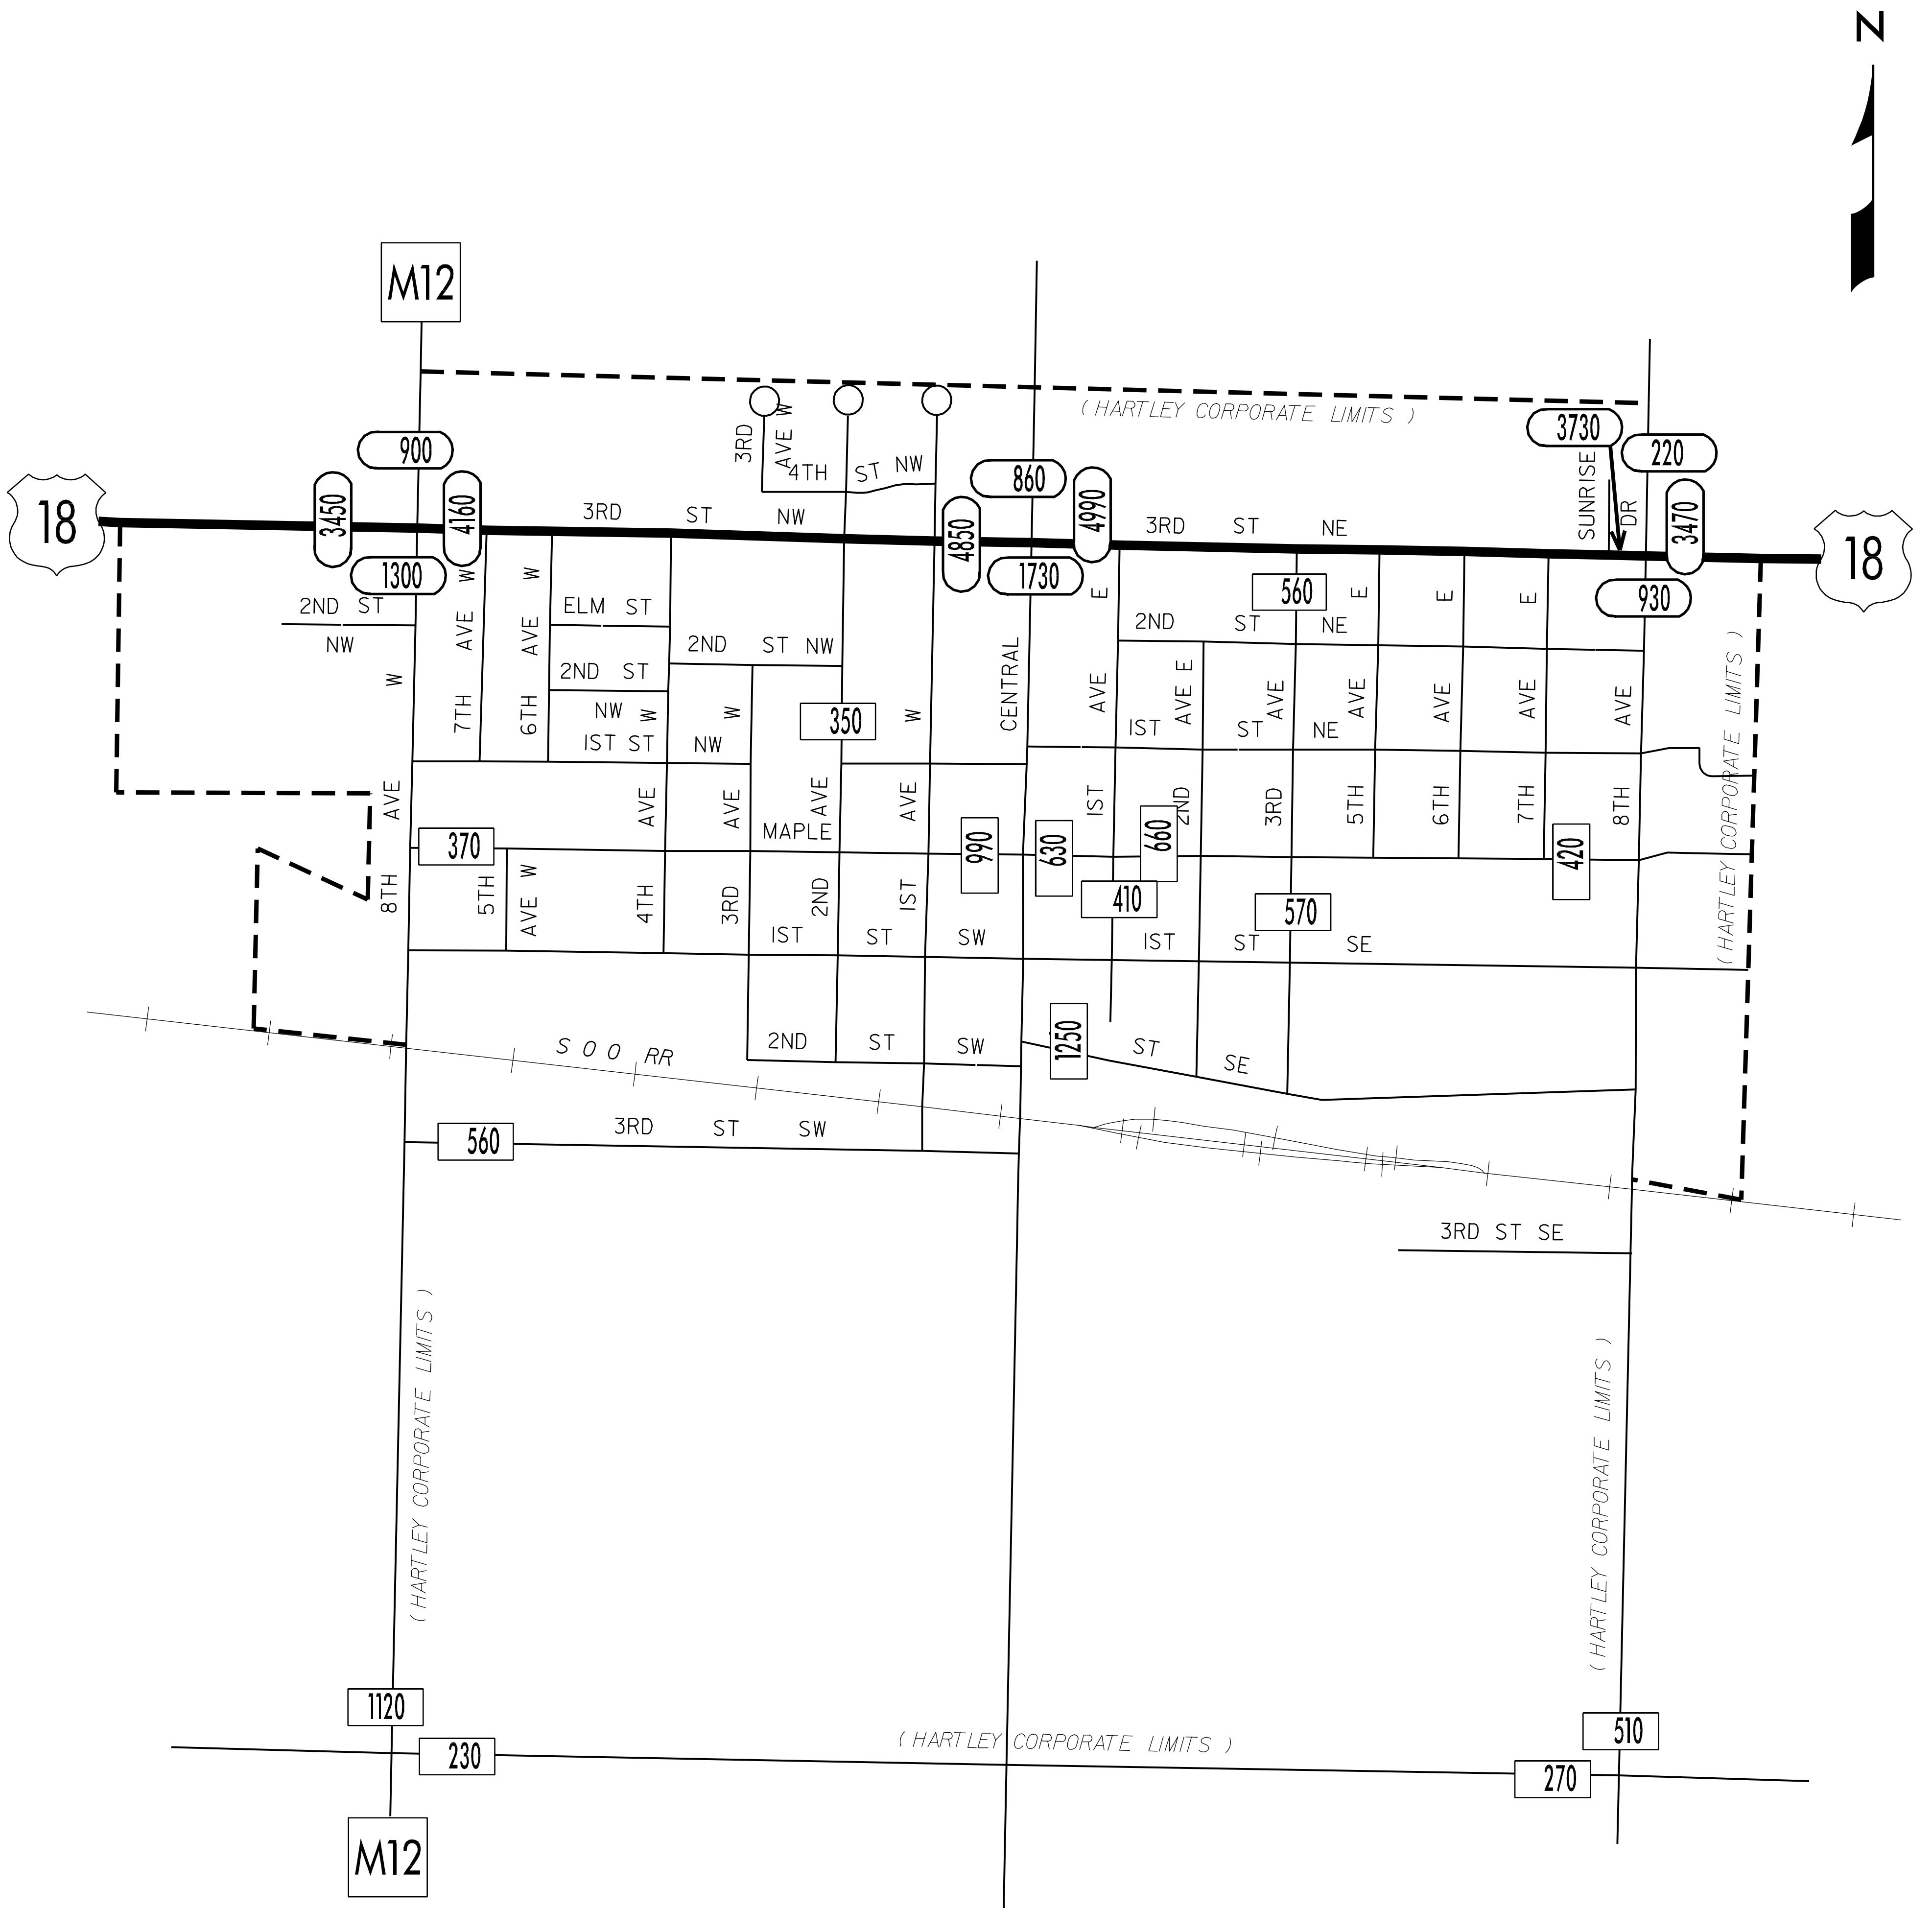

TRAFFIC FLOW MAP OF

HARTLEY

O'BRIEN COUNTY

1999 ANNUAL AVERAGE DAILY TRAFFIC

LEGEND

RECORDER ONLY 
 MANUAL COUNT 