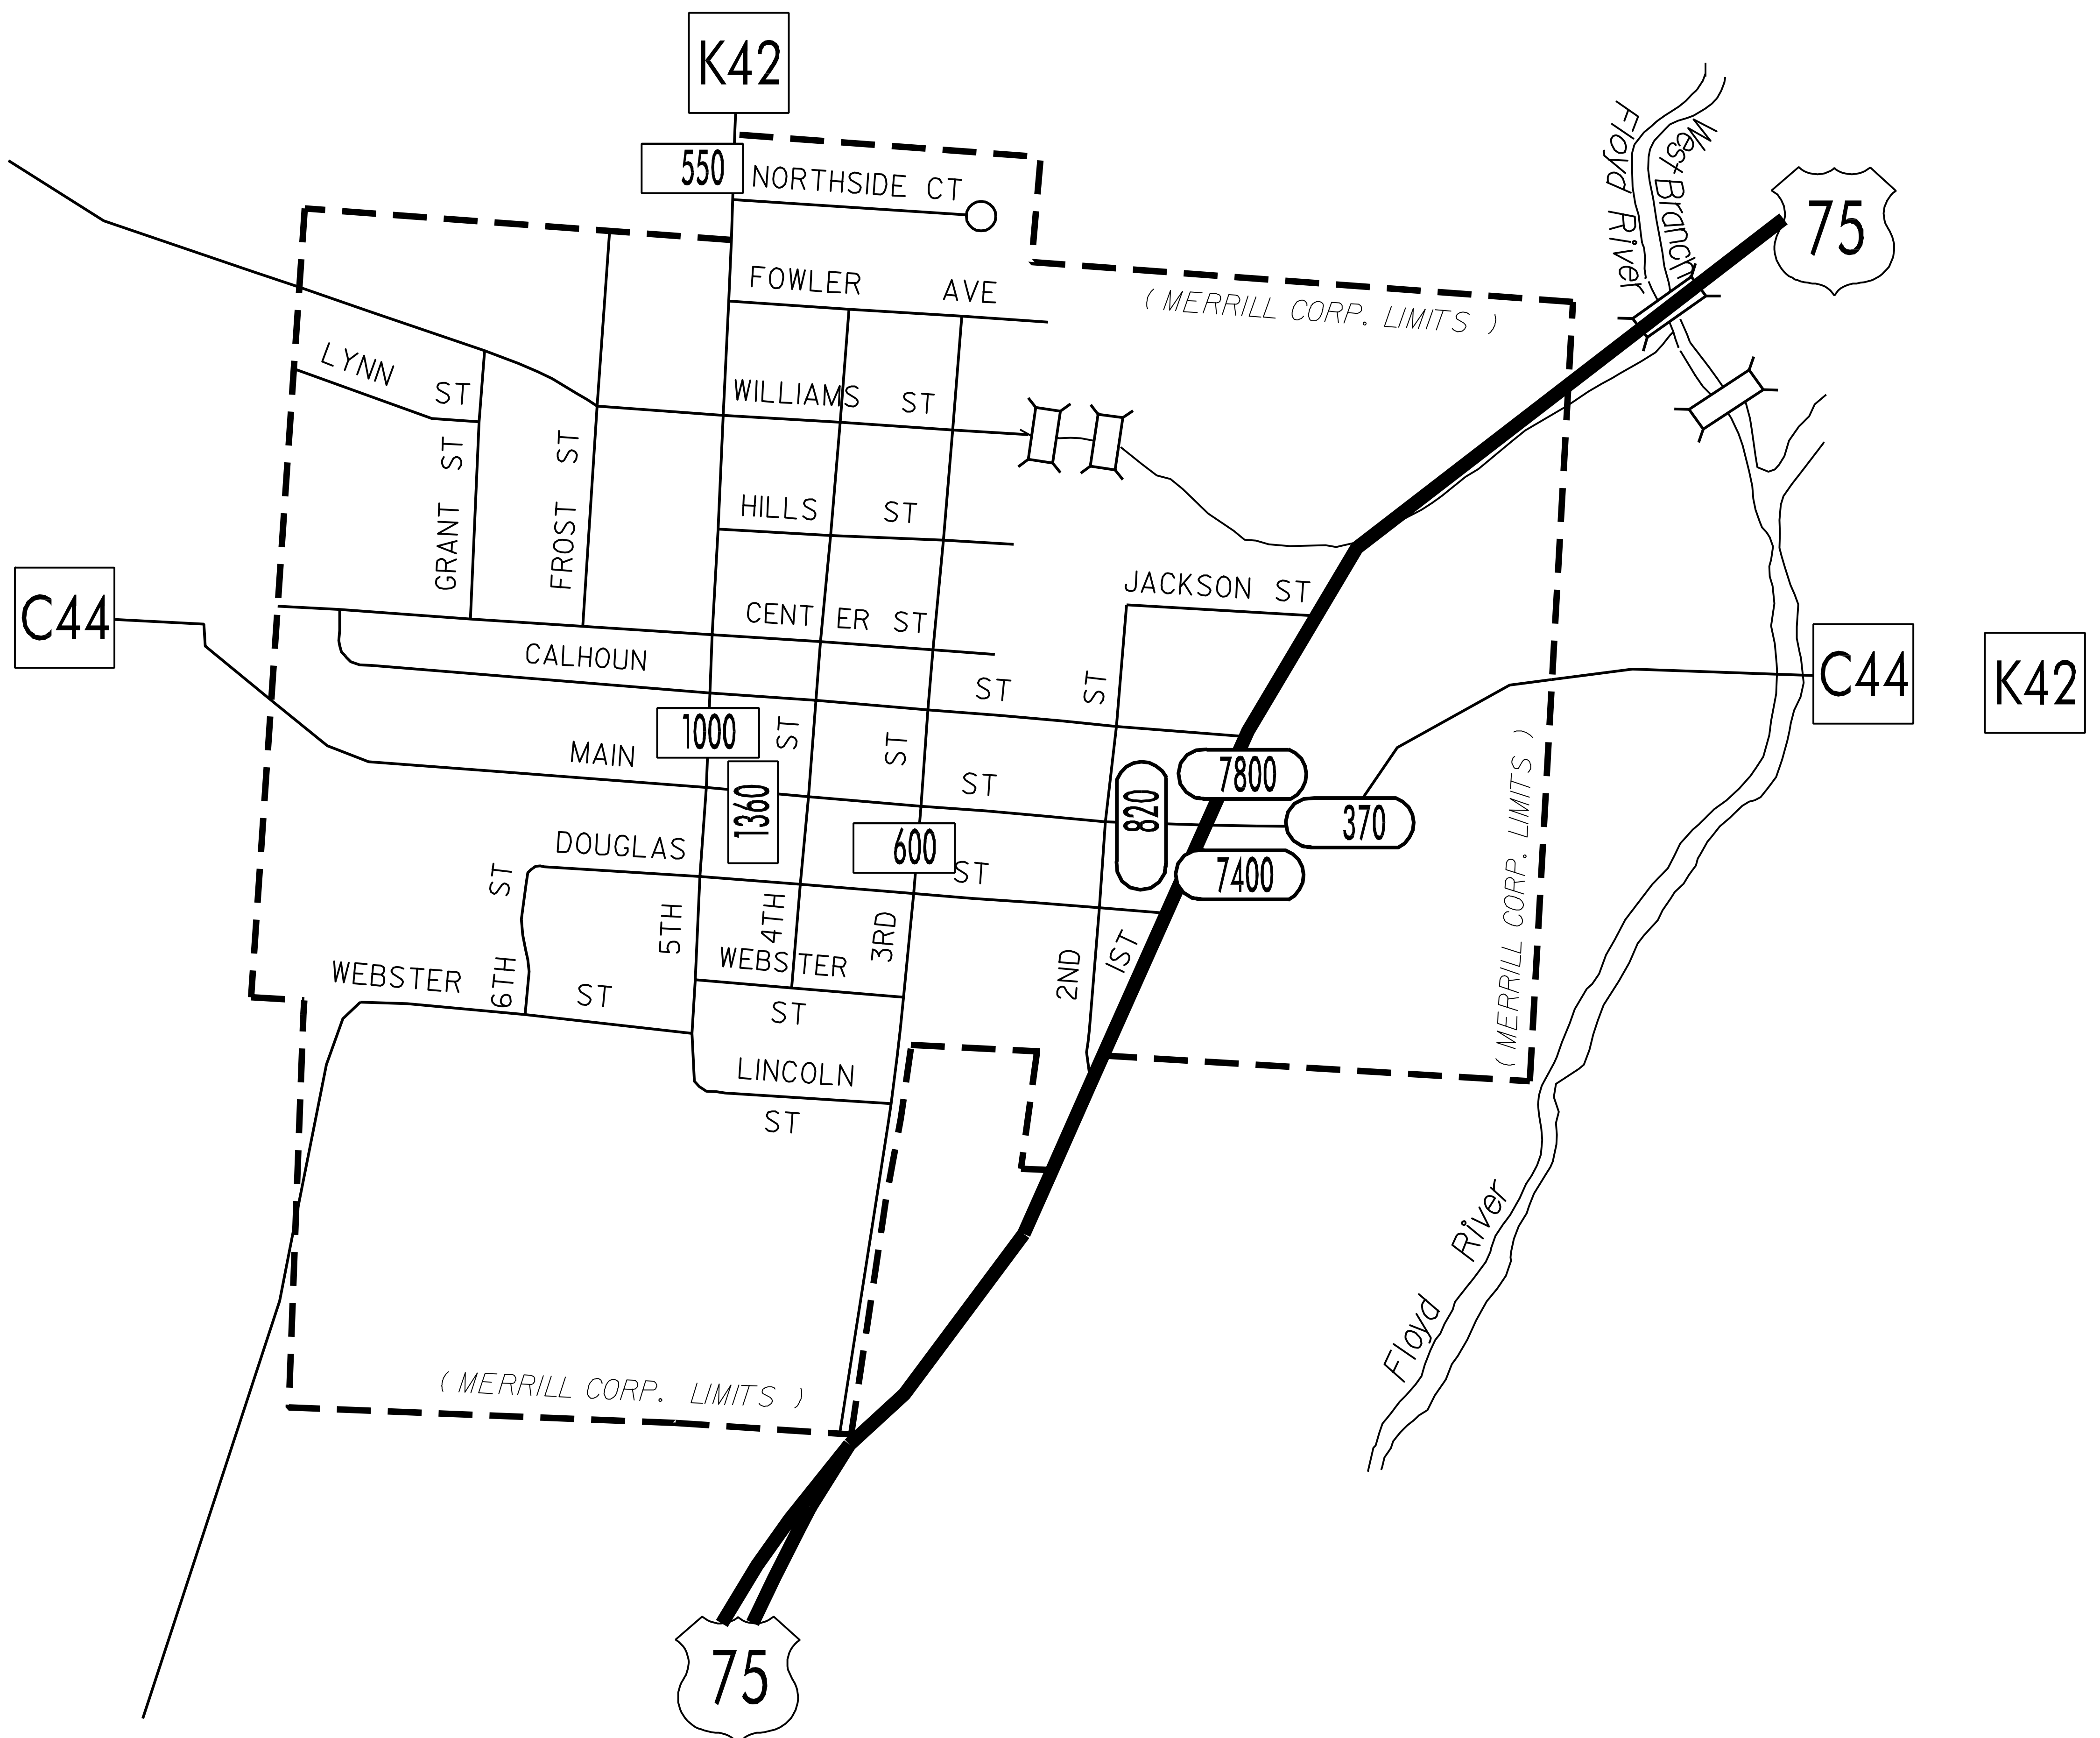

TRAFFIC FLOW MAP OF

MERRILL

PLYMOUTH COUNTY

1999 ANNUAL AVERAGE DAILY TRAFFIC

LEGEND

RECORDER ONLY 
 MANUAL COUNT 