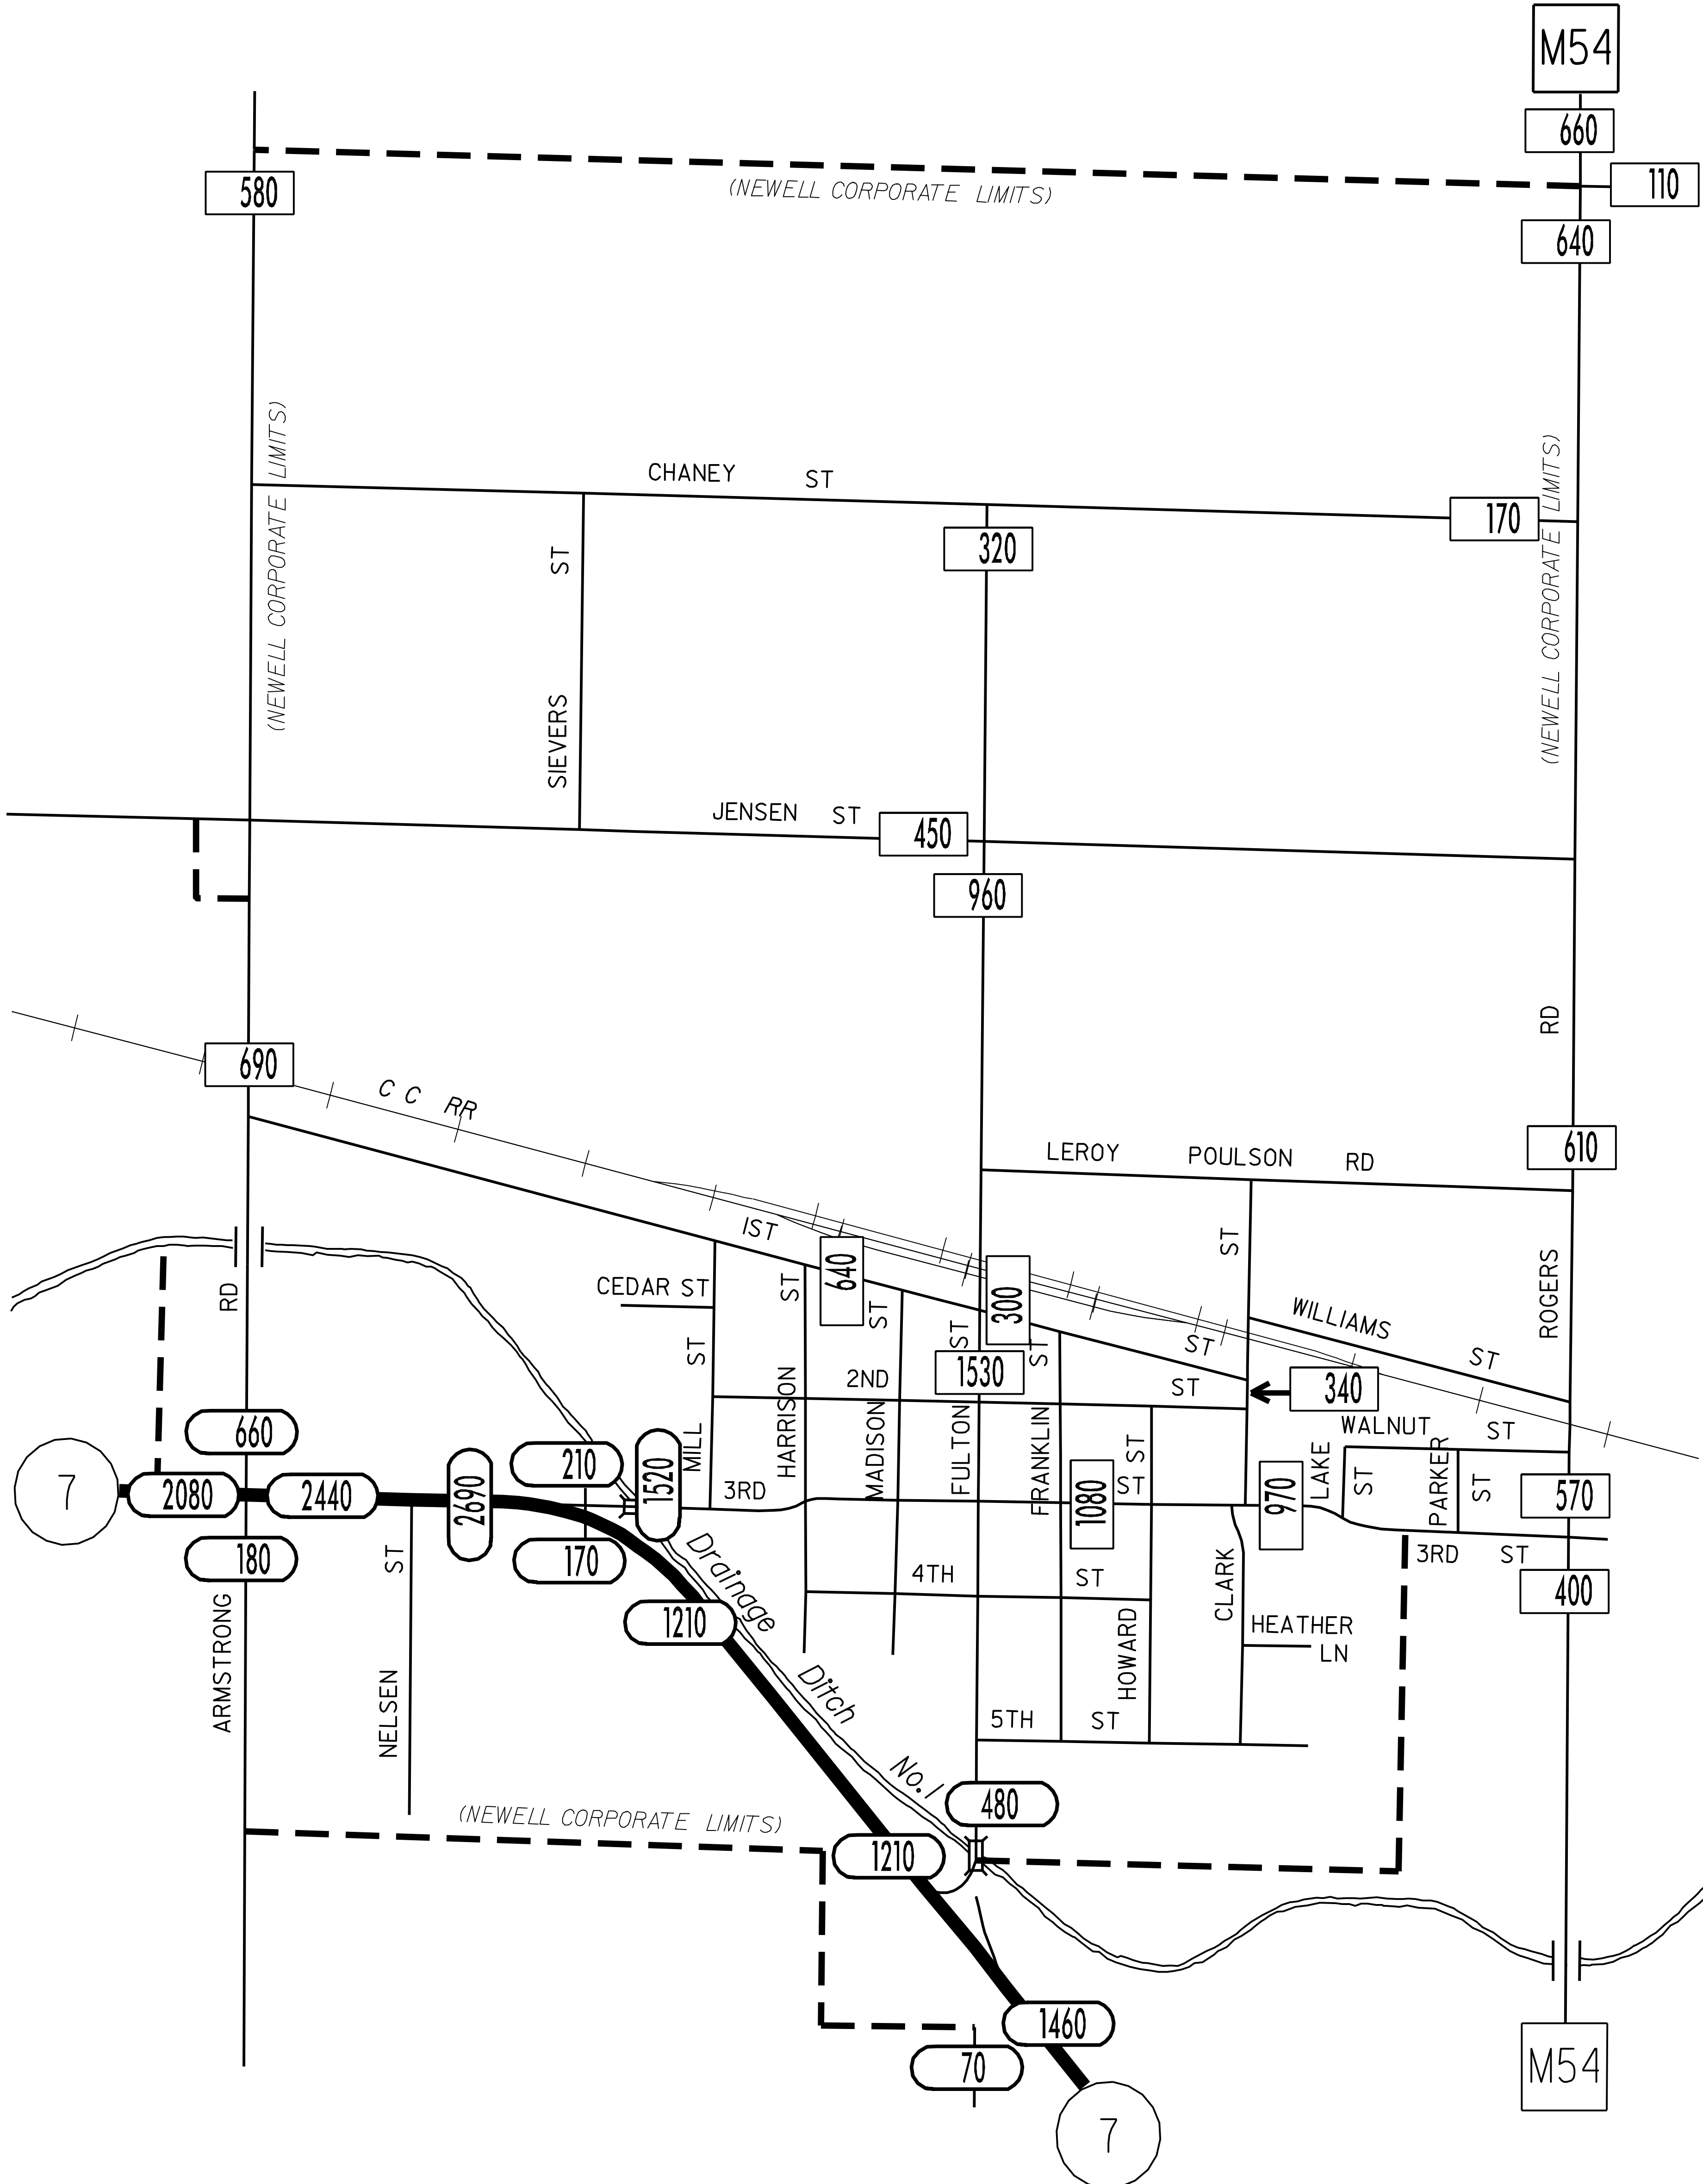

TRAFFIC FLOW MAP OF
NEWELL

BUENA VISTA COUNTY

1999 ANNUAL AVERAGE DAILY TRAFFIC

LEGEND

RECORDER ONLY 
MANUAL COUNT 