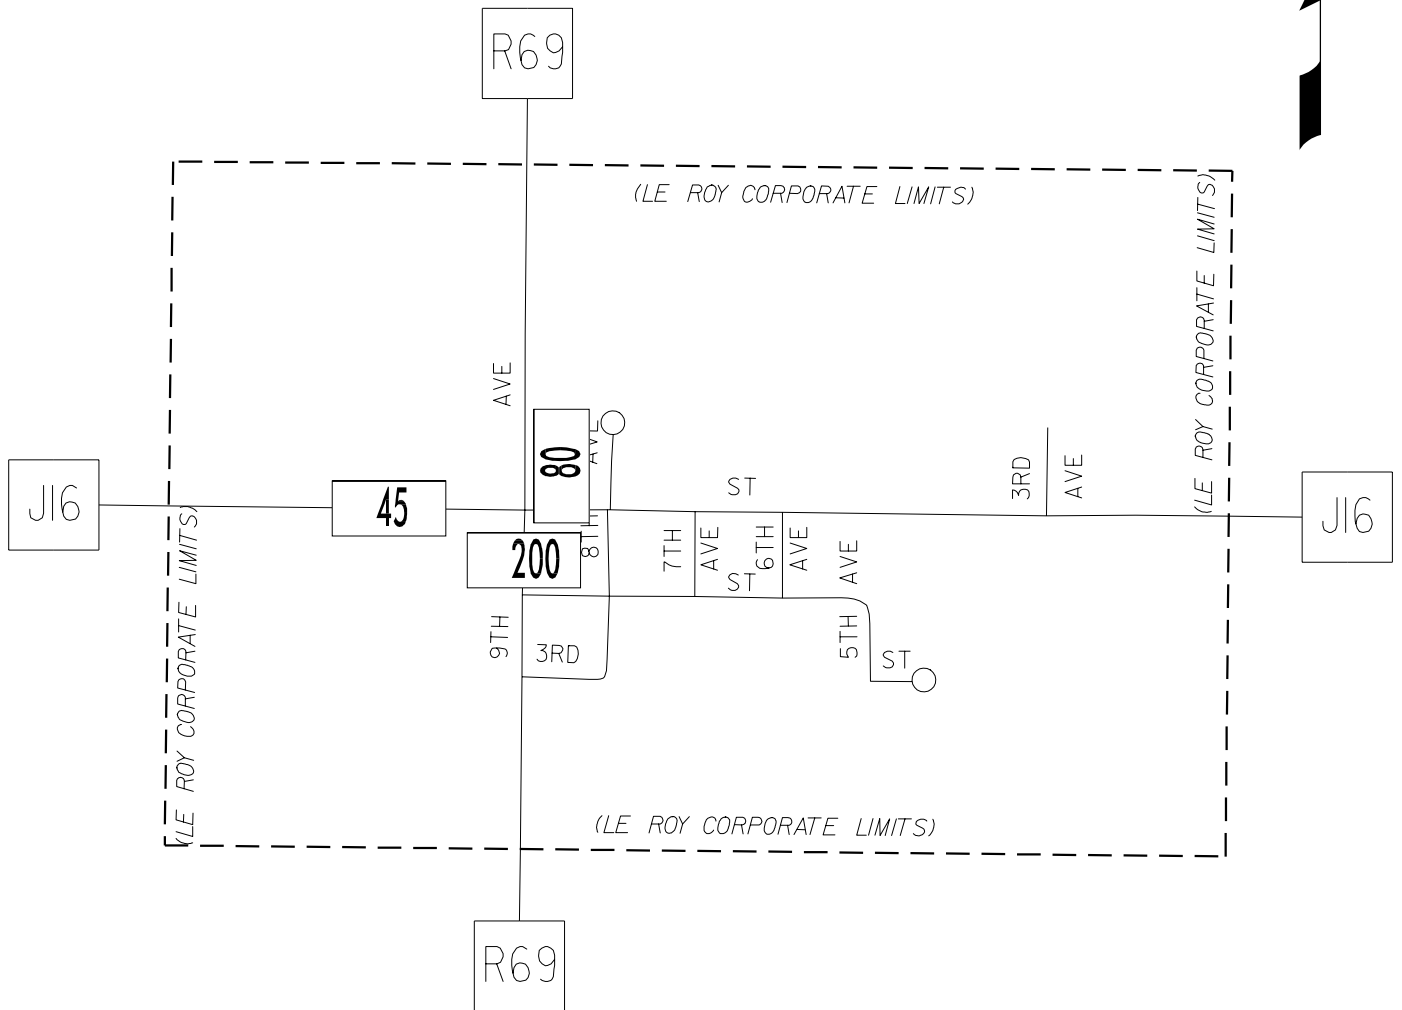

TRAFFIC FLOW MAP OF

LE ROY

DECATUR COUNTY

2000 ANNUAL AVERAGE DAILY TRAFFIC

N

LEGEND

RECORDER ONLY 
MANUAL COUNT 