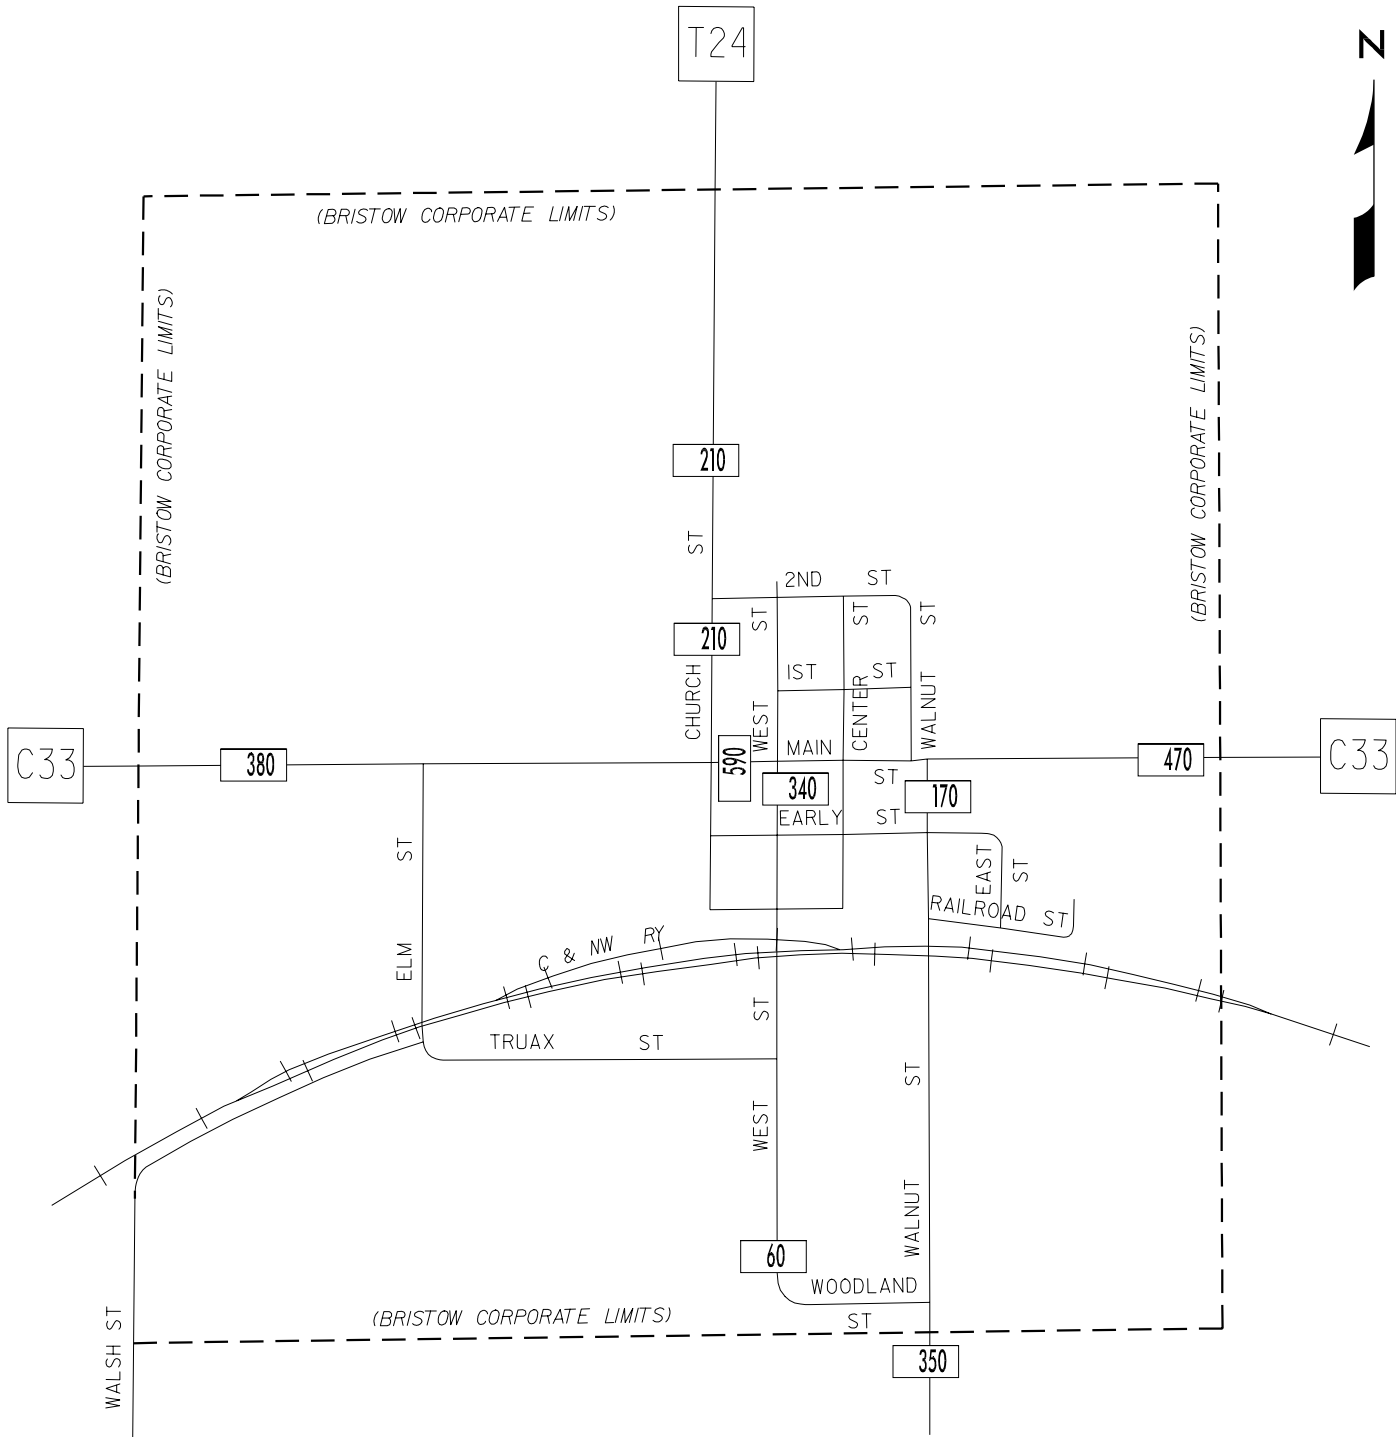

TRAFFIC FLOW MAP OF
BRISTOW
BUTLER COUNTY
2001 ANNUAL AVERAGE DAILY TRAFFIC

PREPARED BY

LEGEND

RECORDER ONLY
 MANUAL COUNT