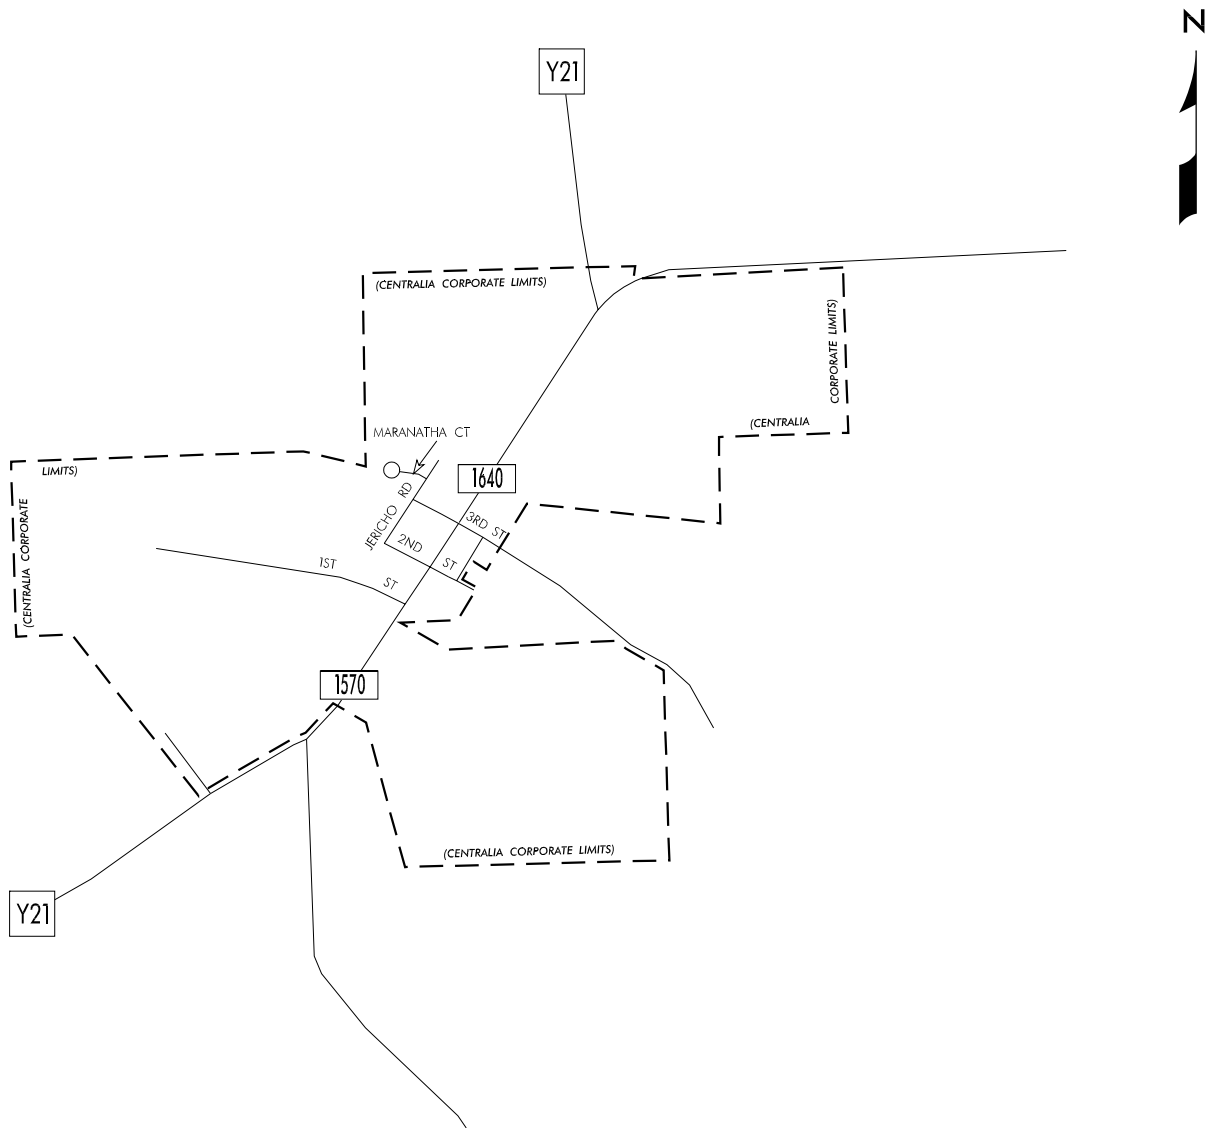

TRAFFIC FLOW MAP OF CENTRALIA DUBUQUE COUNTY 2001 ANNUAL AVERAGE DAILY TRAFFIC

PREPARED BY

LEGEND

RECORDER ONLY
MANUAL COUNT