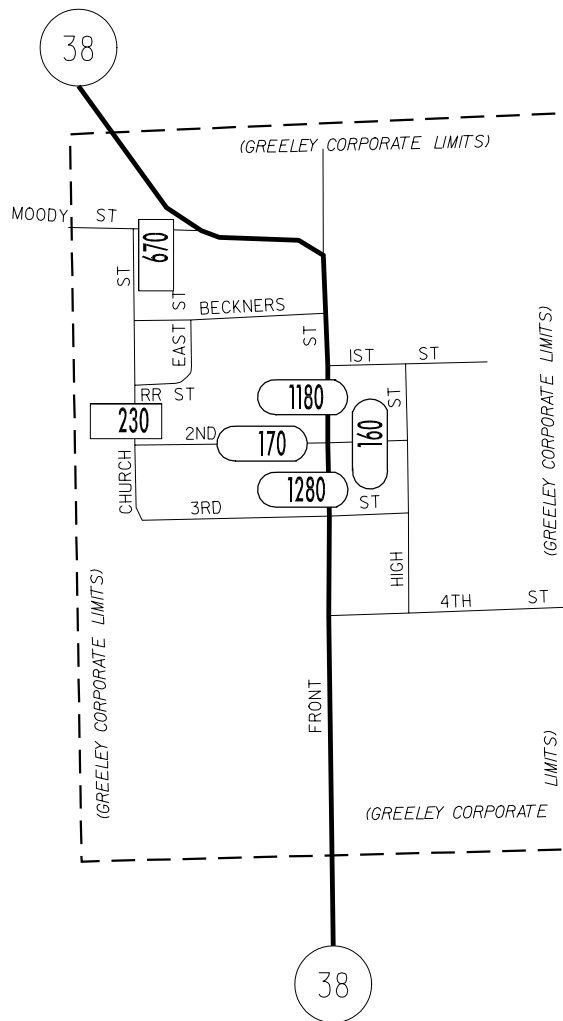

TRAFFIC FLOW MAP OF GREELEY DELAWARE COUNTY 2001 ANNUAL AVERAGE DAILY TRAFFIC

PREPARED BY

LEGEND

RECORDER ONLY 
MANUAL COUNT 